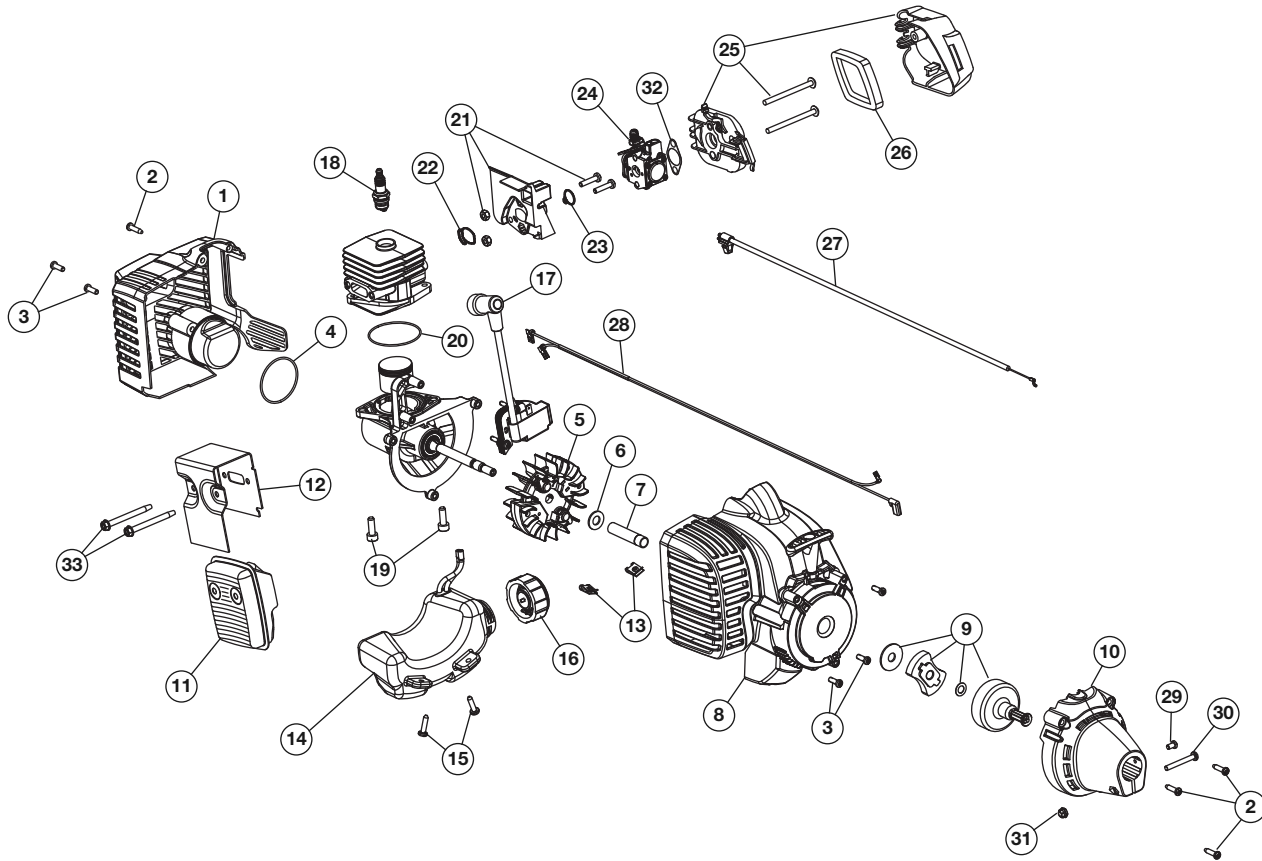

REPLACEMENT PARTS - MODEL Y25

2-CYCLE GAS TRIMMER

PPN 41AD251G900

Item	Part No.	Description	Item	Part No.	Description
1	753-06194	Rear Cover Assembly (includes 2 & 3)	19	791-182723	Crankcase Bolt
2	791-181345	Cover Screw	20	753-06275	Crankcase O-Ring
3	791-181862	Housing Screw	21	753-06189	Insulator Assembly (includes 22 & 23)
4	753-06174	O-Ring	22	753-06184	Insulator O-Ring
5	753-06175	Flywheel Assembly	23	753-06185	Carburetor O-Ring
6	753-06247	Washer	24	753-06190	Carburetor
7	753-06218	Spacer	25	753-06415	Aircleaner Cover Assembly (includes 26)
8	753-06179	Starter Housing (includes 3 & 13)	26	753-06417	Aircleaner Filter
9	753-06180	Starter Clutch Assembly	27	753-06188	Throttle Cable
10	753-06181	Clutch Cover (includes 2)	28	753-06187	Lead Wires
11	753-06418	Muffler Assembly (includes 12 & 33)	29	791-182519	Anti-rotation Screw
12	753-06419	Muffler Gasket	30	753-04003	Clamp Screw
13	791-182366	U-shaped Nut	31	791-180217	Clamp Nut
14	753-06183	Fuel Tank Assembly (includes 15 & 16)	32	753-06253	Air Cleaner Gasket
15	791-181930	Tank Screw	33	753-06294	Muffler Screws
16	791-182612	Fuel Cap	*	753-06416	Short Block Assembly (includes Crankcase, Cylinder, Piston, 5-7 & 17-20)
17	753-06420	Module Assembly			
18	753-06193	Spark Plug			

* Items Not Shown

REPLACEMENT PARTS - MODEL Y25

2-CYCLE GAS TRIMMER

PPN 41AD251G900

Item	Part No.	Description
1	753-04829	Throttle Housing Assembly (includes 2-4)
2	791-182405	Switch
3	753-04119	Throttle Trigger
4	791-182690	Throttle Trigger Spring
5	753-06065	Flexible Drive Shaft
6	753-05748	Drive Shaft Housing Assembly (includes 5)
7	753-06198	D-Handle (includes 8)
8	753-06199	D-Handle Hardware Assembly
9	753-04282	Shield Mounting Hardware
10	753-04283	Shield Assembly (includes 9 & 11)
11	753-1191	Blade Assembly
12	753-04284	Outer Spool w/Retainer
13	791-610317B	Spring
14	753-1155	Inner Reel
15	791-153066B	Bump Head Knob Assembly
*	791-153577B	Reel & Line Assembly

* Items Not Shown