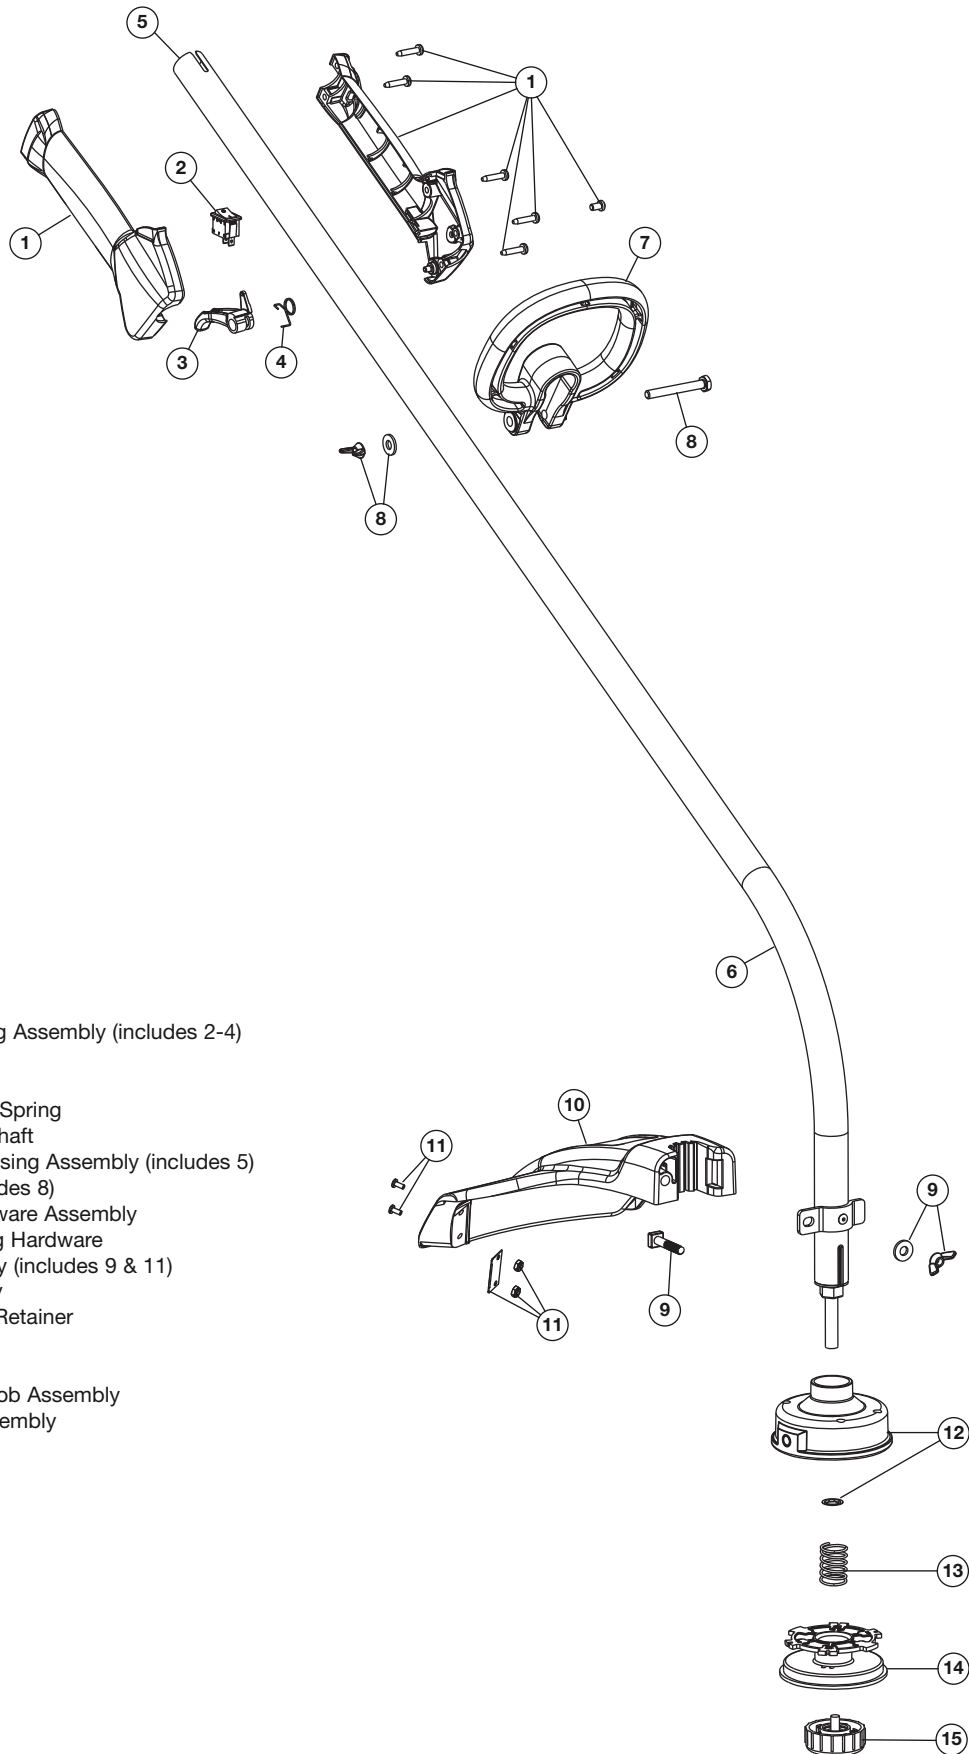

REPLACEMENT PARTS - MODEL Y25

2-CYCLE GAS TRIMMER

PPN 41AD251G900

Item	Part No.	Description	Item	Part No.	Description
1	753-06194	Rear Cover Assembly (includes 2 & 3)	19	791-182723	Crankcase Bolt
2	791-181345	Cover Screw	20	753-06275	Crankcase O-Ring
3	791-181862	Housing Screw	21	753-06189	Insulator Assembly (includes 22 & 23)
4	753-06174	O-Ring	22	753-06184	Insulator O-Ring
5	753-06175	Flywheel Assembly	23	753-06185	Carburetor O-Ring
6	753-06247	Washer	24	753-06190	Carburetor
7	753-06218	Spacer	25	753-06415	Aircleaner Cover Assembly (includes 26)
8	753-06179	Starter Housing (includes 3 & 13)	26	753-06417	Aircleaner Filter
9	753-06180	Starter Clutch Assembly	27	753-06188	Throttle Cable
10	753-06181	Clutch Cover (includes 2)	28	753-06187	Lead Wires
11	753-06418	Muffler Assembly (includes 12 & 33)	29	791-182519	Anti-rotation Screw
12	753-06419	Muffler Gasket	30	753-04003	Clamp Screw
13	791-182366	U-shaped Nut	31	791-180217	Clamp Nut
14	753-06183	Fuel Tank Assembly (includes 15 & 16)	32	753-06253	Air Cleaner Gasket
15	791-181930	Tank Screw	33	753-06294	Muffler Screws
16	791-182612	Fuel Cap	*	753-06416	Short Block Assembly (includes Crankcase, Cylinder, Piston, 5-7 & 17-20)
17	753-06420	Module Assembly			
18	753-06193	Spark Plug			

* Items Not Shown

REPLACEMENT PARTS - MODEL Y25

2-CYCLE GAS TRIMMER

PPN 41AD251G900

Item	Part No.	Description
1	753-04829	Throttle Housing Assembly (includes 2-4)
2	791-182405	Switch
3	753-04119	Throttle Trigger
4	791-182690	Throttle Trigger Spring
5	753-06065	Flexible Drive Shaft
6	753-05748	Drive Shaft Housing Assembly (includes 5)
7	753-06198	D-Handle (includes 8)
8	753-06199	D-Handle Hardware Assembly
9	753-04282	Shield Mounting Hardware
10	753-04283	Shield Assembly (includes 9 & 11)
11	753-1191	Blade Assembly
12	753-04284	Outer Spool w/Retainer
13	791-610317B	Spring
14	753-1155	Inner Reel
15	791-153066B	Bump Head Knob Assembly
*	791-153577B	Reel & Line Assembly

* Items Not Shown