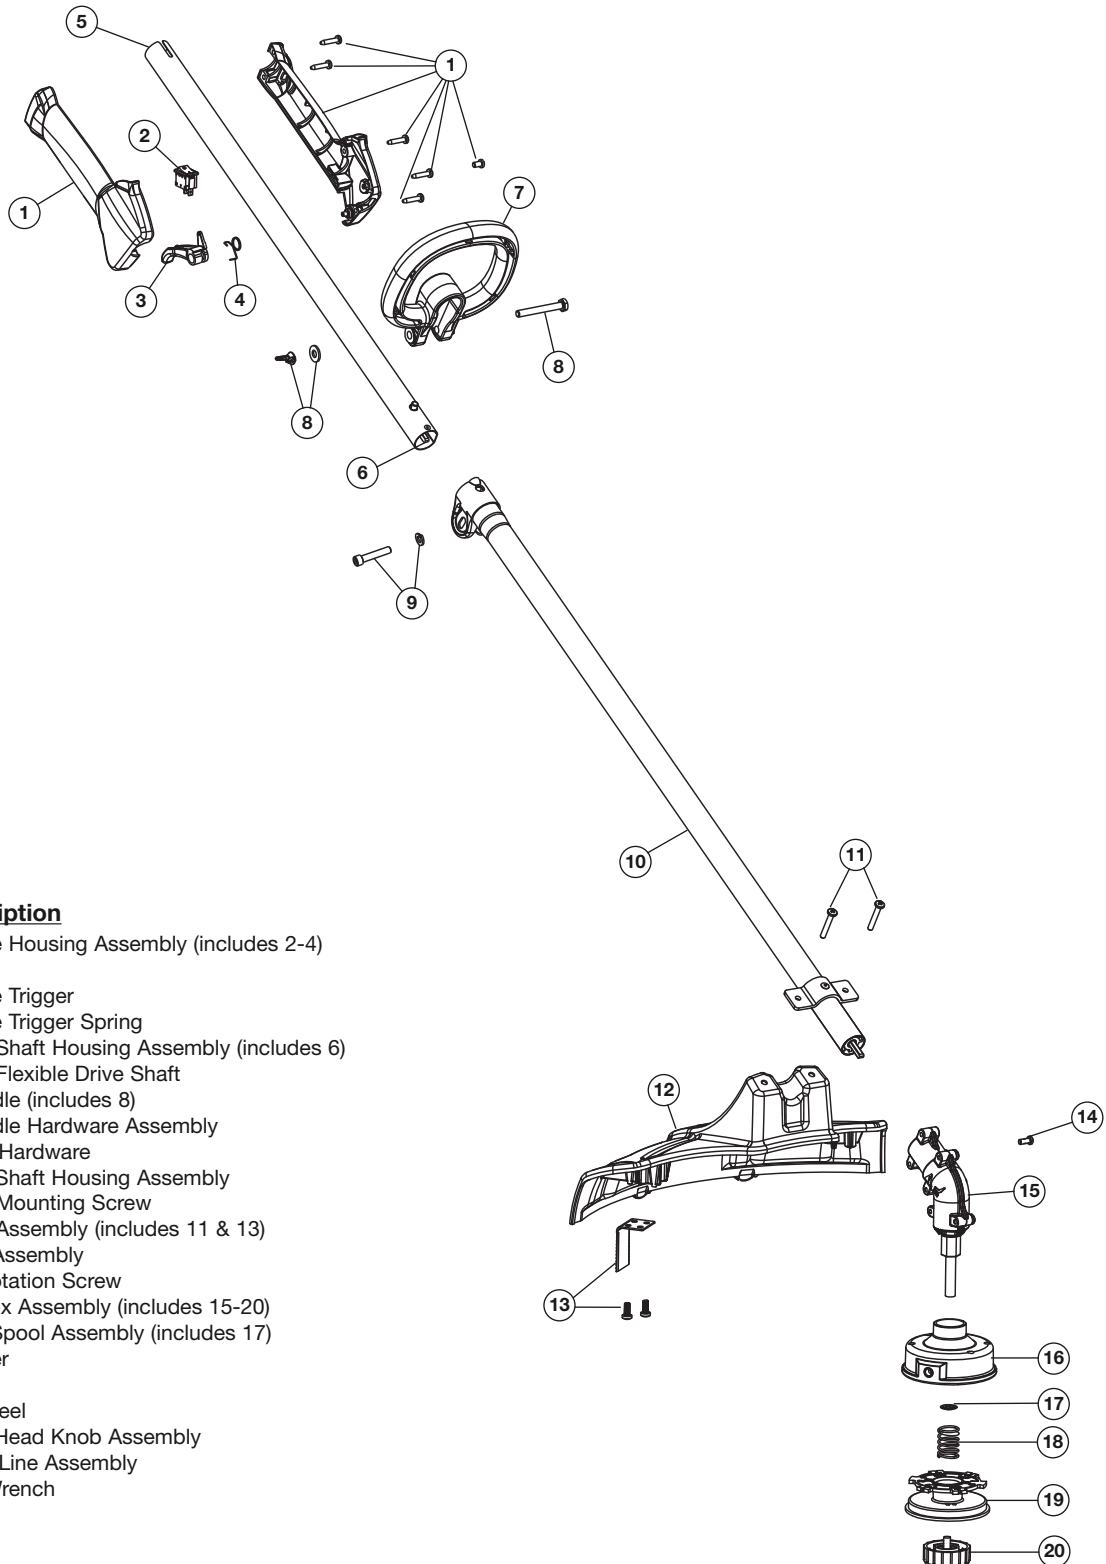

REPLACEMENT PARTS - MODEL Y2550 EC

2-CYCLE TRIMMER

PPN 41BD25SC900

Item	Part No.	Description
1	753-04234	Throttle Housing Assembly (includes 2-4)
2	791-182405	Switch
3	753-04119	Throttle Trigger
4	791-182690	Throttle Trigger Spring
5	753-06217	Upper Shaft Housing Assembly (includes 6)
6	753-06216	Upper Flexible Drive Shaft
7	753-06198	D-Handle (includes 8)
8	753-06199	D-Handle Hardware Assembly
9	753-06215	Clamp Hardware
10	753-06330	Lower Shaft Housing Assembly
11	753-06125	Shield Mounting Screw
12	753-06123	Shield Assembly (includes 11 & 13)
13	753-06126	Blade Assembly
14	753-05698	Anti-Rotation Screw
15	753-06165	Gearbox Assembly (includes 15-20)
16	753-04284	Outer Spool Assembly (includes 17)
17	791-610660	Retainer
18	791-610317B	Spring
19	753-1155	Inner Reel
20	791-153066B	Bump Head Knob Assembly
*	791-153577B	Reel & Line Assembly
*	753-06276	Allen Wrench

* Items Not Shown