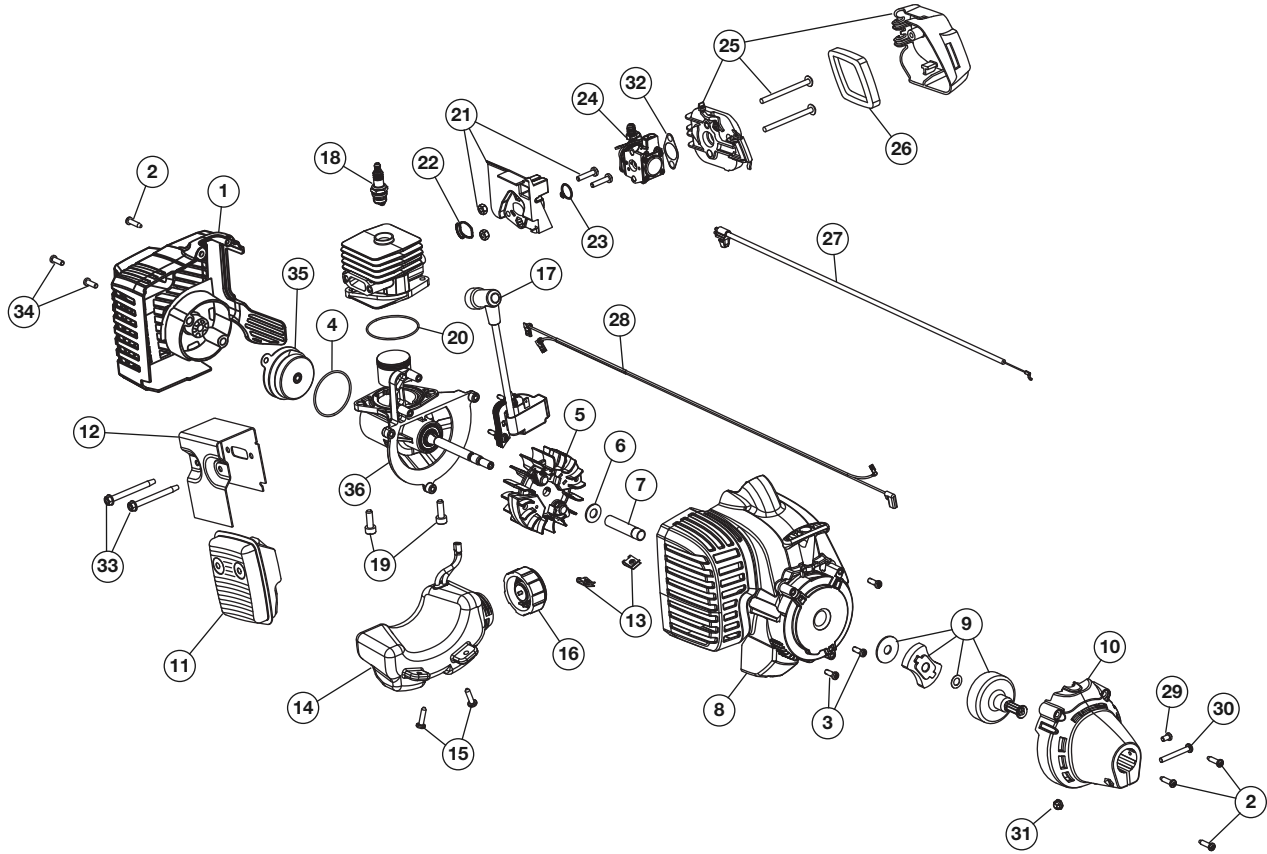

# REPLACEMENT PARTS - MODEL Y2550 EC 2-CYCLE GAS TRIMMER PPN 41BD25SC900

Item	Part No.	Description	Item	Part No.	Description
1	753-06177	Rear Cover Assembly (includes 2 & 34)	19	791-182723	Crankcase Bolt
2	791-181345	Cover Screw	20	753-06275	Crankcase O-Ring
3	791-181862	Housing Screw	21	753-06189	Insulator Assembly (includes 22 & 23)
4	753-06174	O-Ring	22	753-06184	Insulator O-Ring
5	753-06175	Flywheel Assembly	23	753-06185	Carburetor O-Ring
6	753-06247	Washer	24	753-06190	Carburetor
7	753-06218	Spacer	25	753-06415	Aircleaner Cover Assembly (includes 26)
8	753-06179	Starter Housing (includes 3 & 13)	26	753-06417	Aircleaner Filter
9	753-06180	Clutch Assembly	27	753-06188	Throttle Cable
10	753-06181	Clutch Cover (includes 2)	28	753-06187	Lead Wires
11	753-06418	Muffler Assembly (includes 12 & 33)	29	791-182519	Anti-rotation Screw
12	753-06419	Muffler Gasket	30	753-04003	Clamp Screw
13	791-182366	U-shaped Nut	31	791-180217	Clamp Nut
14	753-06183	Fuel Tank Assembly (includes 15 & 16)	32	753-06253	Air Cleaner Gasket
15	791-181930	Tank Screw	33	753-06294	Muffler Screw
16	791-182612	Fuel Cap	34	791-182195	Rear Housing Screw
17	753-06420	Module Assembly	35	753-06173	Electric Starter Cover Assembly
18	753-06193	Spark Plug	*	753-06421	Short Block Assembly (includes 4-7 & 17-20)