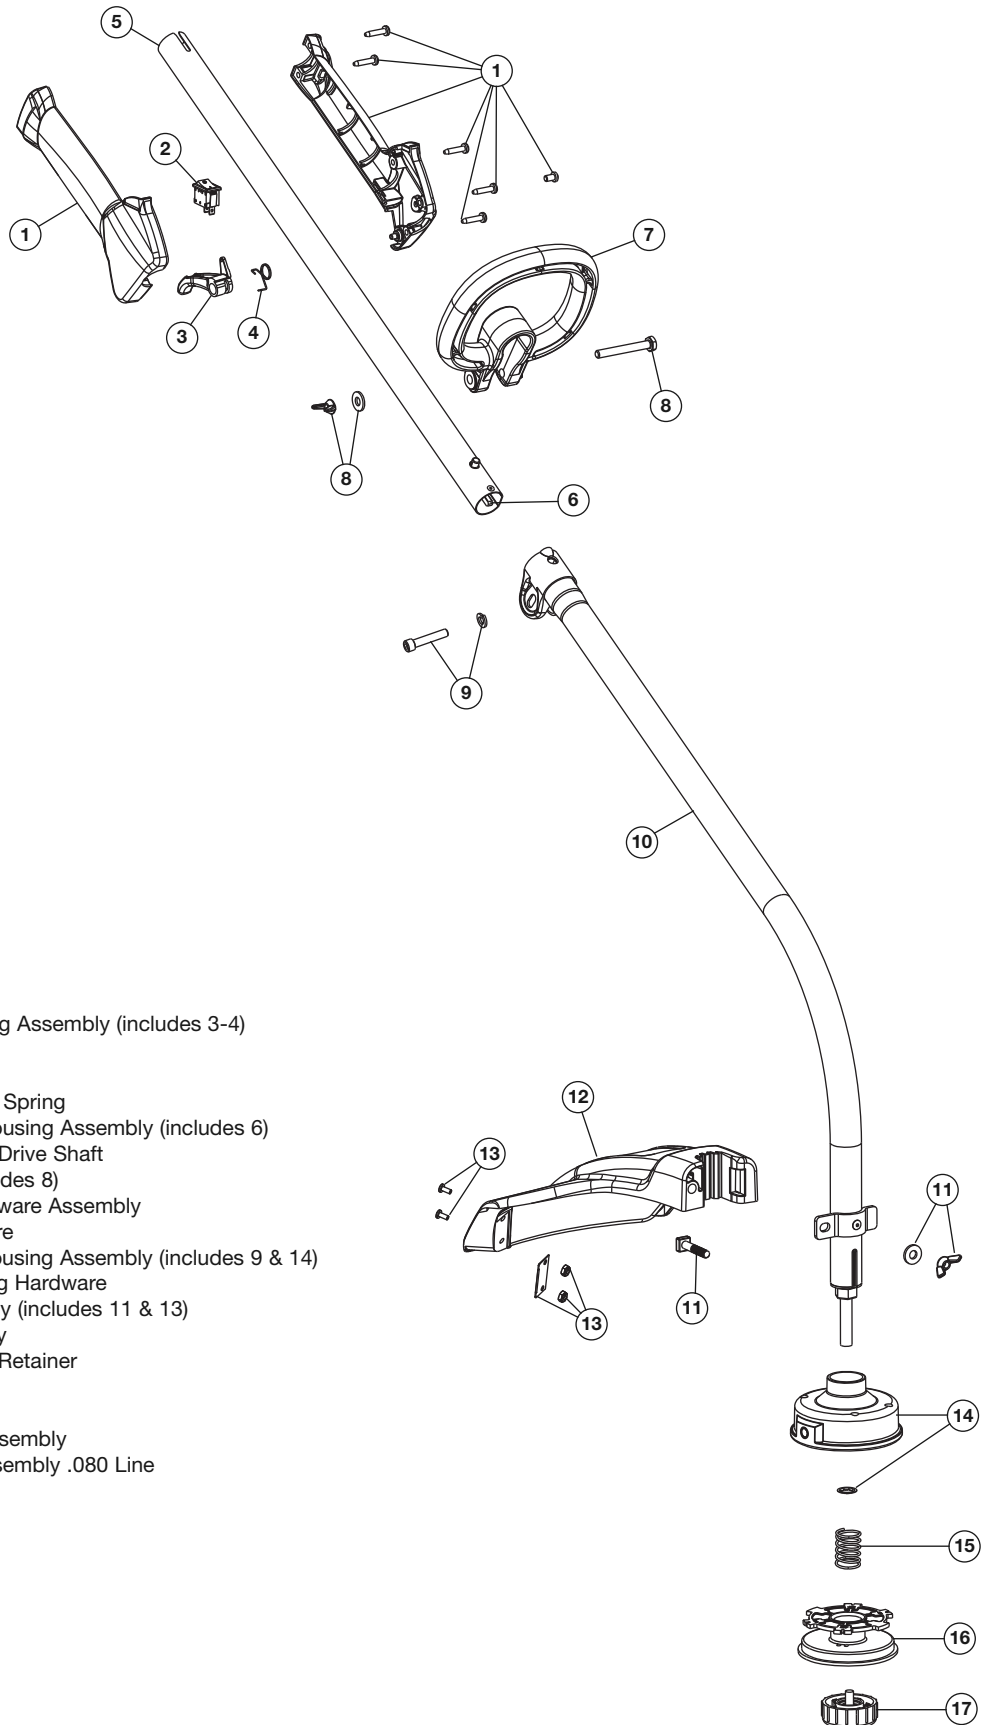

REPLACEMENT PARTS - MODEL Y2500

2-CYCLE GAS TRIMMER

PPN 41BD25CC900

Item	Part No.	Description
1	753-1211	Throttle Housing Assembly (includes 3-4)
2	791-182405	Switch
3	753-04119	Throttle Trigger
4	791-182690	Throttle Trigger Spring
5	753-06217	Upper Shaft Housing Assembly (includes 6)
6	753-06216	Upper Flexible Drive Shaft
7	753-06198	D-Handle (includes 8)
8	753-06199	D-Handle Hardware Assembly
9	753-06215	Clamp Hardware
10	753-06214	Lower Shaft Housing Assembly (includes 9 & 14)
11	753-04282	Shield Mounting Hardware
12	753-04283	Shield Assembly (includes 11 & 13)
13	753-1191	Blade Assembly
14	753-04284	Outer Spool w/Retainer
15	791-610317B	Spring
16	753-1155	Inner Reel
17	791-153066B	Bump Knob Assembly
*	791-153577B	Reel & Line Assembly .080 Line
*	753-06276	Allen Wrench

* Items Not Shown