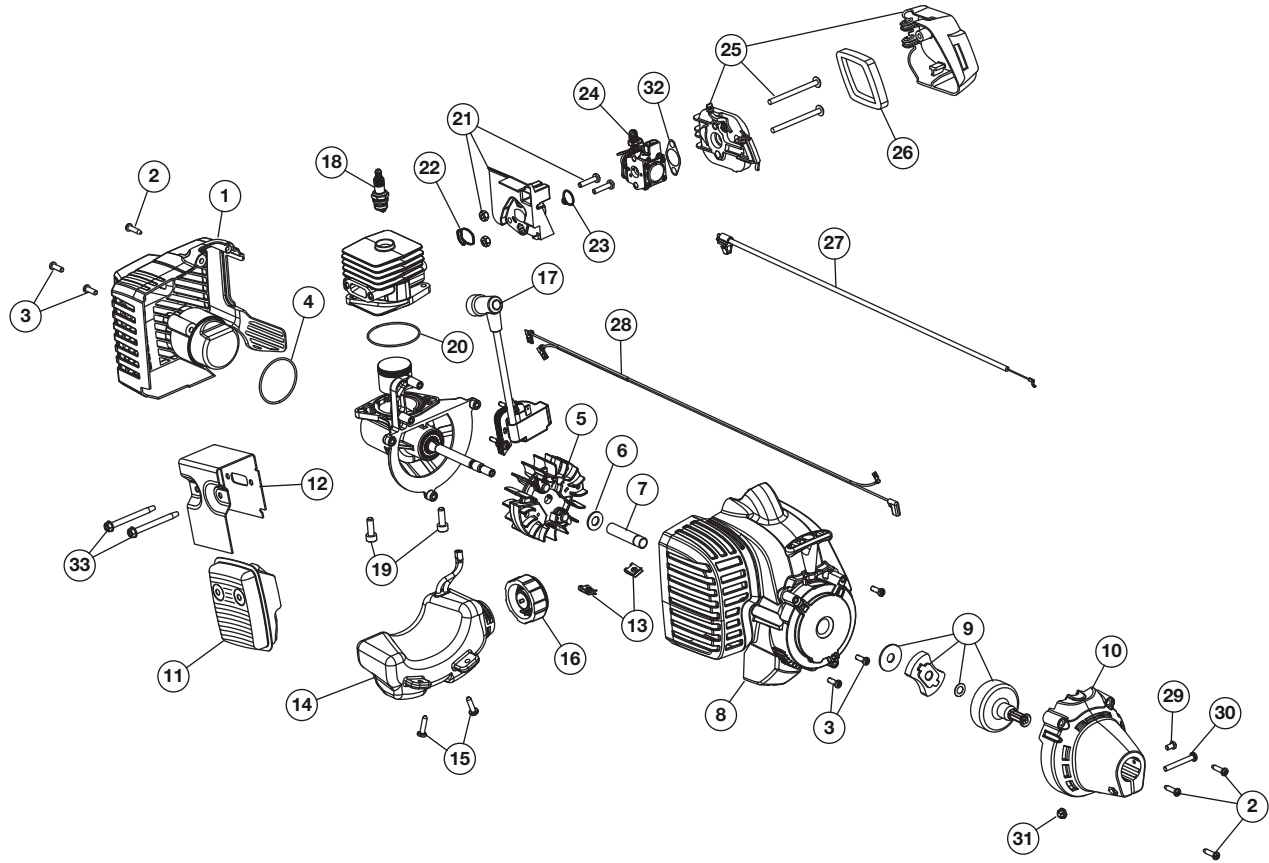

REPLACEMENT PARTS - MODEL Y2500

2-CYCLE GAS TRIMMER

PPN 41BD25CC900

Item	Part No.	Description	Item	Part No.	Description
1	753-06194	Rear Cover Assembly (includes 2 & 3)	19	791-182723	Crankcase Bolt
2	791-181345	Cover Screw	20	753-06275	Crankcase O-Ring
3	791-181862	Housing Screw	21	753-06189	Insulator Assembly (includes 22 & 23)
4	753-06174	O-Ring	22	753-06184	Insulator O-Ring
5	753-06175	Flywheel Assembly	23	753-06185	Carburetor O-Ring
6	753-06247	Washer	24	753-06190	Carburetor
7	753-06218	Spacer	25	753-06415	Aircleaner Cover Assembly (includes 26)
8	753-06179	Starter Housing (includes 3 & 13)	26	753-06417	Aircleaner Filter
9	753-06180	Starter Clutch Assembly	27	753-06188	Throttle Cable
10	753-06181	Clutch Cover (includes 2)	28	753-06187	Lead Wires
11	753-06418	Muffler Assembly (includes 12 & 33)	29	791-182519	Anti-rotation Screw
12	753-06419	Muffler Gasket	30	753-04003	Clamp Screw
13	791-182366	U-shaped Nut	31	791-180217	Clamp Nut
14	753-06183	Fuel Tank Assembly (includes 15 & 16)	32	753-06253	Air Cleaner Gasket
15	791-181930	Tank Screw	33	753-06294	Muffler Screws
16	791-182612	Fuel Cap	*	753-06416	Short Block Assembly (includes Crankcase, Cylinder, Piston, 5-7 & 17-20)
17	753-06420	Module Assembly			
18	753-06193	Spark Plug			