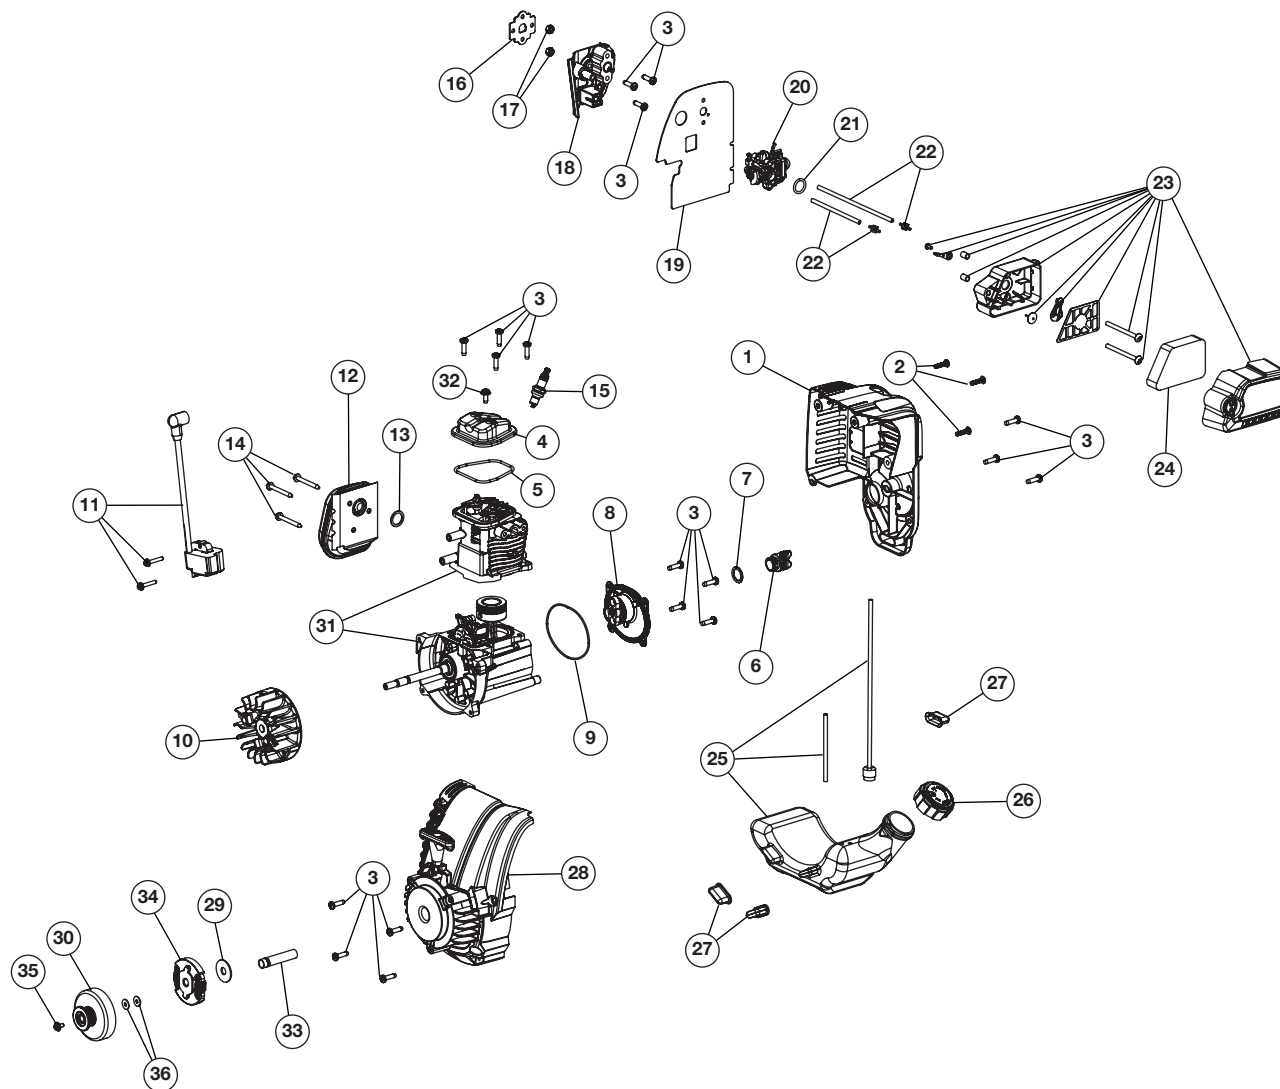

REPLACEMENT PARTS - MODEL TB516 EC 4-CYCLE LAWN EDGER

PPN 25A-516-966

Item	Part No.	Description	Item	Part No.	Description
1	753-06134	Engine Cover Assembly (includes 2 & 3)	19	753-05366	Carburetor Gasket
2	753-04595	Cover Screw	20	753-06258	Carburetor w/Primer
3	753-05377	Starter Screw	21	791-181751	O-Ring
4	753-05901	Rocker Cover	22	753-05253	Screw
5	753-05902	Rocker Cover O-Ring	23	753-06541	Air Cleaner Cover Assembly (includes 24)
6	753-05408	Oil Plug (includes 7)	24	753-05996	Air Filter
7	791-182290	Oil Plug O-Ring	25	753-06240	Fuel Tank Assembly w/Fuel Lines (includes 26)
8	753-06111	Crankcase Cover	26	753-1229	Fuel Cap
9	753-05238	Crankcase Cover O-ring	27	753-05259	Fuel Tank Pads
10	753-06221	Flywheel Assembly	28	753-06314	Starter Housing Assembly (includes 3)
11	753-05836	Module Assembly	29	791-182396	Washer
12	753-05245	Muffler Assembly (includes 13 & 14)	30	753-06573	Clutch Drum w/Pulley
13	753-05244	Muffler Gasket	31	753-06317	Shortblock Assembly (includes Crankcase, Cylinder, 3-7, 9, 11 & 15)
14	753-05246	Muffler Screw	32	791-181025	Screw
15	753-05784	Spark Plug	33	753-05078	Spacer
16	753-05247	Insulator Gasket	34	753-1238	Clutch (includes 29)
17	753-05248	Nut	35	791-182468	Screw
18	753-05249	Insulator	36	791-182569	Washer