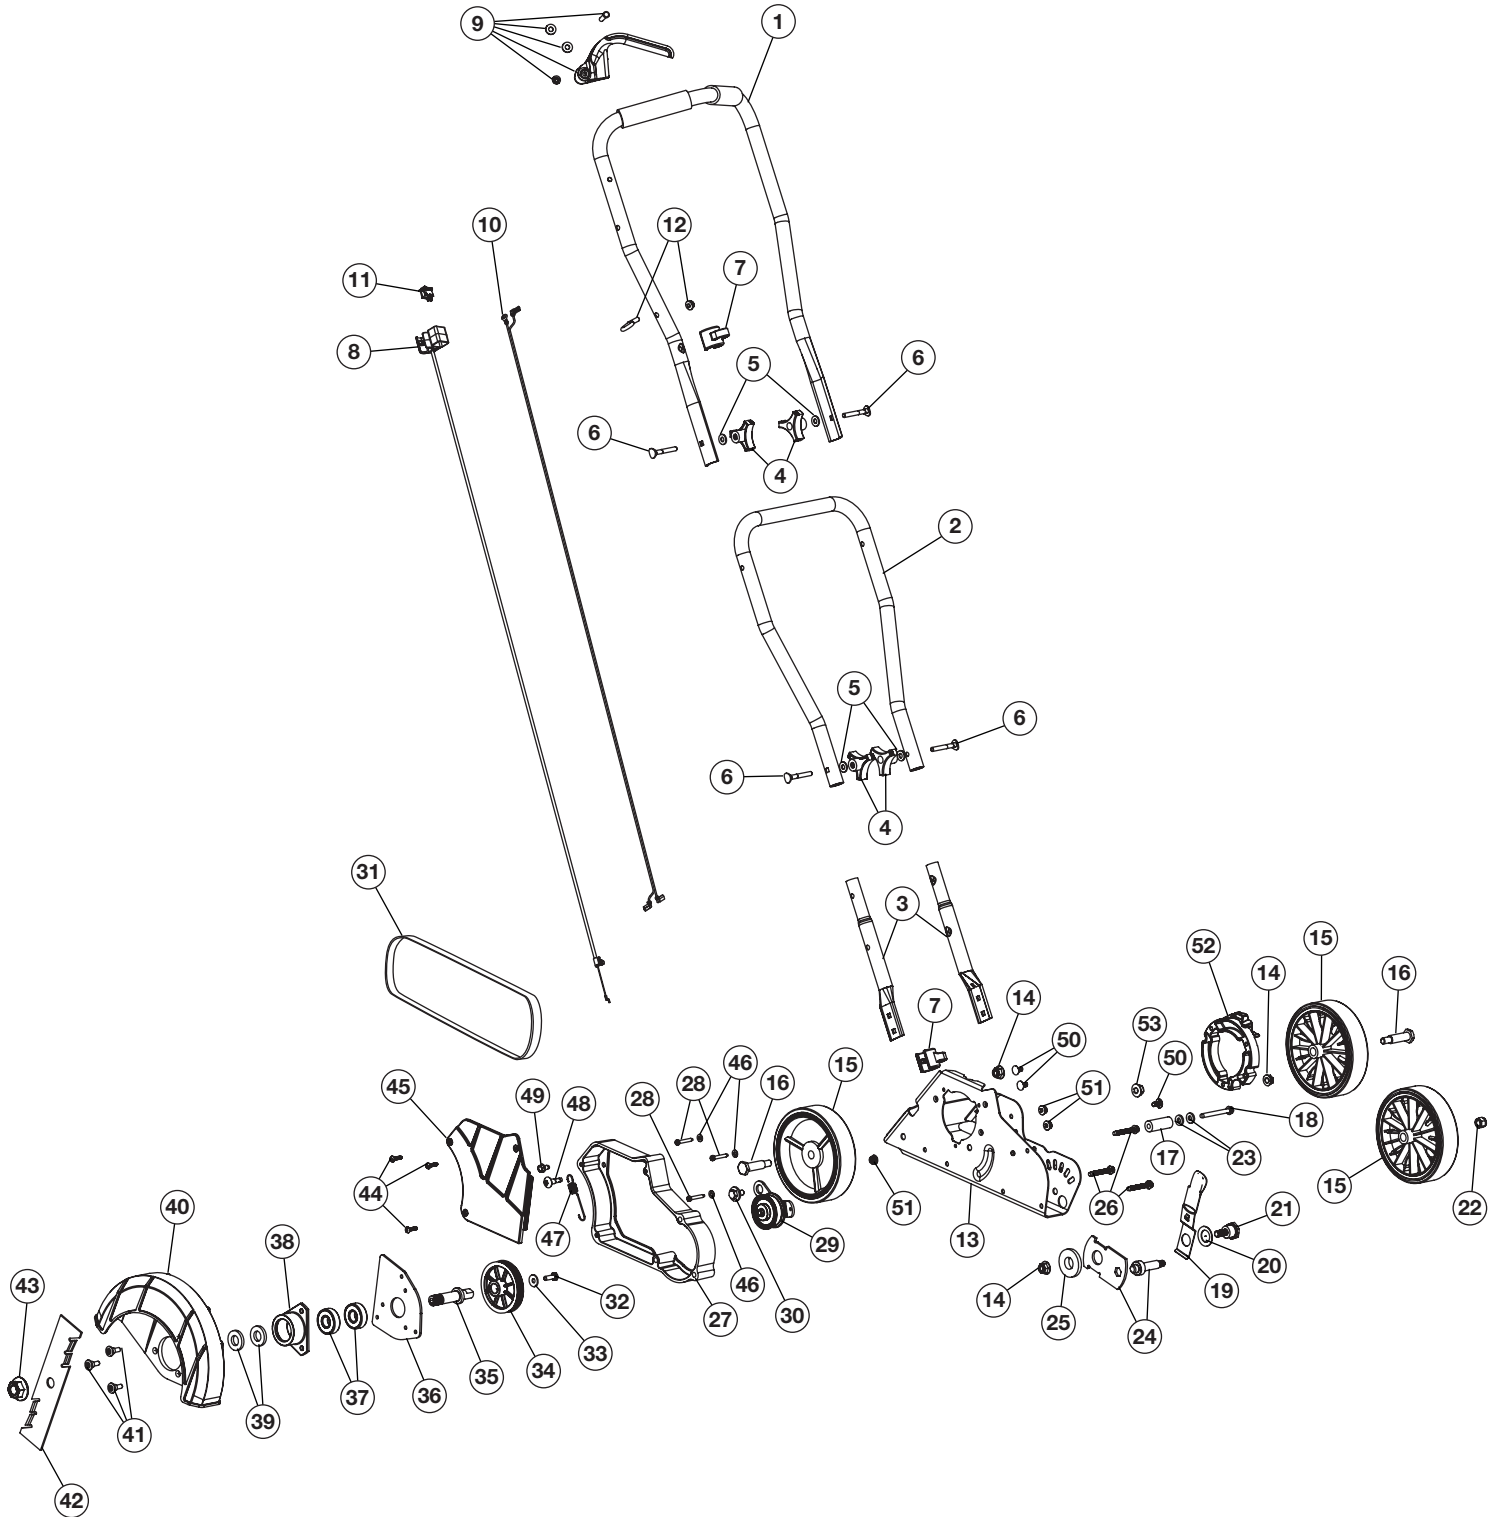

REPLACEMENT PARTS - MODEL TB516 EC

4-CYCLE LAWN EDGER

PPN 25A-516-966

REPLACEMENT PARTS - MODEL TB516 EC
4-CYCLE LAWN EDGER
PPN 25A-516-966

<u>Item</u>	<u>Part No.</u>	<u>Description</u>	<u>Item</u>	<u>Part No.</u>	<u>Description</u>
1	753-06542	Upper Handle	28	753-06559	Screw
2	753-06543	Middle Handle	29	753-05540	Idler Pulley Assembly
3	753-06544	Handle Extension	30	753-05541	Shoulder Screw
4	791-182677	Handle Knob	31	753-05560	Belt
5	791-182678	Washer	32	753-05554	Screw
6	791-182899	Bolt	33	753-05555	Washer
7	753-04429	Cable Guide	34	753-05542	Pulley
8	753-06546	Throttle Cable	35	753-05543	Blade Spindle
9	753-06592	Throttle Lever w/Hardware	36	753-05544	Spindle Plate
10	791-182665	Lead Wire	37	753-05550	Bearing
11	791-182405	On/Off Switch	38	753-05545	Bearing Cup
12	753-05524	Starter Rope Guide	39	753-05546	Washer
13	753-06593	Edger Frame	40	753-05547	Blade Guard
14	753-05525	Lock Nut	41	753-05548	Screw
15	753-05530	Wheel	42	753-06561	Edger Blade
16	753-05529	Wheel Bolt	43	753-05549	Nut
17	753-05556	Spacer	44	753-04595	Screw
18	753-05538	Spacer Screw	45	753-05552	Belt Cover
19	753-05531	Height Adjustment Lever Assembly	46	791-182451	Washer
20	753-05532	Washer	47	753-06562	Spring
21	753-05534	Shoulder Screw	48	753-06563	Bolt
22	753-05535	Nut	49	753-05528	Screw
23	753-05646	Washer	50	753-06565	Bolt
24	753-05536	Pivot Arm	51	753-05383	Nut
25	753-06287	Height Adjustment Spacer	52	753-06566	Spacer
26	753-04202	Spindle Plate Screw	53	753-06577	Nut
27	753-06556	Spindle Spacer