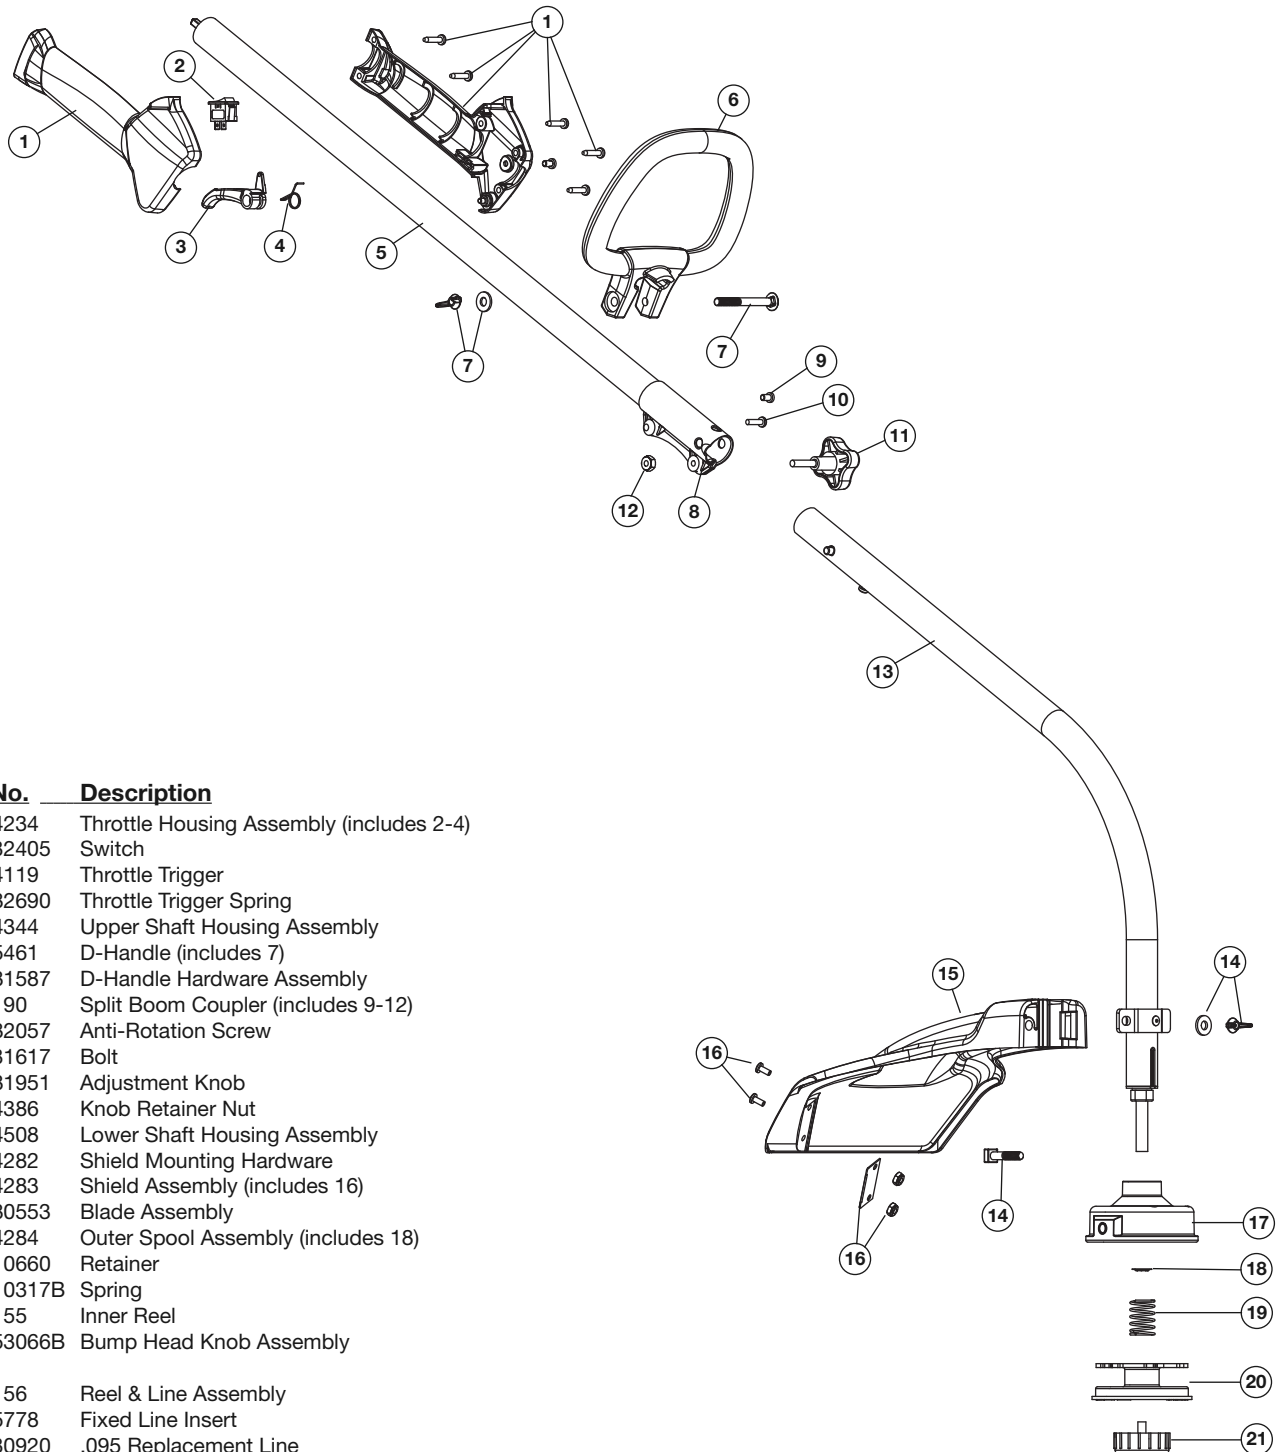

REPLACEMENT PARTS - MODEL TB22 EC

2-CYCLE TRIMMER

PPN 41ADT22C966

Item	Part No.	Description
1	753-06177	Rear Cover Assembly (includes 2 & 34)
2	791-181345	Cover Screw
3	791-181862	Housing Screw
4	753-06174	O-Ring
5	753-06175	Flywheel Assembly
6	753-06247	Washer
7	753-06218	Spacer
8	753-06522	Starter Housing (includes 3 & 13)
9	753-05860	Clutch Assembly
10	753-06181	Clutch Cover (includes 2)
11	753-06418	Muffler Assembly (includes 12 & 33)
12	753-06419	Muffler Gasket
13	791-182366	U-shaped Nut
14	753-06183	Fuel Tank Assembly (includes 15 & 16)
15	791-181930	Tank Screw
16	791-182612	Fuel Cap
17	753-06303	Module Assembly
18	753-06193	Spark Plug

REPLACEMENT PARTS - MODEL TB22 EC

2-CYCLE TRIMMER

PPN 41ADT22C966

Item	Part No.	Description
1	753-04234	Throttle Housing Assembly (includes 2-4)
2	791-182405	Switch
3	753-04119	Throttle Trigger
4	791-182690	Throttle Trigger Spring
5	753-04344	Upper Shaft Housing Assembly
6	753-05461	D-Handle (includes 7)
7	791-181587	D-Handle Hardware Assembly
8	753-1190	Split Boom Coupler (includes 9-12)
9	791-182057	Anti-Rotation Screw
10	791-181617	Bolt
11	791-181951	Adjustment Knob
12	753-04386	Knob Retainer Nut
13	753-04508	Lower Shaft Housing Assembly
14	753-04282	Shield Mounting Hardware
15	753-04283	Shield Assembly (includes 16)
16	791-180553	Blade Assembly
17	753-04284	Outer Spool Assembly (includes 18)
18	791-610660	Retainer
19	791-610317B	Spring
20	753-1155	Inner Reel
21	791-153066B	Bump Head Knob Assembly
*	753-1156	Reel & Line Assembly
*	753-05778	Fixed Line Insert
*	791-180920	.095 Replacement Line
*	Items Not Shown	