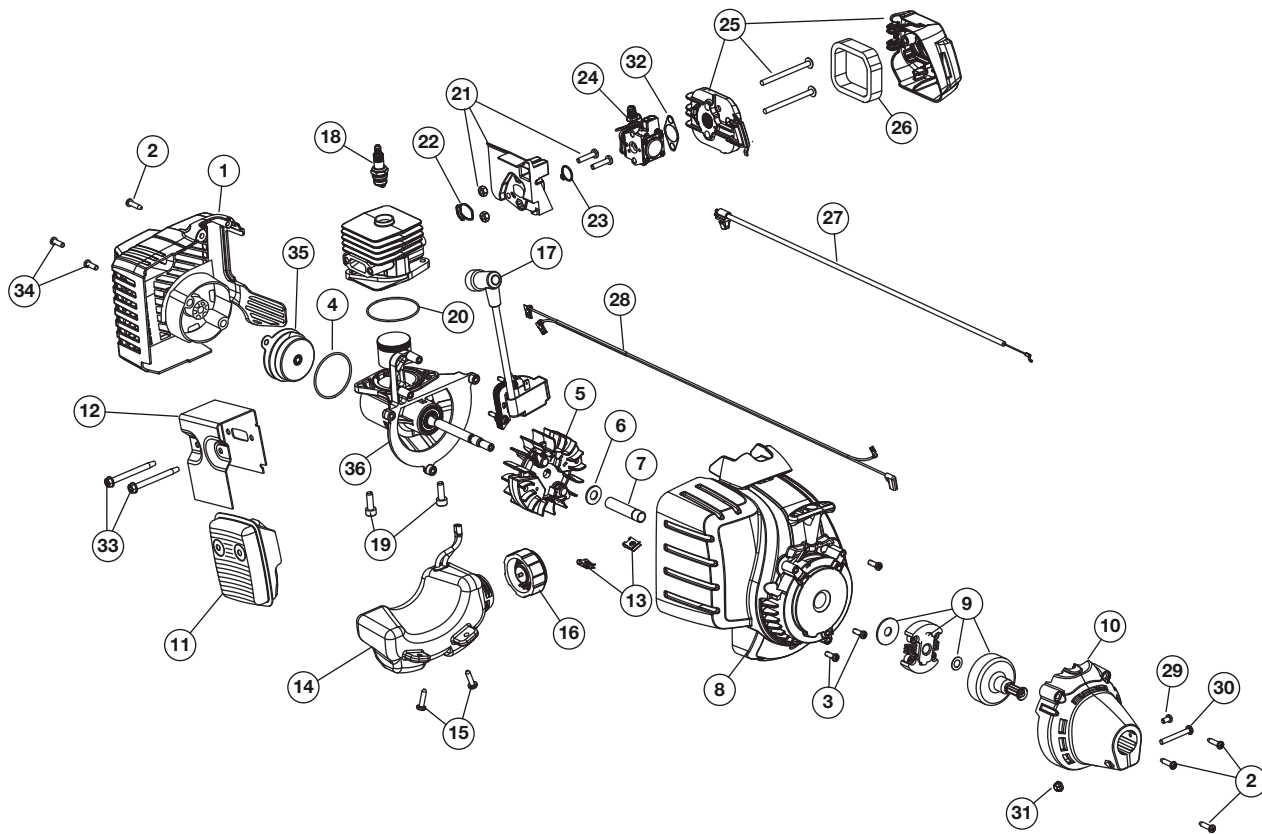

REPLACEMENT PARTS - MODEL TB22 EC

2-CYCLE TRIMMER

PPN 41ADT22C966

Item	Part No.	Description
1	753-06177	Rear Cover Assembly (includes 2 & 34)
2	791-181345	Cover Screw
3	791-181862	Housing Screw
4	753-06174	O-Ring
5	753-06175	Flywheel Assembly
6	753-06247	Washer
7	753-06218	Spacer
8	753-06522	Starter Housing (includes 3 & 13)
9	753-05860	Clutch Assembly
10	753-06181	Clutch Cover (includes 2)
11	753-06418	Muffler Assembly (includes 12 & 33)
12	753-06419	Muffler Gasket
13	791-182366	U-shaped Nut
14	753-06183	Fuel Tank Assembly (includes 15 & 16)
15	791-181930	Tank Screw
16	791-182612	Fuel Cap
17	753-06303	Module Assembly
18	753-06193	Spark Plug

REPLACEMENT PARTS - MODEL TB22 EC

2-CYCLE TRIMMER

PPN 41ADT22C966

Item	Part No.	Description
1	753-04234	Throttle Housing Assembly (includes 2-4)
2	791-182405	Switch
3	753-04119	Throttle Trigger
4	791-182690	Throttle Trigger Spring
5	753-04344	Upper Shaft Housing Assembly
6	753-05461	D-Handle (includes 7)
7	791-181587	D-Handle Hardware Assembly
8	753-1190	Split Boom Coupler (includes 9-12)
9	791-182057	Anti-Rotation Screw
10	791-181617	Bolt
11	791-181951	Adjustment Knob
12	753-04386	Knob Retainer Nut
13	753-04508	Lower Shaft Housing Assembly
14	753-04282	Shield Mounting Hardware
15	753-04283	Shield Assembly (includes 16)
16	791-180553	Blade Assembly
17	753-04284	Outer Spool Assembly (includes 18)
18	791-610660	Retainer
19	791-610317B	Spring
20	753-1155	Inner Reel
21	791-153066B	Bump Head Knob Assembly
*	753-1156	Reel & Line Assembly
*	753-05778	Fixed Line Insert
*	791-180920	.095 Replacement Line
*	Items Not Shown	