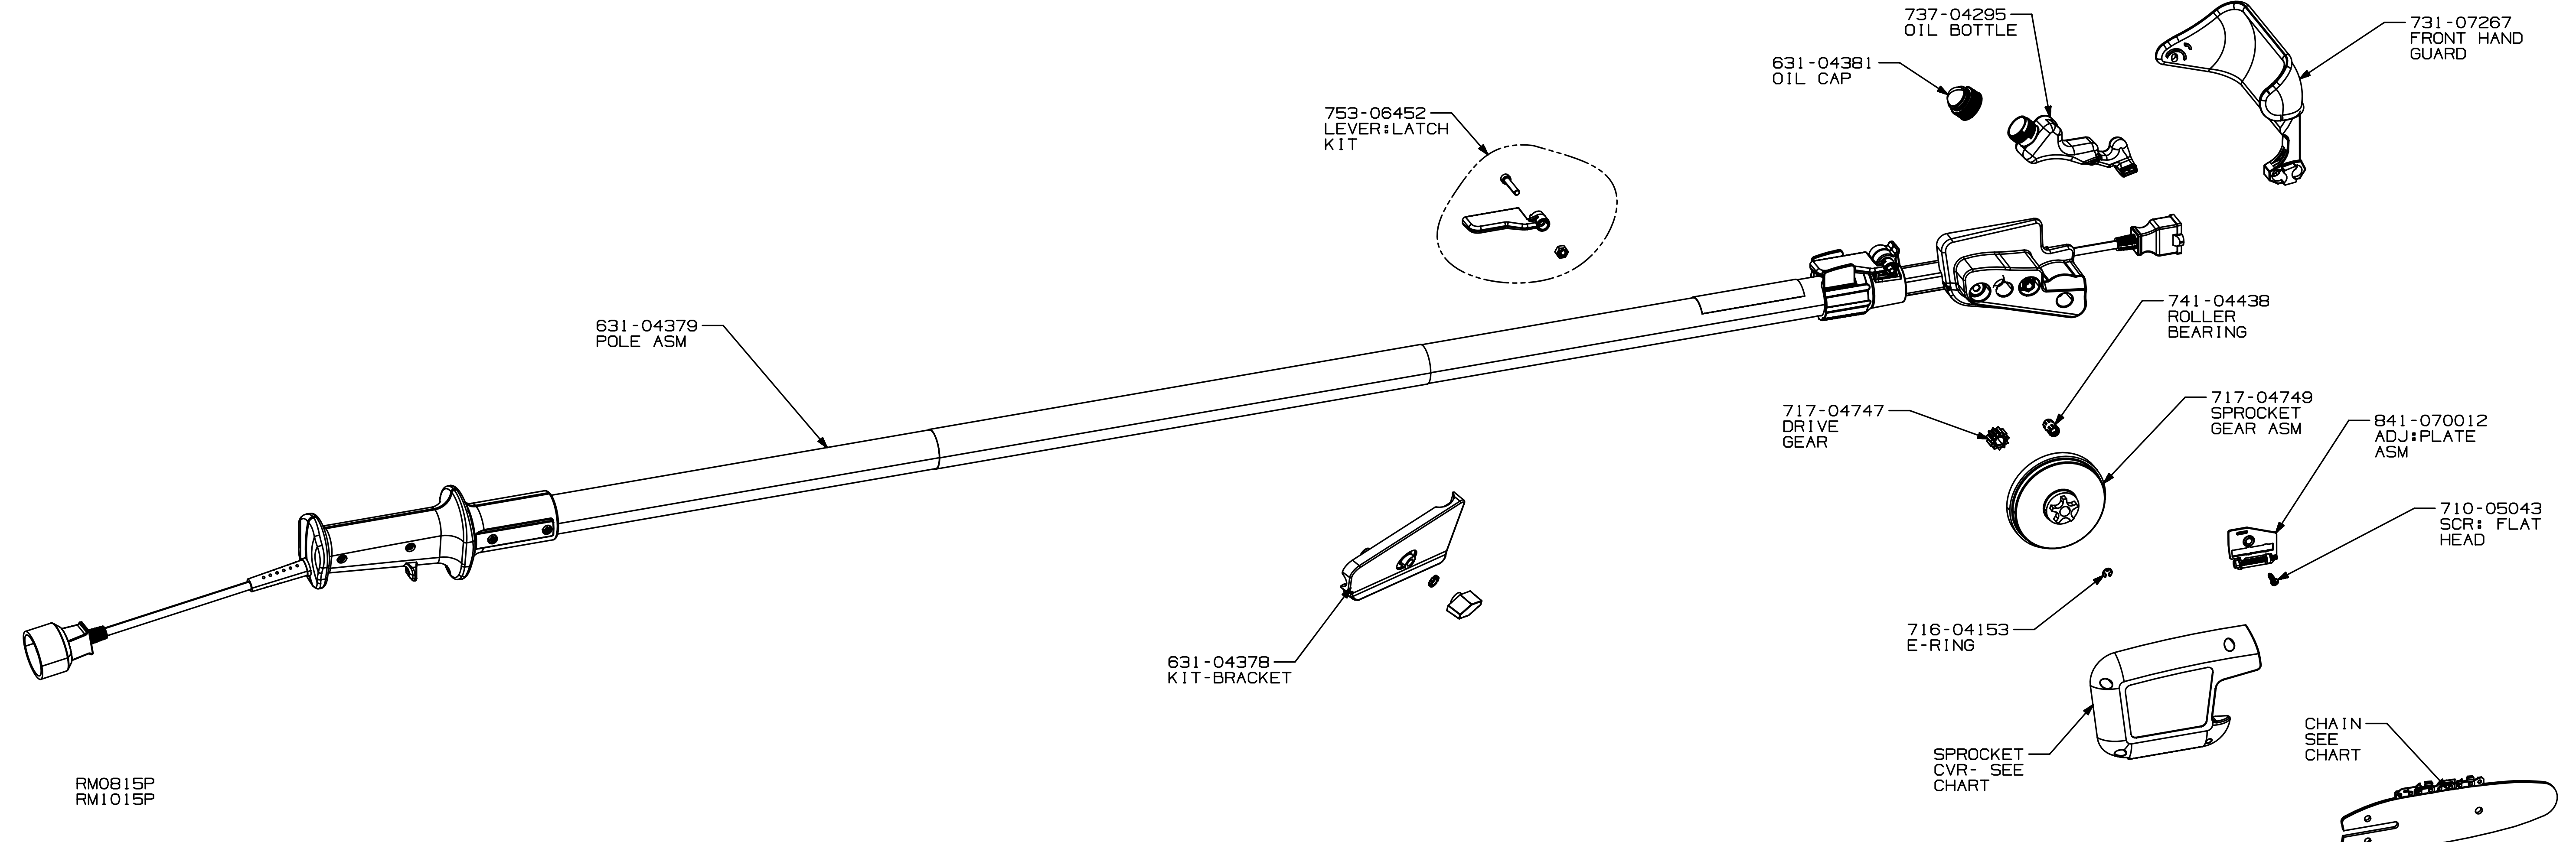

REPLACEMENT PARTS
ELECTRIC POLE SAW

PART NUMBER: 769-06113
REV: P00
ECO# G2229

DESCRIPTION: GDE: IPL: RM1015P/RM0612P: 10

41AZ01PG983	RM0612P	6"	795-00117	713-04093	731-07258	631-04383
41AZ12PG983	RM0815P	8"	795-00118	713-04094	731-07257	631-04379
41AZ22PG983	RM1015P	10"	795-00112	713-04088	731-07257	631-04379
PPN	MODEL NO.	BAR LENGTH	BAR P/N	CHAIN P/N	SPROCKET COVER	POLE ASSEMBLY