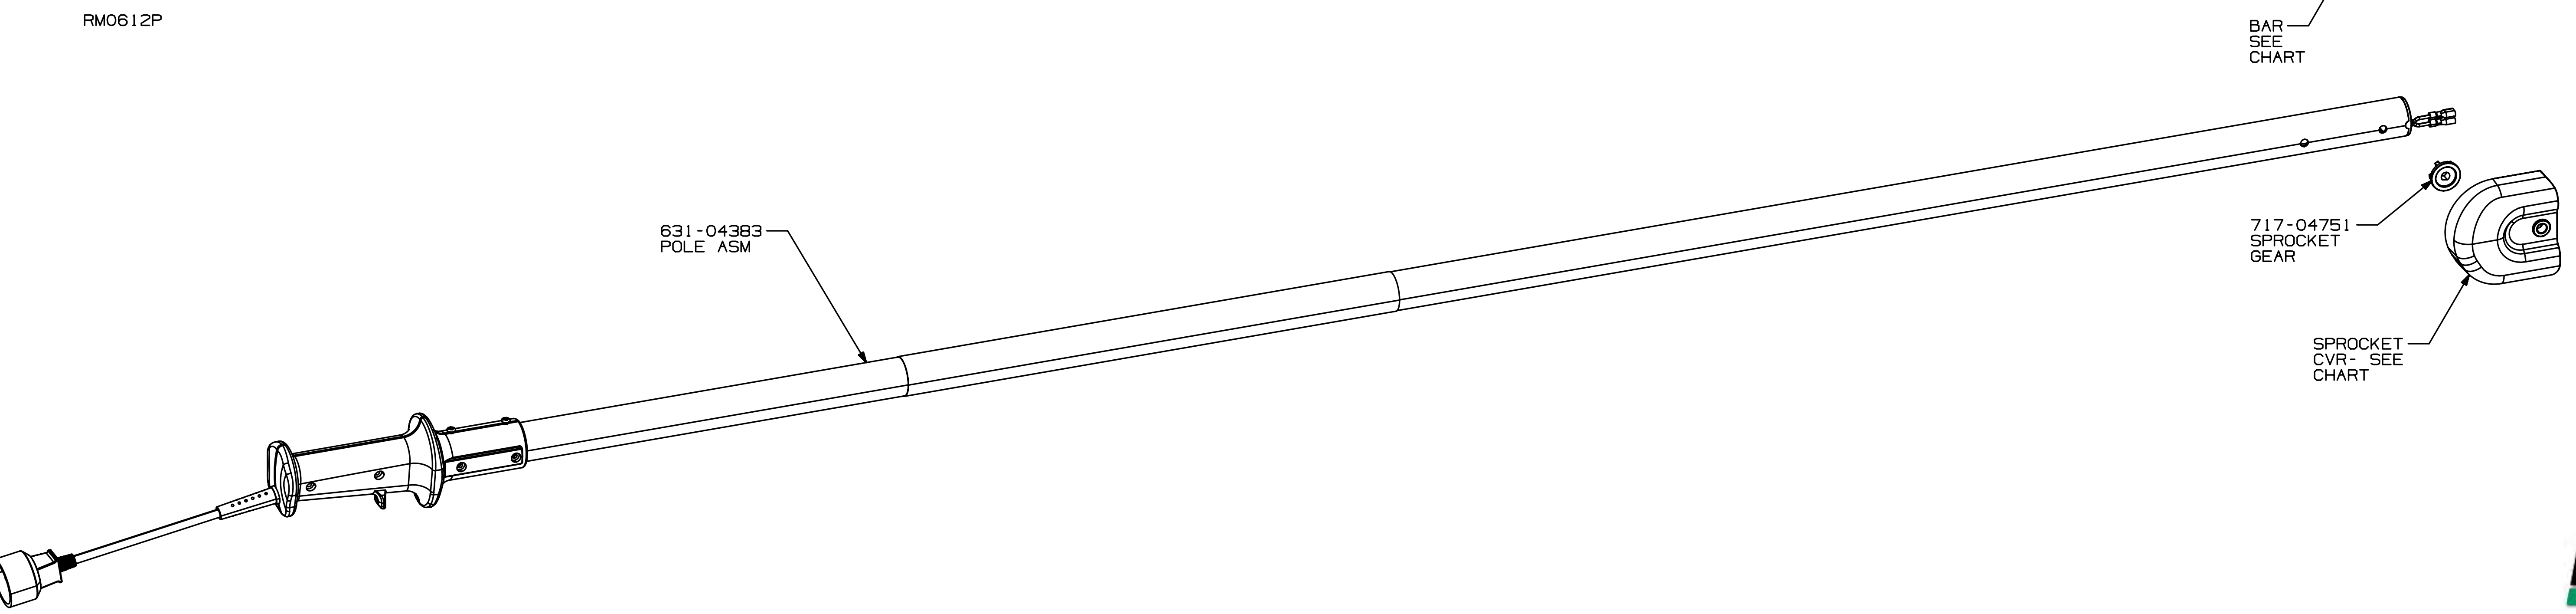

REPLACEMENT PARTS
ELECTRIC POLE SAW

PART NUMBER: 769-06113
REV: P00
ECO# G2229

DESCRIPTION: GDE: IPL: RM1015P/RM0612P: 10

41AZ01PG983	RM0612P	6"	795-00117	713-04093	731-07258	631-04383
41AZ12PG983	RM0815P	8"	795-00118	713-04094	731-07257	631-04379
41AZ22PG983	RM1015P	10"	795-00112	713-04088	731-07257	631-04379
PPN	MODEL NO.	BAR LENGTH	BAR P/N	CHAIN P/N	SPROCKET COVER	POLE ASSEMBLY