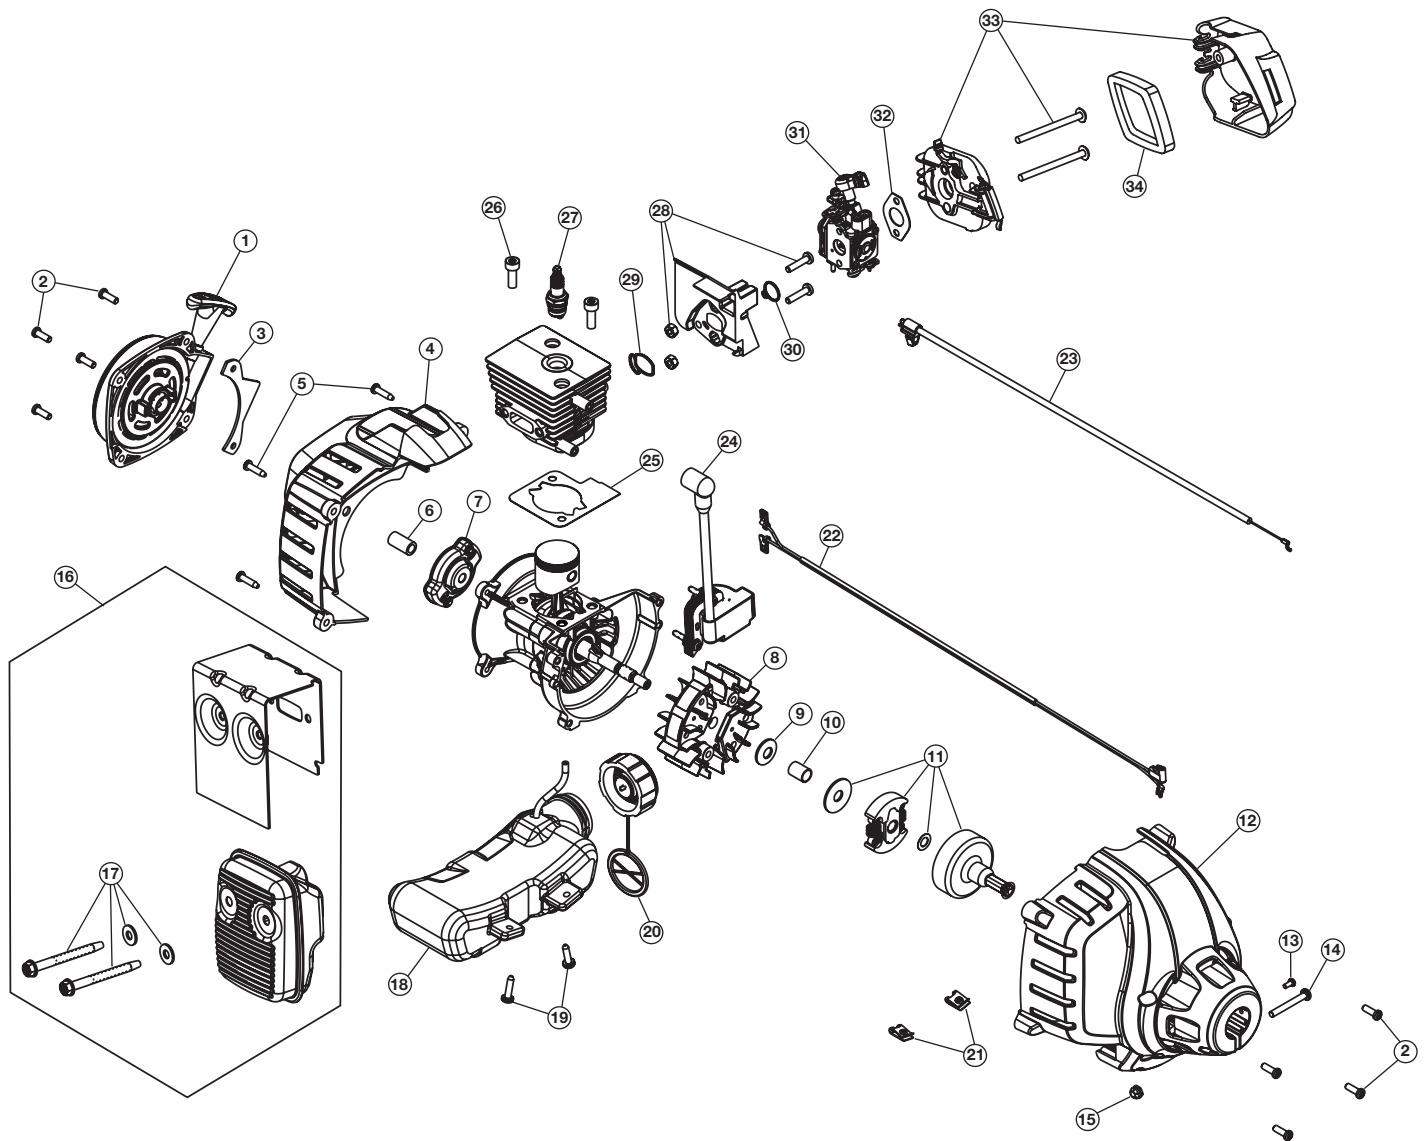

REPLACEMENT PARTS - MODEL TB21 EC

ENGINE ASSEMBLY

PPN 41BDT21C966

Item	Part No.	Description
1	753-06243	Rear Cover Assembly (includes 2 & 3)
2	791-181862	Starter Screw
3	753-06244	Starter Assembly Guard (includes 2)
4	753-06245	Rear Engine Cover (includes 5)
5	791-181345	Cover Screw
6	753-06104	Adapter
7	753-06091	Pawl Assembly
8	753-06246	Flywheel Assembly
9	753-06247	Washer
10	753-06248	Spacer
11	753-05860	Clutch Assembly
12	753-06249	Clutch Cover Assembly (includes 2, 13-15 & 21)
13	791-182519	Anti-Rotation Screw
14	753-04003	Clamp Screw
15	791-180217	Clamp Nut
16	753-06418	Muffler Assembly (includes 17)
17	753-06294	Muffler Screw
18	753-06250	Fuel Tank Assembly (includes 19 & 20)

* Items Not Shown
 * 753-06508

Short Block Assembly
 (includes Crankcase, Cylinder, Piston, 8-10 & 23-27)

REPLACEMENT PARTS - MODEL TB21 EC

BOOM ASSEMBLY

PPN 41BDT21C966

Item	Part No.	Description
1	753-04234	Throttle Housing Assembly (includes 2-4)
2	791-182405	Switch
3	753-04119	Throttle Trigger
4	791-182690	Throttle Trigger Spring
5	753-04236	Upper Shaft Housing Assembly
6	753-05461	D-Handle (includes 6)
7	791-181587	D-Handle Hardware Assembly
8	753-1190	Split Boom Coupler (includes 9-12)
9	791-182057	Anti-Rotation Screw
10	791-181617	Bolt
11	791-181951	Adjustment Knob
12	753-04386	Knob Retainer Nut
13	753-04508	Lower Shaft Housing Assembly
14	753-04282	Shield Mounting Hardware
15	753-04283	Shield Assembly (includes 16)
16	791-180553	Blade Assembly
17	753-04284	Outer Spool Assembly (includes 18)
18	791-610660	Retainer
19	791-610317B	Spring
20	753-1155	Inner Reel
21	791-153066B	Bump Head Knob Assembly