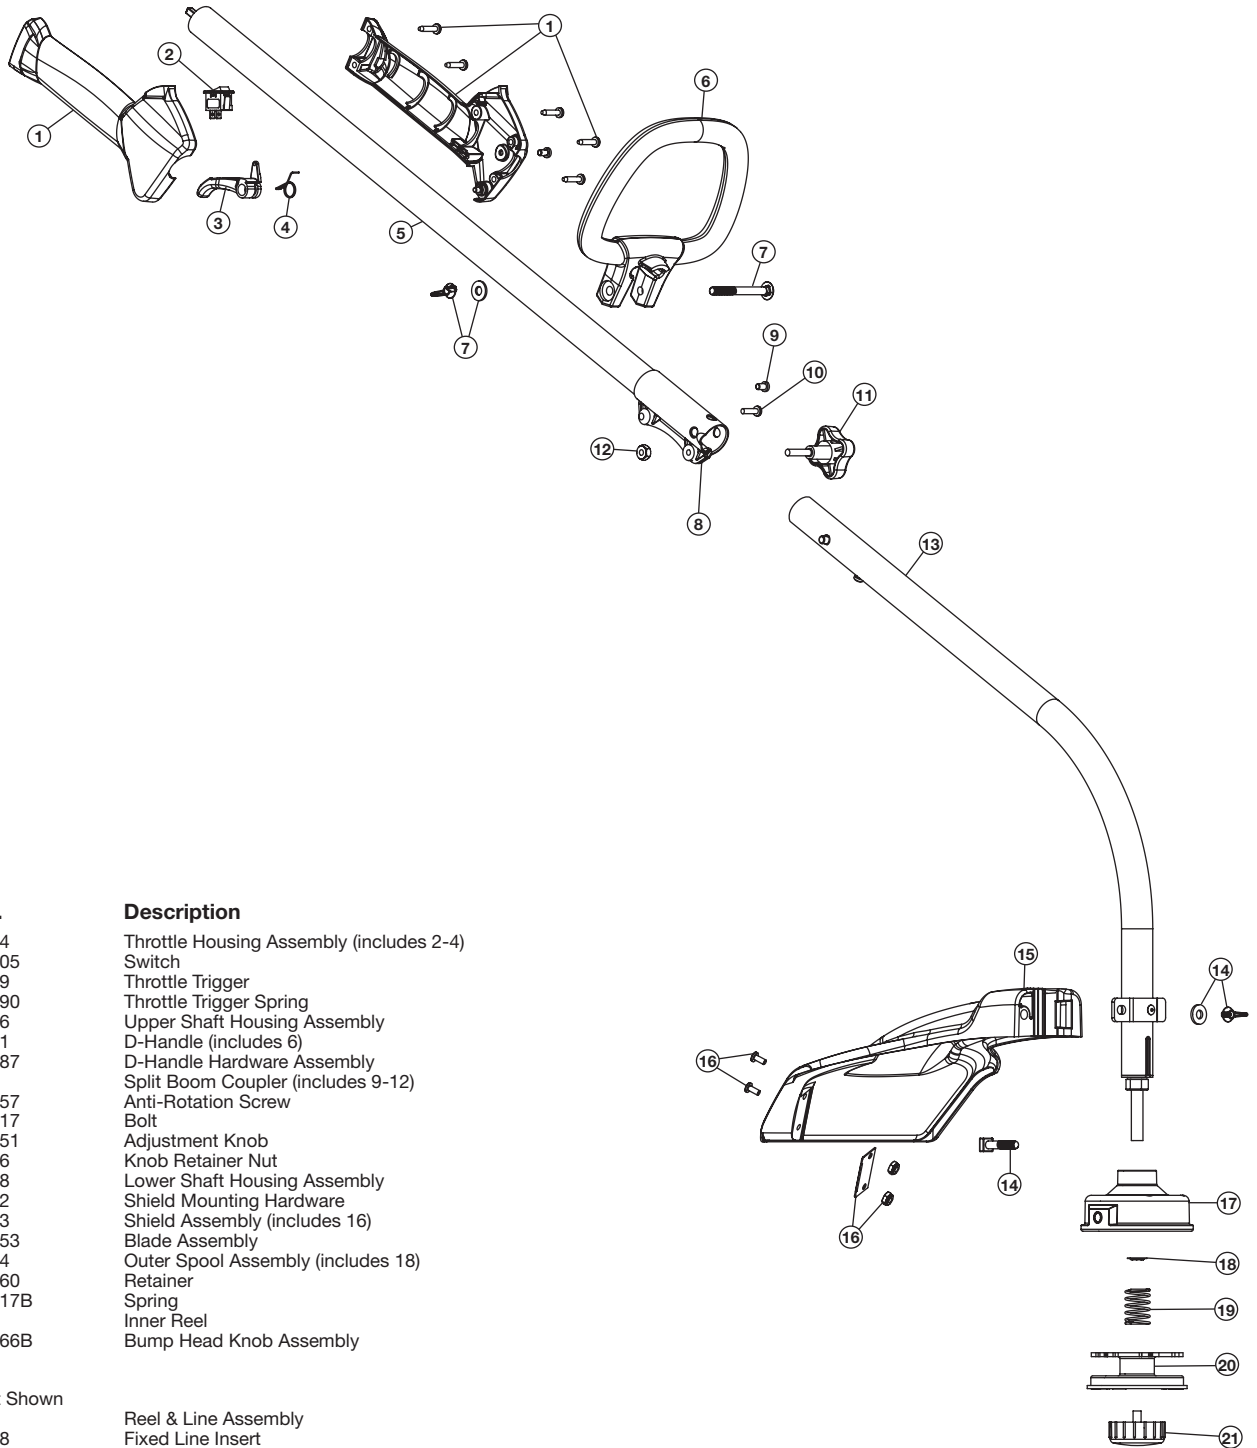

REPLACEMENT PARTS - MODEL TB21 EC

ENGINE ASSEMBLY

PPN 41BDT21C966

Item	Part No.	Description
1	753-06243	Rear Cover Assembly (includes 2 & 3)
2	791-181862	Starter Screw
3	753-06244	Starter Assembly Guard (includes 2)
4	753-06245	Rear Engine Cover (includes 5)
5	791-181345	Cover Screw
6	753-06104	Adapter
7	753-06091	Pawl Assembly
8	753-06246	Flywheel Assembly
9	753-06247	Washer
10	753-06248	Spacer
11	753-05860	Clutch Assembly
12	753-06249	Clutch Cover Assembly (includes 2, 13-15 & 21)
13	791-182519	Anti-Rotation Screw
14	753-04003	Clamp Screw
15	791-180217	Clamp Nut
16	753-06418	Muffler Assembly (includes 17)
17	753-06294	Muffler Screw
18	753-06250	Fuel Tank Assembly (includes 19 & 20)

* Items Not Shown
 * 753-06508

Short Block Assembly
 (includes Crankcase, Cylinder, Piston, 8-10 & 23-27)

REPLACEMENT PARTS - MODEL TB21 EC

BOOM ASSEMBLY

PPN 41BDT21C966

Item	Part No.	Description
1	753-04234	Throttle Housing Assembly (includes 2-4)
2	791-182405	Switch
3	753-04119	Throttle Trigger
4	791-182690	Throttle Trigger Spring
5	753-04236	Upper Shaft Housing Assembly
6	753-05461	D-Handle (includes 6)
7	791-181587	D-Handle Hardware Assembly
8	753-1190	Split Boom Coupler (includes 9-12)
9	791-182057	Anti-Rotation Screw
10	791-181617	Bolt
11	791-181951	Adjustment Knob
12	753-04386	Knob Retainer Nut
13	753-04508	Lower Shaft Housing Assembly
14	753-04282	Shield Mounting Hardware
15	753-04283	Shield Assembly (includes 16)
16	791-180553	Blade Assembly
17	753-04284	Outer Spool Assembly (includes 18)
18	791-610660	Retainer
19	791-610317B	Spring
20	753-1155	Inner Reel
21	791-153066B	Bump Head Knob Assembly