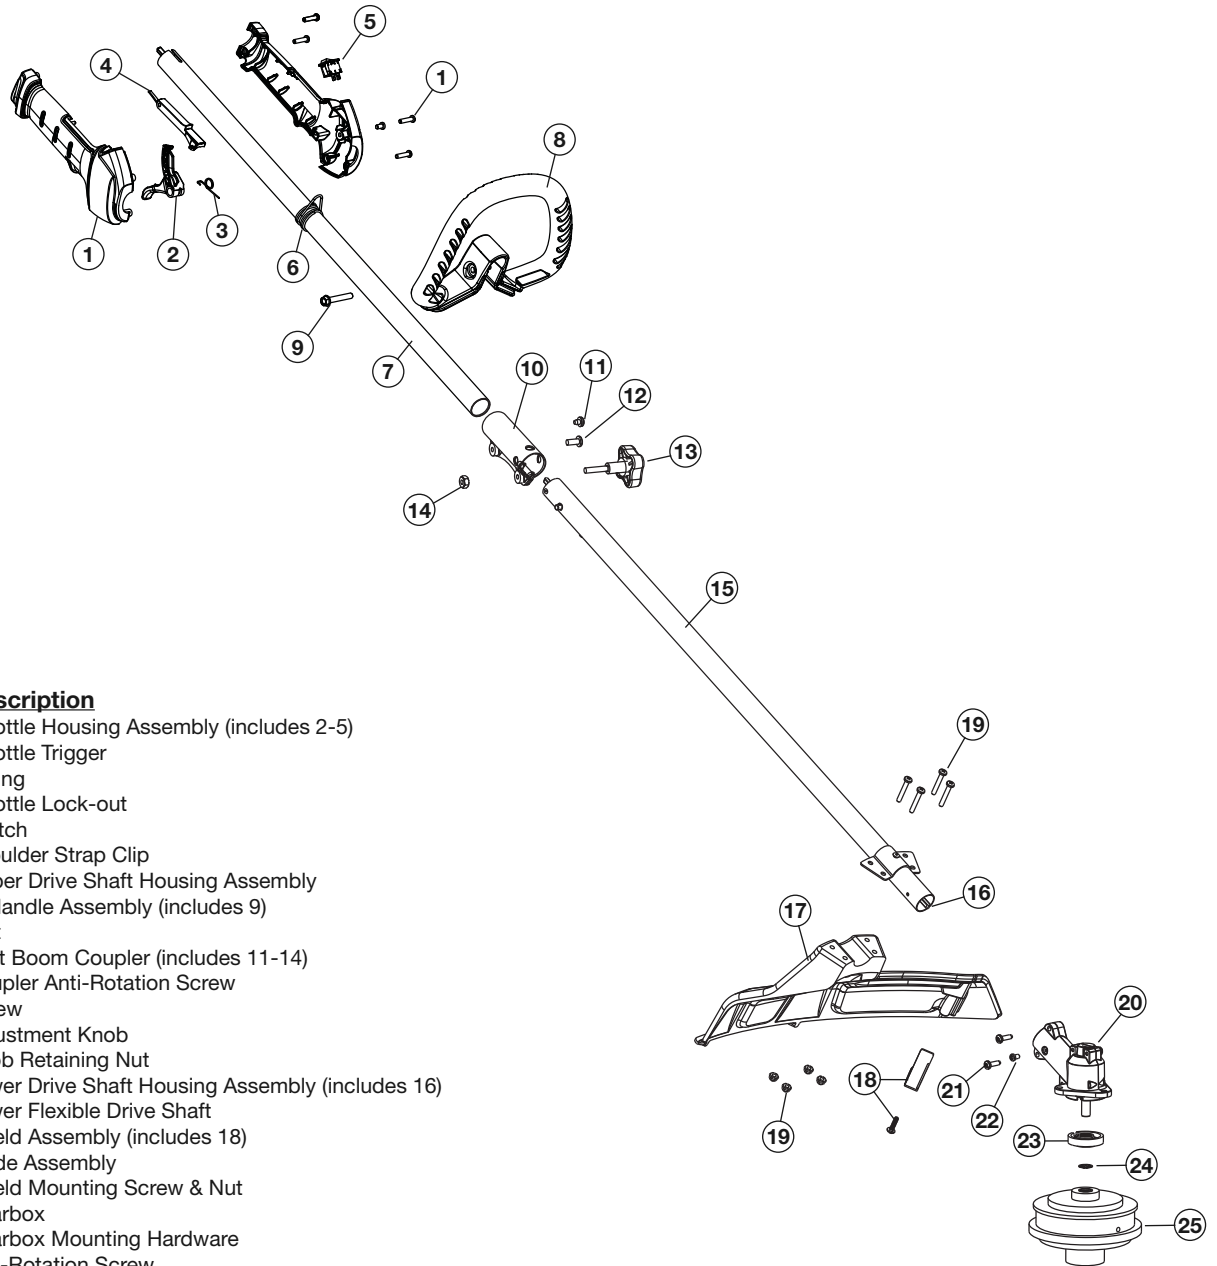

REPLACEMENT PARTS - MODEL TB6040XP

4-CYCLE TRIMMER

PPN 41ED604C966

Item	Part No.	Description
1	753-06084	Aircleaner Assembly (includes 2 & 3)
2	753-06085	Air Filter
3	753-05253	Screw
4	791-181751	Carburetor O-Ring
5	753-06083	Carburetor Assembly w/ Fuel Lines
7	753-06082	Carburetor Baffle
8	791-181003	Screw
9	753-05904	Insulator
10	753-05673	Insulator Gasket
11	753-05248	Nut
12	753-06369	Engine Cover
13	791-181025	Screw
14	753-05901	Valve Cover
15	753-05902	Valve O-Ring
16	753-05910	Cylinder O-Ring
17	753-05784	Spark Plug
18	753-06166	Throttle Cable
19	753-06334	Muffler Assembly
20	753-05244	Muffler Gasket
21	753-05246	Muffler Bolt

* 753-06494 Short Block Assembly

REPLACEMENT PARTS - MODEL TB6040XP

4-CYCLE TRIMMER

PPN 41ED604C966

Item	Part No.	Description
1	753-05296	Throttle Housing Assembly (includes 2-5)
2	753-05517	Throttle Trigger
3	753-05007	Spring
4	753-05171	Throttle Lock-out
5	791-182405	Switch
6	791-610327	Shoulder Strap Clip
7	753-04236	Upper Drive Shaft Housing Assembly
8	753-06039	D-Handle Assembly (includes 9)
9	753-06040	Bolt
10	753-1190	Split Boom Coupler (includes 11-14)
11	791-182057	Coupler Anti-Rotation Screw
12	791-181617	Screw
13	791-181981	Adjustment Knob
14	753-04386	Knob Retaining Nut
15	753-06139	Lower Drive Shaft Housing Assembly (includes 16)
16	753-05267	Lower Flexible Drive Shaft
17	753-05820	Shield Assembly (includes 18)
18	753-05821	Blade Assembly
19	753-06125	Shield Mounting Screw & Nut
20	791-182193	Gearbox
21	791-182195	Gearbox Mounting Hardware
22	791-182519	Anti-Rotation Screw
23	791-182196	Blade Driver
24	753-04348	Palnut
25	796-00072	Cutting Head Assembly