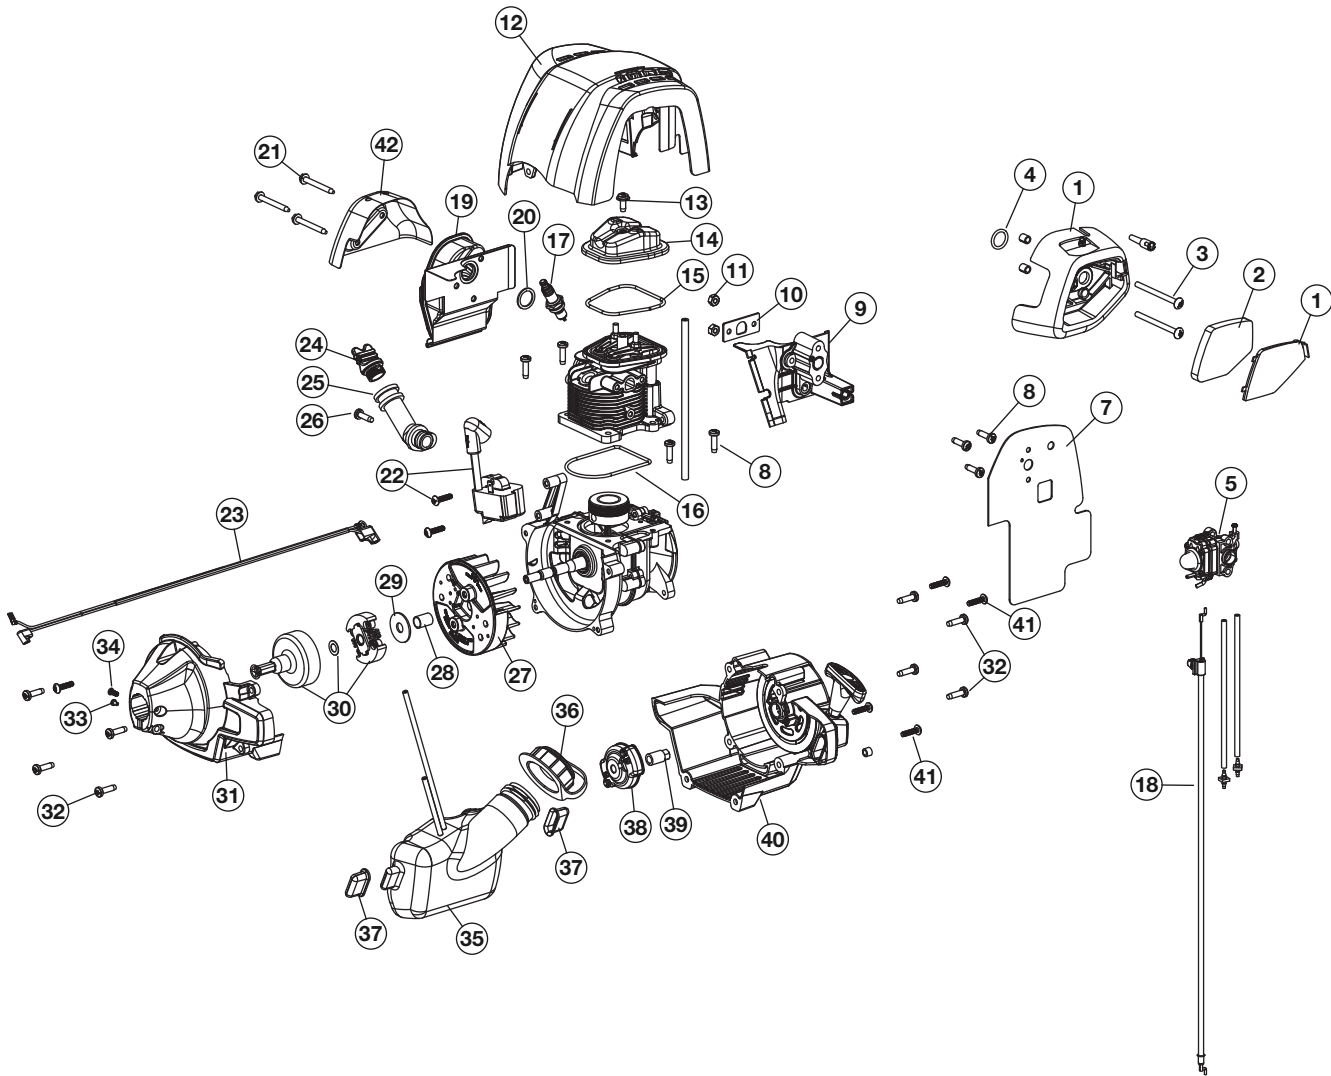

REPLACEMENT PARTS - MODEL TB6040XP

4-CYCLE TRIMMER

PPN 41ED604C966

Item	Part No.	Description
1	753-06084	Aircleaner Assembly (includes 2 & 3)
2	753-06085	Air Filter
3	753-05253	Screw
4	791-181751	Carburetor O-Ring
5	753-06083	Carburetor Assembly w/ Fuel Lines
7	753-06082	Carburetor Baffle
8	791-181003	Screw
9	753-05904	Insulator
10	753-05673	Insulator Gasket
11	753-05248	Nut
12	753-06369	Engine Cover
13	791-181025	Screw
14	753-05901	Valve Cover
15	753-05902	Valve O-Ring
16	753-05910	Cylinder O-Ring
17	753-05784	Spark Plug
18	753-06166	Throttle Cable
19	753-06334	Muffler Assembly
20	753-05244	Muffler Gasket
21	753-05246	Muffler Bolt

* 753-06494 Short Block Assembly

REPLACEMENT PARTS - MODEL TB6040XP

4-CYCLE TRIMMER

PPN 41ED604C966

Item	Part No.	Description
1	753-05296	Throttle Housing Assembly (includes 2-5)
2	753-05517	Throttle Trigger
3	753-05007	Spring
4	753-05171	Throttle Lock-out
5	791-182405	Switch
6	791-610327	Shoulder Strap Clip
7	753-04236	Upper Drive Shaft Housing Assembly
8	753-06039	D-Handle Assembly (includes 9)
9	753-06040	Bolt
10	753-1190	Split Boom Coupler (includes 11-14)
11	791-182057	Coupler Anti-Rotation Screw
12	791-181617	Screw
13	791-181981	Adjustment Knob
14	753-04386	Knob Retaining Nut
15	753-06139	Lower Drive Shaft Housing Assembly (includes 16)
16	753-05267	Lower Flexible Drive Shaft
17	753-05820	Shield Assembly (includes 18)
18	753-05821	Blade Assembly
19	753-06125	Shield Mounting Screw & Nut
20	791-182193	Gearbox
21	791-182195	Gearbox Mounting Hardware
22	791-182519	Anti-Rotation Screw
23	791-182196	Blade Driver
24	753-04348	Palnut
25	796-00072	Cutting Head Assembly