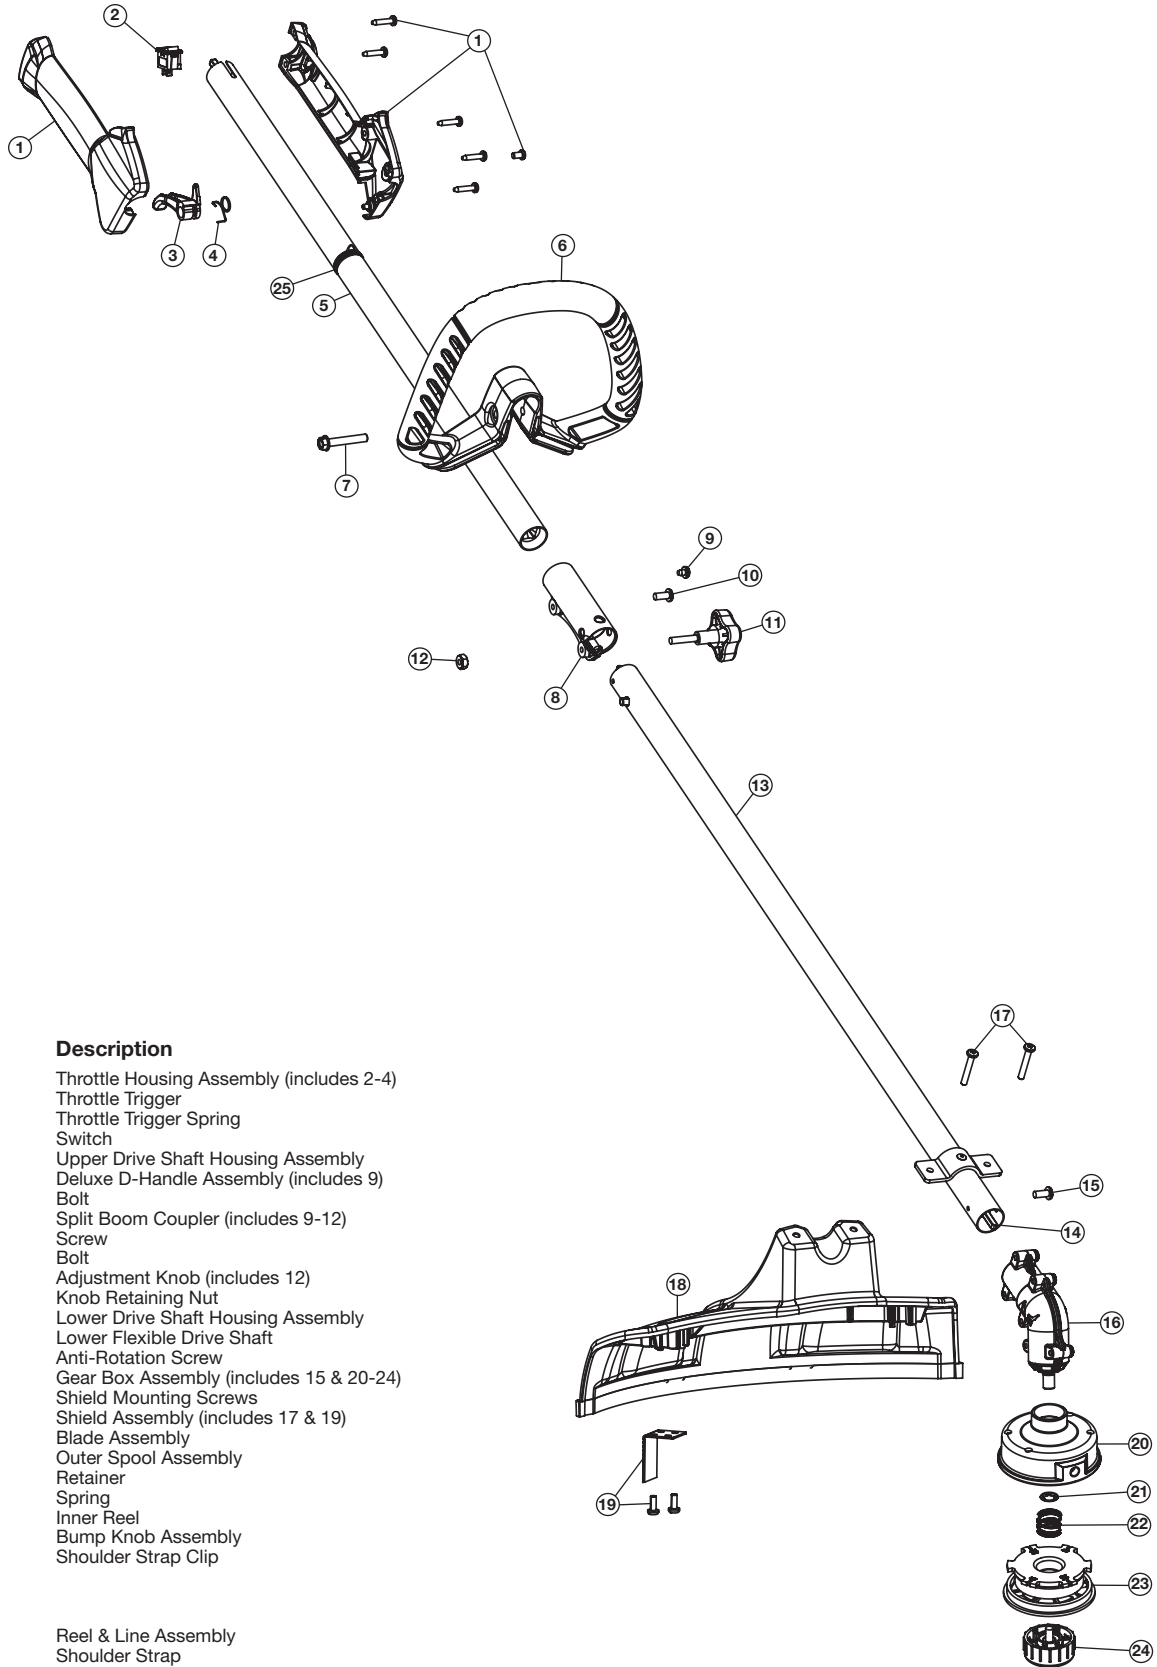

REPLACEMENT PARTS - MODEL TB80 EC

BOOM ASSEMBLY

PPN 41BDT80C966

Item	Part No.	Description
1	753-04234	Throttle Housing Assembly (includes 2-4)
2	753-04119	Throttle Trigger
3	791-182690	Throttle Trigger Spring
4	791-182405	Switch
5	753-04344	Upper Drive Shaft Housing Assembly
6	753-06039	Deluxe D-Handle Assembly (includes 9)
7	753-06040	Bolt
8	753-1190	Split Boom Coupler (includes 9-12)
9	791-182057	Screw
10	791-181617	Bolt
11	791-181951	Adjustment Knob (includes 12)
12	753-04386	Knob Retaining Nut
13	753-06139	Lower Drive Shaft Housing Assembly
14	753-05267	Lower Flexible Drive Shaft
15	753-05698	Anti-Rotation Screw
16	753-06140	Gear Box Assembly (includes 15 & 20-24)
17	753-06125	Shield Mounting Screws
18	753-06123	Shield Assembly (includes 17 & 19)
19	753-06126	Blade Assembly
20	753-04284	Outer Spool Assembly
21	791-610660	Retainer
22	791-610317B	Spring
23	753-1155	Inner Reel
24	791-153066B	Bump Knob Assembly
25	791-610327	Shoulder Strap Clip

* Items Not Shown
* 753-1156 Reel & Line Assembly
* 791-682075B Shoulder Strap
* 753-05778 Fixed Line Insert