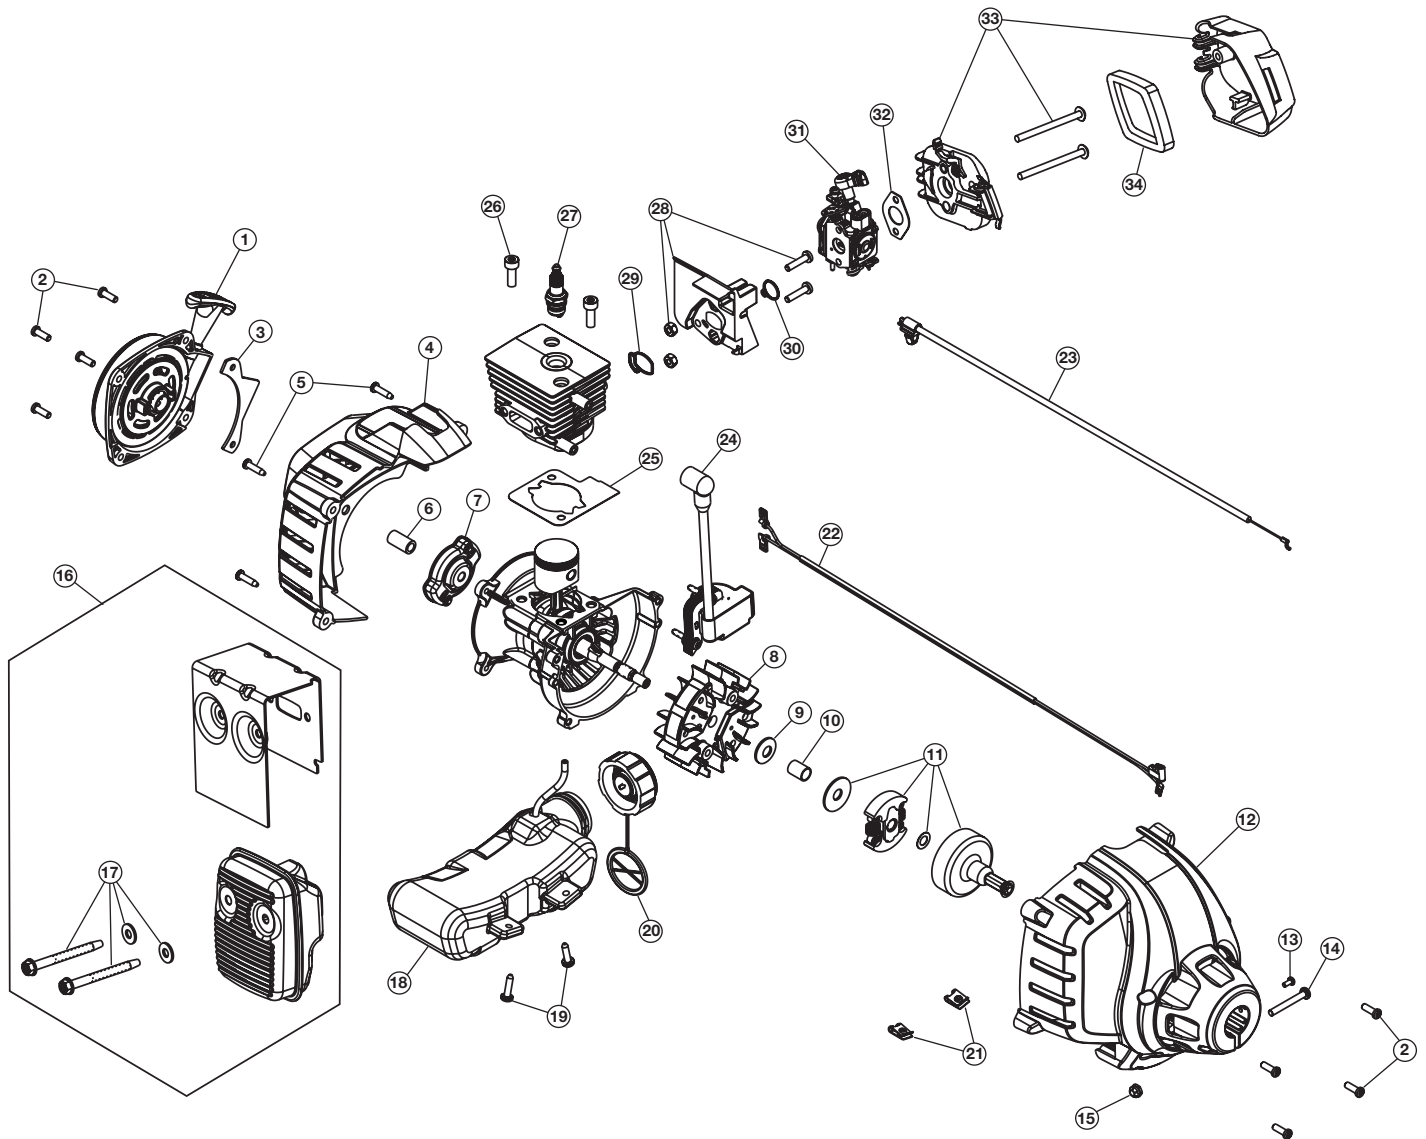

# REPLACEMENT PARTS - MODEL TB80 EC

## ENGINE ASSEMBLY

PPN 41BDT80C966

Item	Part No.	Description
1	753-06243	Rear Cover Assembly (includes 2 & 3)
2	791-181862	Starter Screw
3	753-06244	Starter Assembly Guard (includes 2)
4	753-06245	Rear Engine Cover (includes 5)
5	791-181345	Cover Screw
6	753-06104	Adapter
7	753-06091	Pawl Assembly
8	753-06246	Flywheel Assembly
9	753-06247	Washer
10	753-06248	Spacer
11	753-05860	Clutch Assembly
12	753-06249	Clutch Cover Assembly (includes 2, 13-15 & 21)
13	791-182519	Anti-Rotation Screw
14	753-04003	Clamp Screw
15	791-180217	Clamp Nut
16	753-06418	Muffler Assembly (includes 17)
17	753-06294	Muffler Screw
18	753-06250	Fuel Tank Assembly (includes 19 & 20)

Item	Part No.	Description
19	791-181930	Tank Screw
20	753-05057	Fuel Cap
21	791-182366	U-Shaped Nut
22	753-05877	Lead Wires
23	753-06251	Throttle Cable
24	753-06303	Module Assembly
25	753-06440	Cylinder Gasket
26	753-05703	Cylinder Bolt
27	753-06193	Spark Plug
28	753-06189	Insulator Assembly (includes 29 & 30)
29	753-06184	Insulator O-Ring
30	753-06185	Carburetor O-Ring
31	753-06190	Carburetor
32	753-06253	Carburetor Gasket
33	753-06191	Aircleaner Assembly (includes 34)
34	753-06085	Aircleaner Filter