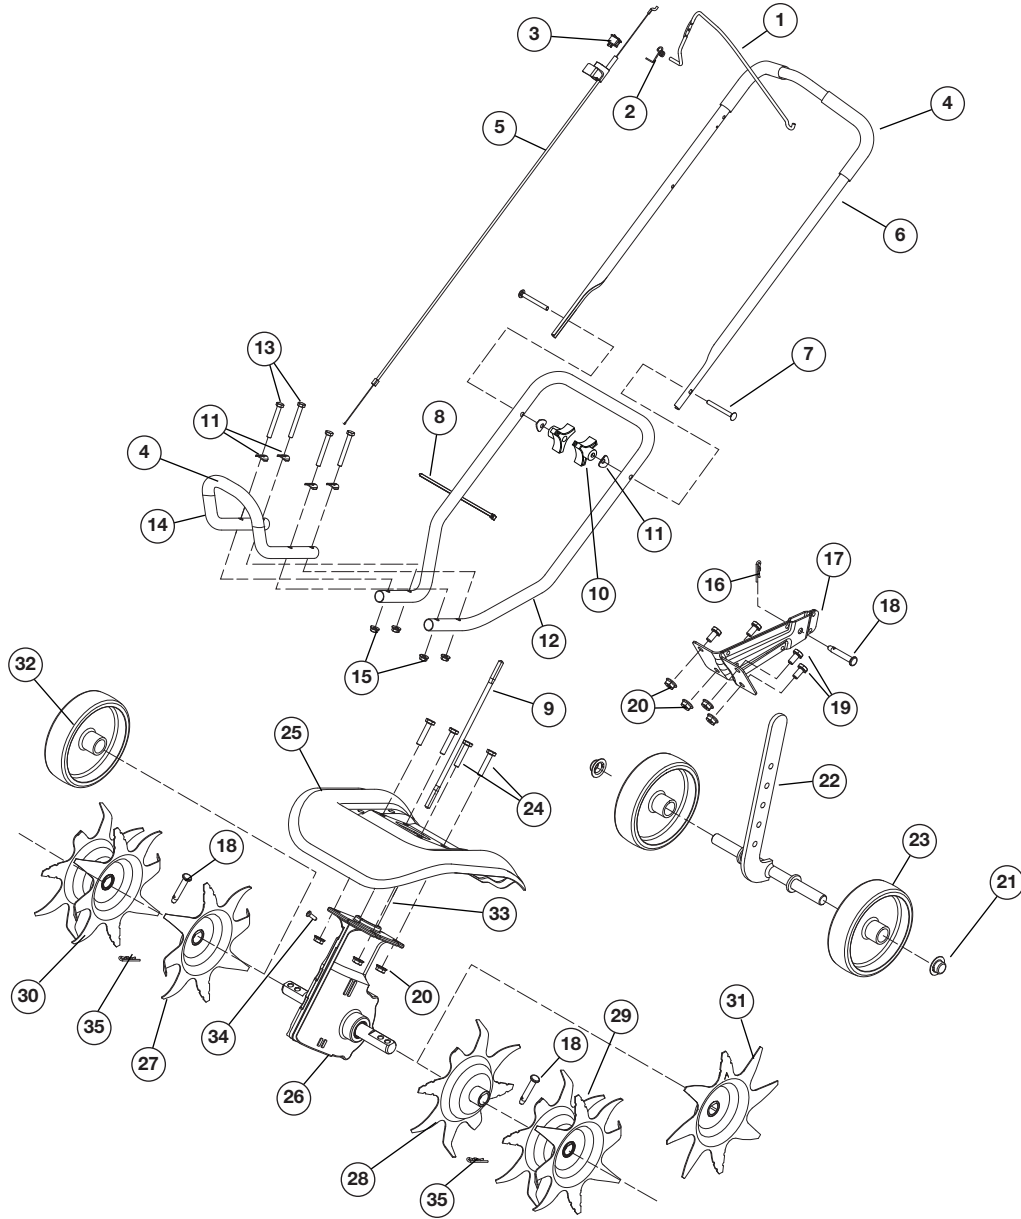

REPLACEMENT PARTS - MODEL TB146 EC 4-CYCLE GAS CULTIVATOR PPN 21BK146G966

Item	Part No.	Description
1	753-04042	Throttle Control
2	753-05940	Torsion Spring
3	791-182405	On/Off Switch
4	753-04044	Foam Grip
5	753-06050	Throttle Cable
6	753-04498	Upper Handle
7	791-182899	Bolt
8	753-04049	Cable Tie
9	753-04499	Flex Shaft
10	791-182677	Knob
11	753-04052	Washer
12	753-04053	Lower Handle
13	753-06012	Screw
14	753-04055	Front Handle
15	753-04056	Lock Nut
16	753-04057	Cotter Pin
17	753-04058	Tailpiece Bracket Assembly
18	753-04059	Clevis Pin

Item	Part No.	Description
19	753-04060	Cap Screw
20	753-04061	Lock Nut
21	753-04062	Push Cap
22	753-04063	Wheel Support Bracket Assembly
23	753-04501	Wheel
24	753-05001	Bolt
25	753-06010	Tine Shield
26	753-06063	Gear Box Assembly
27	753-05986	Tine (Right Outer)
28	753-05987	Tine (Left Inner)
29	753-06015	Tine (Left Outer)
30	753-06016	Tine (Right Outer)
31	753-05988	Edger Tine
32	753-04068	Edger Wheel
33	753-06242	Drive Shaft Housing
34	791-180288	Sleeve Retaining Bolt
35	753-06013	Bow Clip