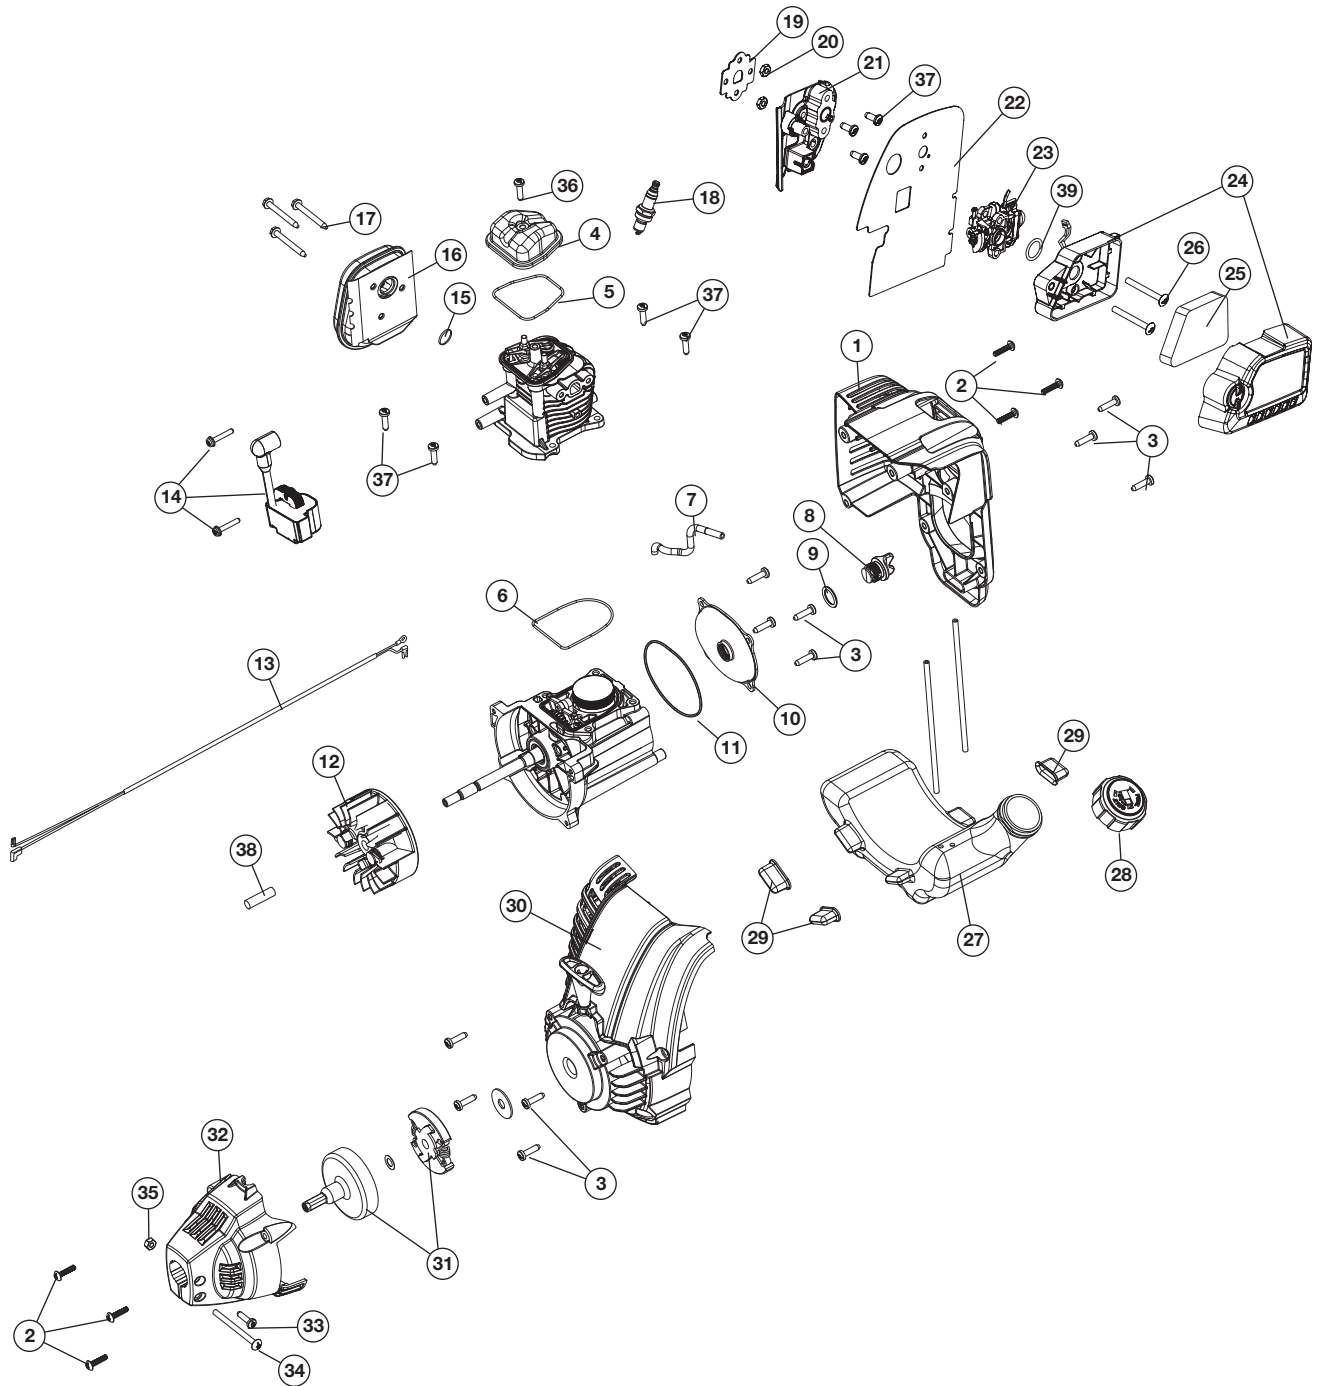

REPLACEMENT PARTS - MODEL TB146 EC 4-CYCLE GAS CULTIVATOR PPN 21BK146G966

REPLACEMENT PARTS - MODEL TB146 EC

4-CYCLE GAS CULTIVATOR

PPN 21BK146G966

<u>Item</u>	<u>Part No.</u>	<u>Description</u>	<u>Item</u>	<u>Part No.</u>	<u>Description</u>
1	753-06237	Engine Cover Assembly (includes 2 & 3)	24	753-06020	Air Cleaner Cover Assembly (includes 25)
2	753-04595	Cover Screw	25	753-05996	Air Filter
3	753-05377	Starter Screw	26	753-05233	Air Filter Screw
4	753-05209	Rocker Cover	27	753-06240	Fuel Tank Assembly w/Fuel Lines (includes 28)
5	753-05210	Rocker Cover O-Ring	28	753-1229	Fuel Cap
6	753-05232	Cylinder O-Ring	29	753-05259	Fuel Tank Pads
7	791-182379	Breather Hose	30	753-06239	Starter Housing Assembly (includes 3)
8	753-05408	Oil Plug (includes 9)	31	753-06281	Clutch Assembly
9	791-182290	Oil Plug O-Ring	32	753-05263	Clutch Cover (includes 2)
10	753-06111	Crank Case Cover	33	753-04466	Anti-Rotation Screw
11	753-05238	Crank Case Cover O-Ring	34	753-04003	Clamp Screw
12	753-06396	Flywheel Assembly	35	791-180217	Clamp Nut
13	753-05785	Lead Wires	36	791-181025	Rocker Cover Screw
14	753-05301	Module Assembly	37	791-181003	Screw
15	753-05244	Muffler Gasket	38	753-05078	Spacer
16	753-06238	Muffler Assembly (includes 15 & 17)	39	791-181751	O-ring
17	753-05246	Muffler Screw	*	753-05297	Spark Arrestor Assembly
18	753-05784	Spark Plug	*	753-06225	Shortblock Assembly (includes 3-12 14, 15, 17 & 24)
19	753-05247	Insulator Gasket			
20	753-05248	Insulator Nut			
21	753-05249	Insulator	*		Items Not Shown
22	753-05366	Carburetor Gasket			
23	753-05251	Carburetor w/Primer