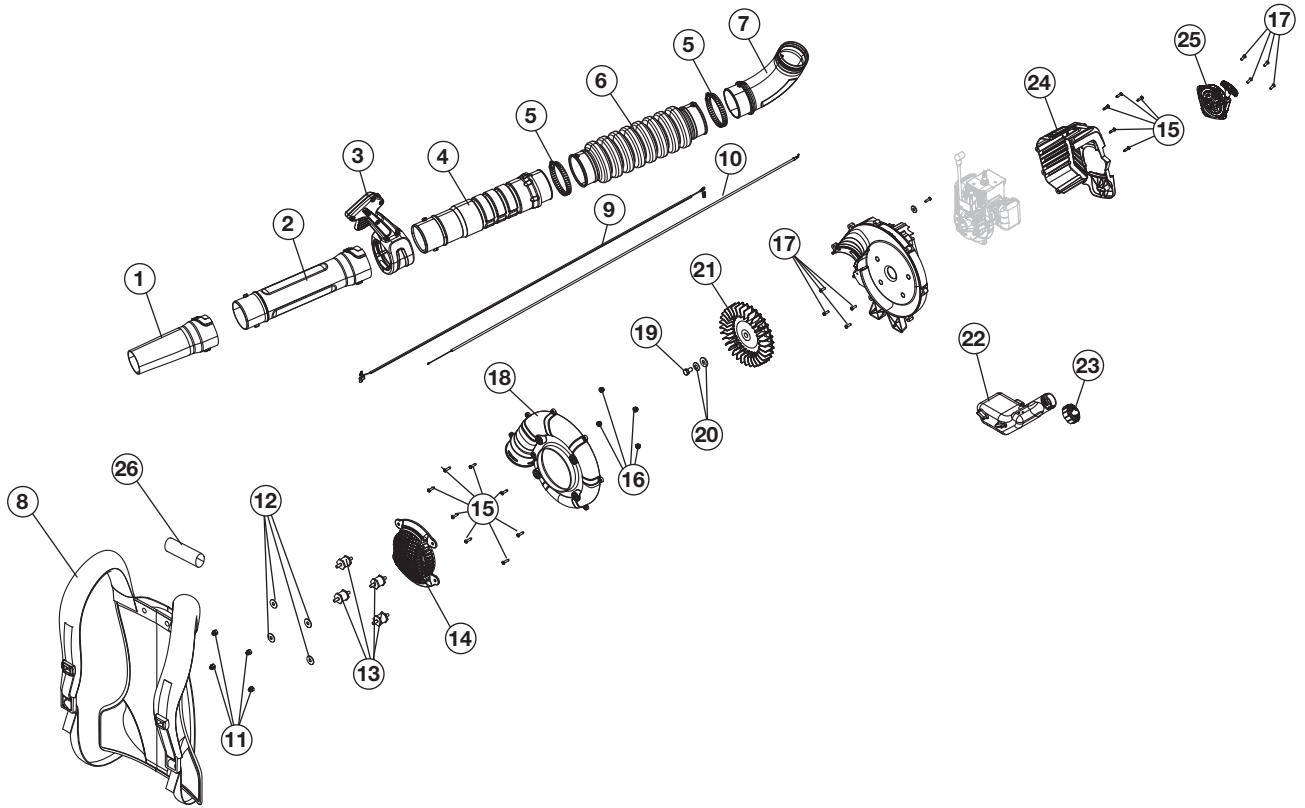

# REPLACEMENT PARTS - MODEL TB2BP

## 2-CYCLE GAS BACKPACK BLOWER

PPN 41AR2BEG966

Item	Part No.	Description
1	753-06418	Muffler Assembly (includes 2)
2	753-06419	Muffler Gasket
3	753-06441	Shortblock Assembly (includes 4 & 11-17)
4	753-06193	Spark Plug
5	753-06184	Insulator O-Ring
6	753-06189	Insulator Assembly (includes 5)
7	753-06253	Carburetor Gasket
8	753-06442	Carburetor Assembly (includes 7)
9	791-181757	Air Filter

Item	Part No.	Description
10	753-05634	Air Cleaner Assembly (includes 9)
11	753-06443	Module Assembly
12	753-05703	Screw
13	753-06440	Cylinder Gasket
14	753-05705	Flywheel Adaptor
15	753-05706	Washer
16	753-05707	Bushing
17	753-06246	Flywheel Assembly
18	753-06091	Pawl Assembly
19	753-06104	Electric Start Adaptor

**REPLACEMENT PARTS - MODEL TB2BP**  
**2-CYCLE GAS BACKPACK BLOWER**  
 PPN 41AR2BEG966

<u>Item</u>	<u>Part No.</u>	<u>Description</u>	<u>Item</u>	<u>Part No.</u>	<u>Description</u>
1	753-06000	Nozzle	14	753-05786	Intake Cover
2	753-05971	Lower Blower Tube	15	791-181345	Screw
3	753-05975	Throttle Grip Assembly	16	791-180050	Nut
4	753-05991	Upper Blower Tube	17	791-181862	Screw
5	753-05640	Clamp	18	753-06597	Impeller Housing Assembly (includes 13-17)
6	753-05641	Flex Tube	19	791-182414	Bolt
7	753-05990	Elbow	20	753-04482	Impeller Hardware (includes 19)
8	753-05645	Harness	21	753-05651	Impeller (includes 19 & 20)
9	753-05643	Lead Wire	22	753-05654	Fuel Tank Assembly (includes 23)
10	753-06434	Throttle Cable	23	791-182529	Fuel Cap
11	753-05647	Nut	24	753-06598	Housing Assembly (includes 15)
12	791-182678	Washer	25	753-06596	Starter Assembly (includes 17)
13	753-05648	Insulator Mount	26	753-06345	Grip