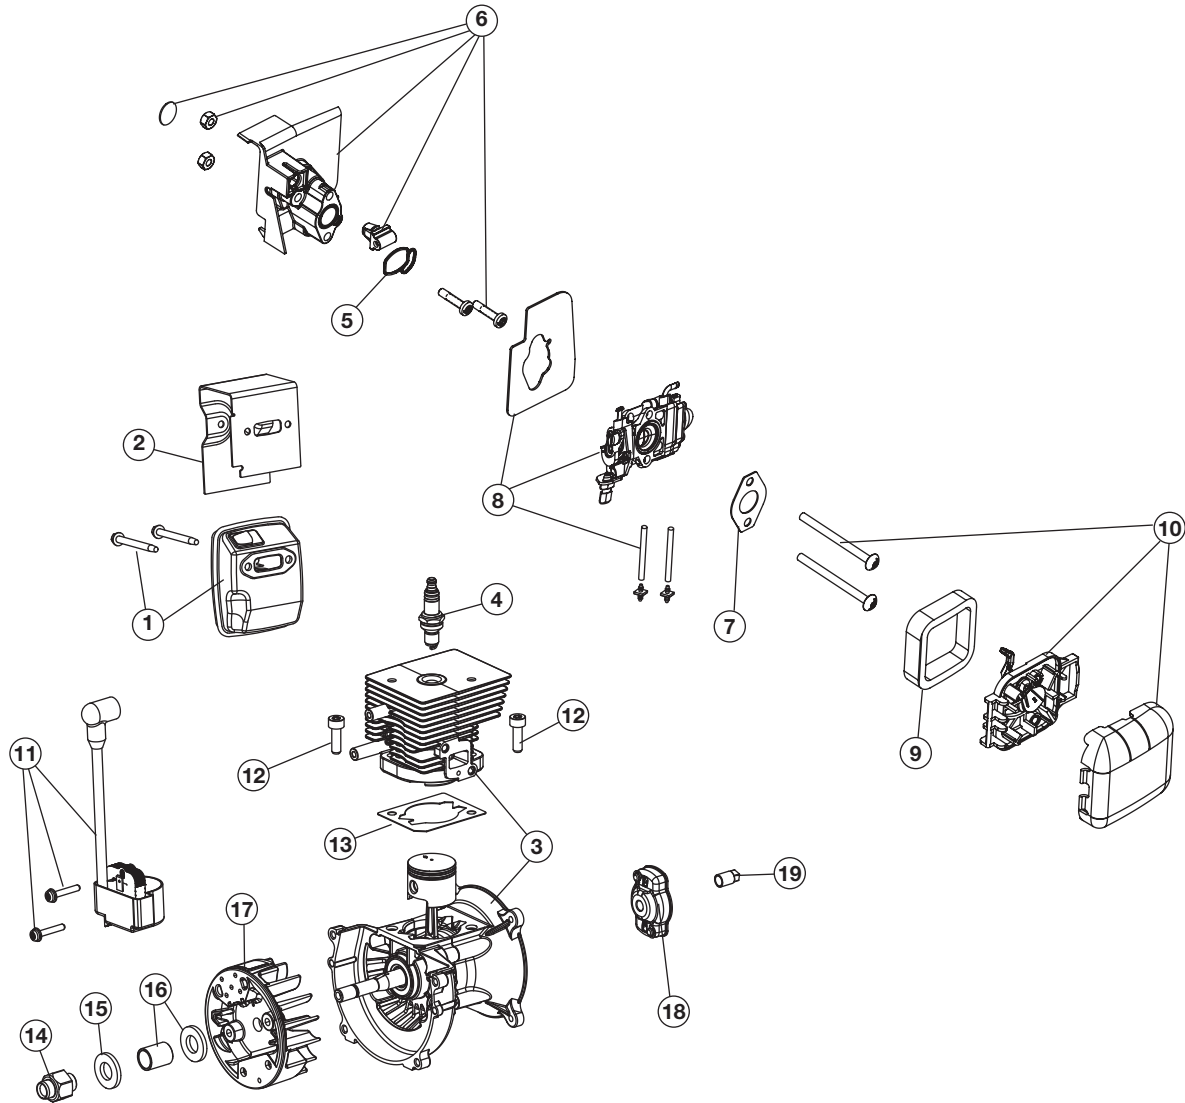

# REPLACEMENT PARTS - MODEL TB2BP

## 2-CYCLE GAS BACKPACK BLOWER

PPN 41AR2BEG966

Item	Part No.	Description
1	753-06418	Muffler Assembly (includes 2)
2	753-06419	Muffler Gasket
3	753-06441	Shortblock Assembly (includes 4 & 11-17)
4	753-06193	Spark Plug
5	753-06184	Insulator O-Ring
6	753-06189	Insulator Assembly (includes 5)
7	753-06253	Carburetor Gasket
8	753-06442	Carburetor Assembly (includes 7)
9	791-181757	Air Filter

Item	Part No.	Description
10	753-05634	Air Cleaner Assembly (includes 9)
11	753-06443	Module Assembly
12	753-05703	Screw
13	753-06440	Cylinder Gasket
14	753-05705	Flywheel Adaptor
15	753-05706	Washer
16	753-05707	Bushing
17	753-06246	Flywheel Assembly
18	753-06091	Pawl Assembly
19	753-06104	Electric Start Adaptor

**REPLACEMENT PARTS - MODEL TB2BP**  
**2-CYCLE GAS BACKPACK BLOWER**  
 PPN 41AR2BEG966

<u>Item</u>	<u>Part No.</u>	<u>Description</u>	<u>Item</u>	<u>Part No.</u>	<u>Description</u>
1	753-06000	Nozzle	14	753-05786	Intake Cover
2	753-05971	Lower Blower Tube	15	791-181345	Screw
3	753-05975	Throttle Grip Assembly	16	791-180050	Nut
4	753-05991	Upper Blower Tube	17	791-181862	Screw
5	753-05640	Clamp	18	753-06597	Impeller Housing Assembly (includes 13-17)
6	753-05641	Flex Tube	19	791-182414	Bolt
7	753-05990	Elbow	20	753-04482	Impeller Hardware (includes 19)
8	753-05645	Harness	21	753-05651	Impeller (includes 19 & 20)
9	753-05643	Lead Wire	22	753-05654	Fuel Tank Assembly (includes 23)
10	753-06434	Throttle Cable	23	791-182529	Fuel Cap
11	753-05647	Nut	24	753-06598	Housing Assembly (includes 15)
12	791-182678	Washer	25	753-06596	Starter Assembly (includes 17)
13	753-05648	Insulator Mount	26	753-06345	Grip