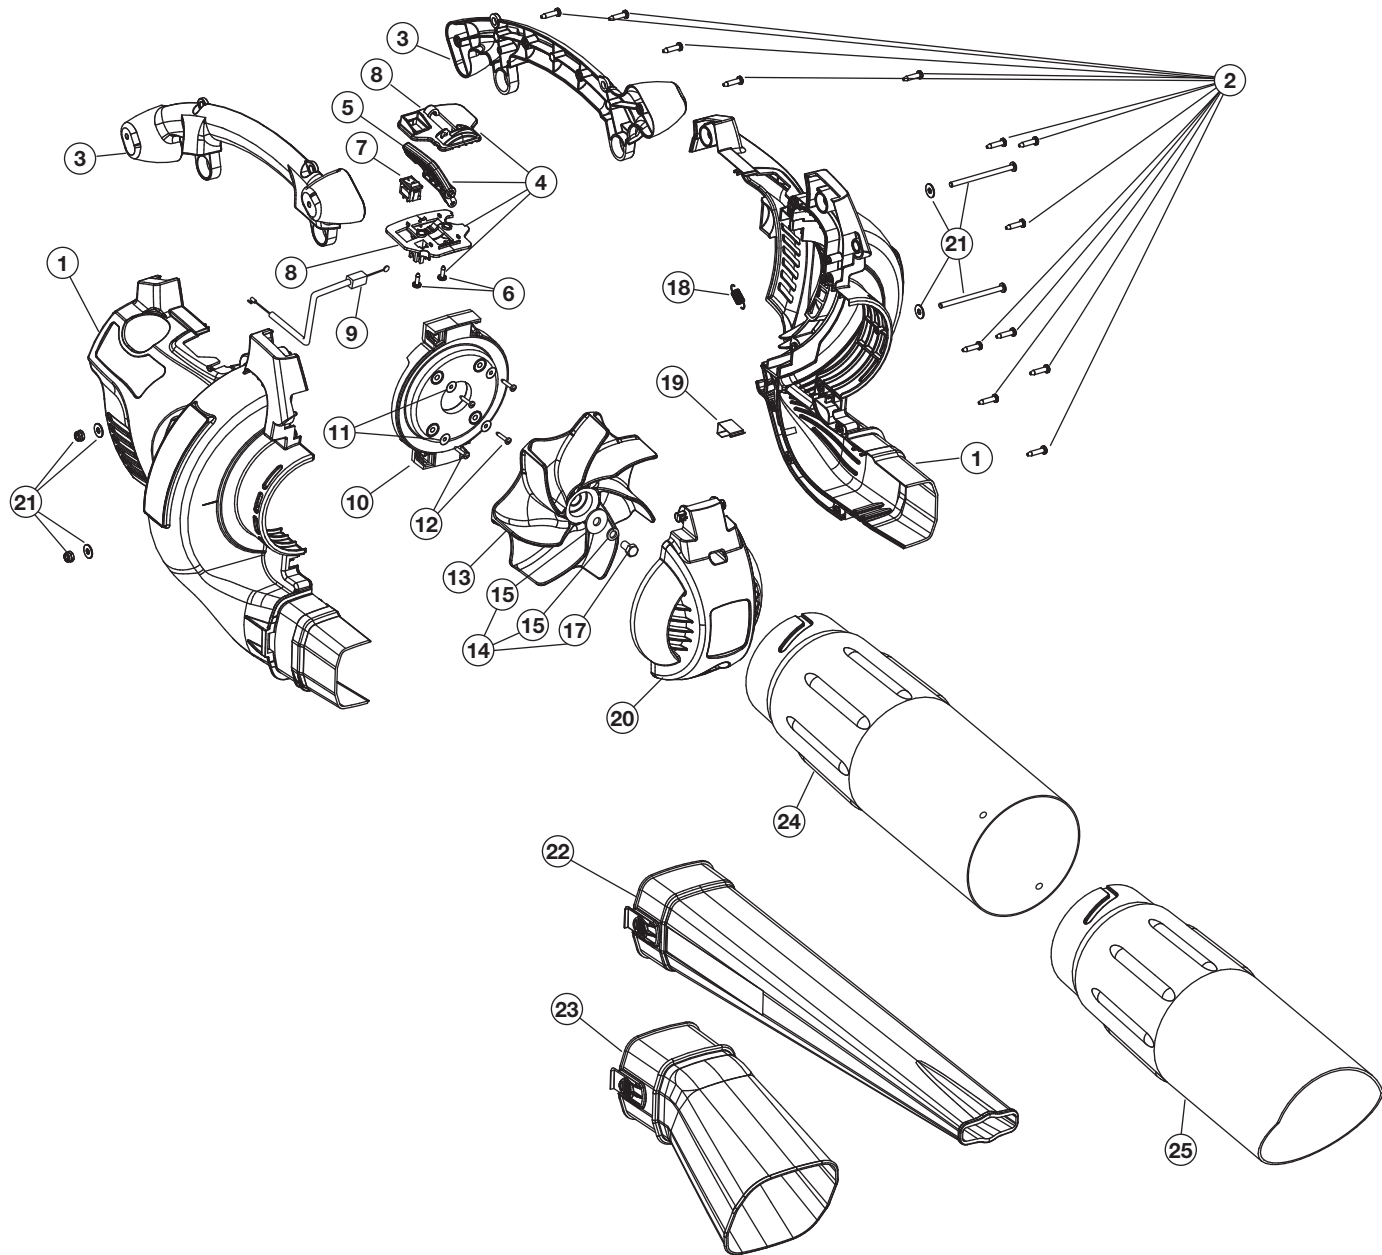

HOUSING PARTS - MODEL YM320BV

2-CYCLE GAS MULCHING BLOWER VACUUM

PPN- 41CS320G901

Item	Part No.	Description
1	753-04450	Engine Cover Assm (includes 2)
2	791-181345	Screw
3	753-04451	Handle Assm (includes 2)
4	753-05013A	Throttle control Assm (includes 5, 6 & 8)
5	791-00048	Throttle Control Lever
6	791-182423	Screw
7	791-182405	Rocker Switch Assm
8	791-182422	Lower Throttle Control Plate
9	791-00049	Throttle Cable
10	753-04483	Engine Mount Plate (includes 11 & 12)
11	791-182409	Washer
12	791-181903	Screw
13	753-04596	Impeller Blade
14	753-04482	Impeller Hardware (includes 15-17)
15	753-04833	Washer
16	753-04834	Lock Washer
17	791-182414	Bolt

Item	Part No.	Description
18	753-04456	Vacuum Door Spring
19	753-04455	Vacuum Door Lock
20	753-04454	Vacuum Door
21	791-182424	Mounting Plate Hardware
22	791-182647	Blower Tube
23	791-182477	Vacuum Bag Adaptor
24	791-180466	Upper Vacuum Tube
25	791-180467	Lower Vacuum Tube
*	791-612930	Cable Tie
*	753-04458	Vacuum Bag Assm (includes 23, Bag, & Cable Tie)
*	791-682075B	Shoulder Strap
*		Items Not Shown