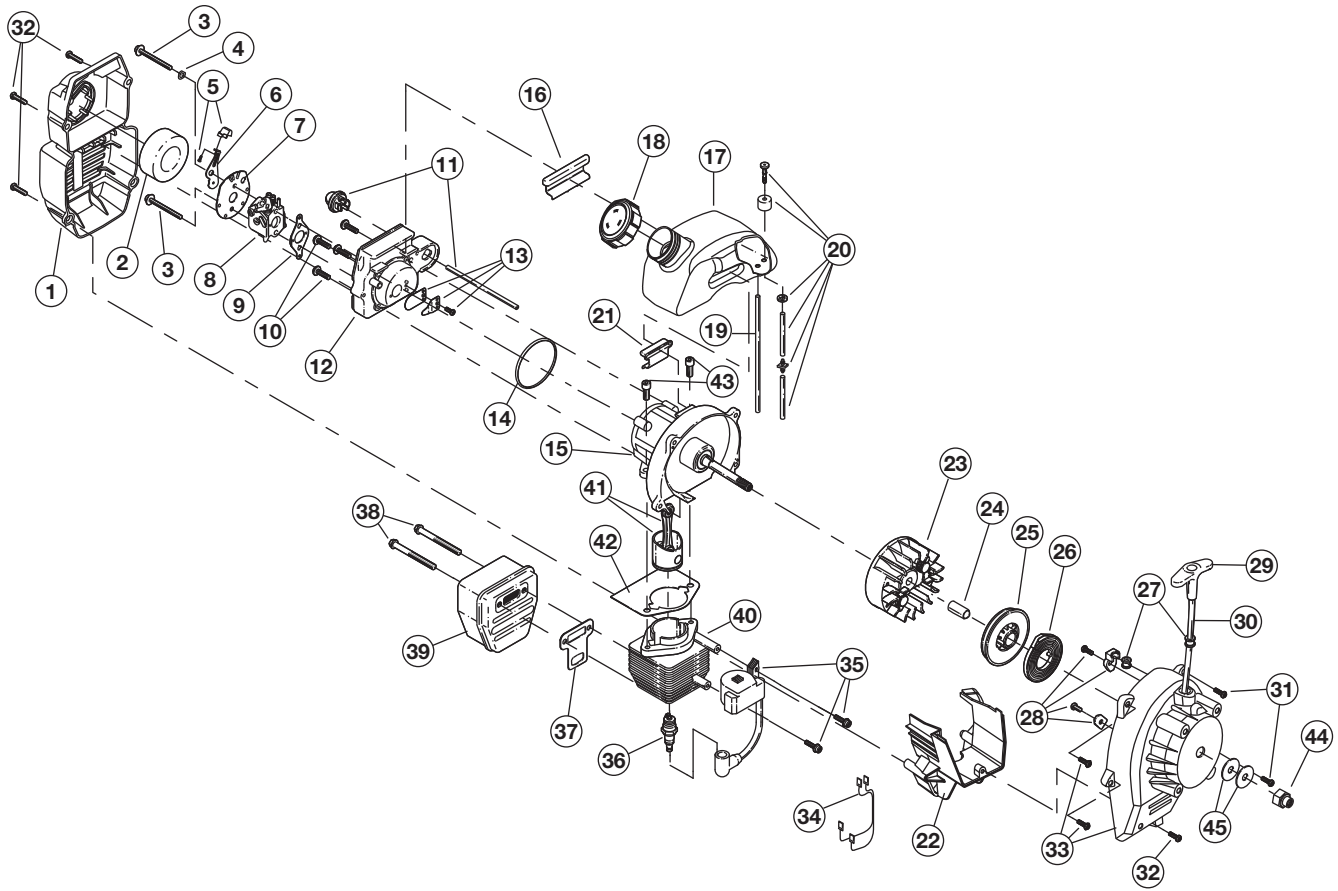

ENGINE PARTS - MODEL YM320BV

2-CYCLE GAS MULCHING BLOWER VACUUM

PPN- 41CS320G901

Item	Part No.	Description
1	753-04511	Air Cleaner/Muffler Cover Assembly (includes 2 & 32)
2	791-180350B	Air Cleaner Filter
3	791-180351	Carburetor Mounting Screw
4	791-180226	Wavey Washer
5	791-182202	Choke Knob and Screw
6	753-04418	Choke Lever Assembly (includes 5)
7	753-04419	Choke Lever and Plate (includes 6)
8	753-04408	Carburetor Assembly (includes 9 & 20)
9	791-610675	Carburetor Gasket
10	791-181860	Carb Mount Screw
11	791-683974B	Primer and Hose Assembly
12	753-1196	Carb Mount Assembly (includes 10,13 & 14)
13	791-684451	Reed Assembly
14	753-05487	O-Ring
15	753-04328	Crank Case Service Assembly (includes 10)
16	791-612134	Rear Mounting Pad
17	753-04310	Fuel Tank Assembly (includes 18-20)
18	791-182612	Fuel Cap Assembly
19	791-181086	Fuel Return Line
20	791-682039	Fuel Line Assembly
21	791-145308	Front Mounting Pad
22	791-182401	Shroud Extension (includes 32)
23	753-05240	Flywheel Assembly
24	753-04481	Spacer
25	753-1199	Recoil Pulley Assembly
26	791-613102	Recoil Spring
27	791-611061	Rope Guide
28	791-180930	Pulley Retainer Assembly

Item	Part No.	Description
29	791-181079	Pull Handle
30	791-613103	Rope
31	791-181862	Housing Screw
32	791-181345	Cover Screw
33	791-181931	Starter Housing Assembly (includes 25-32)
34	791-182402	Wire Lead Assembly
35	753-05866	Module Assembly
36	791-610311B	Spark Plug
37	791-180980	Exhaust Gasket
38	753-04620	Muffler Mounting Bolt Assembly
39	753-05709	Muffler Assembly (includes 37 & 38)
40	753-04814	Cylinder Assembly (includes 42 & 43)
41	753-04367	Piston and Rod Assembly
42	753-04182	Cylinder Gasket
43	791-182723	Cylinder Bolt
44	791-181524	Impeller Drive Nut
45	791-182396	Washer
*	753-04689	Spark Arrestor Screen
*	753-1209	Piston Ring
*	753-04895	Short Block Assembly (includes 10, 15, 36, 40-43)