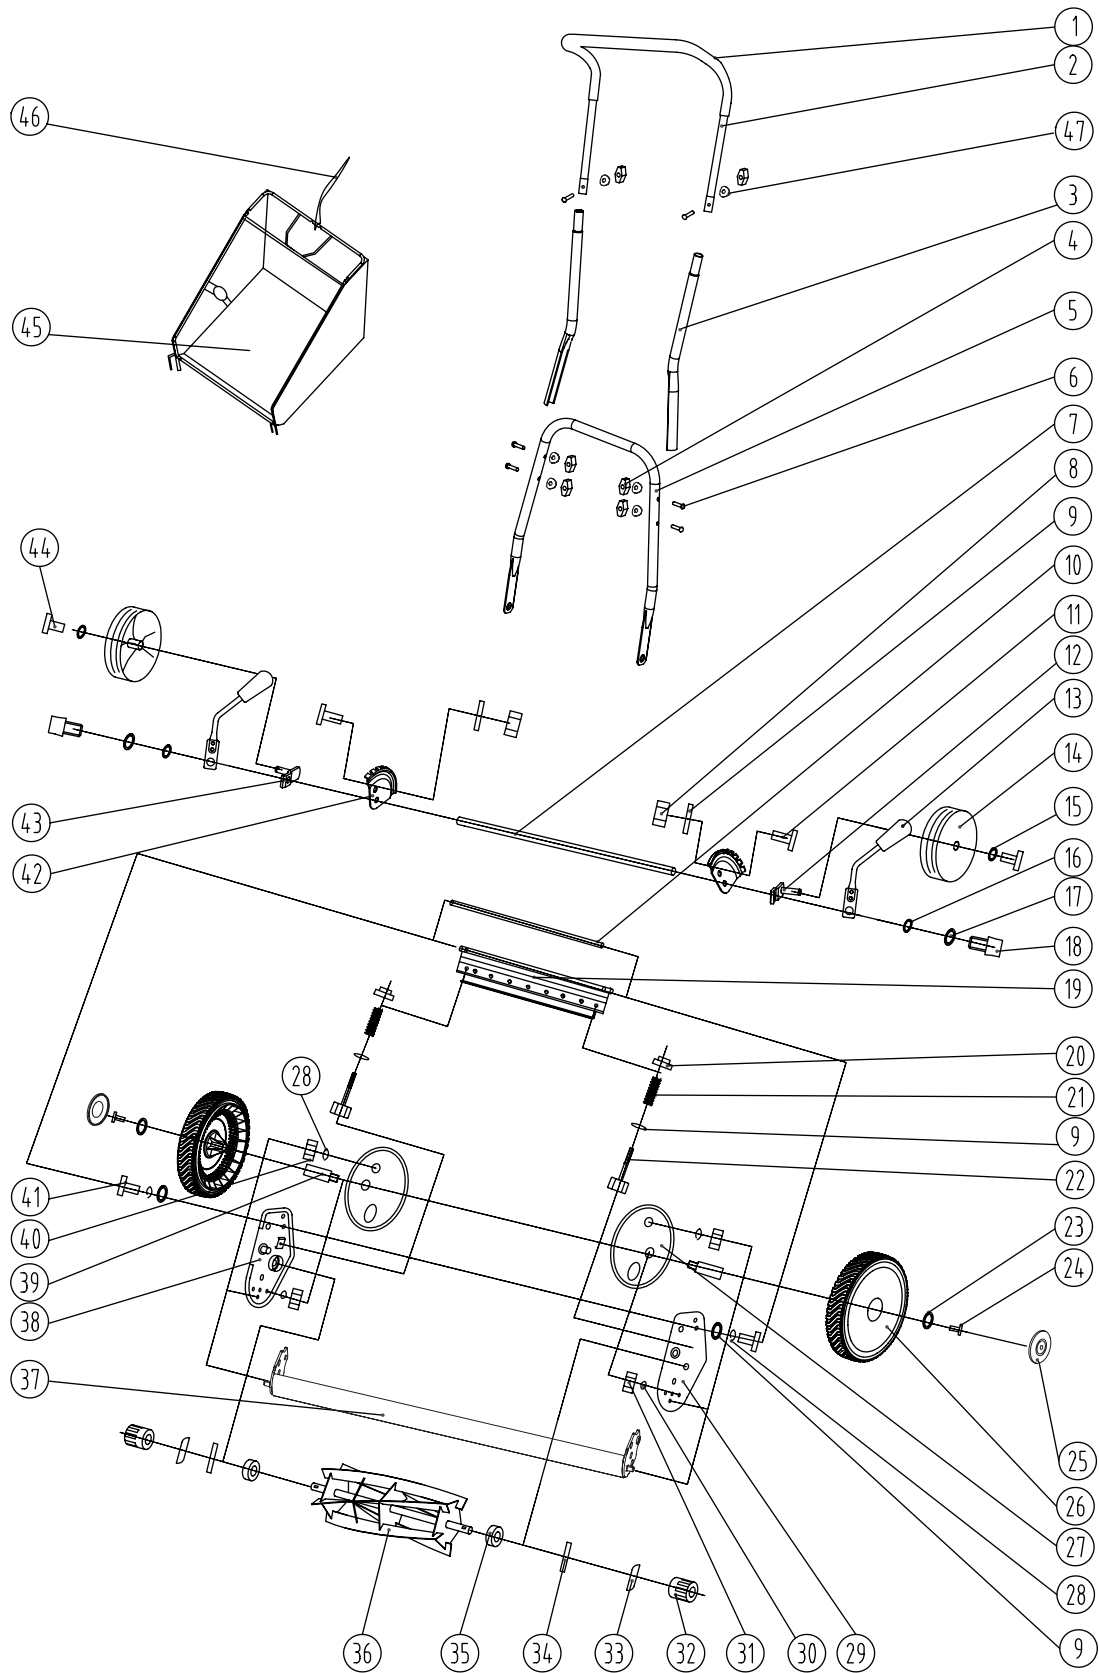

## Models 15A-3000 & 15A-3100

Ref.	Part Number	Description
1	720-04167	Grip, Handle, 26 x 16 x 630
2	749-04811	Handle, Upper
3	749-04812	Handle, Middle
4	720-04169	Knob, Orange
5	749-04813	Handle, Lower (Model 3000)
5	749-04814	Handle, Lower (Model 3100)
6	710-05321	Bolt, M6 x 35gb/T12
7	711-05531	Shaft, Rear, Black (Model 3000)
7	711-05533	Shaft, Rear, Black (Model 3100)
8	712-04292	Nut, M8, Gb/T6172.2
9	736-04563	Washer, 17 x 8.2 x 1.2
10	711-05534	Pin, (Model 3000)
10	711-05535	Pin, (Model 3100)
11	710-05322	Screw, M8-16gbt70.2
12	787-01986	Bracket, Rear, LH, Black
13	787-02085	Handle, Adjustment, RH, Orange
	787-02084	Handle, Adjustment, LH, Orange
14	734-04605	Wheel, Rear
15	736-04564	Washer, 17 x 8.2 x 1.2
16	736-04565	Washer, Gb/T955
17	736-04566	Washer, 20 x 13 x 1
18	710-05323	Bolt, M8 x 24
19	787-01965	Bracket, Lower Blade, Black (Model 3000)
19	787-01967	Bracket, Lower Blade, Black (Model 3100)
20	712-04293	Nut, M8 x 1
21	732-04854	Spacer, 65mm, 17 x 4 x 48

Ref.	Part Number	Description
22	710-05324	Bolt, M8 x 1 x 65
23	736-04567	Washer, 25 x 6.5 x 1.5
24	710-05325	Bolt, M6x20, Gb/T5780
25	731-08254	Hub Cap
26	734-04607	Wheel, Complete
27	787-01969	Bracket, Black
28	736-04568	Washer, Spacer, Gb/T7244
29	787-01973	Bracket, Support, LH, Black
30	736-04569	Washer, 20x10.2x1.4
31	712-04294	Nut, M10, Gb/T6172.2
32	717-04917	Gear, 41mm, Pa66
33	787-01976	Support, 19 x 10 x 5
34	736-04570	Washer, 34 x 15.5 x 1
35	741-04514	Bearing, 6002z
36	742-04362	Blade, Roller (Model 3000)
36	742-04363	Blade, Roller (Model 3100)
37	787-01978	Shield, Deflector (Model 3000)
37	787-01980	Shield, Deflector (Model 3100)
38	787-01982	Bracket, Support, RH, Black
39	711-05536	Axle, Wheel, 19x65.5
40	712-04295	Nut, M8, Gb/T6170
41	710-05326	Bolt, M8x16gb/T5781
42	787-02083	Bracket, Adjustment, 9 Tooth
43	787-01988	Bracket, Rear, RH, Black
44	710-05327	Bolt, M6x10 Gb/T5780
45	764-04133	Grass Bag (Model 3100)
46	727-04374	Strap, Grass Bag (Model 3100)
47	736-04573	Saddle Washer