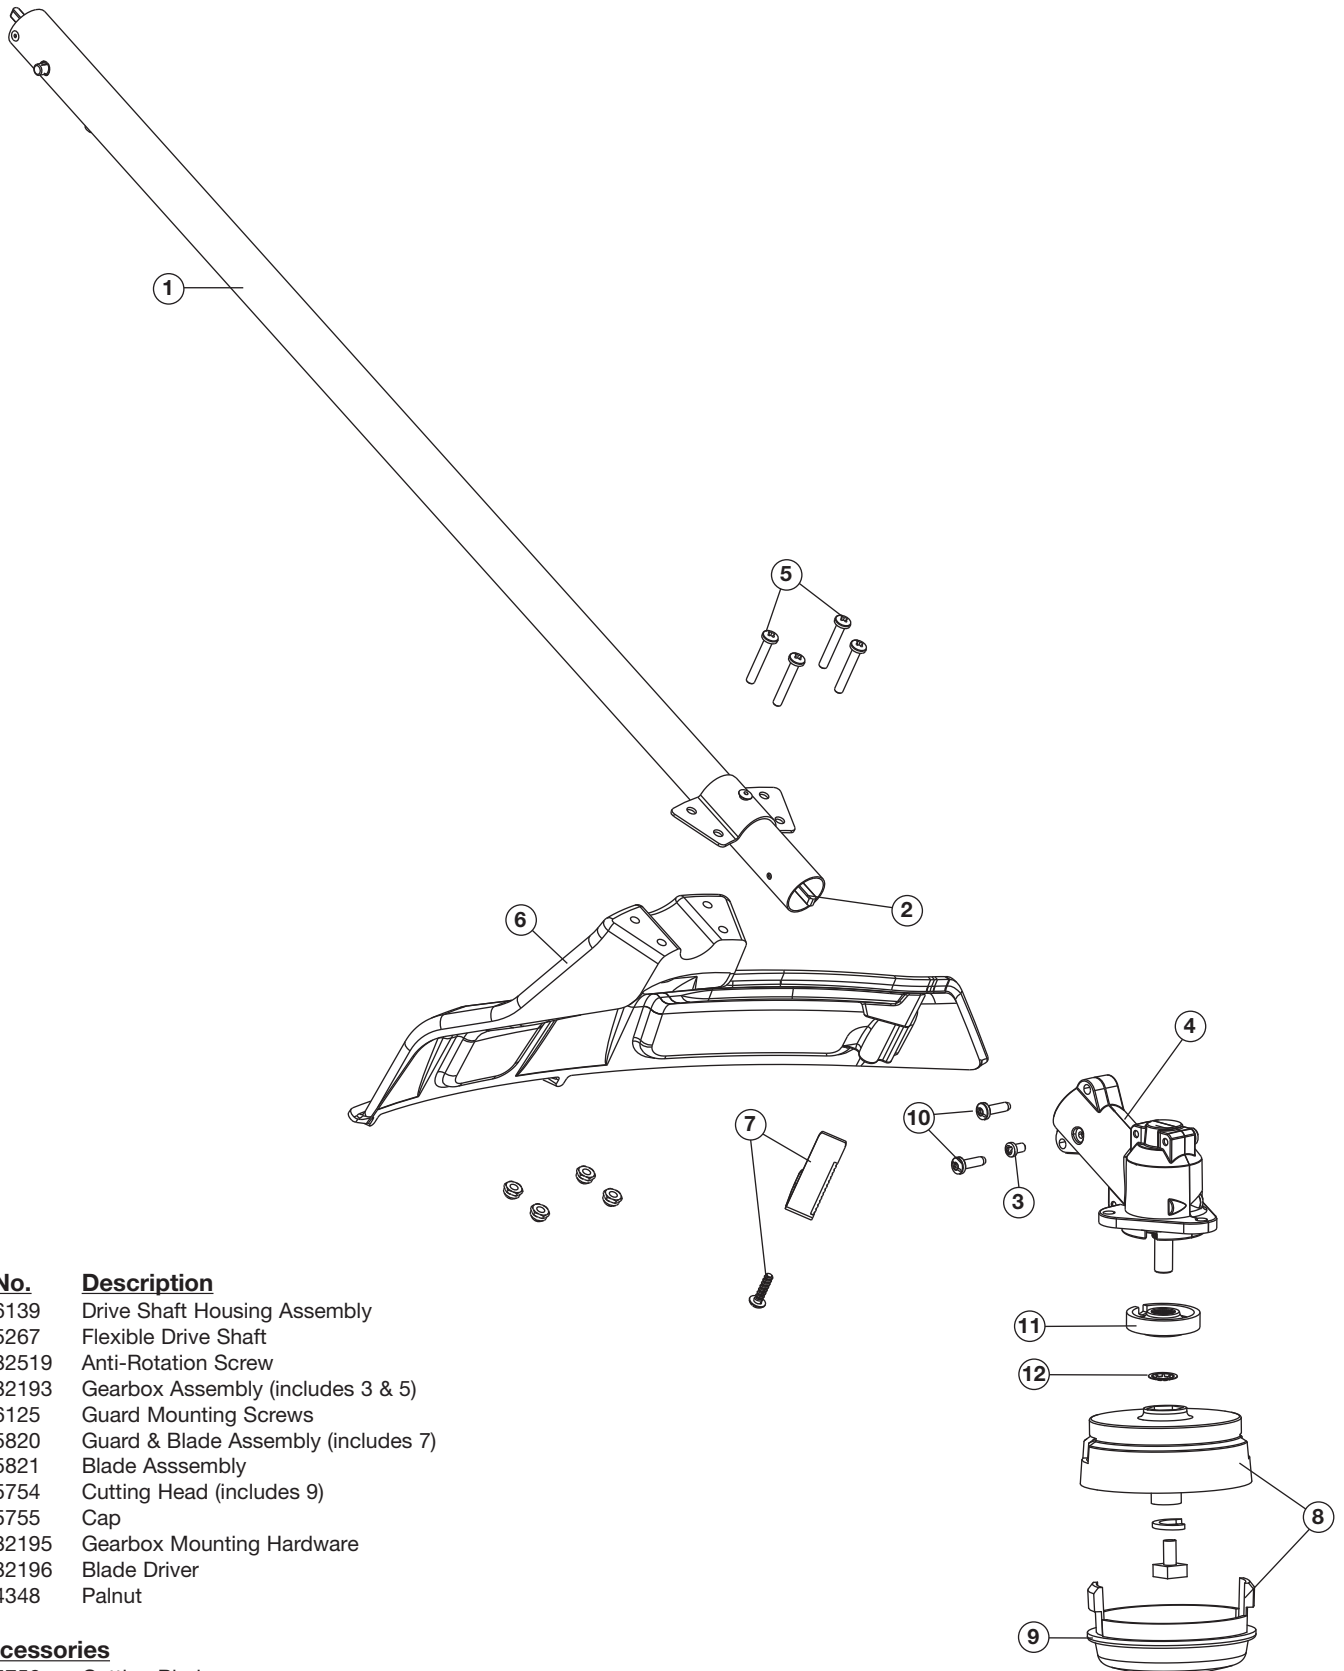

REPLACEMENT PARTS - MODEL AF720
STRAIGHT SHAFT ADD-ON
 PPN 41AJAF-C902

Item	Part No.	Description
1	753-06139	Drive Shaft Housing Assembly
2	753-05267	Flexible Drive Shaft
3	791-182519	Anti-Rotation Screw
4	791-182193	Gearbox Assembly (includes 3 & 5)
5	753-06125	Guard Mounting Screws
6	753-05820	Guard & Blade Assembly (includes 7)
7	753-05821	Blade Assembly
8	753-05754	Cutting Head (includes 9)
9	753-05755	Cap
10	791-182195	Gearbox Mounting Hardware
11	791-182196	Blade Driver
12	753-04348	Palnut

Optional Accessories

- * 753-05756 Cutting Blades
- * 791-612605 Hanger
- * Items Not Shown