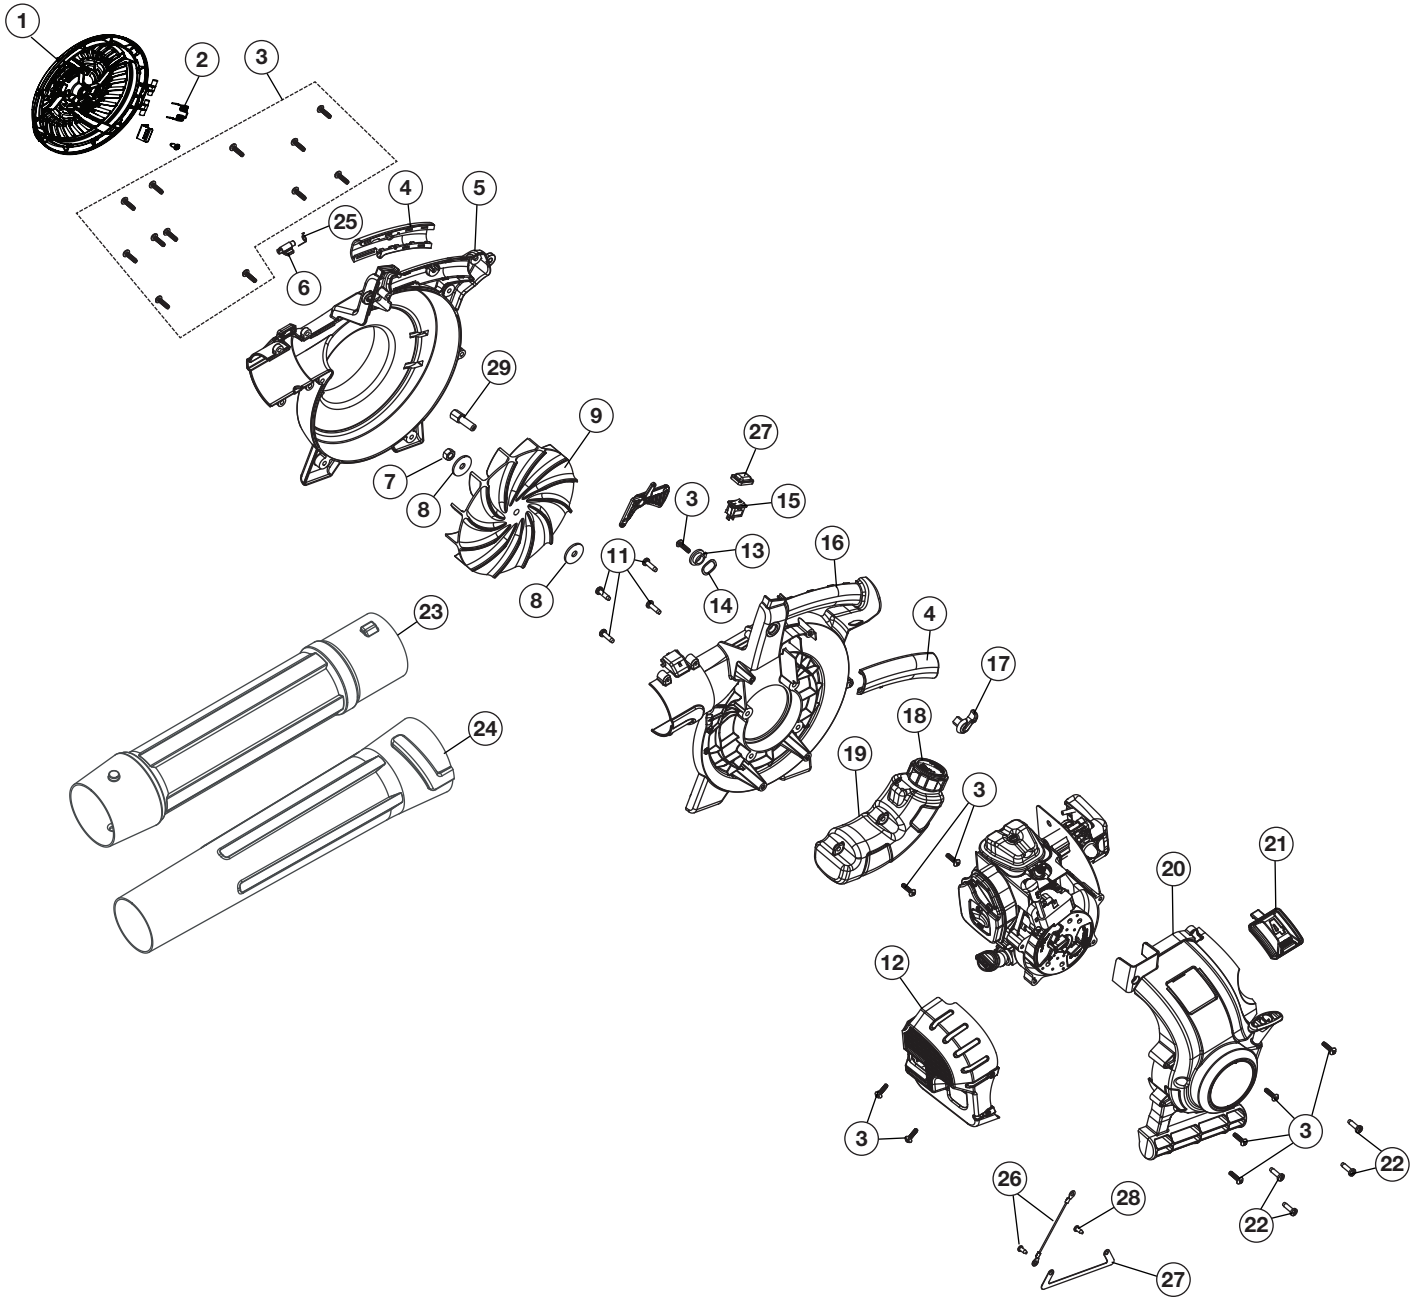

REPLACEMENT PARTS - MODEL TB4HB EC 4-CYCLE BACKPACK BLOWER

PPN 41CS4SCG966

Item	Part No.	Description	Item	Part No.	Description
1	753-05246	Muffler Screws	19	753-05906	Flywheel Assembly
2	753-05900	Muffler Assembly (includes 1 & 3)	20	753-05907	Module
3	753-05244	Muffler Gasket	21	753-05400	Oil Plug
4	791-181025	Screw	22	753-05682	Oil Fill Tube (includes 23)
5	753-05901	Rocker Cover	23	753-05377	Screw
6	753-05902	O-Ring	24	753-05910	O-Ring
7	791-181003	Screw	25	753-05784	Spark Plug
8	753-05903	Throttle Cable	26	753-05911	Lead Wire
9	753-05673	Insulator Gasket	27	753-06677	Short Block Assembly (includes 4-7 & 21-25)
10	753-05248	Nut	28	791-181003	Screw
11	753-05904	Insulator			
12	753-05905	Carburetor Gasket			
13	753-05908	Carburetor			
14	791-181751	Carburetor O-Ring			
15	753-05253	Screw			
16	753-04223	Air Cleaner Assembly (includes 17)			
17	791-181757	Air Filter			
18	753-05687	Nut			

REPLACEMENT PARTS - MODEL TB4HB EC

4-CYCLE BACKPACK BLOWER

PPN 41CS4SCG966

Item	Part No.	Description
1	753-06719	Intake Cover Assembly
2	753-05918	Spring
3	753-04595	Screw
4	753-05919	Handle Grips
5	753-06679	Impeller Housing (includes 4)
6	753-05926	Latch Tube
7	753-05927	Nut
8	753-06444	Washer
9	753-05929	Impeller
10	753-05930	Throttle Trigger
11	791-181003	Screw
12	753-05931	Muffler Cover (includes 3)
13	753-05924	Inner Trigger Lock
14	753-05925	Wavey Washer
15	791-182405	Switch

Item	Part No.	Description
16	753-05921	Impeller Housing (includes 4)
17	753-05932	Outer Trigger Lock
18	753-05289	Fuel Cap
19	753-05933	Fuel Tank Assembly (includes 18)
20	753-05941	Engine Cover Assembly (includes 3, 21 & 22)
21	753-05935	Spark Plug Cover
22	753-05377	Screw
23	753-05936	Upper Tube
24	753-05937	Lower Tube
25	753-05939	Latch Spring
26	753-05964	Wire Ground
27	753-05965	Strap Ground
28	753-1202	Screw
29	753-06700	Adapter