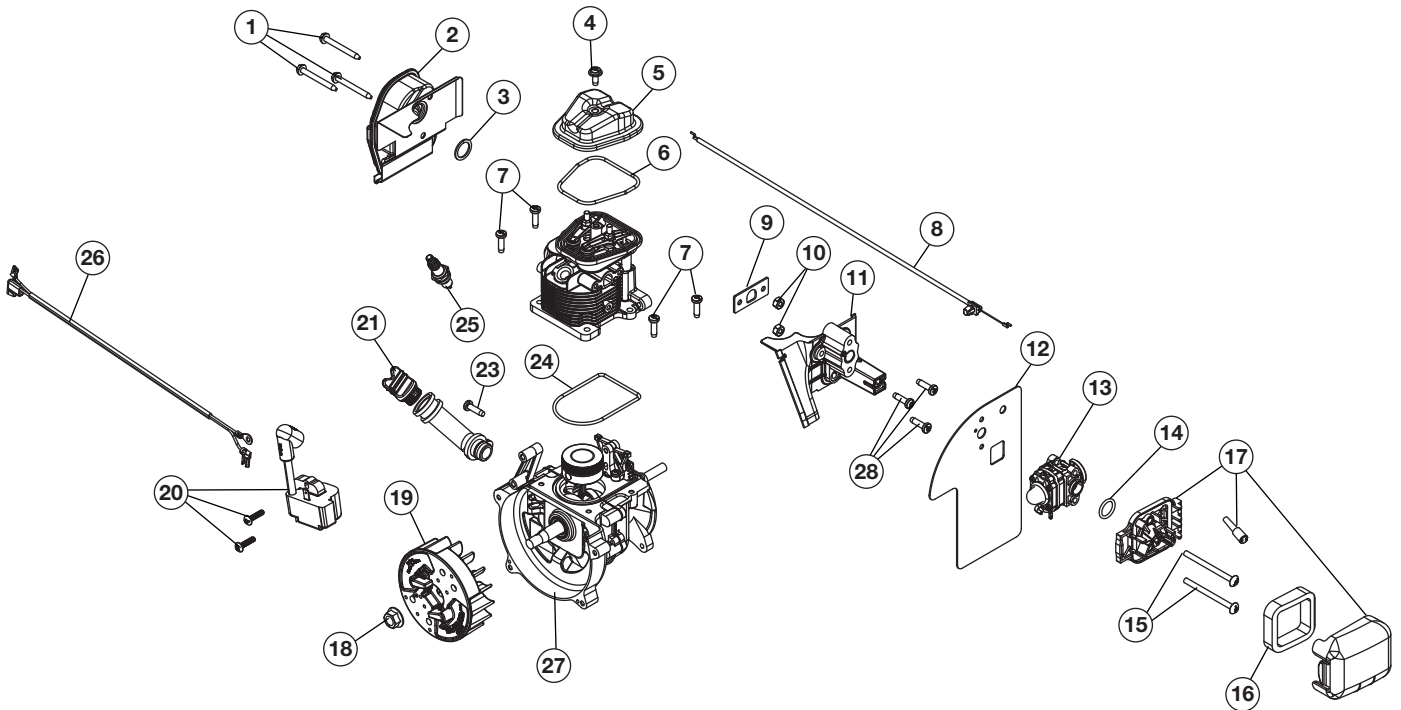

REPLACEMENT PARTS - MODEL TB4HB EC 4-CYCLE BACKPACK BLOWER

PPN 41CS4SCG966

Item	Part No.	Description	Item	Part No.	Description
1	753-05246	Muffler Screws	19	753-05906	Flywheel Assembly
2	753-05900	Muffler Assembly (includes 1 & 3)	20	753-05907	Module
3	753-05244	Muffler Gasket	21	753-05400	Oil Plug
4	791-181025	Screw	22	753-05682	Oil Fill Tube (includes 23)
5	753-05901	Rocker Cover	23	753-05377	Screw
6	753-05902	O-Ring	24	753-05910	O-Ring
7	791-181003	Screw	25	753-05784	Spark Plug
8	753-05903	Throttle Cable	26	753-05911	Lead Wire
9	753-05673	Insulator Gasket	27	753-06677	Short Block Assembly (includes 4-7 & 21-25)
10	753-05248	Nut	28	791-181003	Screw
11	753-05904	Insulator			
12	753-05905	Carburetor Gasket			
13	753-05908	Carburetor			
14	791-181751	Carburetor O-Ring			
15	753-05253	Screw			
16	753-04223	Air Cleaner Assembly (includes 17)			
17	791-181757	Air Filter			
18	753-05687	Nut			

REPLACEMENT PARTS - MODEL TB4HB EC

4-CYCLE BACKPACK BLOWER

PPN 41CS4SCG966

Item	Part No.	Description
1	753-06719	Intake Cover Assembly
2	753-05918	Spring
3	753-04595	Screw
4	753-05919	Handle Grips
5	753-06679	Impeller Housing (includes 4)
6	753-05926	Latch Tube
7	753-05927	Nut
8	753-06444	Washer
9	753-05929	Impeller
10	753-05930	Throttle Trigger
11	791-181003	Screw
12	753-05931	Muffler Cover (includes 3)
13	753-05924	Inner Trigger Lock
14	753-05925	Wavey Washer
15	791-182405	Switch

Item	Part No.	Description
16	753-05921	Impeller Housing (includes 4)
17	753-05932	Outer Trigger Lock
18	753-05289	Fuel Cap
19	753-05933	Fuel Tank Assembly (includes 18)
20	753-05941	Engine Cover Assembly (includes 3, 21 & 22)
21	753-05935	Spark Plug Cover
22	753-05377	Screw
23	753-05936	Upper Tube
24	753-05937	Lower Tube
25	753-05939	Latch Spring
26	753-05964	Wire Ground
27	753-05965	Strap Ground
28	753-1202	Screw
29	753-06700	Adapter