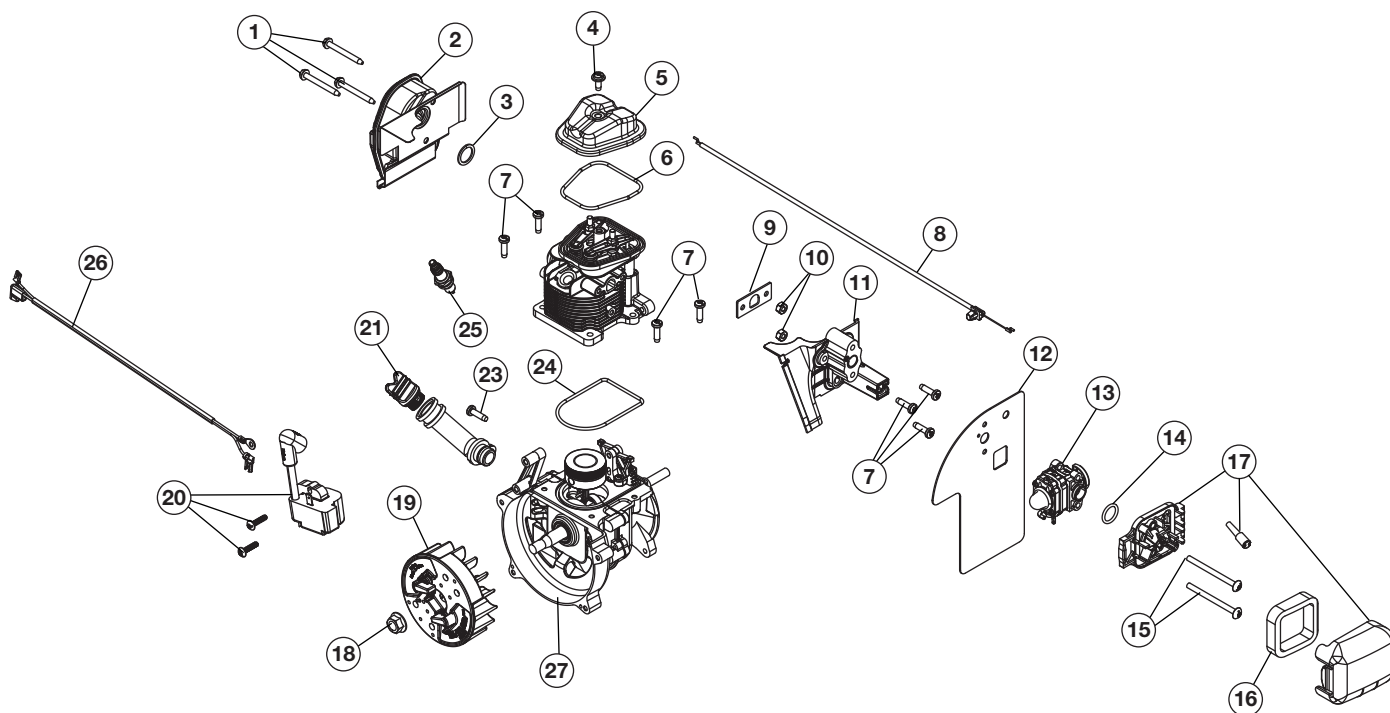

REPLACEMENT PARTS - MODEL TB4HB EC

4-CYCLE BACKPACK BLOWER

PPN 41CS4SCG966

Item	Part No.	Description
1	753-05246	Muffler Screws
2	753-05900	Muffler Assembly (includes 1 & 3)
3	753-05244	Muffler Gasket
4	791-181025	Screw
5	753-05901	Rocker Cover
6	753-05902	O-Ring
7	791-181003	Screw
8	753-05903	Throttle Cable
9	753-05673	Insulator Gasket
10	753-05248	Nut
11	753-05904	Insulator
12	753-05905	Carburetor Gasket
13	753-05908	Carburetor
14	791-181751	Carburetor O-Ring
15	753-05253	Screw
16	753-04223	Air Cleaner Assembly (includes 17)
17	791-181757	Air Filter
18	753-05687	Nut

Item	Part No.	Description
19	753-05906	Flywheel Assembly
20	753-05907	Module
21	753-05400	Oil Plug
22	753-05682	Oil Fill Tube (includes 23)
23	753-05377	Screw
24	753-05910	O-Ring
25	753-05784	Spark Plug
26	753-05911	Lead Wire
27	753-06677	Short Block Assembly (includes 4-7 & 21-25)

REPLACEMENT PARTS - MODEL TB4HB EC

4-CYCLE BACKPACK BLOWER

PPN 41CS4SCG966

Item	Part No.	Description
1	753-06719	Intake Cover Assembly
2	753-05918	Spring
3	753-04595	Screw
4	753-05919	Handle Grips
5	753-06679	Impeller Housing (includes 4)
6	753-05926	Latch Tube
7	753-05927	Nut
8	753-06444	Washer
9	753-05929	Impeller
10	753-05930	Throttle Trigger
11	791-181003	Screw
12	753-05931	Muffler Cover (includes 3)
13	753-05924	Inner Trigger Lock
14	753-05925	Wavey Washer
15	791-182405	Switch

Item	Part No.	Description
16	753-05921	Impeller Housing (includes 4)
17	753-05932	Outer Trigger Lock
18	753-05289	Fuel Cap
19	753-05933	Fuel Tank Assembly (includes 18)
20	753-05941	Engine Cover Assembly (includes 3, 21 & 22)
21	753-05935	Spark Plug Cover
22	753-05377	Screw
23	753-05936	Upper Tube
24	753-05937	Lower Tube
25	753-05939	Latch Spring
26	753-05964	Wire Ground
27	753-05965	Strap Ground
28	753-1202	Screw
29	753-06700	Adapter
30	753-06806	Spacer