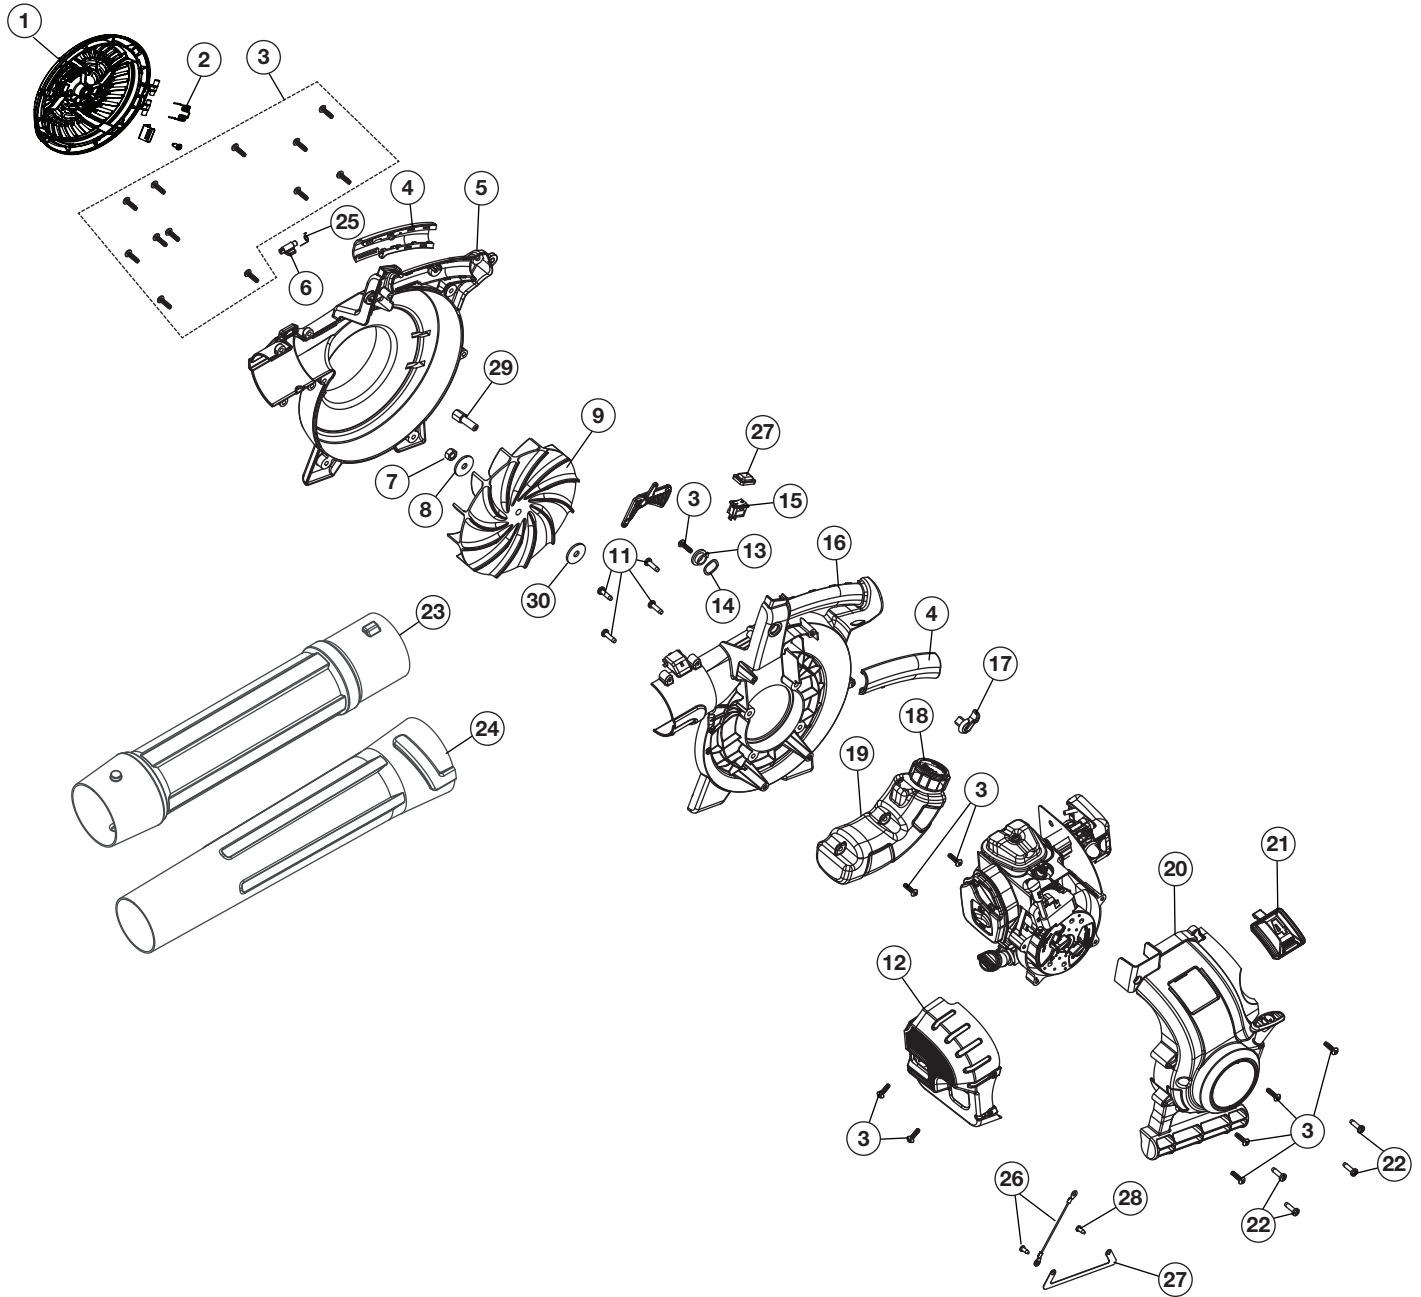

REPLACEMENT PARTS - MODEL TB4HB EC

4-CYCLE BACKPACK BLOWER

PPN 41CS4SCG966

Item	Part No.	Description
1	753-05246	Muffler Screws
2	753-05900	Muffler Assembly (includes 1 & 3)
3	753-05244	Muffler Gasket
4	791-181025	Screw
5	753-05901	Rocker Cover
6	753-05902	O-Ring
7	791-181003	Screw
8	753-05903	Throttle Cable
9	753-05673	Insulator Gasket
10	753-05248	Nut
11	753-05904	Insulator
12	753-05905	Carburetor Gasket
13	753-05908	Carburetor
14	791-181751	Carburetor O-Ring
15	753-05253	Screw
16	753-04223	Air Cleaner Assembly (includes 17)
17	791-181757	Air Filter
18	753-05687	Nut

Item	Part No.	Description
19	753-05906	Flywheel Assembly
20	753-05907	Module
21	753-05400	Oil Plug
22	753-05682	Oil Fill Tube (includes 23)
23	753-05377	Screw
24	753-05910	O-Ring
25	753-05784	Spark Plug
26	753-05911	Lead Wire
27	753-06677	Short Block Assembly (includes 4-7 & 21-25)

REPLACEMENT PARTS - MODEL TB4HB EC

4-CYCLE BACKPACK BLOWER

PPN 41CS4SCG966

Item	Part No.	Description
1	753-06719	Intake Cover Assembly
2	753-05918	Spring
3	753-04595	Screw
4	753-05919	Handle Grips
5	753-06679	Impeller Housing (includes 4)
6	753-05926	Latch Tube
7	753-05927	Nut
8	753-06444	Washer
9	753-05929	Impeller
10	753-05930	Throttle Trigger
11	791-181003	Screw
12	753-05931	Muffler Cover (includes 3)
13	753-05924	Inner Trigger Lock
14	753-05925	Wavey Washer
15	791-182405	Switch

Item	Part No.	Description
16	753-05921	Impeller Housing (includes 4)
17	753-05932	Outer Trigger Lock
18	753-05289	Fuel Cap
19	753-05933	Fuel Tank Assembly (includes 18)
20	753-05941	Engine Cover Assembly (includes 3, 21 & 22)
21	753-05935	Spark Plug Cover
22	753-05377	Screw
23	753-05936	Upper Tube
24	753-05937	Lower Tube
25	753-05939	Latch Spring
26	753-05964	Wire Ground
27	753-05965	Strap Ground
28	753-1202	Screw
29	753-06700	Adapter
30	753-06806	Spacer