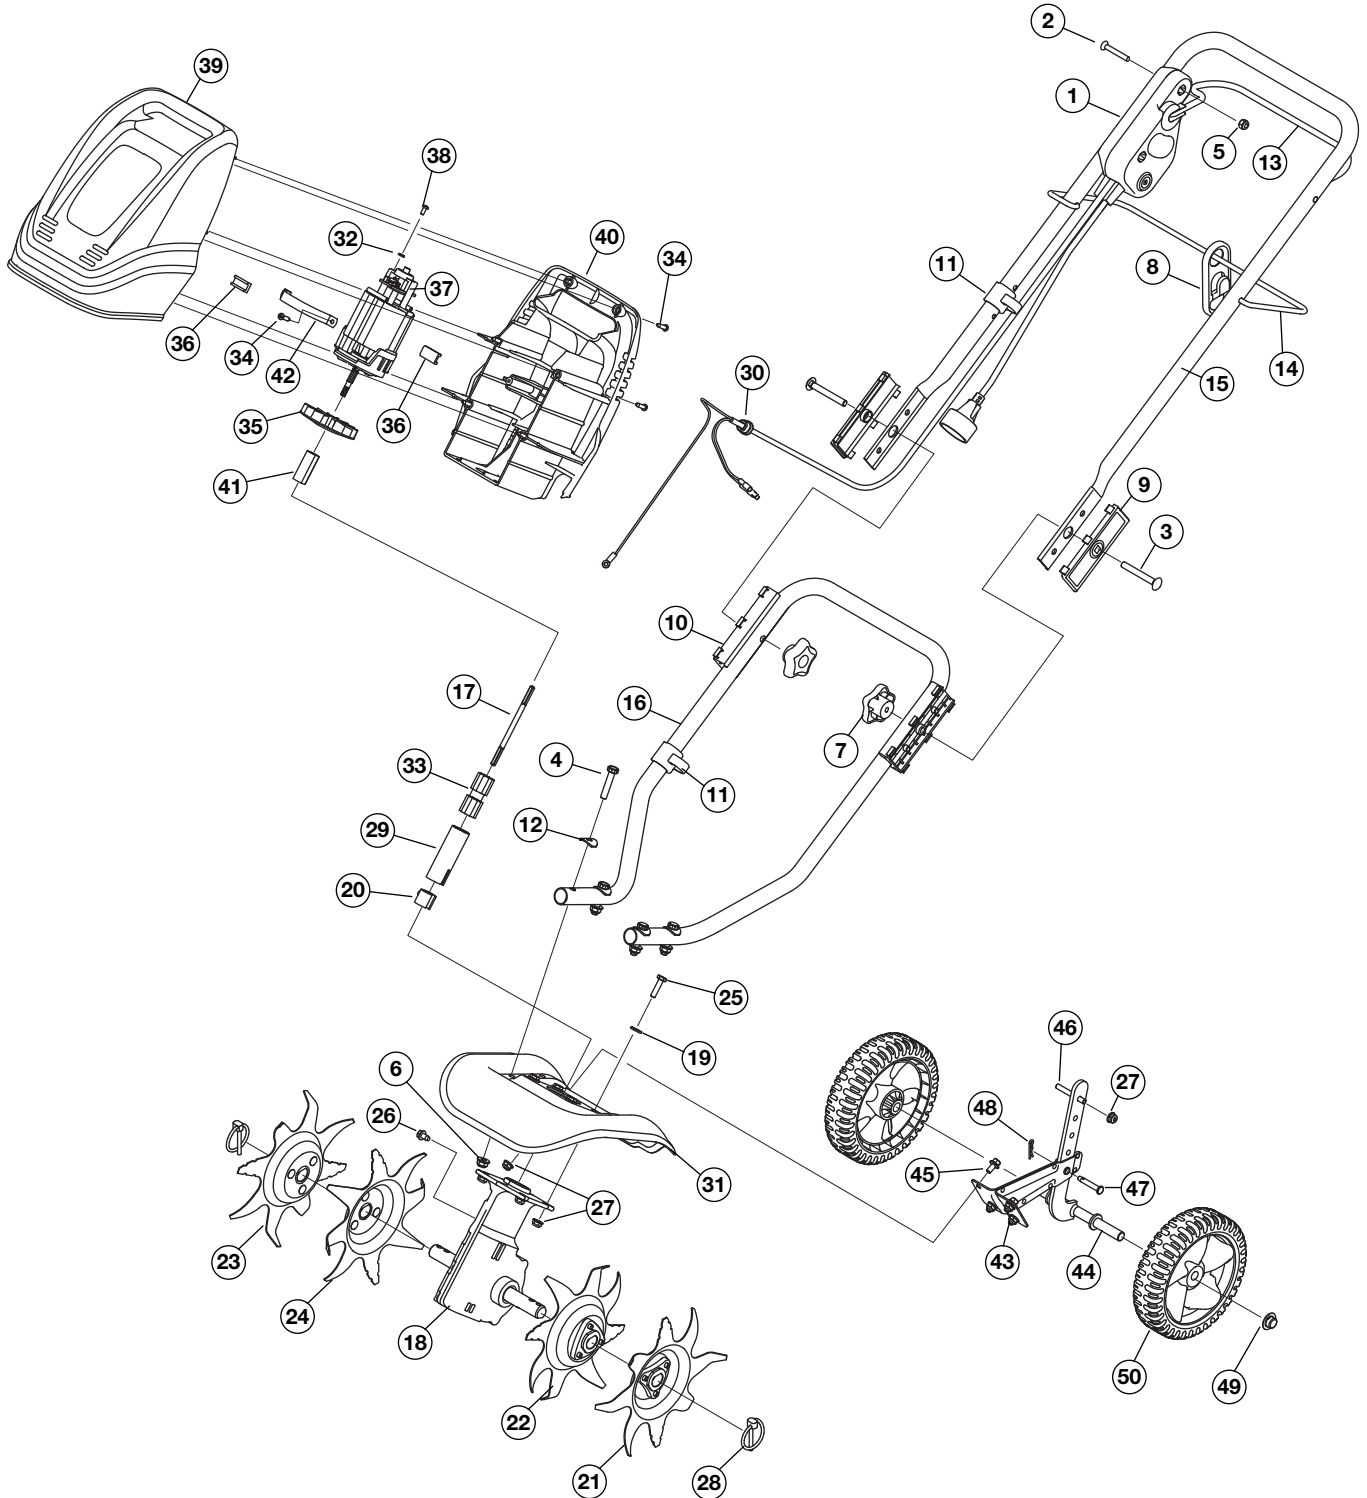

Operator's Manual

Electric CULTIVATOR

Model No. 316.292631

- SAFETY
- ASSEMBLY
- OPERATION
- MAINTENANCE
- PARTS LIST
- ESPAÑOL, P. 1H

PARTS LIST

REPLACEMENT PARTS - MODEL 316.292630
ELECTRIC CULTIVATOR

PARTS LIST**REPLACEMENT PARTS - MODEL 316.292630
ELECTRIC CULTIVATOR**

Item	Part No.	Description	Item	Part No.	Description
1	625-04027A	Switch Assembly	26	4543	Bolt
2	710-04213	Screw	27	712-04064	Nut
3	710-0572	Bolt	28	753-04070	Lynch Pin
4	710-0805	Screw	29	750-04441	Boom Tube
5	912-0324	Nut	30	753-04428	Cord Bushing
6	712-04063	Nut	31	753-04067	Tine Shield
7	720-04052	Knob	32	1625	Lock Washer
8	726-0368	Cord Retainer	33	1A2679	Flex Tube Assembly
9	731-05178	Upper Handle Insulator	34	753-05274	Screw
10	731-05186	Lower Handle Insulator	35	50004	Fan
11	753-04429	Cable Guide	36	50545	Motor Pad
12	736-0451	Saddle Washer	37	924-04008	Motor Assembly
13	747-04375	Control Bail	38	791-145569	Screw
14	747-04376A	Guide Rod	39	731-05207	Front Motor Cover
15	749-04210	Upper Handle	40	731-05208	Rear Motor Cover
16	749-1295A	Lower Handle	41	748-04085	Motor Hub
17	791-182686	Flex Shaft	42	786-04268	Motor Strap
18	753-04075	Gearbox	43	753-04058	Bracket Assembly
19	791-182678	Washer	44	753-04063	Wheel Support Bracket Assembly
20	753-04078	Sleeve	45	710-04468	Screw
21	753-04071	Outer Tine Assembly	46	911-0993	Belt Guard Pin
22	753-04072	Inner Tine Assembly	47	711-1017	Clevis Pin
23	753-04073	Outer Tine Assembly	48	914-0104	Cotter Pin
24	753-04074	Inner Tine Assembly	49	726-0299	Push Cap
25	710-0597	Screw	50	753-04437	Wheel (includes 49)