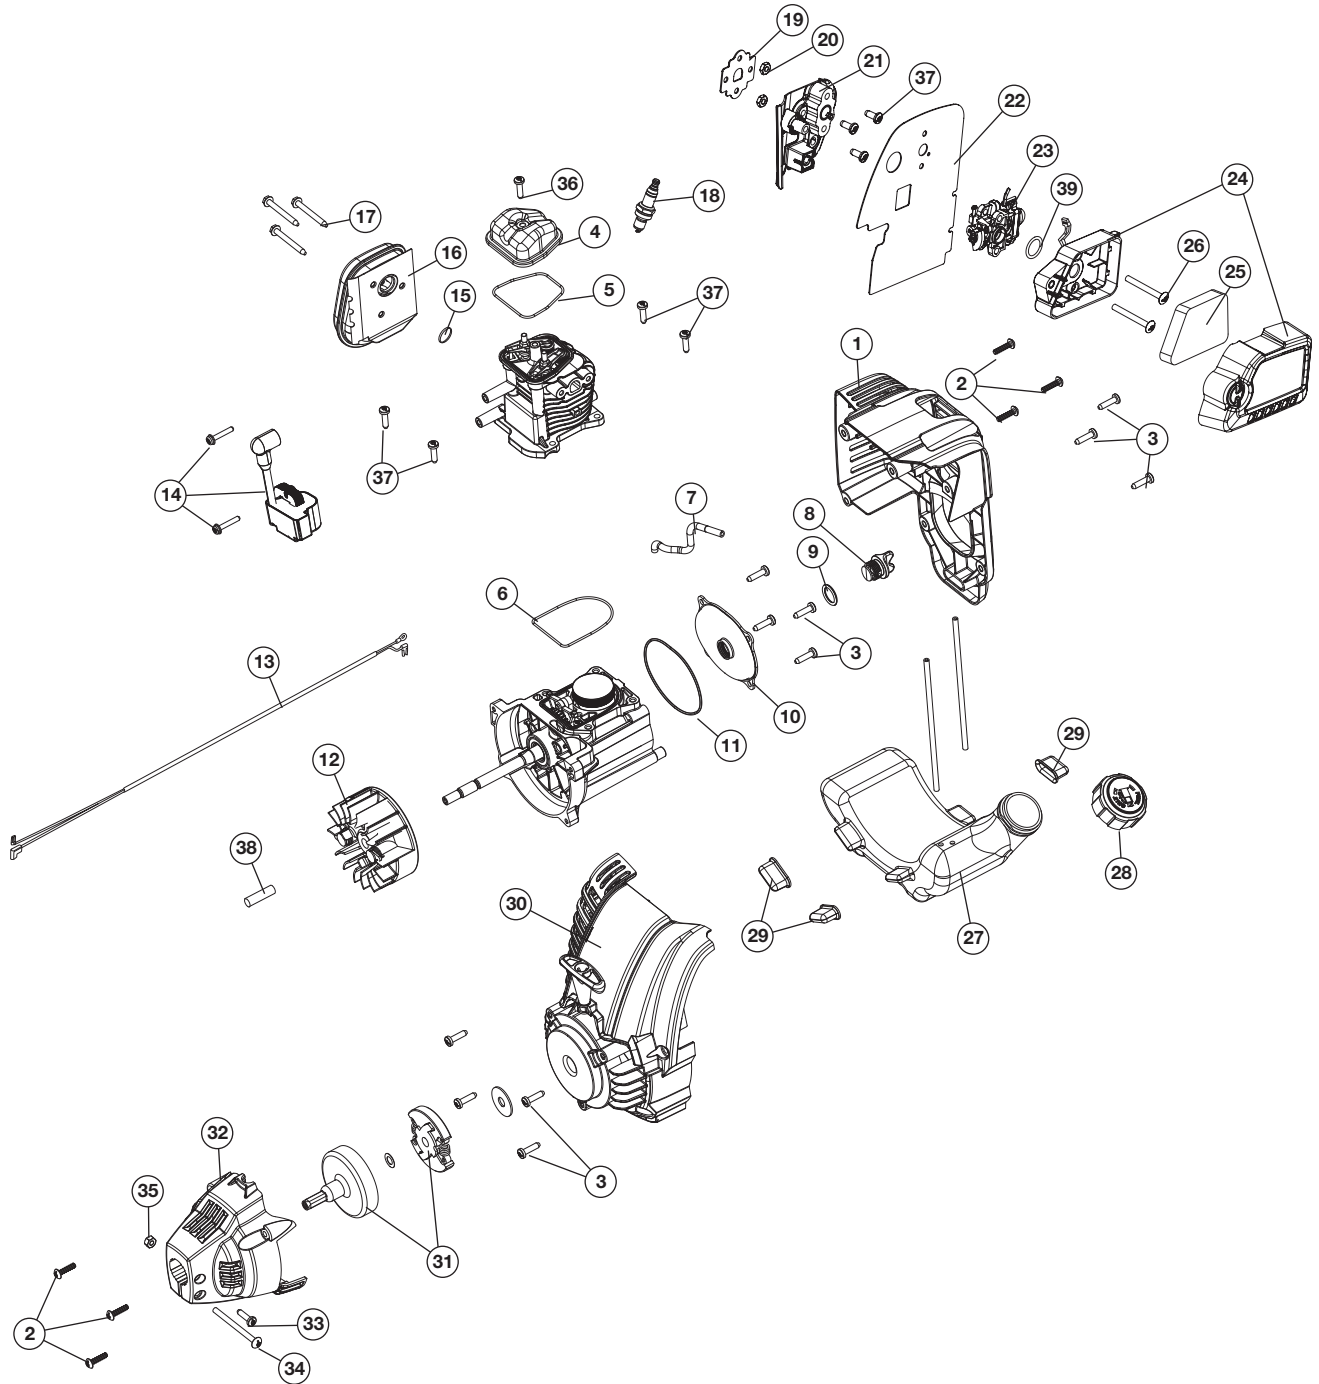

REPLACEMENT PARTS - MODEL TB146 EC 4-CYCLE GAS CULTIVATOR PPN 21CK146G966

REPLACEMENT PARTS - MODEL TB146 EC

4-CYCLE GAS CULTIVATOR

PPN 21CK146G966

<u>Item</u>	<u>Part No.</u>	<u>Description</u>	<u>Item</u>	<u>Part No.</u>	<u>Description</u>
1	753-06237	Engine Cover Assembly (includes 2 & 3)	24	753-06020	Air Cleaner Cover Assembly (includes 25)
2	753-04595	Cover Screw	25	753-05996	Air Filter
3	753-05377	Starter Screw	26	753-05253	Air Filter Screw
4	753-05901	Rocker Cover	27	753-06240	Fuel Tank Assembly w/Fuel Lines (includes 28)
5	753-05902	Rocker Cover O-Ring	28	753-1229	Fuel Cap
6	753-05910	Cylinder O-Ring	29	753-05259	Fuel Tank Pads
7	791-182379	Breather Hose	30	753-06666	Starter Housing Assembly (includes 3)
8	753-05408	Oil Plug (includes 9)	31	753-06281	Clutch Assembly
9	791-182290	Oil Plug O-Ring	32	753-05263	Clutch Cover (includes 2)
10	753-06111	Crank Case Cover	33	753-04466	Anti-Rotation Screw
11	753-05238	Crank Case Cover O-Ring	34	753-04003	Clamp Screw
12	753-06221	Flywheel Assembly	35	791-180217	Clamp Nut
13	753-05785	Lead Wires	36	791-181025	Rocker Cover Screw
14	753-05301	Module Assembly	37	791-181003	Screw
15	753-05244	Muffler Gasket	38	753-05078	Spacer
16	753-06238	Muffler Assembly (includes 15 & 17)	39	791-181751	O-ring
17	753-05246	Muffler Screw	*	753-05297	Spark Arrestor Assembly
18	753-05784	Spark Plug	*	753-06317	Shortblock Assembly (includes 4-7, 18)
19	753-05247	Insulator Gasket			
20	753-05248	Insulator Nut			
21	753-05249	Insulator			
22	753-05366	Carburetor Gasket			
23	753-06220	Carburetor w/Primer			
			*	Items Not Shown	

[Order TB146 Trimmer Parts on eBay](#)