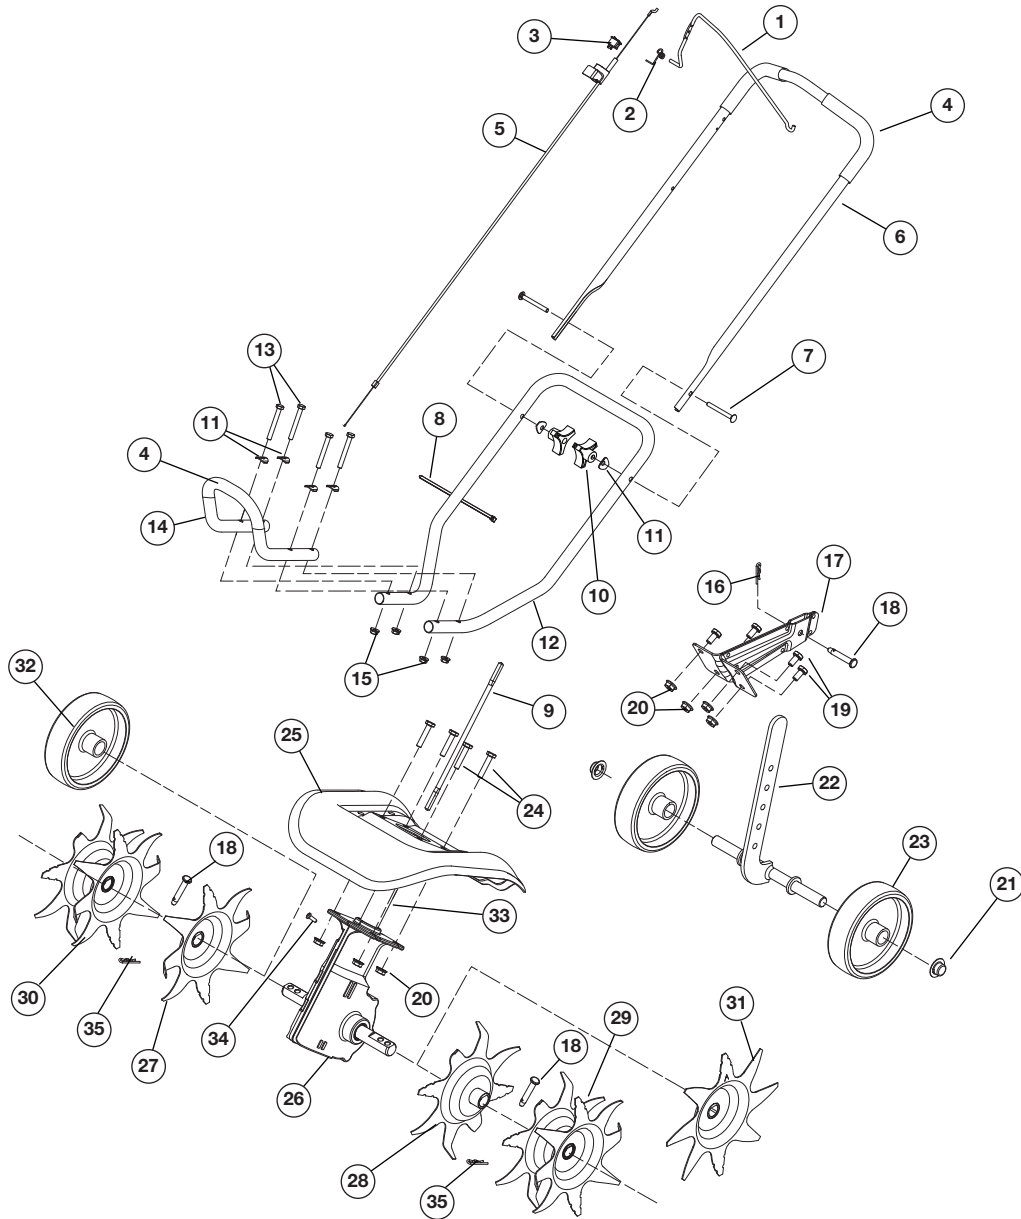

[Order TB146 Trimmer Parts on eBay](#)

REPLACEMENT PARTS - MODEL TB146 EC 4-CYCLE GAS CULTIVATOR PPN 21CK146G966

Item	Part No.	Description	Item	Part No.	Description
1	753-04042	Throttle Control	19	753-04060	Cap Screw
2	753-05940	Torsion Spring	20	753-04061	Lock Nut
3	791-182405	On/Off Switch	21	753-04062	Push Cap
4	753-04044	Foam Grip	22	753-04063	Wheel Support Bracket Assembly
5	753-06050	Throttle Cable	23	753-04501	Wheel
6	753-04498	Upper Handle	24	753-05001	Bolt
7	791-182899	Bolt	25	753-06010	Tine Shield
8	753-04049	Cable Tie	26	753-06063	Gear Box Assembly
9	753-04499	Flex Shaft	27	753-05986	Tine (Right Inner)
10	791-182677	Knob	28	753-05987	Tine (Left Inner)
11	753-04052	Washer	29	753-06015	Tine (Left Outer)
12	753-04053	Lower Handle	30	753-06016	Tine (Right Outer)
13	753-06012	Screw	31	753-05988	Edger Tine
14	753-04055	Front Handle	32	753-04068	Edger Wheel
15	753-04056	Lock Nut	33	753-06242	Drive Shaft Housing
16	753-04057	Cotter Pin	34	791-180288	Sleeve Retaining Bolt
17	753-04058	Tailpiece Bracket Assembly	35	753-06013	Bow Clip
18	753-04059	Clevis Pin			