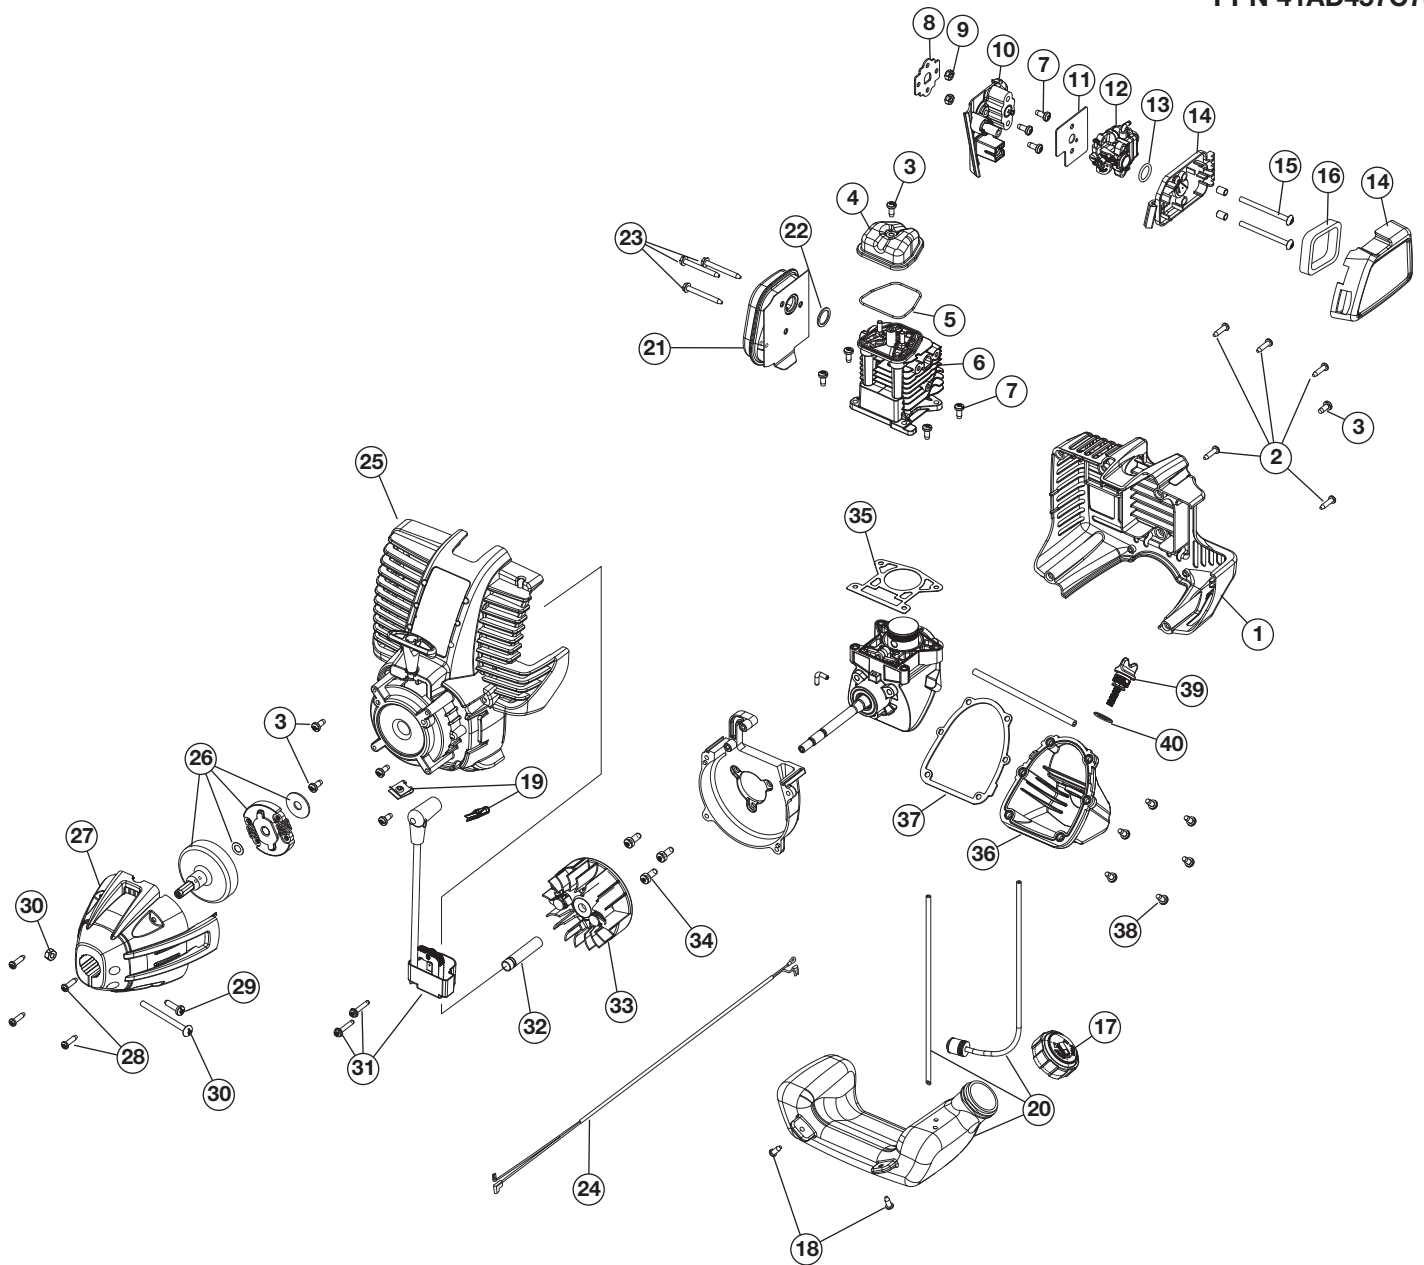

REPLACEMENT PARTS - MODEL YM4570

4-CYCLE TRIMMER

PPN 41AD457C755

Item	Part No.	Description
------	----------	-------------

1	753-05449	Engine Cover
2	791-181345	Screw
3	753-05377	Screw
4	753-05209	Valve Cover
5	753-05210	Valve Cover Gasket
6	753-05438	Cylinder Assembly (includes 5, 7 & 35)
7	791-181003	Cylinder Screw
8	753-05247	Insulator Gasket
9	753-05248	Nut
10	753-05452	Insulator (includes 11)
11	753-05439	Carburetor Gasket
12	753-05440	Carburetor w/Primer
13	791-181751	Carburetor O-Ring
14	753-05441	Air Filter Cover Assembly (includes 15 & 16)
15	753-05253	Air Filter Mounting Screw
16	753-05442	Air Filter
17	753-05289	Fuel Cap
18	791-181930	Screw
19	791-182366	Clip Nut
20	753-05443	Fuel Tank Assembly (includes 17)
21	753-05444	Muffler Assembly (includes 22 & 23)

REPLACEMENT PARTS - MODEL YM4570

4-CYCLE TRIMMER

PPN 41AD457C755

Item	Part No.	Description
1	753-04234	Throttle Housing Assembly (includes 2-4)
2	753-04119	Throttle Trigger
3	791-182690	Throttle Trigger Spring
4	791-182405	Switch
5	753-05266	Throttle Cable Assembly
6	753-04344	Upper Drive Shaft Housing Assembly
7	791-180869	Deluxe D-Handle Assembly (includes 8-10)
8	791-181070	Screw
9	791-182167	D-Handle
10	791-182168	Bottom Clamp
11	791-181616B	Split Boom Coupler (includes 12-15)
12	791-182057	Screw
13	791-181617	Bolt
14	791-181618B	Adjustment Knob (includes 15)
15	753-04386	Knob Retaining Nut
16	753-06139	Lower Drive Shaft Housing Assembly
17	753-05267	Lower Flexible Drive Shaft
18	753-05698	Anti-Rotation Screw
19	753-06140	Gear Box Assembly (includes 18 & 23-27)
20	753-06125	Shield Mounting Screws
21	753-06123	Shield Assembly (includes 22)
22	753-06126	Blade Assembly
23	753-04284	Outer Spool Assembly
24	791-610660	Retainer
25	791-610317B	Spring
26	753-1155	Inner Reel
27	791-153066B	Bump Knob Assembly
*	753-1156	Reel & Line Assembly
*	791-682075B	Shoulder Strap
*	791-180120	Replacement Line, 0.095 Diameter