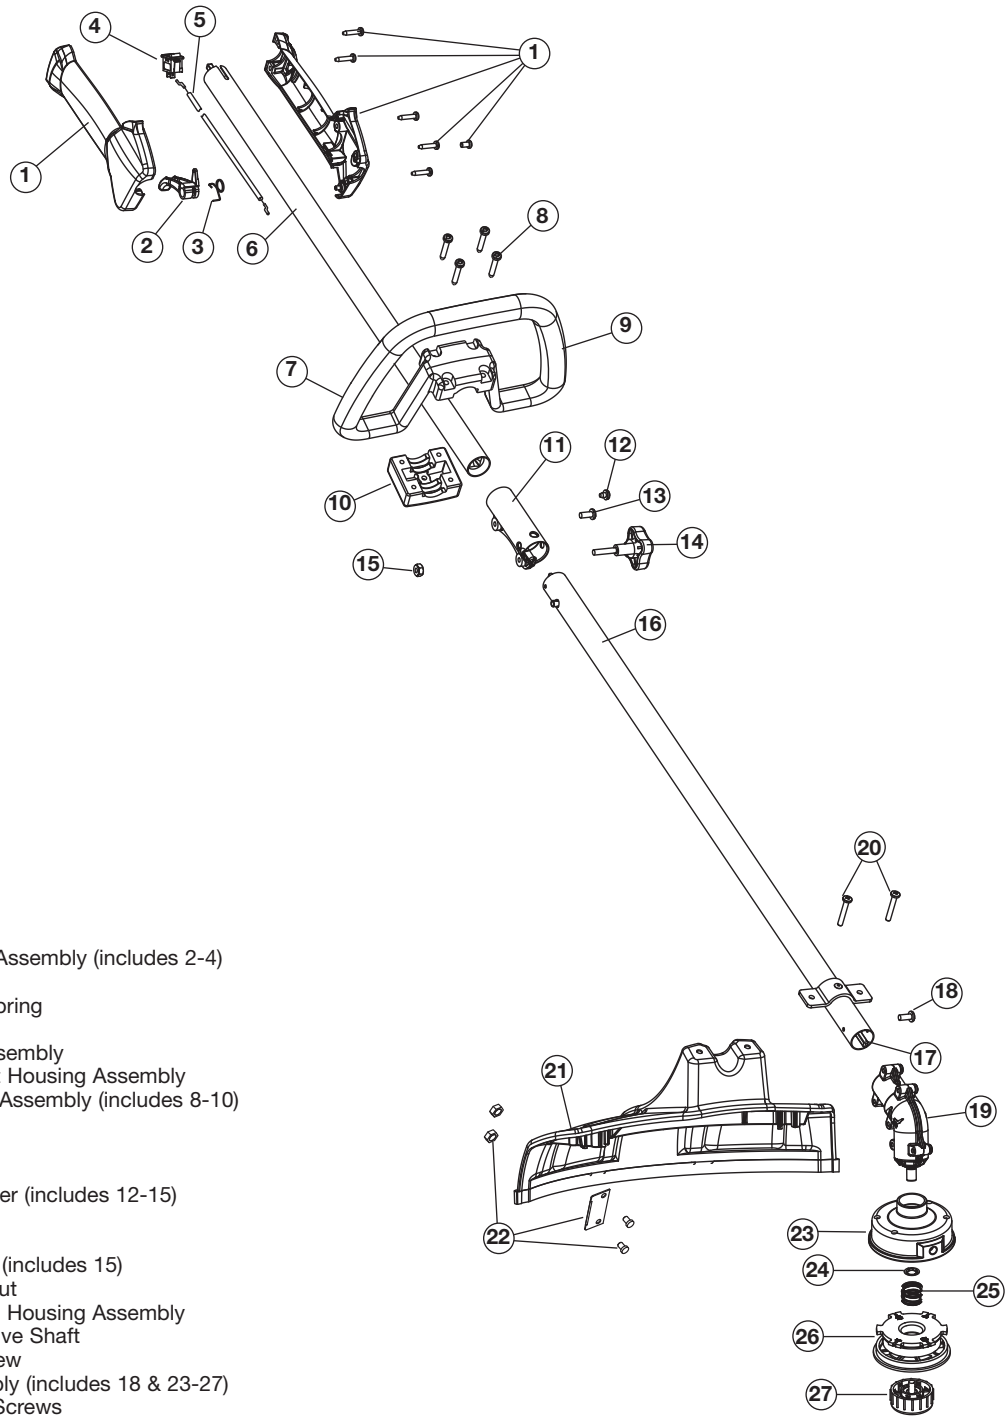

REPLACEMENT PARTS - MODEL YM4570

4-CYCLE TRIMMER

PPN 41AD457C755

Item	Part No.	Description
------	----------	-------------

1	753-05449	Engine Cover
2	791-181345	Screw
3	753-05377	Screw
4	753-05209	Valve Cover
5	753-05210	Valve Cover Gasket
6	753-05438	Cylinder Assembly (includes 5, 7 & 35)
7	791-181003	Cylinder Screw
8	753-05247	Insulator Gasket
9	753-05248	Nut
10	753-05452	Insulator (includes 11)
11	753-05439	Carburetor Gasket
12	753-05440	Carburetor w/Primer
13	791-181751	Carburetor O-Ring
14	753-05441	Air Filter Cover Assembly (includes 15 & 16)
15	753-05253	Air Filter Mounting Screw
16	753-05442	Air Filter
17	753-05289	Fuel Cap
18	791-181930	Screw
19	791-182366	Clip Nut
20	753-05443	Fuel Tank Assembly (includes 17)
21	753-05444	Muffler Assembly (includes 22 & 23)

REPLACEMENT PARTS - MODEL YM4570

4-CYCLE TRIMMER

PPN 41AD457C755

Item	Part No.	Description
1	753-04234	Throttle Housing Assembly (includes 2-4)
2	753-04119	Throttle Trigger
3	791-182690	Throttle Trigger Spring
4	791-182405	Switch
5	753-05266	Throttle Cable Assembly
6	753-04344	Upper Drive Shaft Housing Assembly
7	791-180869	Deluxe D-Handle Assembly (includes 8-10)
8	791-181070	Screw
9	791-182167	D-Handle
10	791-182168	Bottom Clamp
11	791-181616B	Split Boom Coupler (includes 12-15)
12	791-182057	Screw
13	791-181617	Bolt
14	791-181618B	Adjustment Knob (includes 15)
15	753-04386	Knob Retaining Nut
16	753-06139	Lower Drive Shaft Housing Assembly
17	753-05267	Lower Flexible Drive Shaft
18	753-05698	Anti-Rotation Screw
19	753-06140	Gear Box Assembly (includes 18 & 23-27)
20	753-06125	Shield Mounting Screws
21	753-06123	Shield Assembly (includes 22)
22	753-06126	Blade Assembly
23	753-04284	Outer Spool Assembly
24	791-610660	Retainer
25	791-610317B	Spring
26	753-1155	Inner Reel
27	791-153066B	Bump Knob Assembly
*	753-1156	Reel & Line Assembly
*	791-682075B	Shoulder Strap
*	791-180120	Replacement Line, 0.095 Diameter