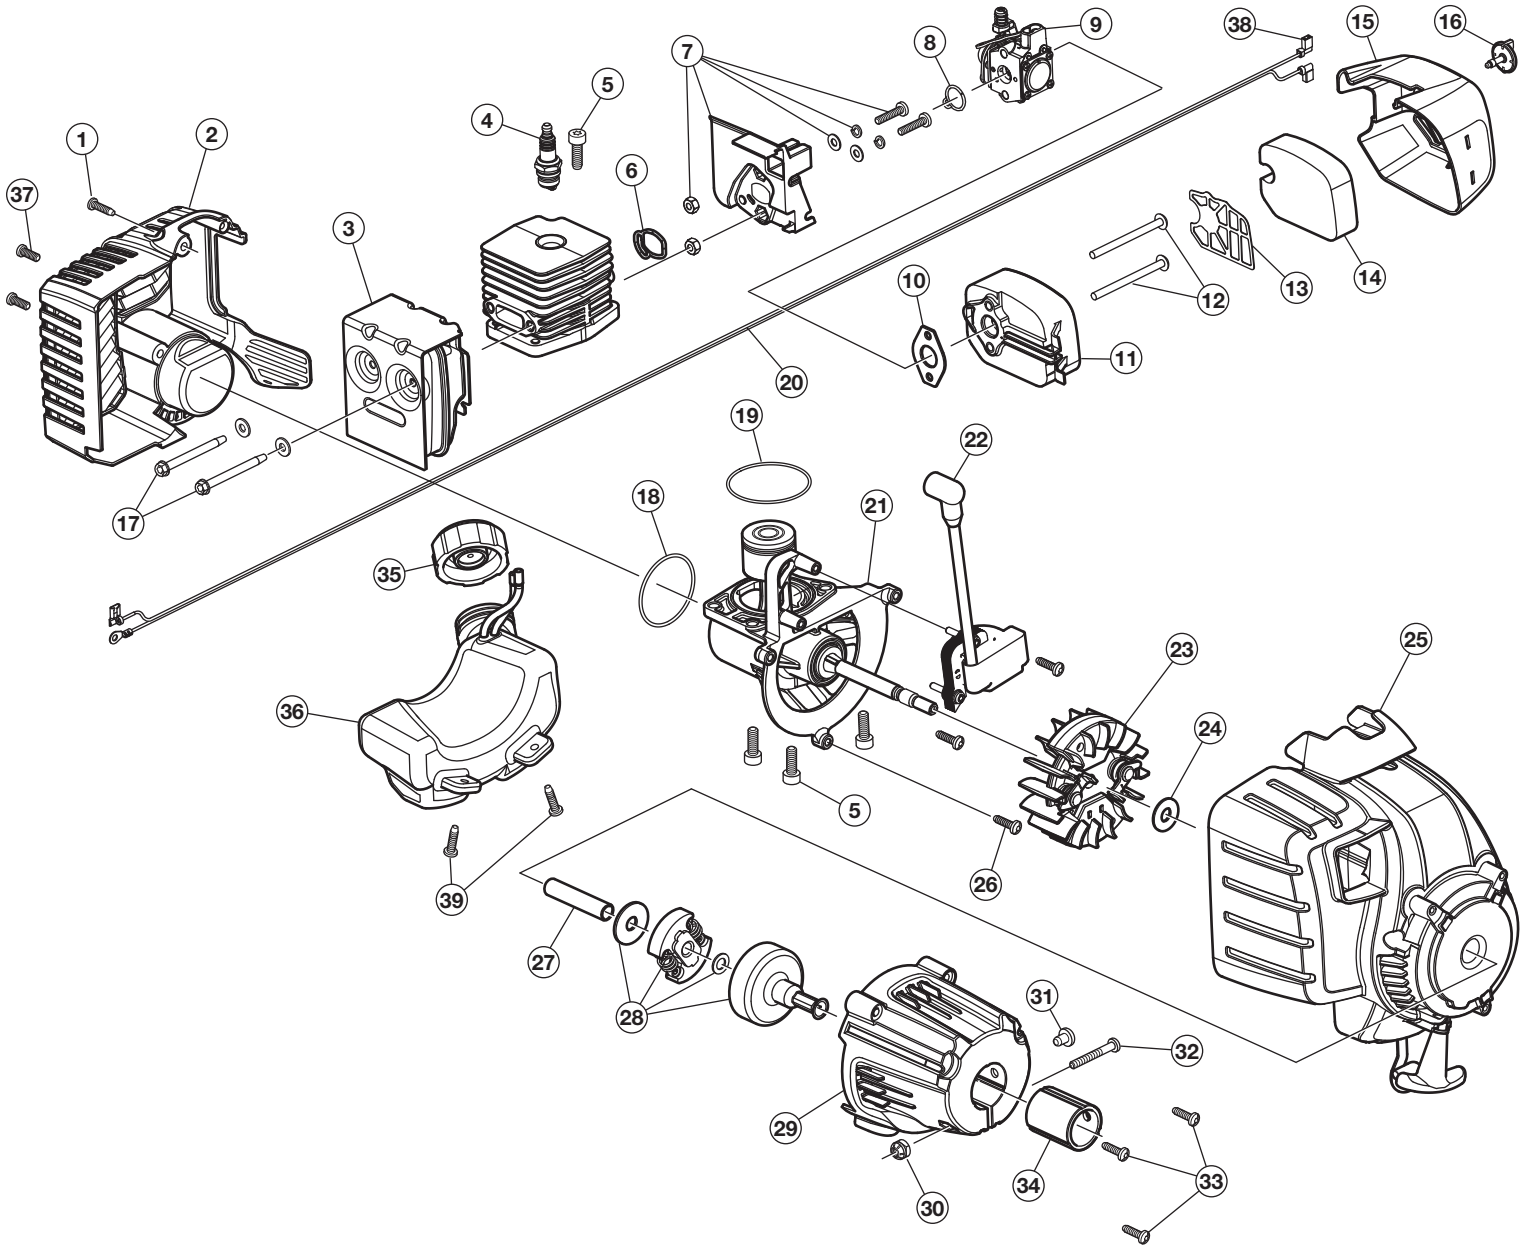

## 2-CYCLE GAS CULTIVATOR

PPN 21AK125G900

Item	Part No.	Description	Item	Part No.	Description
1	791-181345	Screw	21	753-06841	Shortblock (includes 4, 5, 19, 22, 23, 24)
2	753-06833	Housing, Rear (includes 1, 18 and 37)	22	753-06840	Module
3	753-06792	Muffler	23	753-06175	Flywheel
4	753-06193	Spark Plug	24	753-06247	Washer
5	791-182723	Screw	25	753-06842	Housing, Starter
6	753-06184	O-Ring	26	791-181862	Screw
7	753-06189	Insulator Assembly (includes 6 and 8)	27	753-06218	Spacer
8	753-06185	O-Ring	28	753-05860	Clutch Assembly
9	753-06190	Carburetor	29	753-06843	Clutch Cover
10	753-06253	Gasket	30	791-180217	Nut
11	753-06834	Air Cleaner Base	31	753-06844	Bolt
12	753-05253	Screw	32	753-04003	Screw
13	753-06835	Plate	33	791-181345	Screw
14	753-06836	Filter	34	753-06845	Spacer, Rubber
15	753-06837	Air Cleaner Cover	35	791-182612	Fuel Cap
16	753-06838	Screw	36	753-06846	Fuel Tank (includes 35 and 39)
17	753-06294	Muffler Screw	37	791-181862	Screw
18	753-06174	O-Ring	38	791-182405	Switch
19	753-06275	O-Ring	39	791-181930	Fuel Tank Screw
20	753-06839	Lead Wire			