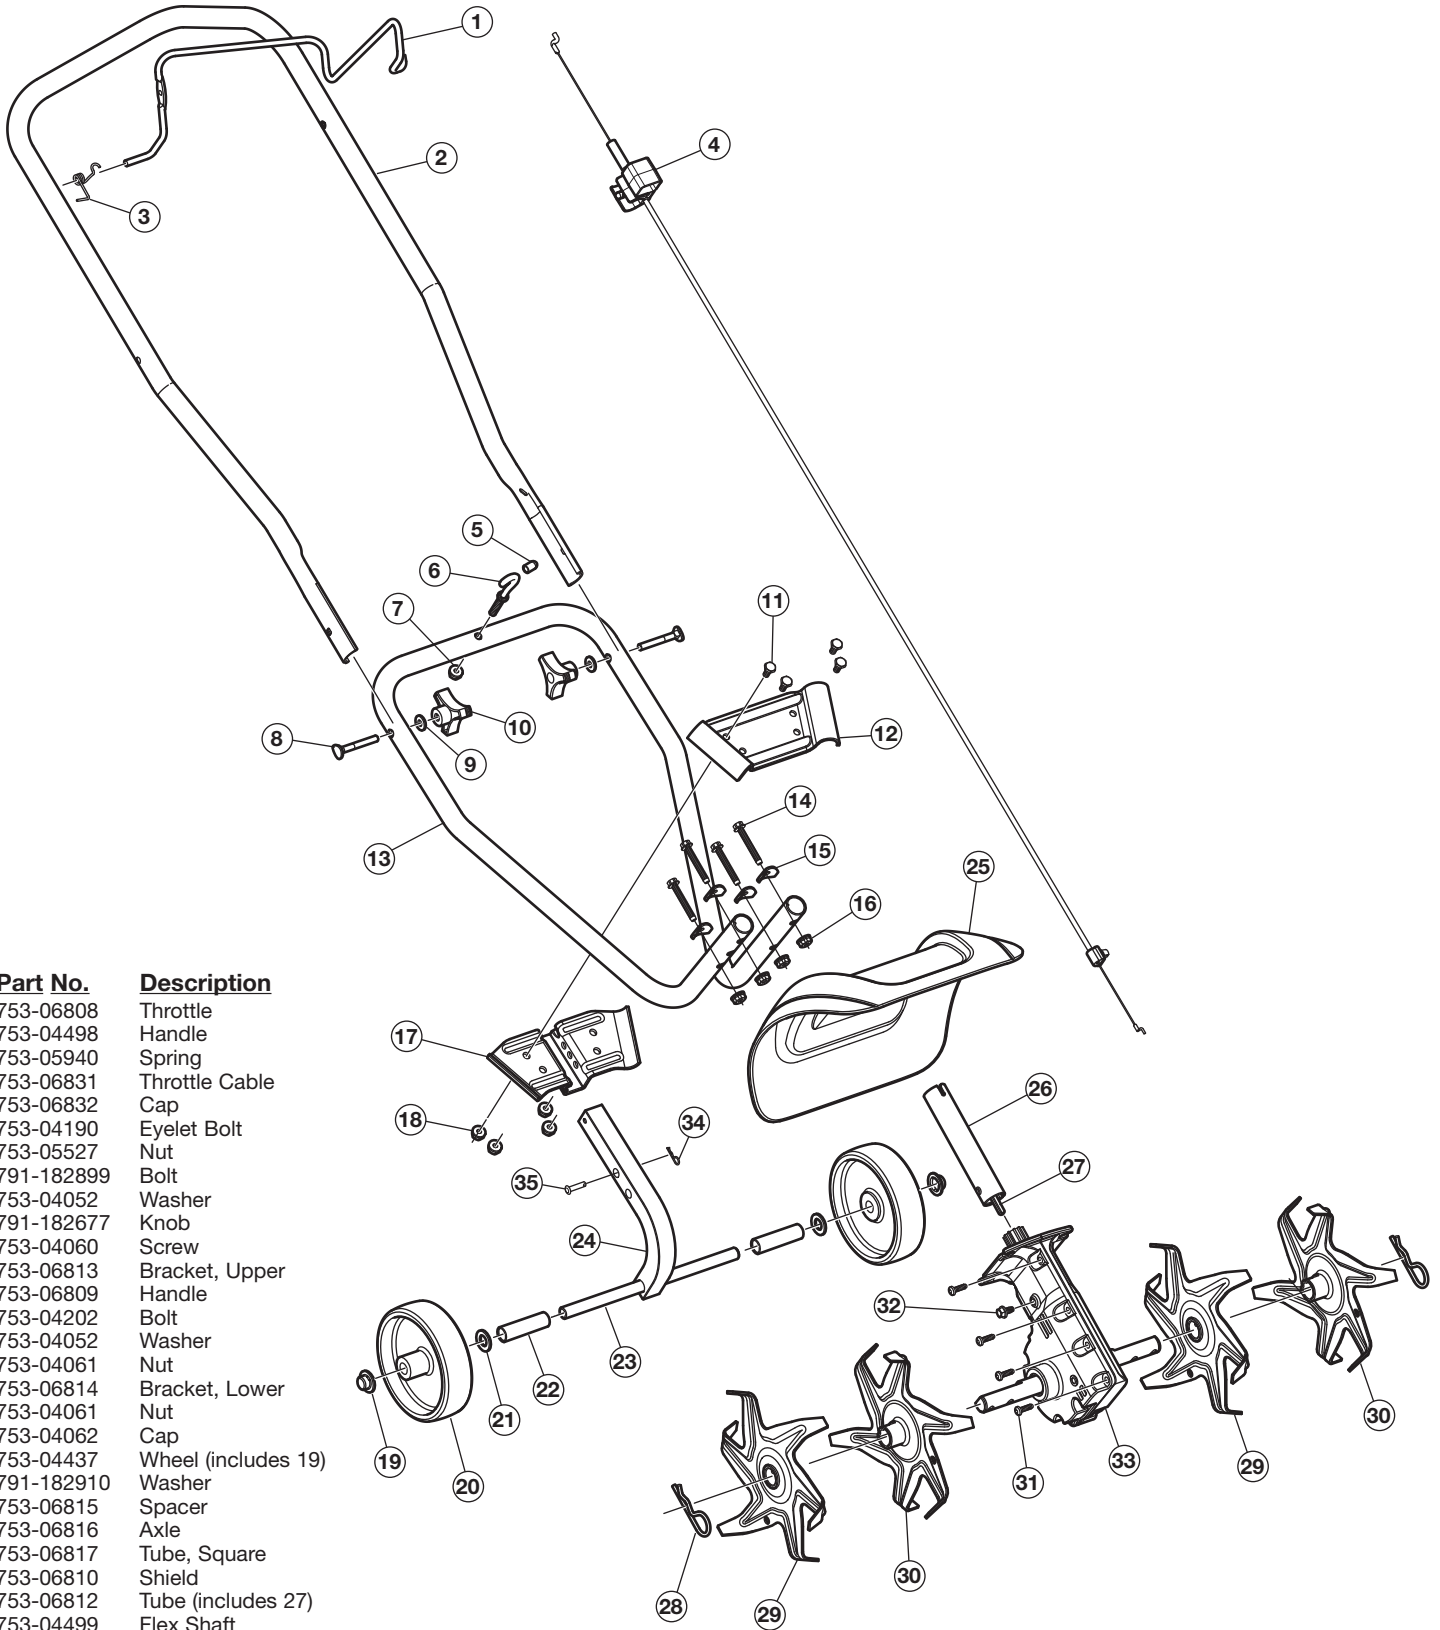

REPLACEMENT PARTS - MODEL Y125
2-CYCLE GAS CULTIVATOR
PPN 21AK125G900

Item	Part No.	Description
1	753-06808	Throttle
2	753-04498	Handle
3	753-05940	Spring
4	753-06831	Throttle Cable
5	753-06832	Cap
6	753-04190	Eyelet Bolt
7	753-05527	Nut
8	791-182899	Bolt
9	753-04052	Washer
10	791-182677	Knob
11	753-04060	Screw
12	753-06813	Bracket, Upper
13	753-06809	Handle
14	753-04202	Bolt
15	753-04052	Washer
16	753-04061	Nut
17	753-06814	Bracket, Lower
18	753-04061	Nut
19	753-04062	Cap
20	753-04437	Wheel (includes 19)
21	791-182910	Washer
22	753-06815	Spacer
23	753-06816	Axle
24	753-06817	Tube, Square
25	753-06810	Shield
26	753-06812	Tube (includes 27)
27	753-04499	Flex Shaft
28	753-06811	Clip
29	753-05983	Tine (Left Inner, Right Outer)
30	753-05984	Tine (Left Outer, Right Inner)
31	791-182195	Screw
32	791-180288	Screw
33	753-06063	Gearbox (includes 31)
34	753-04057	Cotter Pin
35	753-06969	Clevis Pin