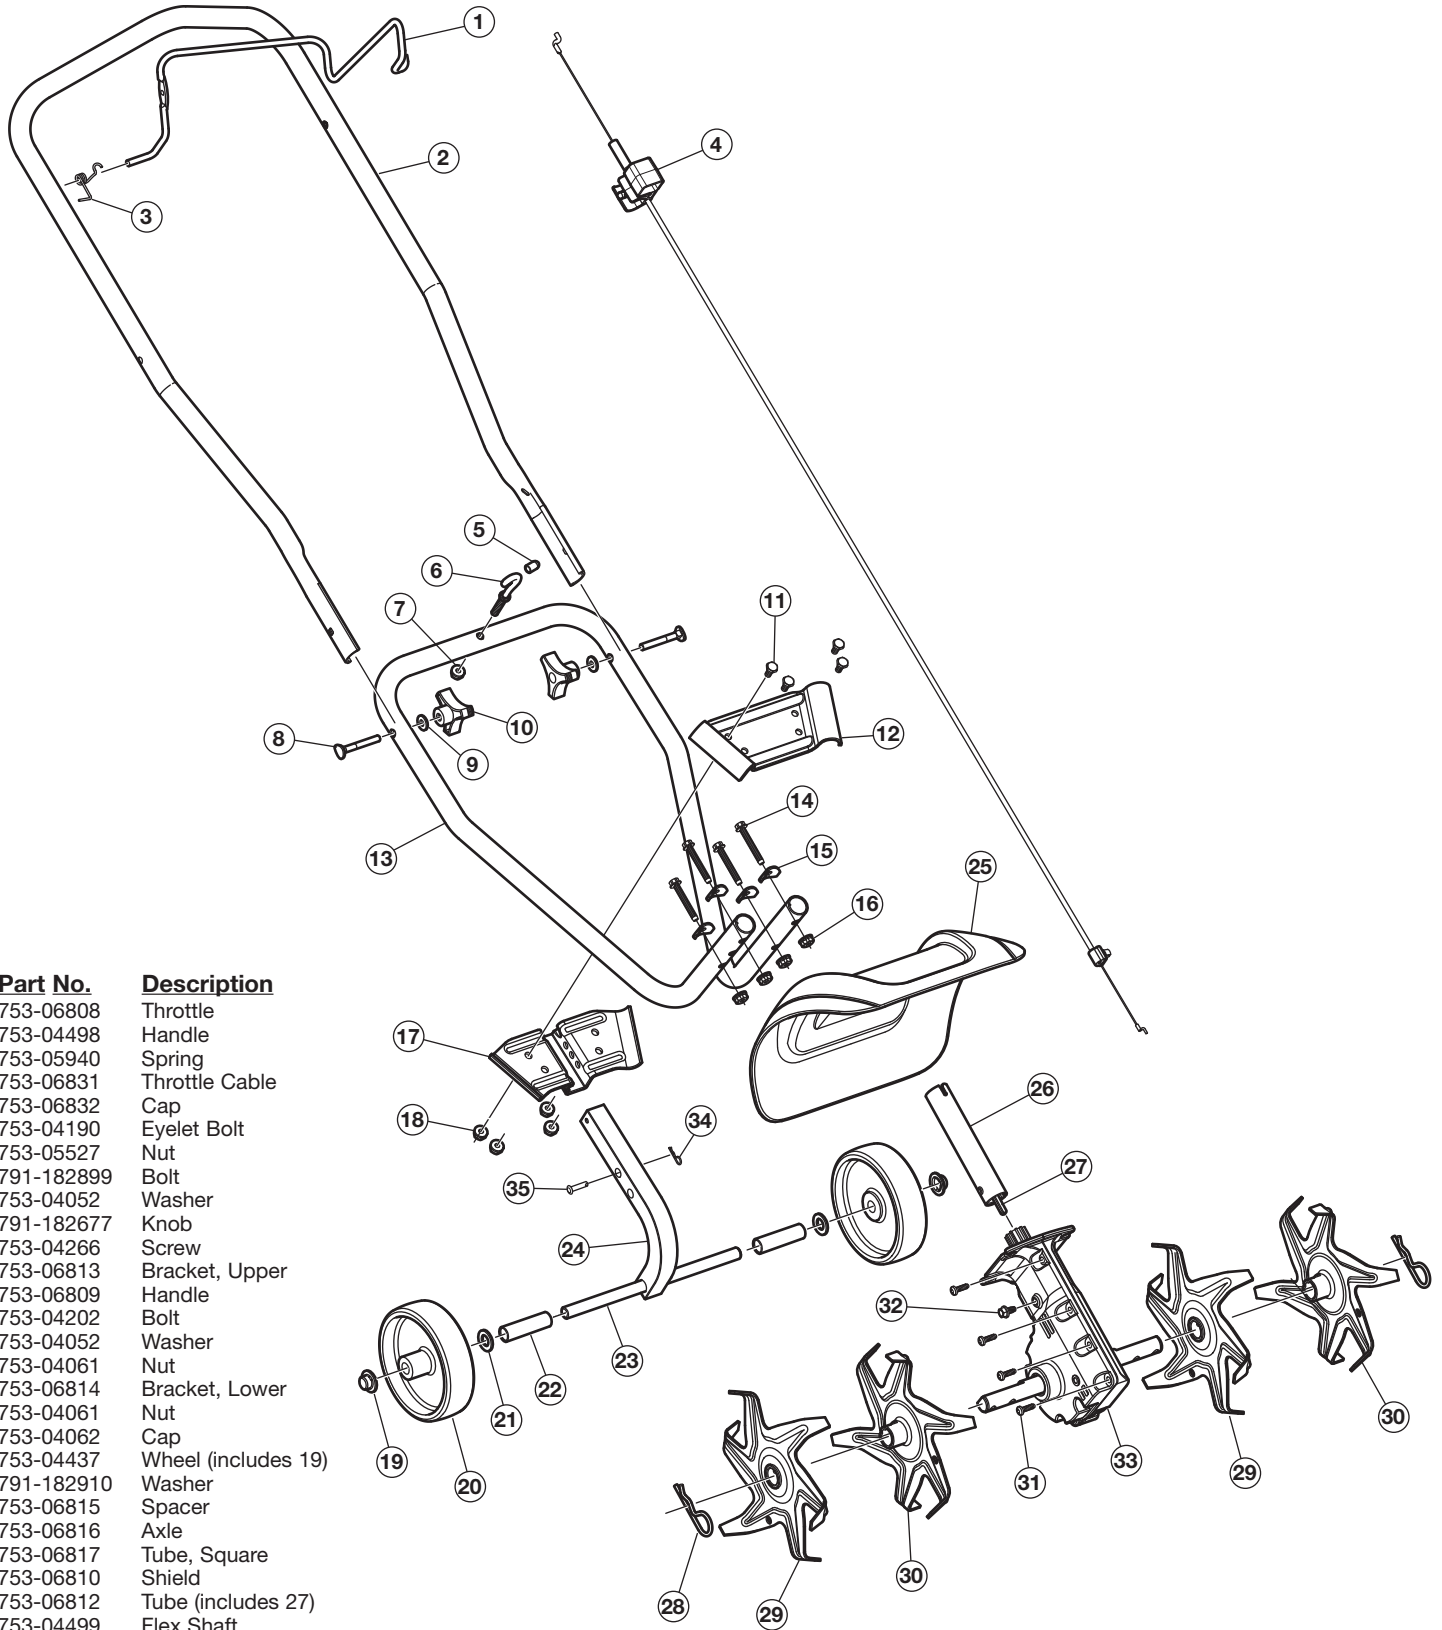

REPLACEMENT PARTS - MODEL BL425

2-CYCLE GAS CULTIVATOR

PPN 21AK125G965

Item	Part No.	Description
1	753-06808	Throttle
2	753-04498	Handle
3	753-05940	Spring
4	753-06831	Throttle Cable
5	753-06832	Cap
6	753-04190	Eyelet Bolt
7	753-05527	Nut
8	791-182899	Bolt
9	753-04052	Washer
10	791-182677	Knob
11	753-04266	Screw
12	753-06813	Bracket, Upper
13	753-06809	Handle
14	753-04202	Bolt
15	753-04052	Washer
16	753-04061	Nut
17	753-06814	Bracket, Lower
18	753-04061	Nut
19	753-04062	Cap
20	753-04437	Wheel (includes 19)
21	791-182910	Washer
22	753-06815	Spacer
23	753-06816	Axle
24	753-06817	Tube, Square
25	753-06810	Shield
26	753-06812	Tube (includes 27)
27	753-04499	Flex Shaft
28	753-06811	Clip
29	753-05983	Tine (Left Inner, Right Outer)
30	753-05984	Tine (Left Outer, Right Inner)
31	791-182195	Screw
32	791-180288	Screw
33	753-06063	Gearbox (includes 31)
34	753-04057	Cotter Pin
35	753-06969	Clevis Pin