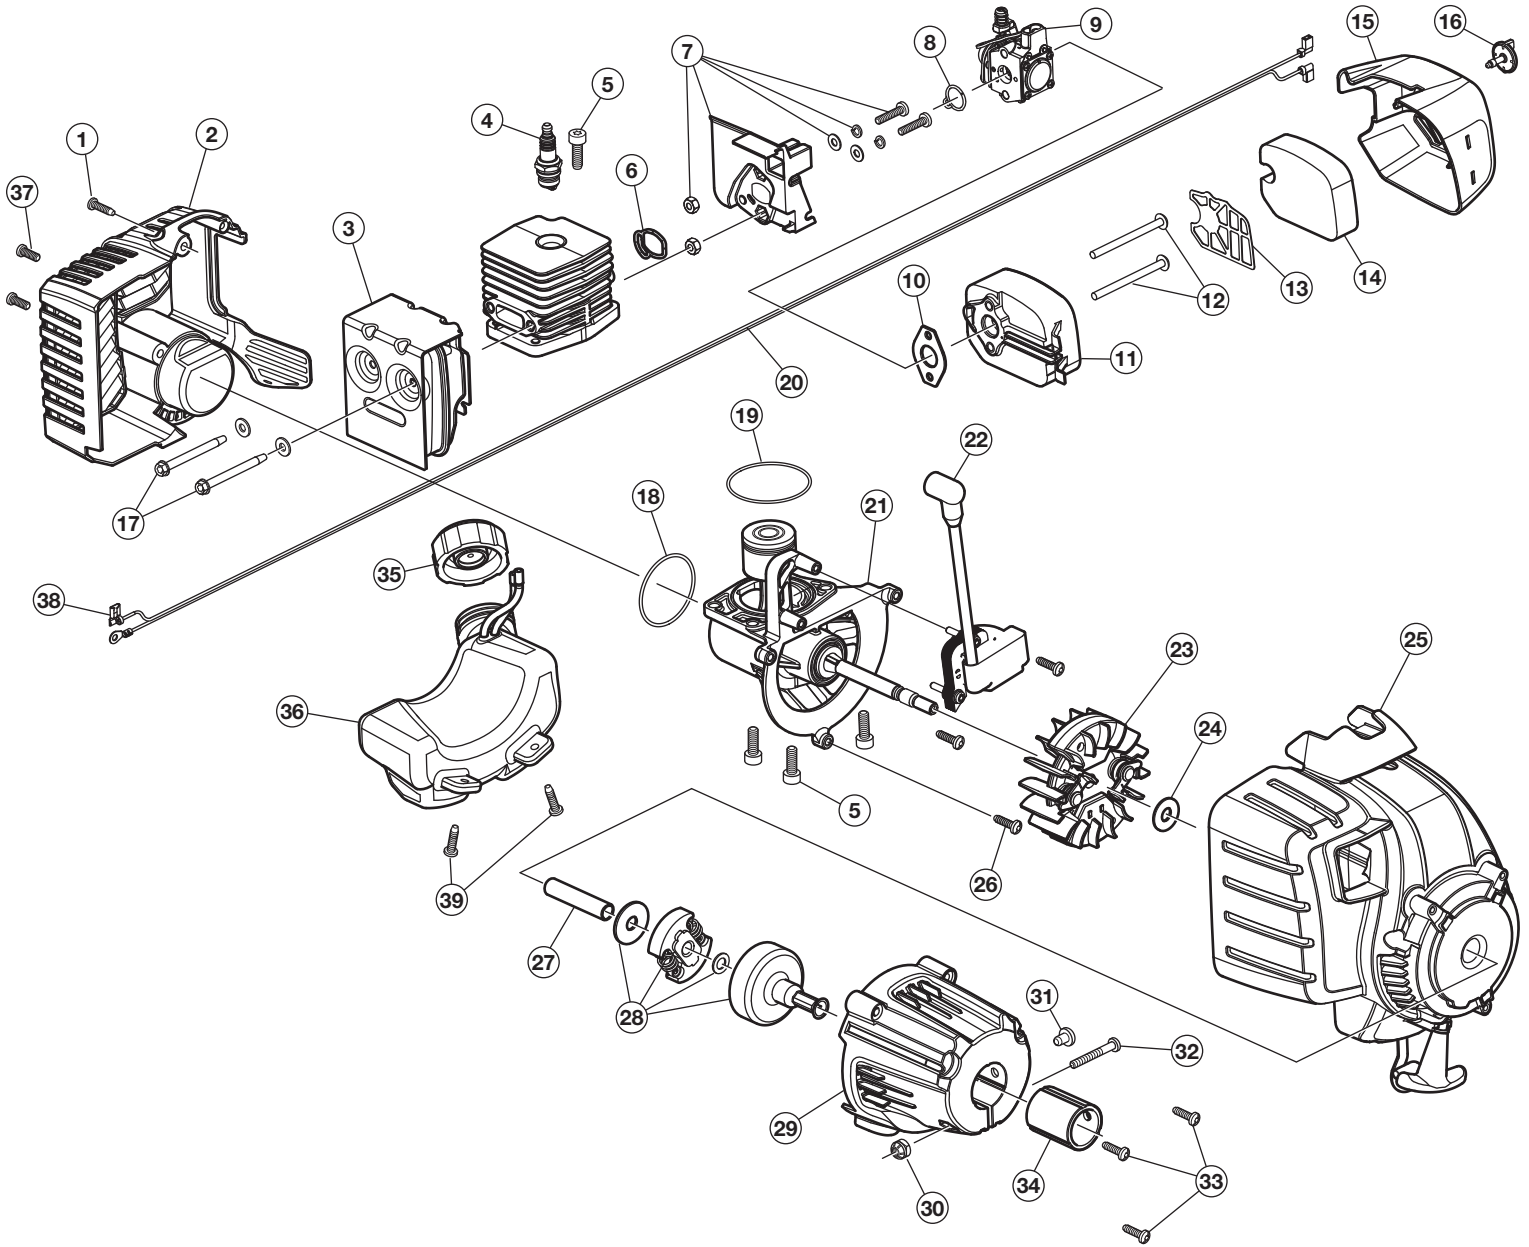

REPLACEMENT PARTS - MODEL BL425 2-CYCLE GAS CULTIVATOR PPN 21AK125G965

Item	Part No.	Description	Item	Part No.	Description
1	791-181345	Screw	21	753-06841	Shortblock (includes 4, 5, 19, 22, 23 and 24)
2	753-06833	Housing, Rear (includes 1, 18 and 37)	22	753-06840	Module
3	753-06792	Muffler	23	753-06175	Flywheel
4	753-06193	Spark Plug	24	753-06247	Washer
5	791-182723	Screw	25	753-06911	Housing, Starter
6	753-06184	O-Ring	26	791-181862	Screw
7	753-06189	Insulator Assembly (includes 6 and 8)	27	753-06218	Spacer
8	753-06185	O-Ring	28	753-05860	Clutch Assembly
9	753-06190	Carburetor	29	753-06843	Clutch Cover
10	753-06253	Gasket	30	791-180217	Nut
11	753-06834	Air Cleaner Base	31	753-06844	Bolt
12	753-05253	Screw	32	753-04003	Screw
13	753-06835	Plate	33	791-181345	Screw
14	753-06836	Filter	34	753-06845	Spacer, Rubber
15	753-06837	Air Cleaner Cover	35	791-182612	Fuel Cap
16	753-06838	Screw	36	753-06846	Fuel Tank (includes 35 and 39)
17	753-06294	Muffler Screw	37	791-181862	Screw
18	753-06174	O-Ring	38	791-182405	Switch
19	753-06275	O-Ring	39	791-181930	Fuel Tank Screw
20	753-06839	Lead Wire