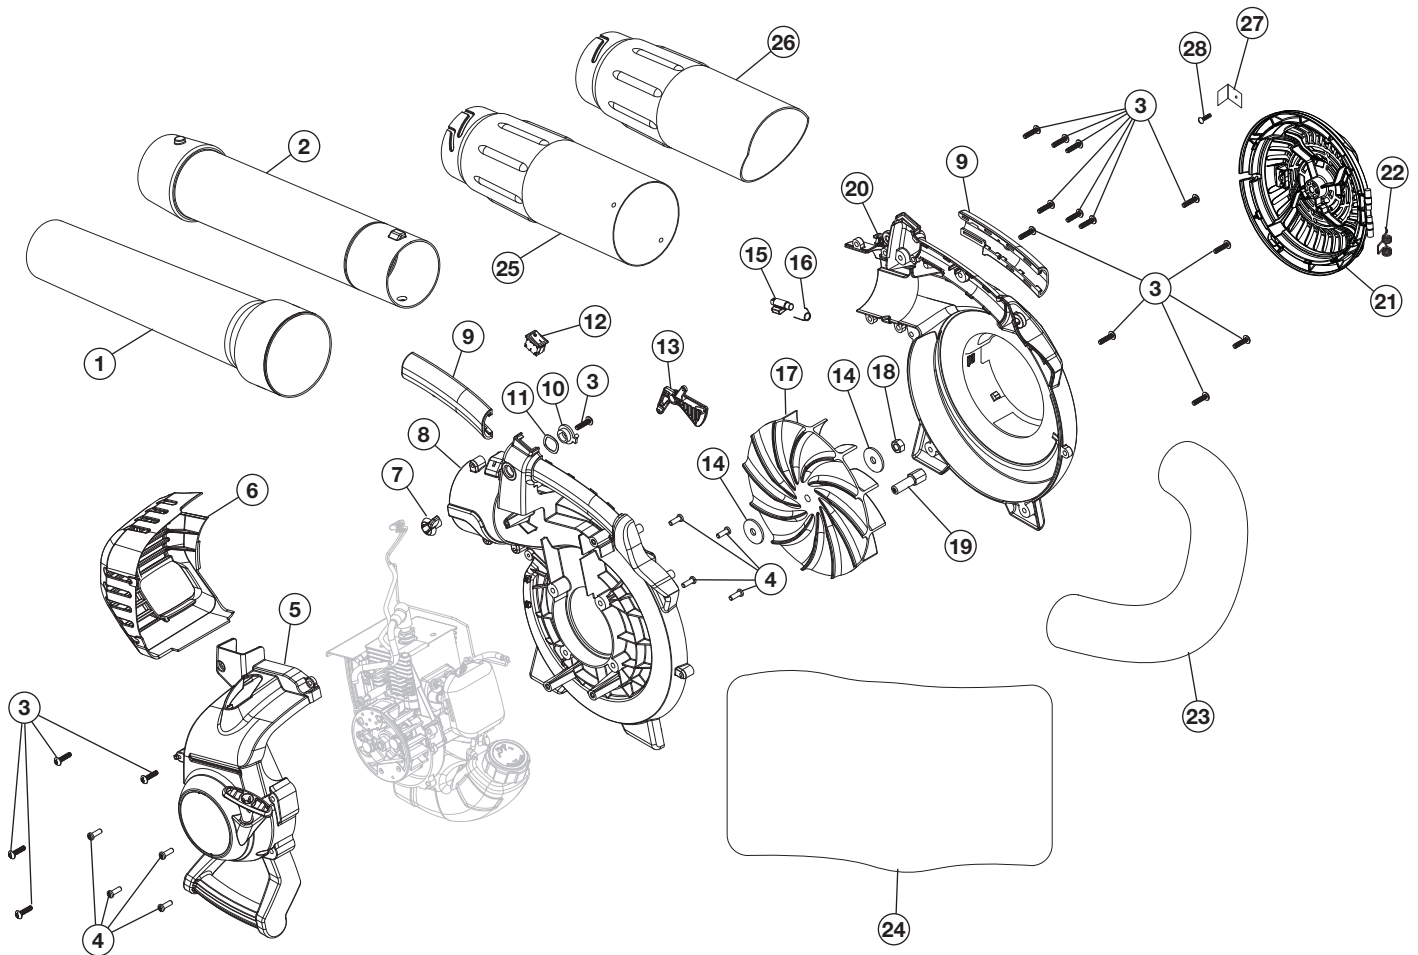

## 2-CYCLE GAS BLOWER

PPN 41AS2BVG966

Item	Part No.	Description
1	753-04620	Muffler Screws
2	753-06027	Muffler Assembly (includes 1 & 3)
3	753-05946	Muffler Gasket
4	753-05703	Screw
5	753-06193	Spark Plug
6	753-06252	Cylinder Gasket
7	753-06687	Shortblock Assembly (includes 4-6 & 8-11)
8	753-06175	Flywheel Assembly
9	753-04833	Washer
10	753-05687	Nut
11	753-06443	Module Assembly

Item	Part No.	Description
12	753-05949	Lead Wire
13	753-04595	Screw
14	753-06720	Fuel Tank Assembly (includes 13 & 15)
15	791-182529	Fuel Cap
16	753-06185	Insulator O-Ring
17	753-06189	Insulator Assembly (includes 16)
18	753-06253	Carburetor Gasket
19	753-06753	Carburetor Assembly (includes 18)
20	753-06689	Aircleaner Assembly (includes 21)
21	791-181757	Air Filter
22	753-06709	Throttle Cable

# REPLACEMENT PARTS - MODEL TB2BV EC

## 2-CYCLE GAS BLOWER

PPN 41AS2BVG966

Item	Part No.	Description
1	753-05937	Lower Tube
2	753-05936	Upper Tube
3	753-04595	Screw
4	791-181862	Screw
5	753-06695	Engine Cover Assembly (includes 3 & 4)
6	753-06694	Muffler Cover Assembly (includes 3)
7	753-05932	Outer Trigger Lock
8	753-06693	Impeller Housing
9	753-05919	Handle Grips
10	753-05924	Inner Trigger Lock
11	753-05925	Wavey Washer
12	791-182405	Switch
13	753-05930	Throttle Trigger
14	753-05928	Washer
15	753-05926	Latch Tube
16	753-05939	Latch Spring