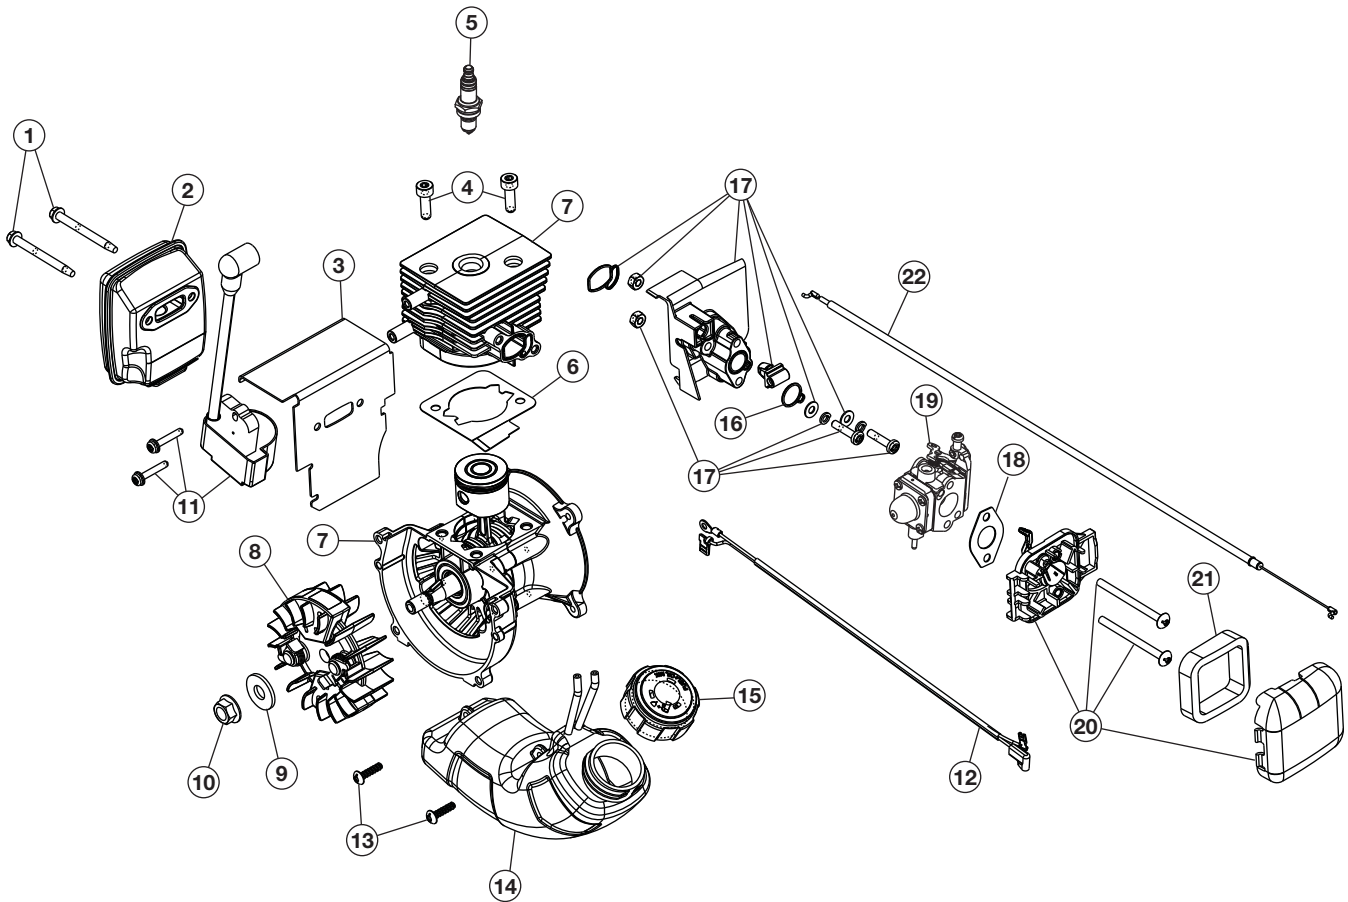

# REPLACEMENT PARTS - MODEL TB2BV EC

## 2-CYCLE GAS BLOWER

PPN 41AS2BVG966

Item	Part No.	Description
1	753-04620	Muffler Screws
2	753-06027	Muffler Assembly (includes 1 & 3)
3	753-05946	Muffler Gasket
4	753-05703	Screw
5	753-06193	Spark Plug
6	753-06252	Cylinder Gasket
7	753-06687	Shortblock Assembly (includes 4-6 & 8-11)
8	753-06175	Flywheel Assembly
9	753-04833	Washer
10	753-05687	Nut
11	753-06443	Module Assembly

Item	Part No.	Description
12	753-05949	Lead Wire
13	753-04595	Screw
14	753-06720	Fuel Tank Assembly (includes 13 & 15)
15	791-182529	Fuel Cap
16	753-06185	Insulator O-Ring
17	753-06189	Insulator Assembly (includes 16)
18	753-06253	Carburetor Gasket
19	753-06753	Carburetor Assembly (includes 18)
20	753-06689	Aircleaner Assembly (includes 21)
21	791-181757	Air Filter
22	753-06709	Throttle Cable

Item	Part No.	Description
17	753-05929	Impeller
18	753-06701	Nut
19	753-06700	Adapter
20	753-06679	Impeller Housing
21	753-06699	Intake Cover
22	753-05918	Spring
23	753-06658	Elbow
24	753-06659	Bag
25	753-06660	Upper Vac Tube
26	753-06661	Lower Vac Tube
27	753-06696	Door Lock
28	753-1202	Screw