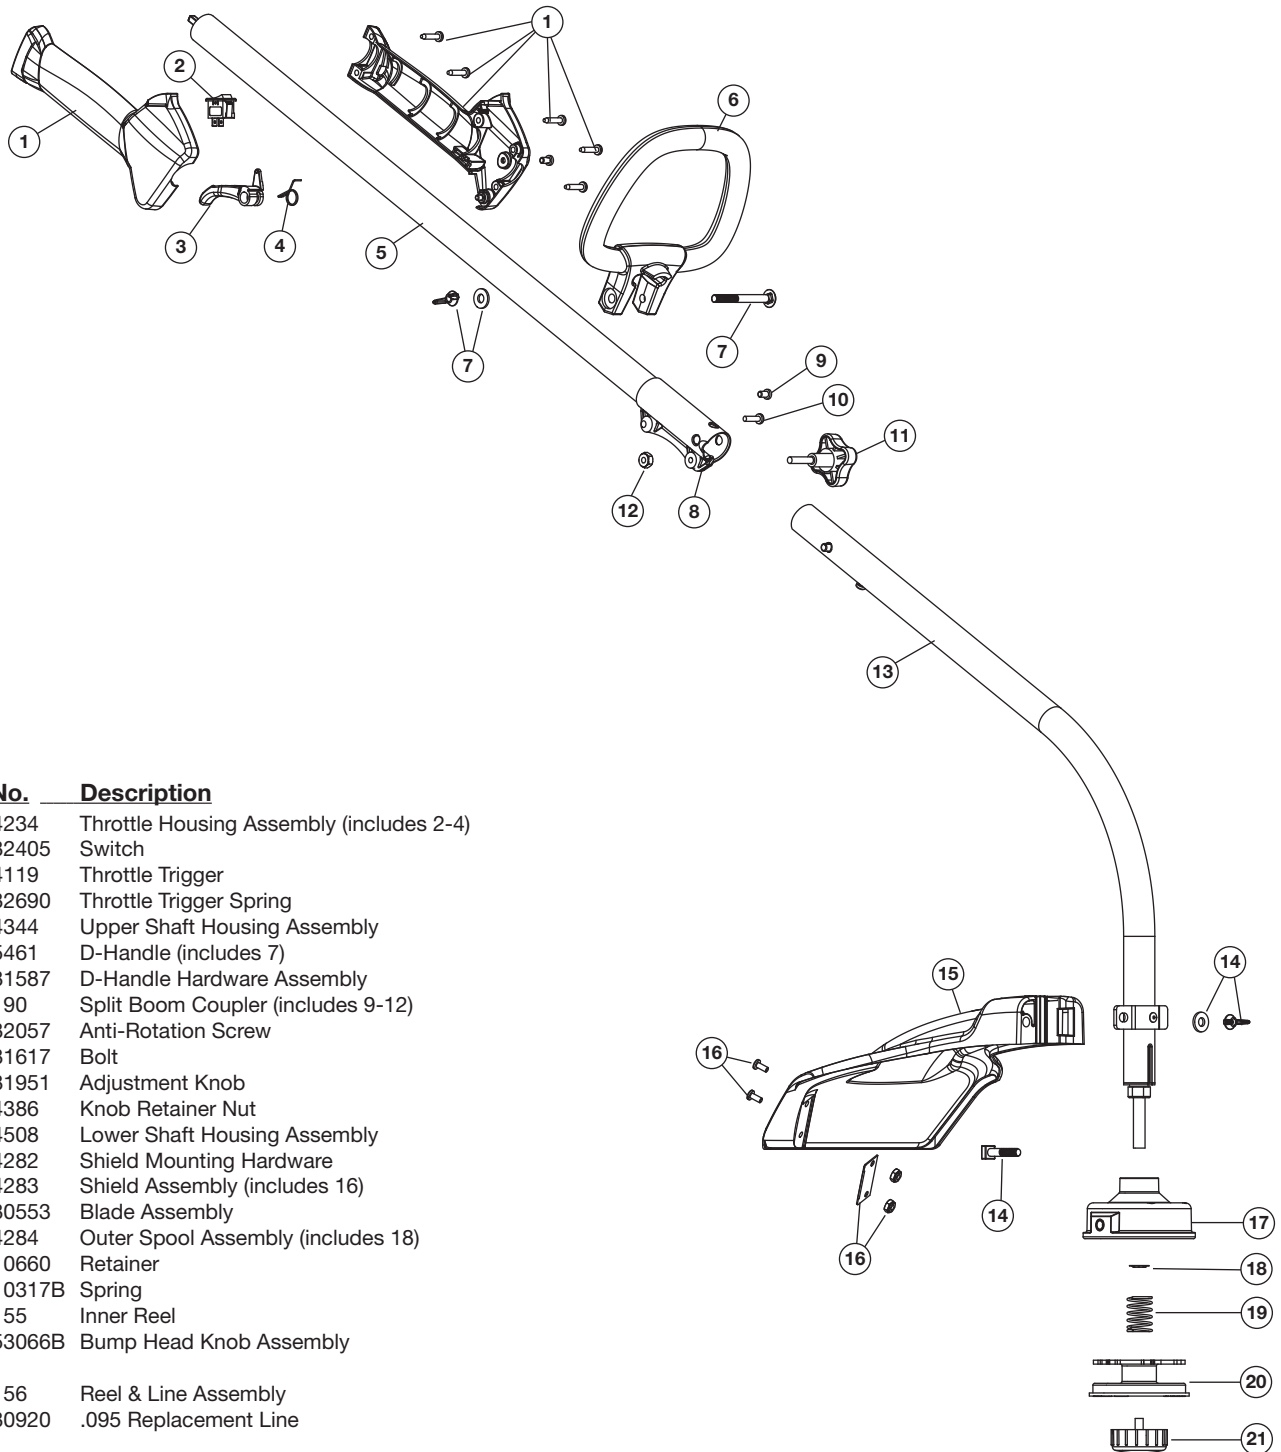

REPLACEMENT PARTS - MODEL TB22 EC

2-CYCLE TRIMMER

PPN 41ADZ22C766

Item	Part No.	Description
1	753-04234	Throttle Housing Assembly (includes 2-4)
2	791-182405	Switch
3	753-04119	Throttle Trigger
4	791-182690	Throttle Trigger Spring
5	753-04344	Upper Shaft Housing Assembly
6	753-05461	D-Handle (includes 7)
7	791-181587	D-Handle Hardware Assembly
8	753-1190	Split Boom Coupler (includes 9-12)
9	791-182057	Anti-Rotation Screw
10	791-181617	Bolt
11	791-181951	Adjustment Knob
12	753-04386	Knob Retainer Nut
13	753-04508	Lower Shaft Housing Assembly
14	753-04282	Shield Mounting Hardware
15	753-04283	Shield Assembly (includes 16)
16	791-180553	Blade Assembly
17	753-04284	Outer Spool Assembly (includes 18)
18	791-610660	Retainer
19	791-610317B	Spring
20	753-1155	Inner Reel
21	791-153066B	Bump Head Knob Assembly
*	753-1156	Reel & Line Assembly
*	791-180920	.095 Replacement Line
*		Items Not Shown