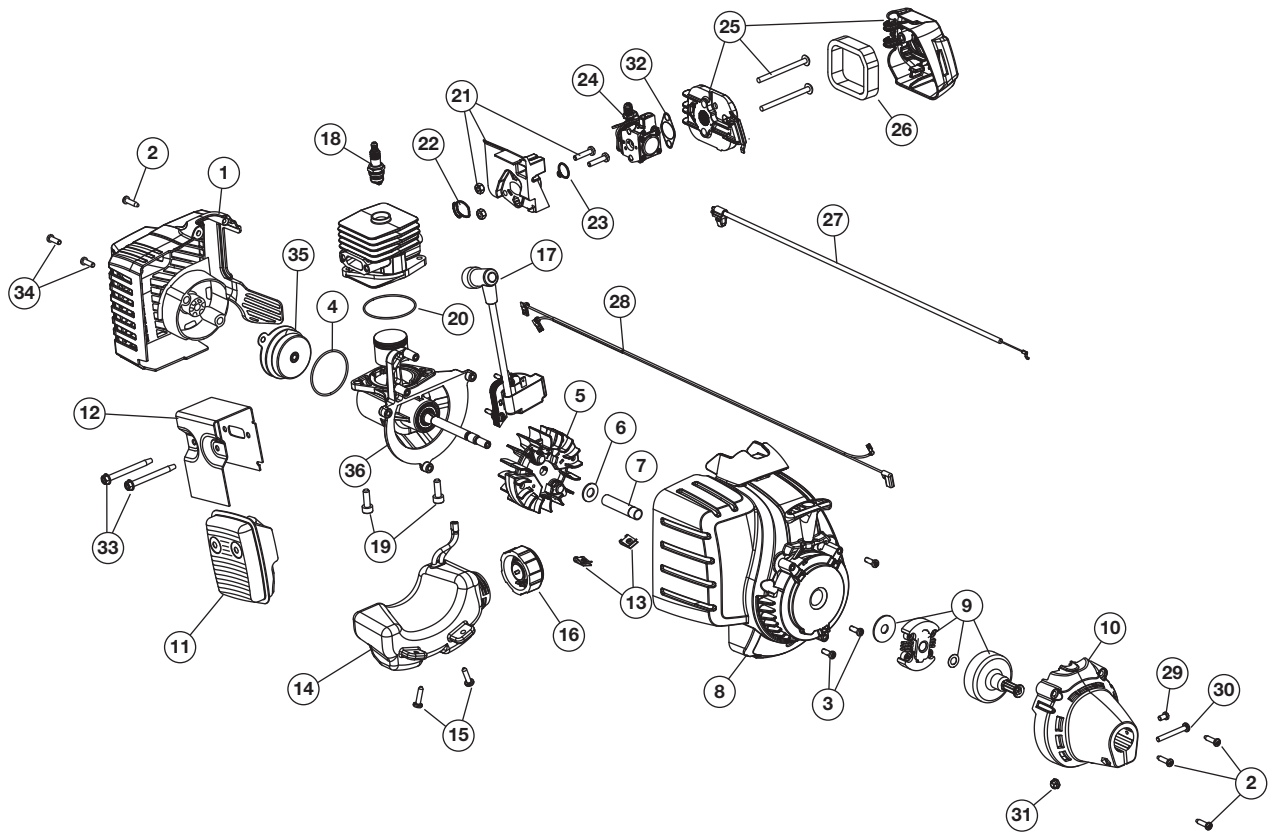

# REPLACEMENT PARTS - MODEL TB22 EC

## 2-CYCLE TRIMMER

PPN 41ADZ22C766

| Item | Part No.   | Description                           |
|------|------------|---------------------------------------|
| 1    | 753-06177  | Rear Cover Assembly (includes 2 & 34) |
| 2    | 791-181345 | Cover Screw                           |
| 3    | 791-181862 | Housing Screw                         |
| 4    | 753-06174  | O-Ring                                |
| 5    | 753-06175  | Flywheel Assembly                     |
| 6    | 753-06247  | Washer                                |
| 7    | 753-06218  | Spacer                                |
| 8    | 753-06522  | Starter Housing (includes 3 & 13)     |
| 9    | 753-05860  | Clutch Assembly                       |
| 10   | 753-06181  | Clutch Cover (includes 2)             |
| 11   | 753-06418  | Muffler Assembly (includes 12 & 33)   |
| 12   | 753-06419  | Muffler Gasket                        |
| 13   | 791-182366 | U-shaped Nut                          |
| 14   | 753-06183  | Fuel Tank Assembly (includes 15 & 16) |
| 15   | 791-181930 | Tank Screw                            |
| 16   | 791-182612 | Fuel Cap                              |
| 17   | 753-06303  | Module Assembly                       |
| 18   | 753-06193  | Spark Plug                            |