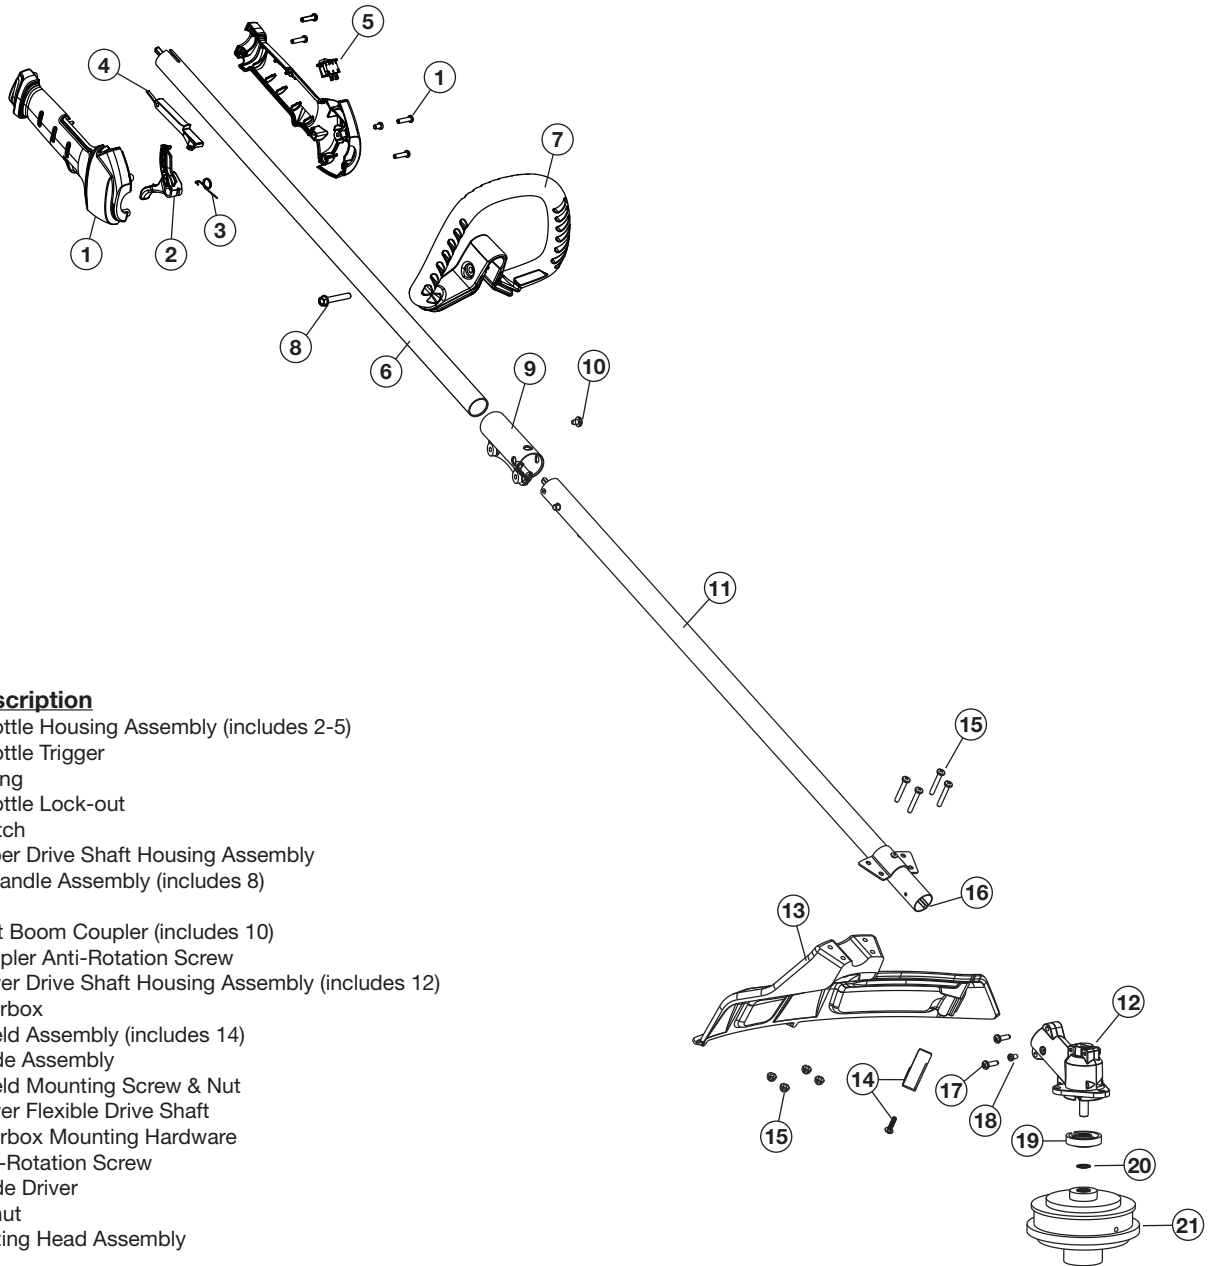

REPLACEMENT PARTS - MODEL TB6042XP

4-CYCLE TRIMMER

PPN 41ADZ4PC766

Item	Part No.	Description
1	753-06887	Throttle Housing Assembly (includes 2-5)
2	753-06888	Throttle Trigger
3	753-05007	Spring
4	753-05171	Throttle Lock-out
5	791-182405	Switch
6	753-06889	Upper Drive Shaft Housing Assembly
7	753-06689	D-Handle Assembly (includes 8)
8	753-06040	Bolt
9	753-06886	Split Boom Coupler (includes 10)
10	753-05698	Coupler Anti-Rotation Screw
11	753-06587	Lower Drive Shaft Housing Assembly (includes 12)
12	791-182193	Gearbox
13	753-05820	Shield Assembly (includes 14)
14	753-05821	Blade Assembly
15	753-06125	Shield Mounting Screw & Nut
16	753-05267	Lower Flexible Drive Shaft
17	791-182195	Gearbox Mounting Hardware
18	791-182519	Anti-Rotation Screw
19	791-182196	Blade Driver
20	753-04348	Palnut
21	796-06890	Cutting Head Assembly