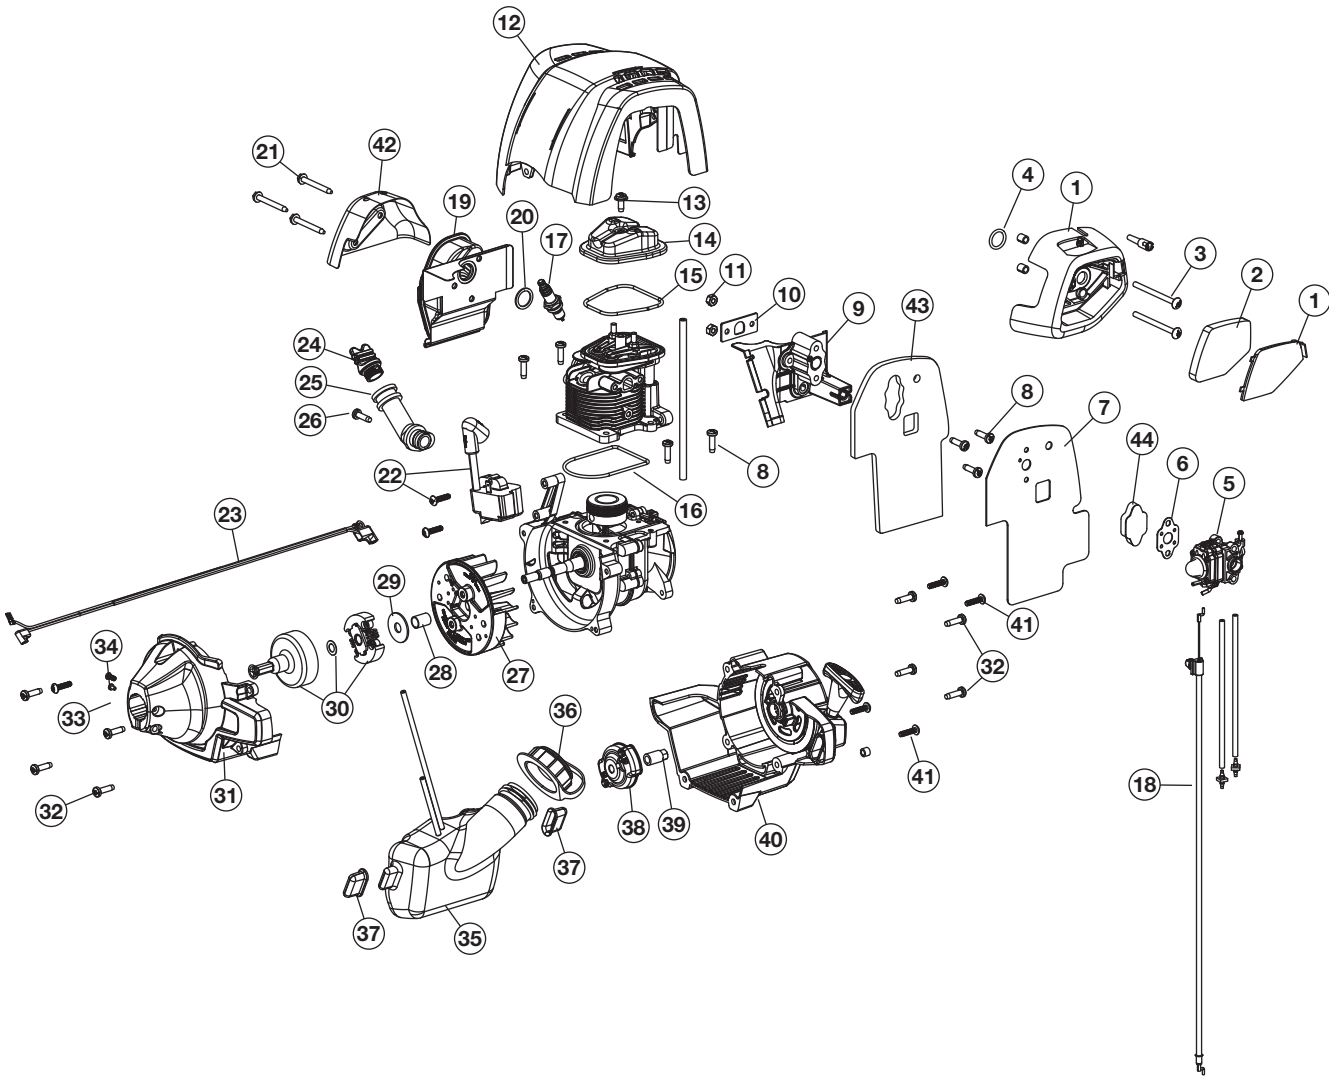

## 4-CYCLE TRIMMER

PPN 41ADZ4PC766

Item	Part No.	Description
1	753-06084	Aircleaner Assembly (includes 2 & 3)
2	753-06085	Air Filter
3	753-06939	Screw
4	791-181751	Carburetor O-Ring
5	753-06083	Carburetor Assembly w/ Fuel Lines
6	791-181709	Carburetor Gasket
7	753-06082	Carburetor Baffle
8	791-181003	Screw
9	753-05904	Insulator
10	753-05673	Insulator Gasket
11	753-05248	Nut
12	753-06940	Engine Cover
13	791-181025	Screw
14	753-05901	Valve Cover
15	753-05902	Valve O-Ring
16	753-05910	Cylinder O-Ring
17	753-05784	Spark Plug
18	753-06941	Throttle Cable
19	753-06334	Muffler Assembly
20	753-05244	Muffler Gasket
21	753-05246	Muffler Bolt
22	753-05907	Module Assembly
23	753-06167	Lead Wires
24	753-05400	Oil Plug Assembly

Item	Part No.	Description
25	753-06087	Oil Fill Tube Assembly
26	753-05377	Screw
27	753-06493	Flywheel
28	753-05814	Spacer
29	791-182396	Clutch Washer
30	753-05860	Clutch Assembly
31	753-06335	Clutch Cover Assembly
32	753-05377	Screw
33	791-182519	Anti-rotation Screw
34	753-04291	Clamp Screw & Nut
35	753-06093	Fuel Tank (includes 36)
36	753-05289	Fuel Cap
37	753-05259	Fuel Tank Pad
38	753-06091	Pawl Assembly
39	753-06104	Electric Start Adapter
40	753-06942	Starter Cover Assembly
41	753-04595	Screw
42	753-06101	Muffler Shield
43	753-06122	Carburetor Heat Shield
44	753-06938	Insulator
*	753-06494	Short Block Assembly