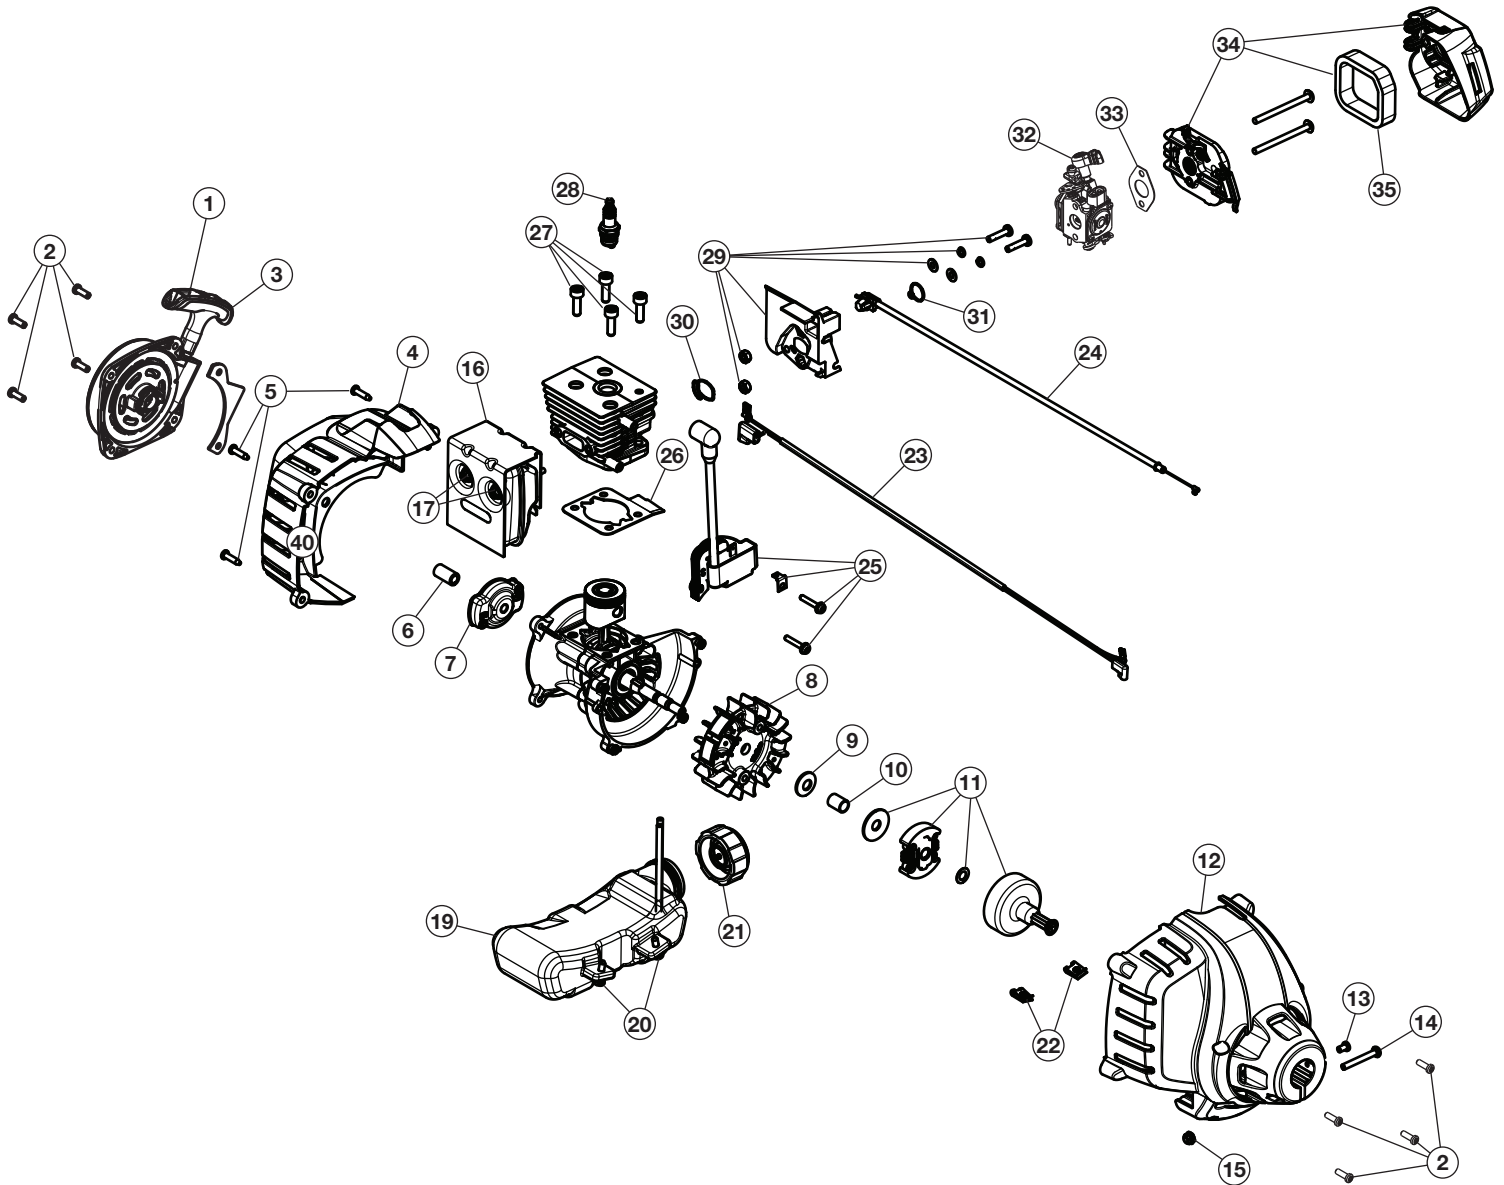

# REPLACEMENT PARTS - MODEL TB2040 XP

## 2-CYCLE GAS TRIMMER

PPN 41ADZ2PC766

Item	Part No.	Description
1	753-06878	Starter Assembly (includes 2 & 3)
2	791-181862	Starter Screw
3	753-06244	Starter Assembly Guard (includes 2)
4	753-06245	Rear Engine Cover (includes 5)
5	791-181345	Cover Screw
6	753-06104	Adapter
7	753-06091	Pawl Assembly
8	753-06246	Flywheel Assembly
9	753-06247	Washer
10	753-06248	Spacer
11	753-05860	Clutch Assembly
12	753-06879	Clutch Cover Assembly (includes 2, 13 -15 and 22)
13	791-182519	Anti-rotation Screw
14	753-04003	Clamp Screw
15	791-180217	Clamp Nut
16	753-06418	Muffler Assembly (includes 17 and 18)
17	753-06294	Muffler Screw
18	753-04619	Muffler Gasket (not shown)
19	753-06856	Fuel Tank Assembly (includes 20 and 21)
20	791-181930	Tank Screw

Items Not Shown  
 \* 753-06885 Short Block Assembly (includes Crankcase, Cylinder, Piston, 8 - 11, 25 - 28)

**REPLACEMENT PARTS - MODEL TB2040 XP**  
**2-CYCLE GAS TRIMMER**  
 PPN 41ADZ2PC76

Item	Part No.	Description
1	753-06887	Grip Assembly (includes 2 - 5, 13 and 14)
2	753-06888	Throttle Trigger
3	753-05007	Spring
4	753-05171	Throttle Lockout
5	791-182405	Switch
6	791-610327	Shoulder Strap Clip
7	753-06682	Upper Drive Shaft Housing
8	753-06889	Handle Assembly (includes 9 and 12)
9	753-06040	Bolt
10	753-06886	Split Boom Coupler (includes 11)
11	791-182057	Coupler Anti-Rotation Screw
12	791-180050	Nut
13	753-05274	Screw
14	753-05698	Grip Anti-Rotation Screw
15	753-06587	Lower Drive Shaft Housing Assembly (includes 16)
16	753-05267	Lower Flexible Drive Shaft
17	753-05820	Shield Assembly (includes 18)
18	753-05821	Blade Assembly
19	753-06125	Shield Mounting Screw and Nut
20	791-182193	Gearbox (includes 21 - 25)
21	791-182195	Gearbox Mounting Hardware
22	791-182519	Anti-Rotation Screw
23	791-182196	Cutting Head Driver
24	753-04348	Palnut
25	753-06890	Cutting Head Assembly