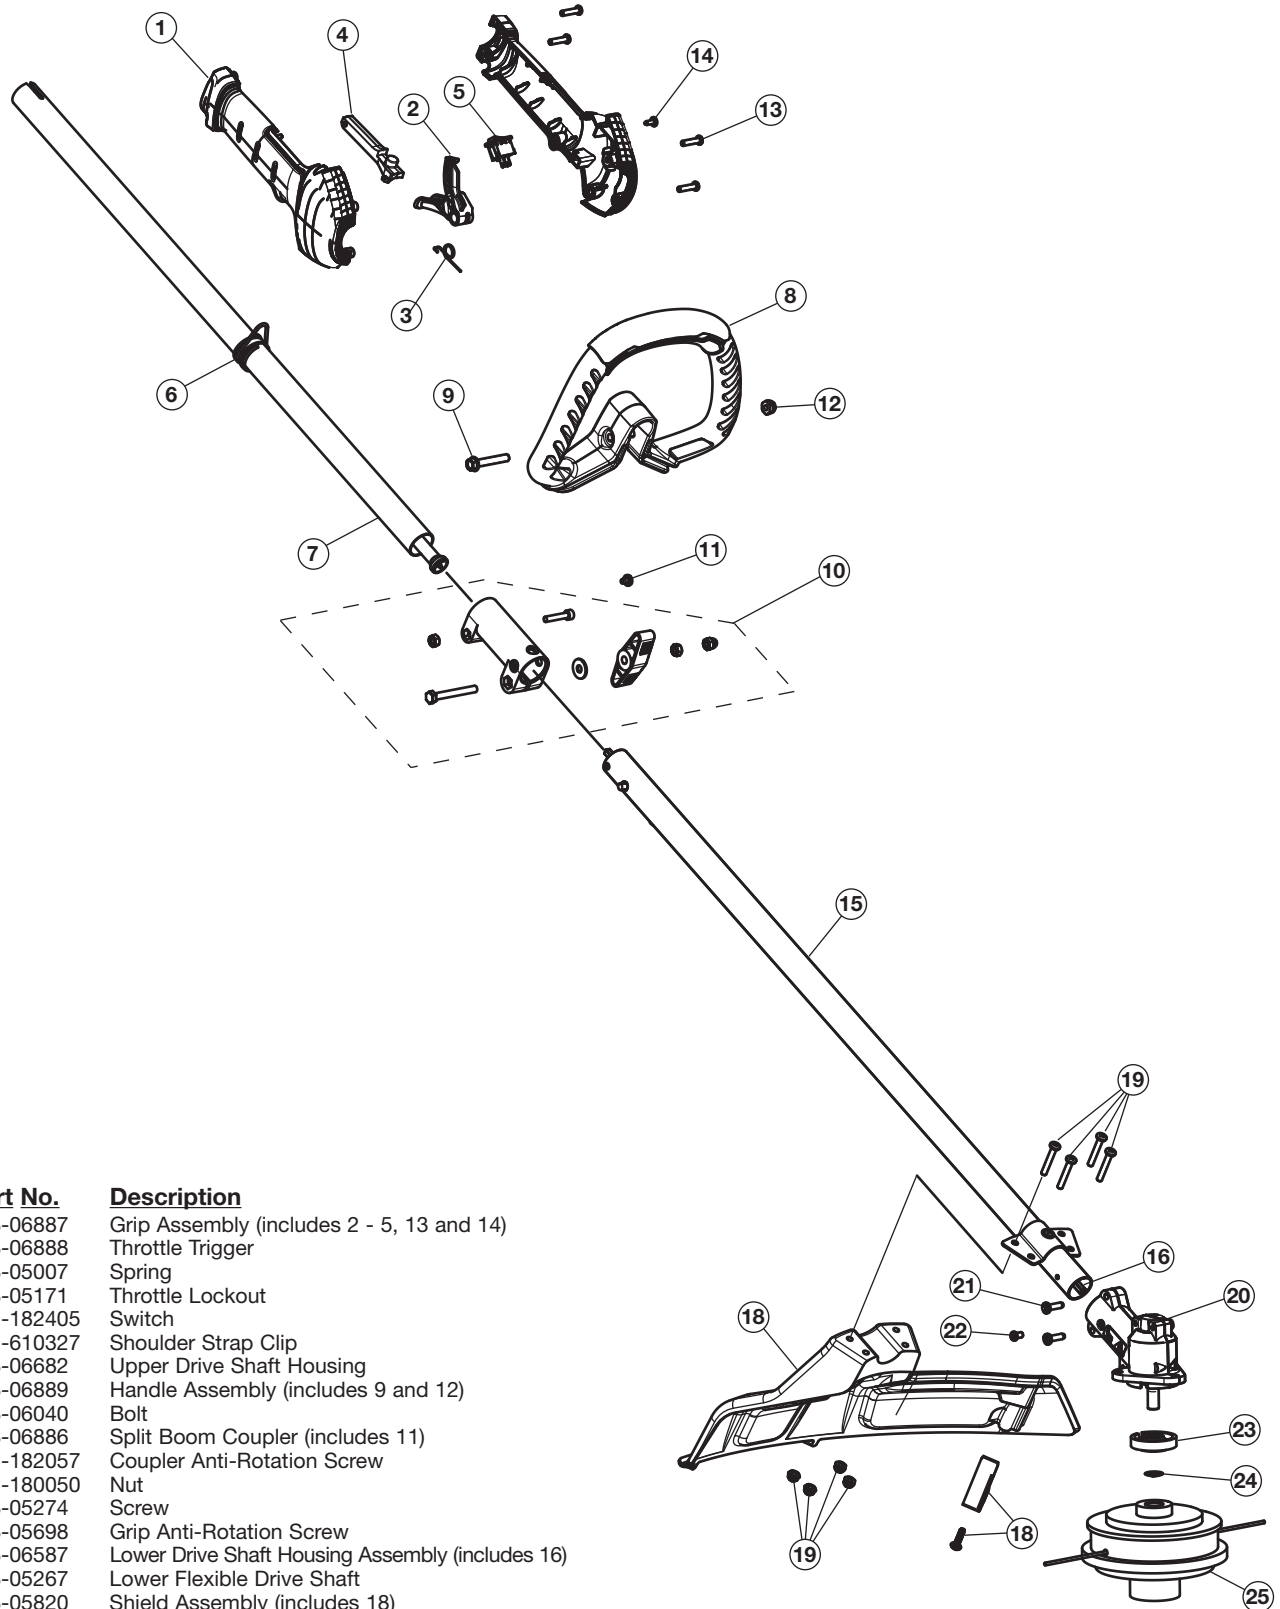

## 2-CYCLE GAS TRIMMER

PPN 41ADZ2PC766

Item	Part No.	Description
1	753-06878	Starter Assembly (includes 2 & 3)
2	791-181862	Starter Screw
3	753-06244	Starter Assembly Guard (includes 2)
4	753-06245	Rear Engine Cover (includes 5)
5	791-181345	Cover Screw
6	753-06104	Adapter
7	753-06091	Pawl Assembly
8	753-06246	Flywheel Assembly
9	753-06247	Washer
10	753-06248	Spacer
11	753-05860	Clutch Assembly
12	753-06879	Clutch Cover Assembly (includes 2, 13 -15 and 22)
13	791-182519	Anti-rotation Screw
14	753-04003	Clamp Screw
15	791-180217	Clamp Nut
16	753-06418	Muffler Assembly (includes 17 and 18)
17	753-06294	Muffler Screw
18	753-04619	Muffler Gasket (not shown)
19	753-06856	Fuel Tank Assembly (includes 20 and 21)
20	791-181930	Tank Screw

Items Not Shown  
 \* 753-06885 Short Block Assembly (includes Crankcase, Cylinder, Piston, 8 - 11, 25 - 28)

**REPLACEMENT PARTS - MODEL TB2040 XP**  
**2-CYCLE GAS TRIMMER**  
 PPN 41ADZ2PC76

Item	Part No.	Description
1	753-06887	Grip Assembly (includes 2 - 5, 13 and 14)
2	753-06888	Throttle Trigger
3	753-05007	Spring
4	753-05171	Throttle Lockout
5	791-182405	Switch
6	791-610327	Shoulder Strap Clip
7	753-06682	Upper Drive Shaft Housing
8	753-06889	Handle Assembly (includes 9 and 12)
9	753-06040	Bolt
10	753-06886	Split Boom Coupler (includes 11)
11	791-182057	Coupler Anti-Rotation Screw
12	791-180050	Nut
13	753-05274	Screw
14	753-05698	Grip Anti-Rotation Screw
15	753-06587	Lower Drive Shaft Housing Assembly (includes 16)
16	753-05267	Lower Flexible Drive Shaft
17	753-05820	Shield Assembly (includes 18)
18	753-05821	Blade Assembly
19	753-06125	Shield Mounting Screw and Nut
20	791-182193	Gearbox (includes 21 - 25)
21	791-182195	Gearbox Mounting Hardware
22	791-182519	Anti-Rotation Screw
23	791-182196	Cutting Head Driver
24	753-04348	Palnut
25	753-06890	Cutting Head Assembly