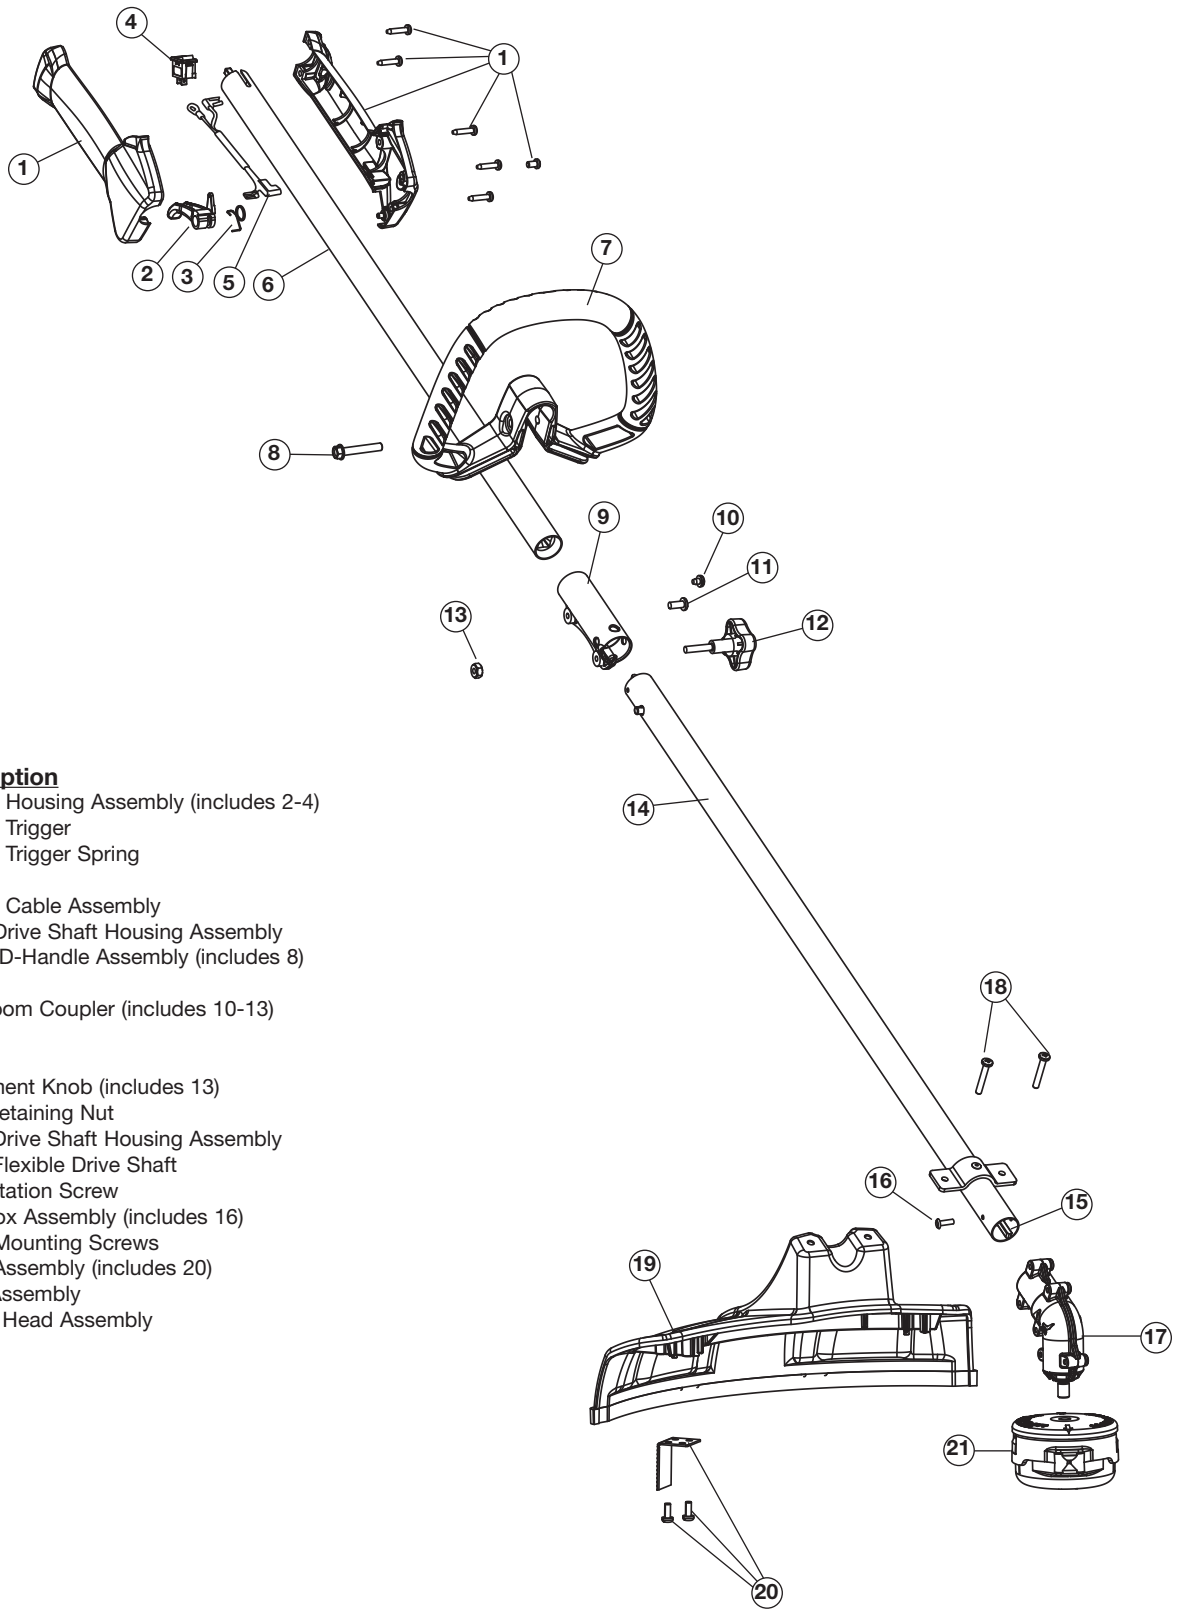

REPLACEMENT PARTS - MODEL Y4800EC

4-CYCLE GAS TRIMMER

PPN 41AD480C900

Item	Part No.	Description
1	753-04234	Throttle Housing Assembly (includes 2-4)
2	753-04119	Throttle Trigger
3	791-182690	Throttle Trigger Spring
4	791-182405	Switch
5	753-05266	Throttle Cable Assembly
6	753-04236	Upper Drive Shaft Housing Assembly
7	753-06039	Deluxe D-Handle Assembly (includes 8)
8	753-06040	Bolt
9	753-1190	Split Boom Coupler (includes 10-13)
10	791-182057	Screw
11	791-181617	Bolt
12	791-181951	Adjustment Knob (includes 13)
13	753-04386	Knob Retaining Nut
14	753-06139	Lower Drive Shaft Housing Assembly
15	753-05267	Lower Flexible Drive Shaft
16	753-05698	Anti-Rotation Screw
17	753-06124	Gear Box Assembly (includes 16)
18	753-06125	Shield Mounting Screws
19	753-06123	Shield Assembly (includes 20)
20	753-06126	Blade Assembly
21	753-06129	Cutting Head Assembly