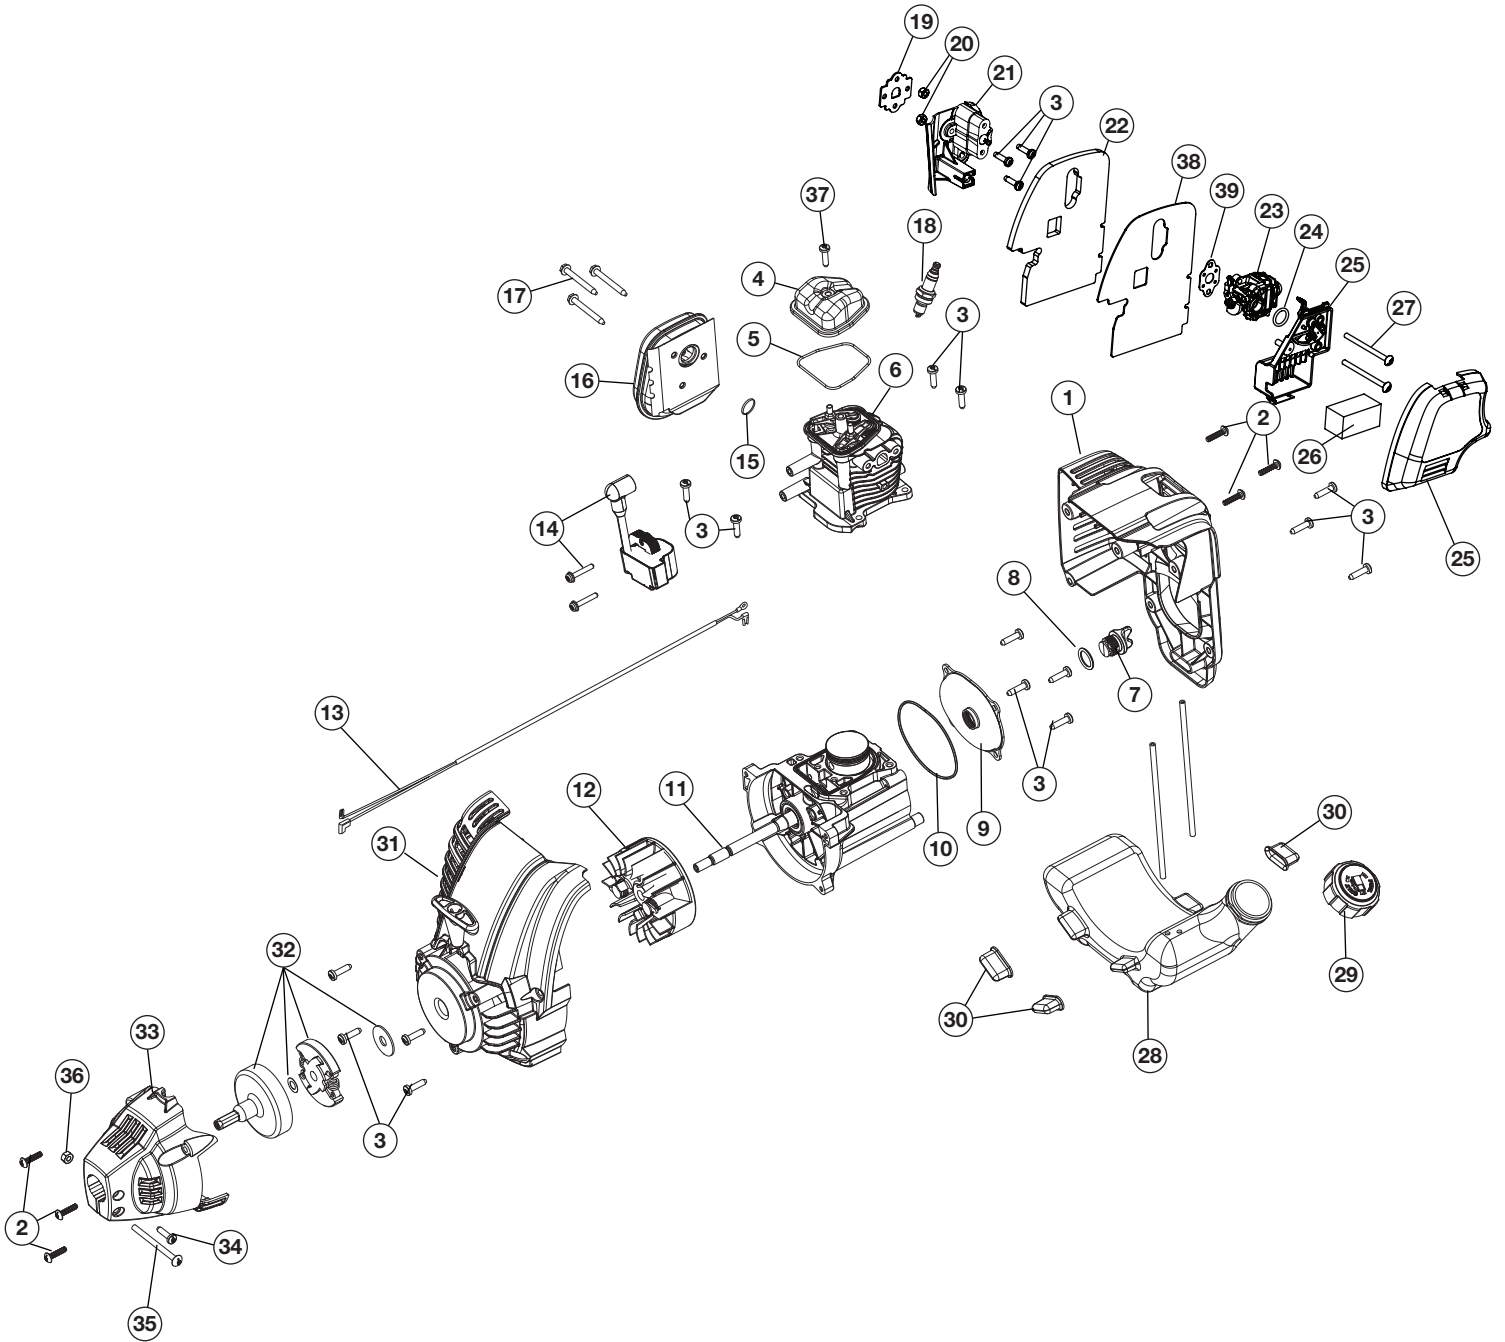

REPLACEMENT PARTS - MODEL Y4800EC
4-CYCLE GAS TRIMMER
PPN 41AD480C900

REPLACEMENT PARTS - MODEL Y4800EC

4-CYCLE GAS TRIMMER

PPN 41AD480C900

<u>Item</u>	<u>Part No.</u>	<u>Description</u>	<u>Item</u>	<u>Part No.</u>	<u>Description</u>
1	753-06134	Engine Cover Assembly (includes 2 & 3)	24	791-181751	O-Ring
2	753-04595	Cover Screw	25	753-05252	Air Cleaner Cover Assembly (includes 26)
3	791-181003	Screw	26	753-05254	Air Filter
4	753-05901	Rocker Cover	27	753-05253	Screw
5	753-05902	Rocker Cover O-Ring	28	753-06240	Fuel Tank Assembly w/Fuel Lines (includes 29)
6	753-06311	Cylinder Assembly (includes 3 & 5)	29	753-1229	Fuel Cap
7	753-05408	Oil Plug (includes 8)	30	753-05259	Fuel Tank Pads
8	791-182290	Oil Plug O-Ring	31	753-06314	Starter Housing Assembly (includes 3)
9	753-06111	Crankcase Cover	32	753-06281	Clutch Assembly
10	753-05238	Crankcase Cover O-ring	33	753-05263	Clutch Cover (includes 2)
11	753-06313	Crankcase Assembly (includes 10)	34	791-182519	Anti-Rotation Screw
12	753-06221	Flywheel Assembly	35	753-04003	Clamp Screw
13	753-05264	Lead Wires	36	791-180217	Nut
14	753-05243	Module Assembly	37	791-181025	Rocker Cover Screw
15	753-05244	Muffler Gasket	38	753-06948	Gasket
16	753-05245	Muffler Assembly (includes 15 & 17)	39	791-181709	Gasket
17	753-05246	Muffler Screw	*	753-05297	Spark Arrestor Assembly
18	753-05784	Spark Plug	*	753-06317	Shortblock Assembly (includes 3-6, 8, 10, 11 & 18)
19	753-05247	Insulator Gasket			
20	753-05248	Nut			
21	753-06947	Insulator			
22	753-06949	Heat Shield			
23	753-06220	Carburetor			
			*	Items Not Shown