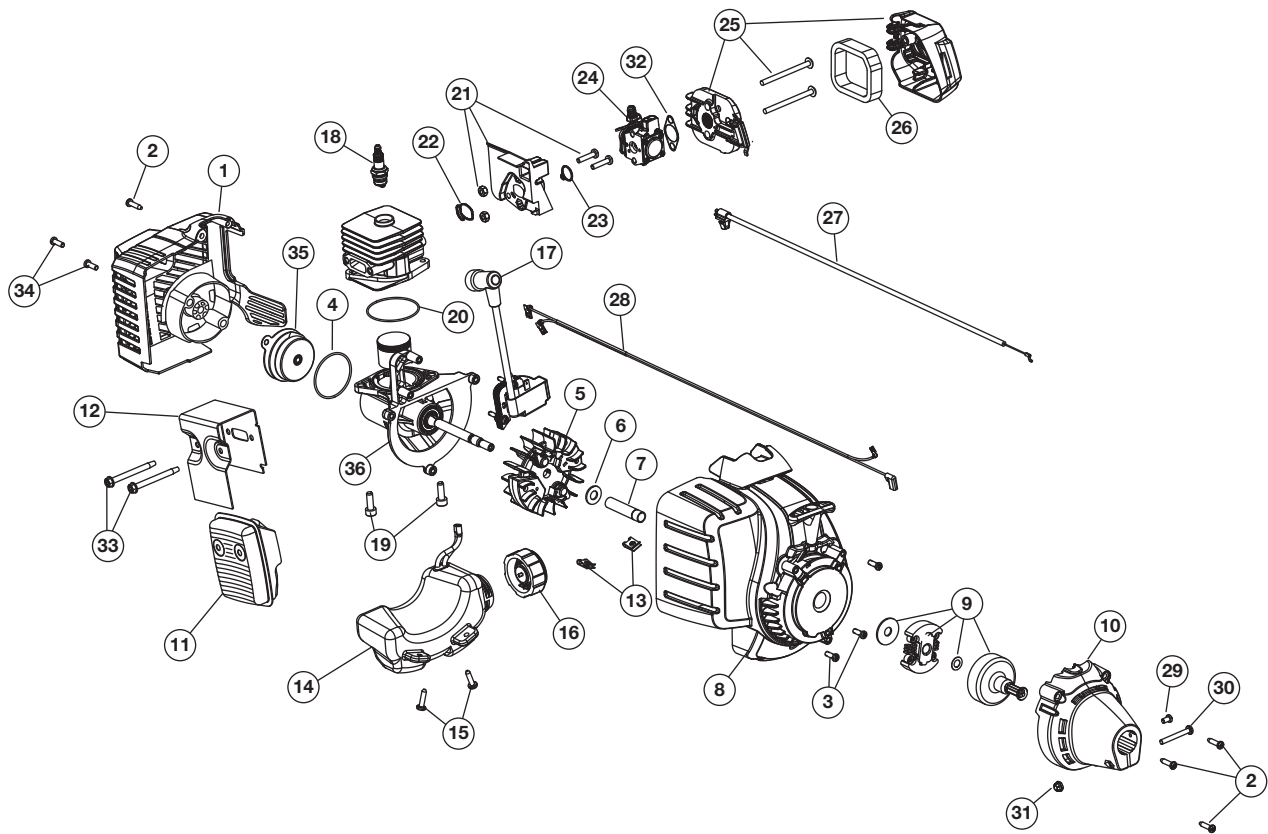

REPLACEMENT PARTS - MODEL TB32 EC

2-CYCLE TRIMMER

PPN 41ADZ32C766

Item	Part No.	Description
1	753-06177	Rear Cover Assembly (includes 2 & 34)
2	791-181345	Cover Screw
3	791-181862	Housing Screw
4	753-06174	O-Ring
5	753-06175	Flywheel Assembly
6	753-06247	Washer
7	753-06218	Spacer
8	753-06522	Starter Housing (includes 3 & 13)
9	753-05860	Clutch Assembly
10	753-06181	Clutch Cover (includes 2)
11	753-06418	Muffler Assembly (includes 12 & 33)
12	753-06419	Muffler Gasket
13	791-182366	U-shaped Nut
14	753-06183	Fuel Tank Assembly (includes 15 & 16)
15	791-181930	Tank Screw
16	791-182612	Fuel Cap
17	753-06303	Module Assembly
18	753-06193	Spark Plug

REPLACEMENT PARTS - MODEL TB32 EC

2-CYCLE TRIMMER

PPN 41ADZ32C766

Item	Part No.	Description
1	753-04234	Throttle Housing Assembly (includes 2-4)
2	753-04119	Throttle Trigger
3	791-182690	Throttle Trigger Spring
4	791-182405	Switch
5	753-04344	Upper Drive Shaft Housing Assembly
6	753-05461	D-Handle (includes 7)
7	791-181587	D-Handle Hardware Assembly
8	753-1190	Split Boom Coupler (includes 9-12)
9	791-182057	Screw
10	791-181617	Bolt
11	791-181951	Adjustment Knob (includes 12)
12	753-04386	Knob Retaining Nut
13	753-06139	Lower Drive Shaft Housing Assembly
14	753-05267	Lower Flexible Drive Shaft
15	753-05698	Anti-Rotation Screw
16	753-06140	Gear Box Assembly (includes 15 & 20-24)
17	753-06125	Shield Mounting Screws
18	753-06123	Shield Assembly (includes 17 & 19)
19	753-06126	Blade Assembly
20	753-04284	Outer Spool Assembly
21	791-610660	Retainer
22	791-610317B	Spring
23	753-1155	Inner Reel
24	791-153066B	Bump Knob Assembly