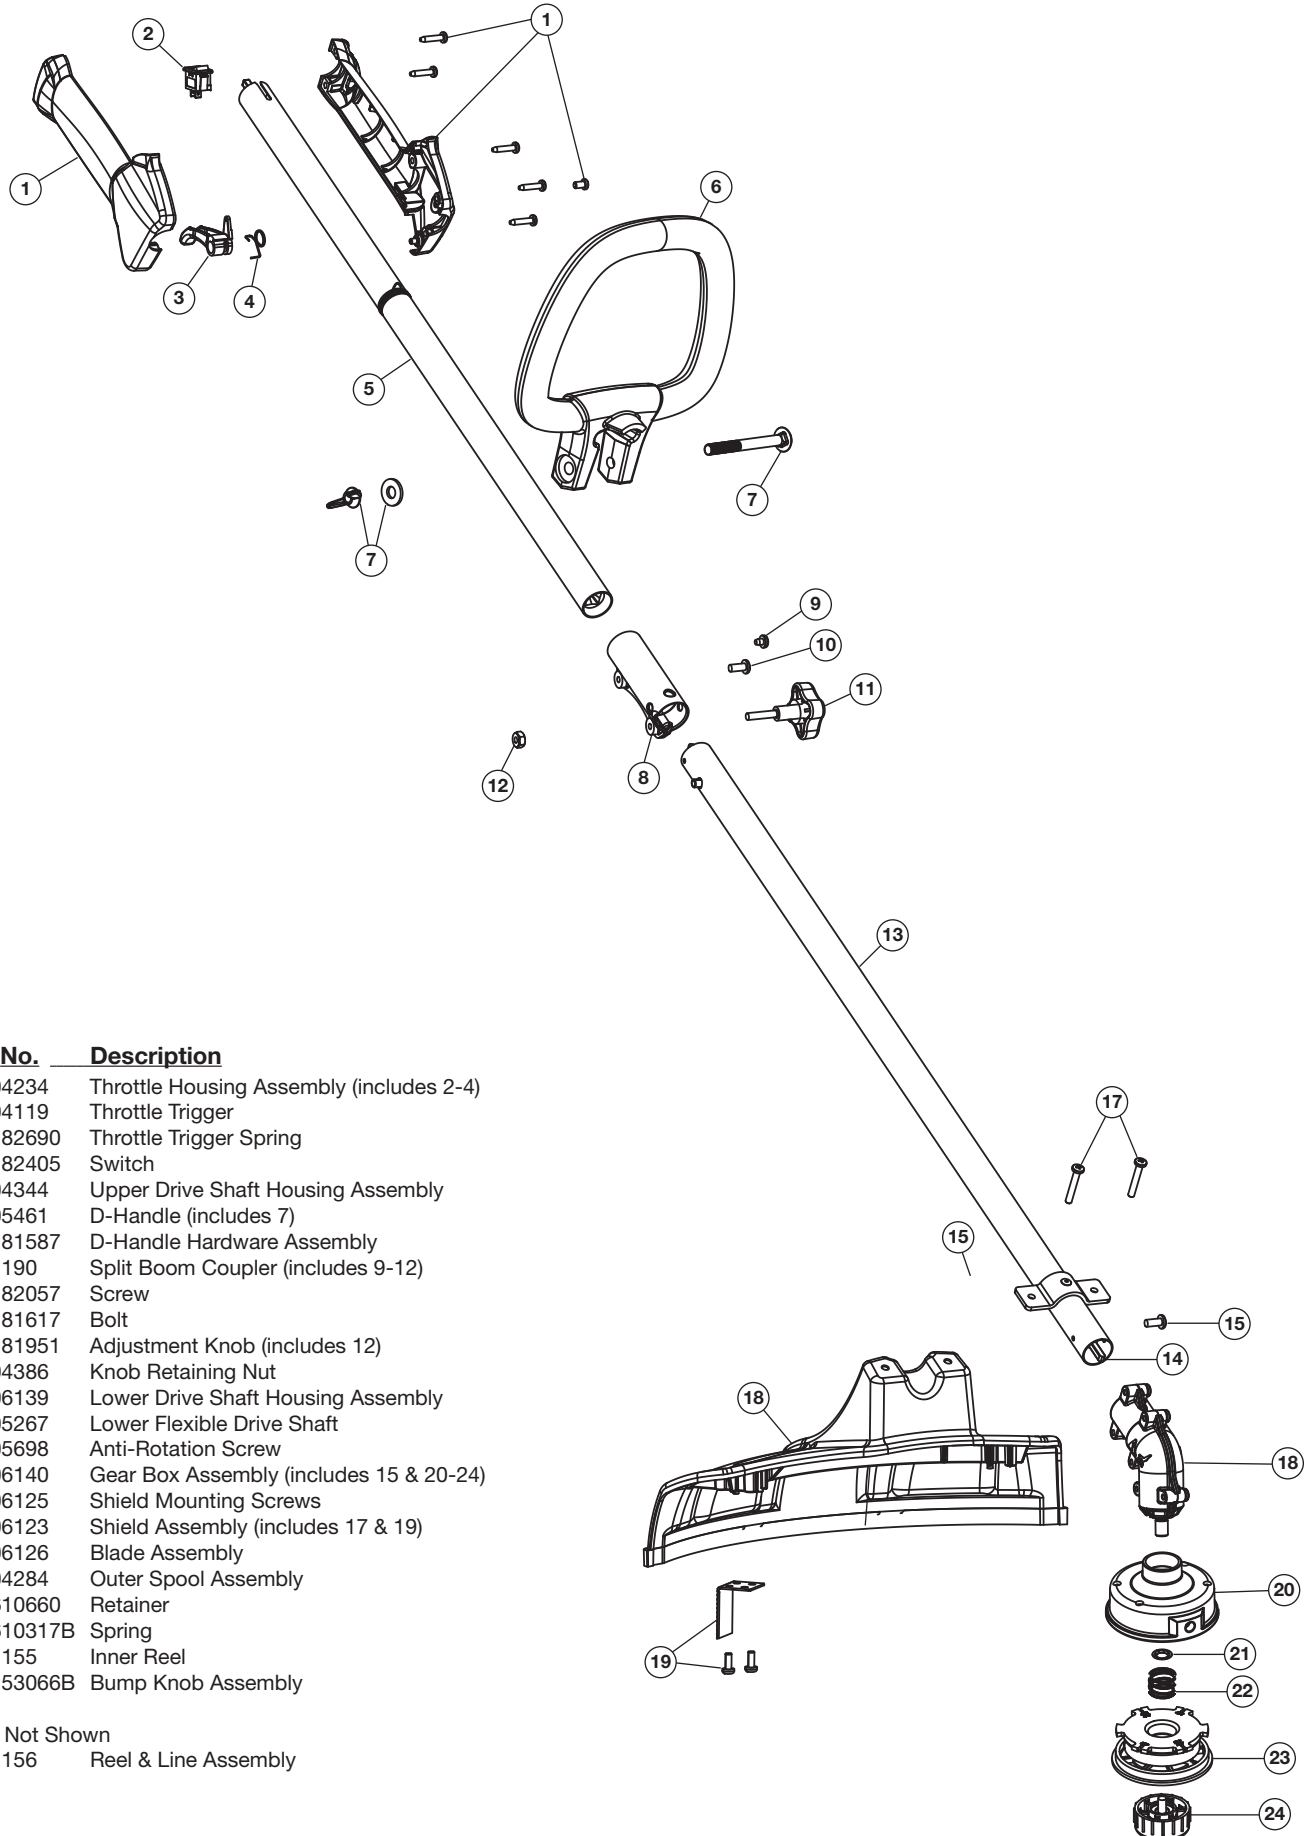

REPLACEMENT PARTS - MODEL TB32 EC

2-CYCLE TRIMMER

PPN 41ADZ32C766

Item	Part No.	Description
1	753-06177	Rear Cover Assembly (includes 2 & 34)
2	791-181345	Cover Screw
3	791-181862	Housing Screw
4	753-06174	O-Ring
5	753-06175	Flywheel Assembly
6	753-06247	Washer
7	753-06218	Spacer
8	753-06522	Starter Housing (includes 3 & 13)
9	753-05860	Clutch Assembly
10	753-06181	Clutch Cover (includes 2)
11	753-06418	Muffler Assembly (includes 12 & 33)
12	753-06419	Muffler Gasket
13	791-182366	U-shaped Nut
14	753-06183	Fuel Tank Assembly (includes 15 & 16)
15	791-181930	Tank Screw
16	791-182612	Fuel Cap
17	753-06303	Module Assembly
18	753-06193	Spark Plug

REPLACEMENT PARTS - MODEL TB32 EC

2-CYCLE TRIMMER

PPN 41ADZ32C766

Item	Part No.	Description
1	753-04234	Throttle Housing Assembly (includes 2-4)
2	753-04119	Throttle Trigger
3	791-182690	Throttle Trigger Spring
4	791-182405	Switch
5	753-04344	Upper Drive Shaft Housing Assembly
6	753-05461	D-Handle (includes 7)
7	791-181587	D-Handle Hardware Assembly
8	753-1190	Split Boom Coupler (includes 9-12)
9	791-182057	Screw
10	791-181617	Bolt
11	791-181951	Adjustment Knob (includes 12)
12	753-04386	Knob Retaining Nut
13	753-06139	Lower Drive Shaft Housing Assembly
14	753-05267	Lower Flexible Drive Shaft
15	753-05698	Anti-Rotation Screw
16	753-06140	Gear Box Assembly (includes 15 & 20-24)
17	753-06125	Shield Mounting Screws
18	753-06123	Shield Assembly (includes 17 & 19)
19	753-06126	Blade Assembly
20	753-04284	Outer Spool Assembly
21	791-610660	Retainer
22	791-610317B	Spring
23	753-1155	Inner Reel
24	791-153066B	Bump Knob Assembly