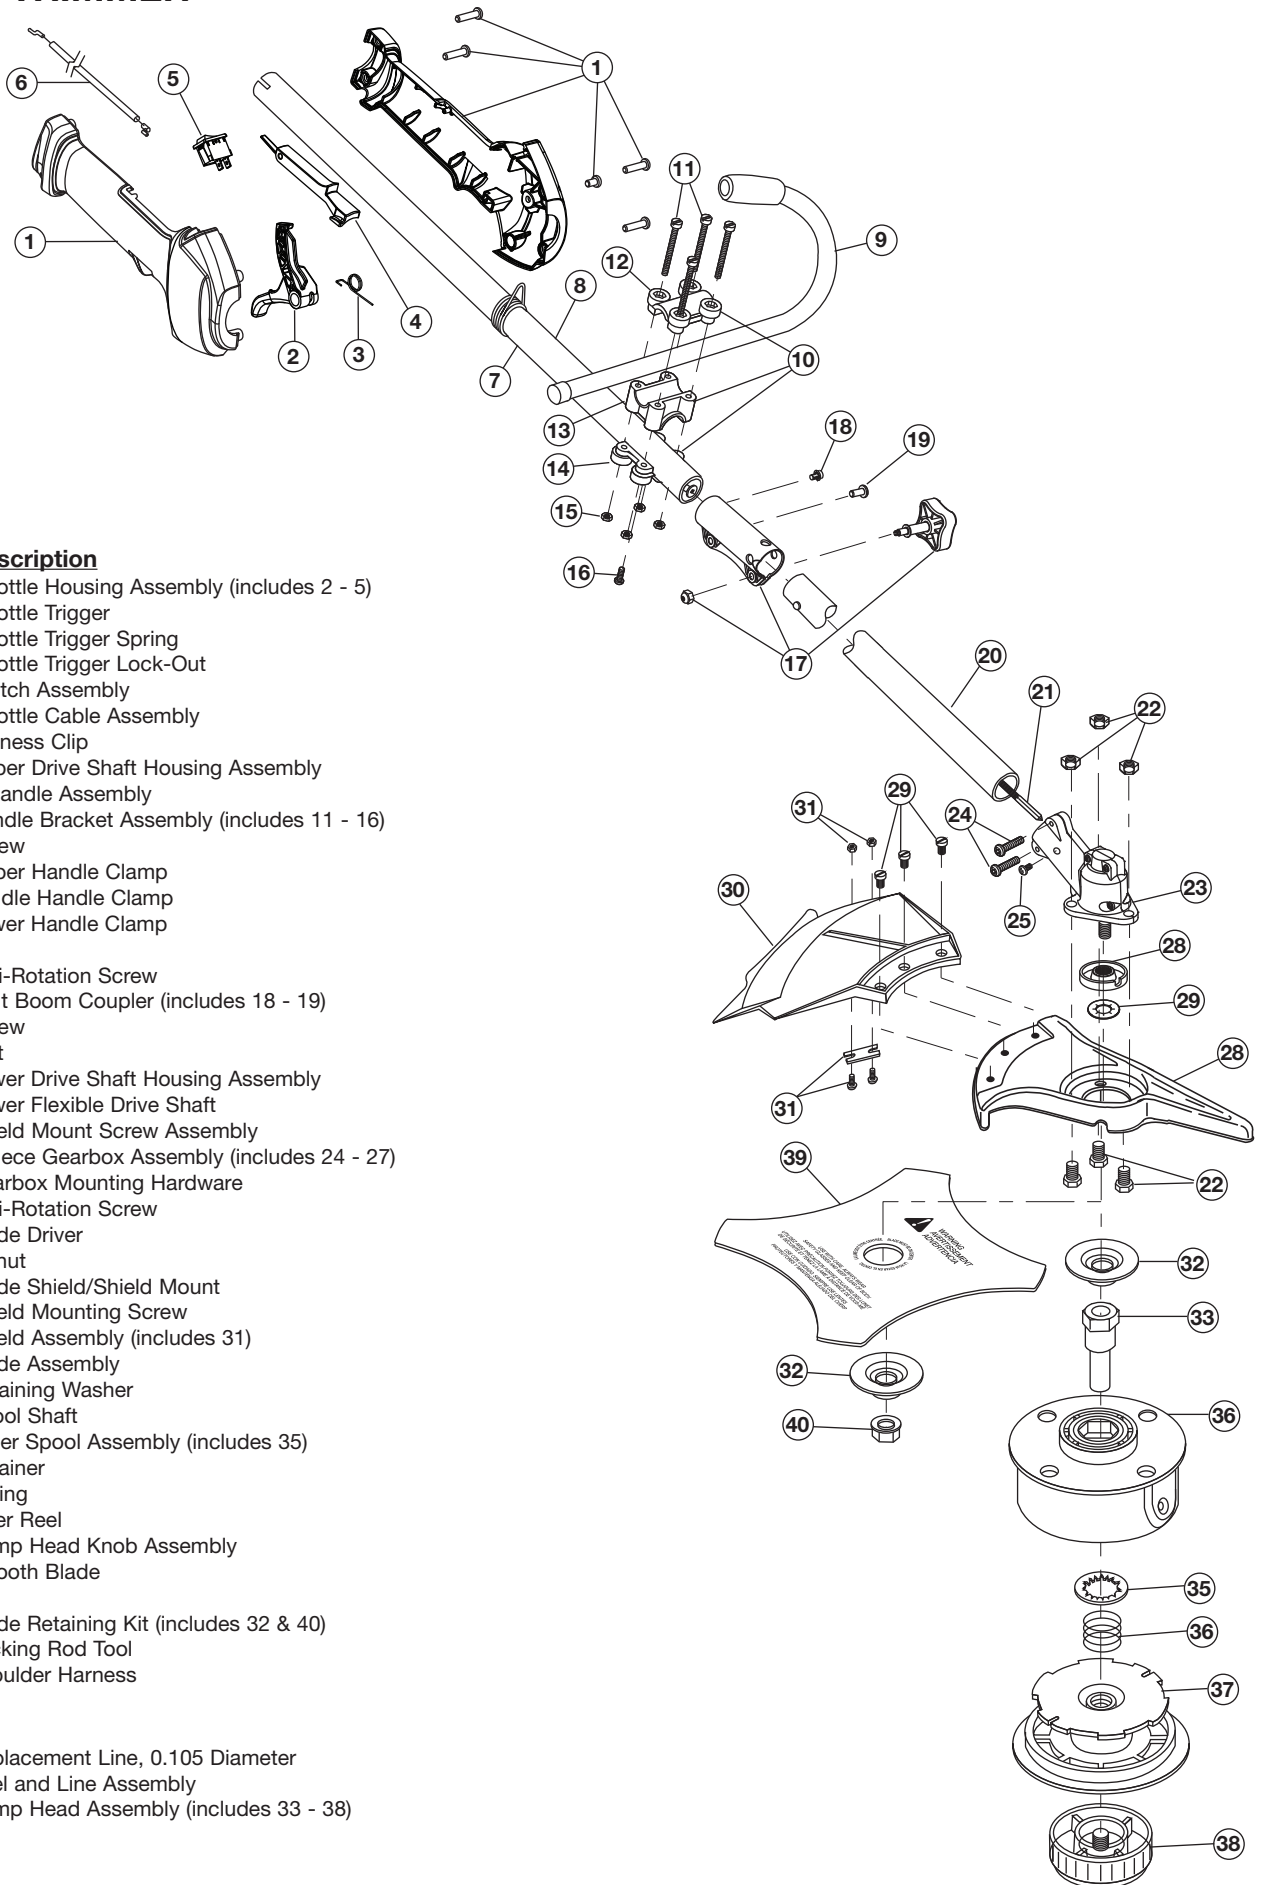

REPLACEMENT PARTS - MODEL TB42 BC

2-CYCLE GAS TRIMMER

PPN 41ADZ42C766

Item	Part No.	Description
1	753-05192	Throttle Housing Assembly (includes 2 - 5)
2	753-04991	Throttle Trigger
3	753-05007	Throttle Trigger Spring
4	753-05171	Throttle Trigger Lock-Out
5	791-182405	Switch Assembly
6	753-06251	Throttle Cable Assembly
7	791-610327	Harness Clip
8	753-04236	Upper Drive Shaft Housing Assembly
9	791-181099	J-Handle Assembly
10	791-683295	Handle Bracket Assembly (includes 11 - 16)
11	791-181811	Screw
12	791-181812	Upper Handle Clamp
13	791-181813	Middle Handle Clamp
14	791-181814	Lower Handle Clamp
15	791-181815	Nut
16	791-182519	Anti-Rotation Screw
17	753-1190	Split Boom Coupler (includes 18 - 19)
18	791-182057	Screw
19	791-181617	Bolt
20	791-182541	Lower Drive Shaft Housing Assembly
21	791-613300	Lower Flexible Drive Shaft
22	791-182200	Shield Mount Screw Assembly
23	791-182193	2 piece Gearbox Assembly (includes 24 - 27)
24	791-182195	Gearbox Mounting Hardware
25	791-182519	Anti-Rotation Screw
26	791-182196	Blade Driver
27	753-04348	Palnut
28	791-147492	Blade Shield/Shield Mount
29	791-683304	Shield Mounting Screw
30	753-1191	Shield Assembly (includes 31)
31	791-682061	Blade Assembly
32	791-147490	Retaining Washer
33	791-612483	Spool Shaft
34	791-683301	Outer Spool Assembly (includes 35)
35	791-612026	Retainer
36	791-610636B	Spring
37	791-147495	Inner Reel
38	791-180814B	Bump Head Knob Assembly
39	791-145873B	4-Tooth Blade
40	791-181699	Nut
*	791-180014B	Blade Retaining Kit (includes 32 & 40)
*	791-613226	Locking Rod Tool
*	791-682075B	Shoulder Harness

Optional Accessories

- 753-04216 Replacement Line, 0.105 Diameter
- 753-1224 Reel and Line Assembly
- 753-1161 Bump Head Assembly (includes 33 - 38)

* Items Not Shown