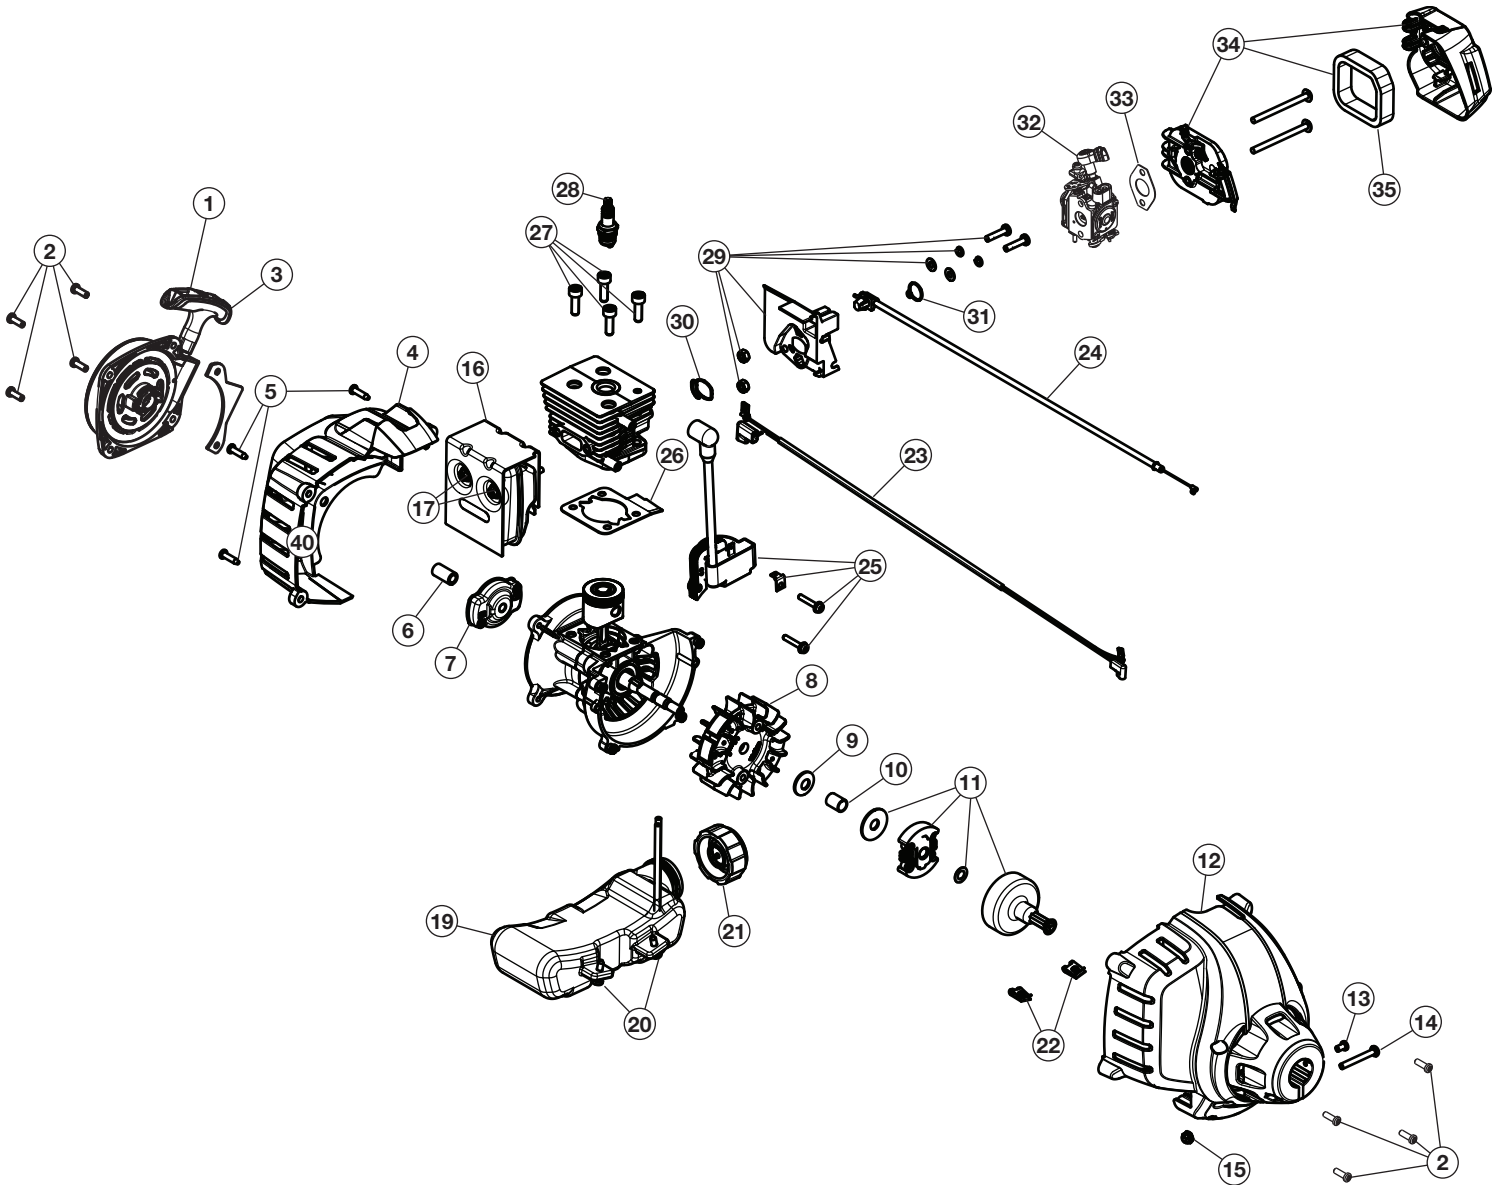

REPLACEMENT PARTS - MODEL TB42 BC

2-CYCLE GAS TRIMMER

PPN 41ADZ42C766

Item	Part No.	Description
1	753-06829	Starter Assembly (includes 2 & 3)
2	791-181862	Starter Screw
3	753-06244	Starter Assembly Guard (includes 2)
4	753-06245	Rear Engine Cover (includes 5)
5	791-181345	Cover Screw
6	753-06104	Adapter
7	753-06091	Pawl Assembly
8	753-06246	Flywheel Assembly
9	753-06247	Washer
10	753-06248	Spacer
11	753-05860	Clutch Assembly
12	753-06249	Clutch Cover Assembly (includes 2, 13 -15 and 22)
13	791-182519	Anti-rotation Screw
14	753-04003	Clamp Screw
15	791-180217	Clamp Nut
16	753-06418	Muffler Assembly (includes 17 and 18)
17	753-06294	Muffler Screw
18	753-04619	Muffler Gasket (not shown)
19	753-06856	Fuel Tank Assembly (includes 20 and 21)
20	791-181930	Tank Screw