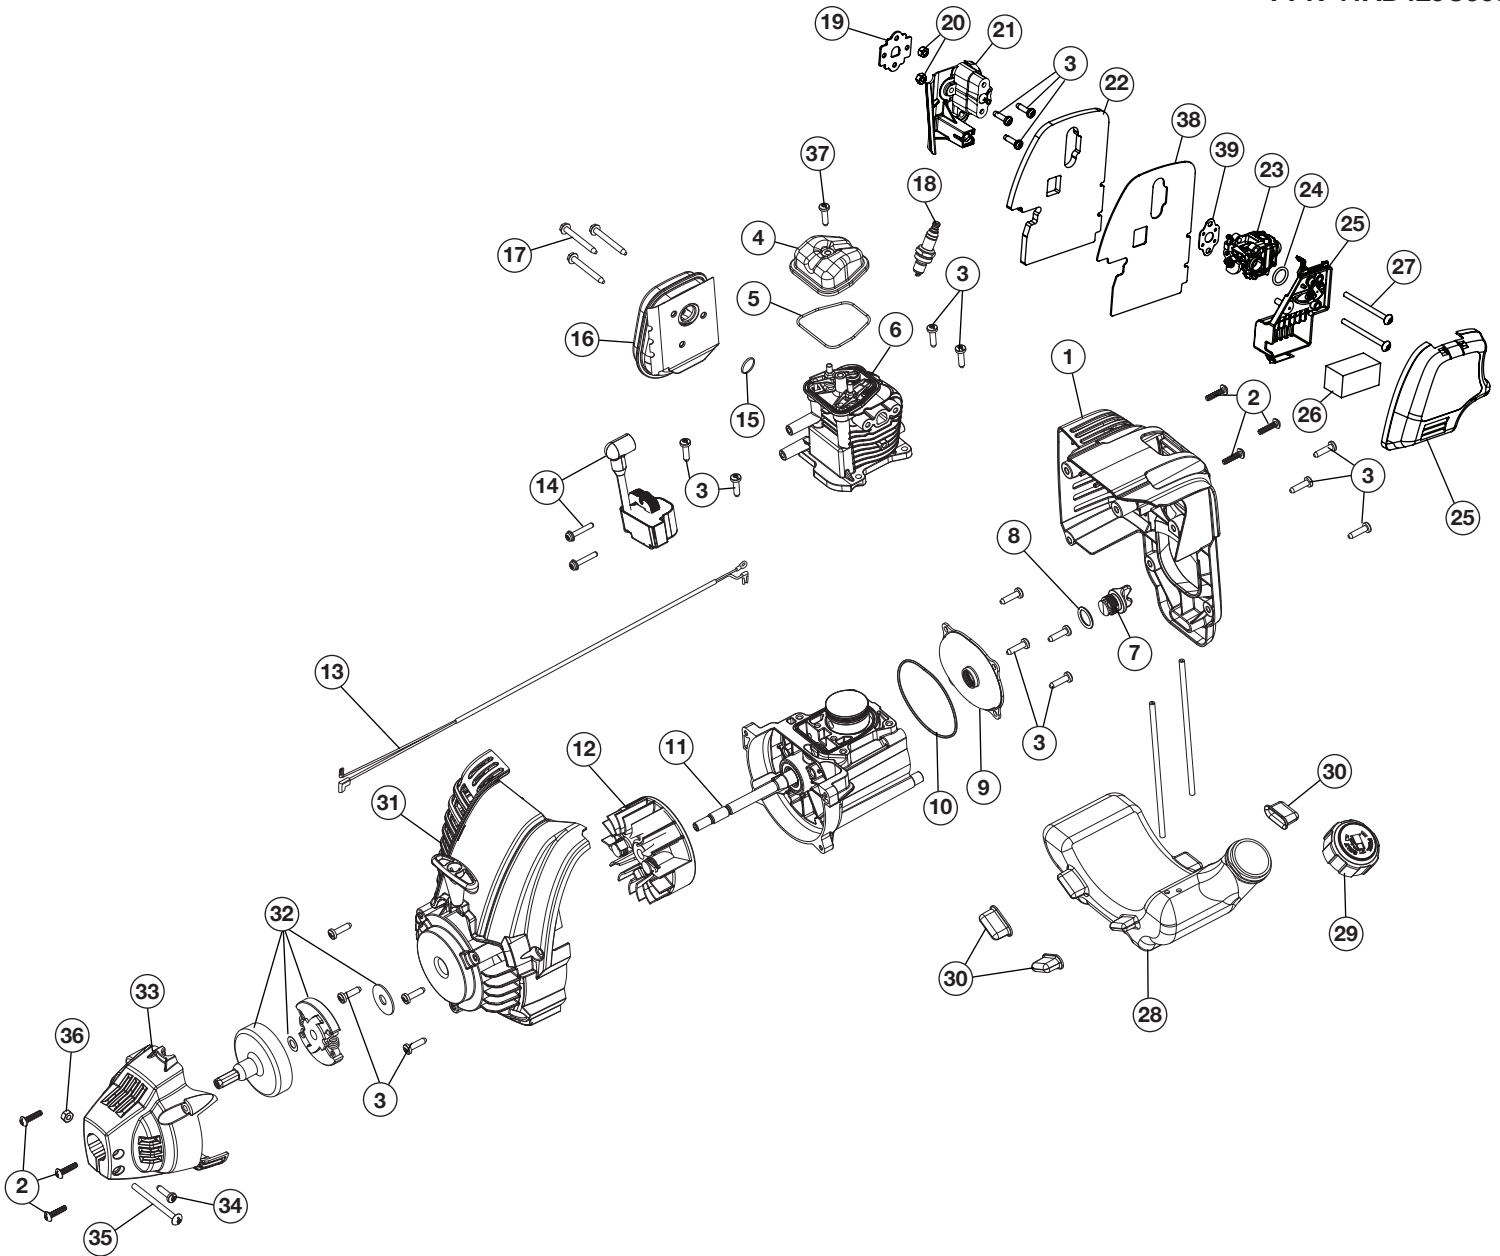

## 4-CYCLE GAS TRIMMER

PPN 41AD429C995

Item	Part No.	Description	Item	Part No.	Description
1	753-06134	Engine Cover Assembly (includes 2 & 3)	22	753-06949	Heat Shield
2	753-04595	Cover Screw	23	753-06220	Carburetor
3	791-181003	Screw	24	791-181751	O-Ring
4	753-05901	Rocker Cover	25	753-05252	Air Cleaner Cover Assembly (includes 26)
5	753-05902	Rocker Cover O-Ring	26	753-05254	Air Filter
6	753-06311	Cylinder Assembly (includes 3 & 5)	27	753-05253	Screw
7	753-05408	Oil Plug (includes 8)	28	753-06240	Fuel Tank Assembly w/Fuel Lines (includes 29)
8	791-182290	Oil Plug O-Ring	29	753-1229	Fuel Cap
9	753-06111	Crankcase Cover	30	753-05259	Fuel Tank Pads
10	753-05238	Crankcase Cover O-Ring	31	753-06950	Starter Housing Assembly (includes 3)
11	753-06313	Crankcase Assembly (includes 10)	32	753-06281	Clutch Assembly
12	753-06221	Flywheel Assembly	33	753-05263	Clutch Cover (includes 2)
13	753-05264	Lead Wires	34	791-182519	Anti-Rotation Screw
14	753-05243	Module Assembly	35	753-04003	Clamp Screw
15	753-05244	Muffler Gasket	36	791-180217	Nut
16	753-05245	Muffler Assembly (includes 15 & 17)	37	791-181025	Rocker Cover Screw
17	753-05246	Muffler Screw	38	753-06948	Gasket
18	753-05784	Spark Plug	39	791-181709	Gasket
19	753-05247	Insulator Gasket	*	753-05297	Spark Arrestor Assembly
20	753-05248	Nut	*	753-06674	Shortblock Assembly (includes 3 - 6, 8, 10, 11 & 18)
21	753-06947	Insulator	*		Items Not Shown