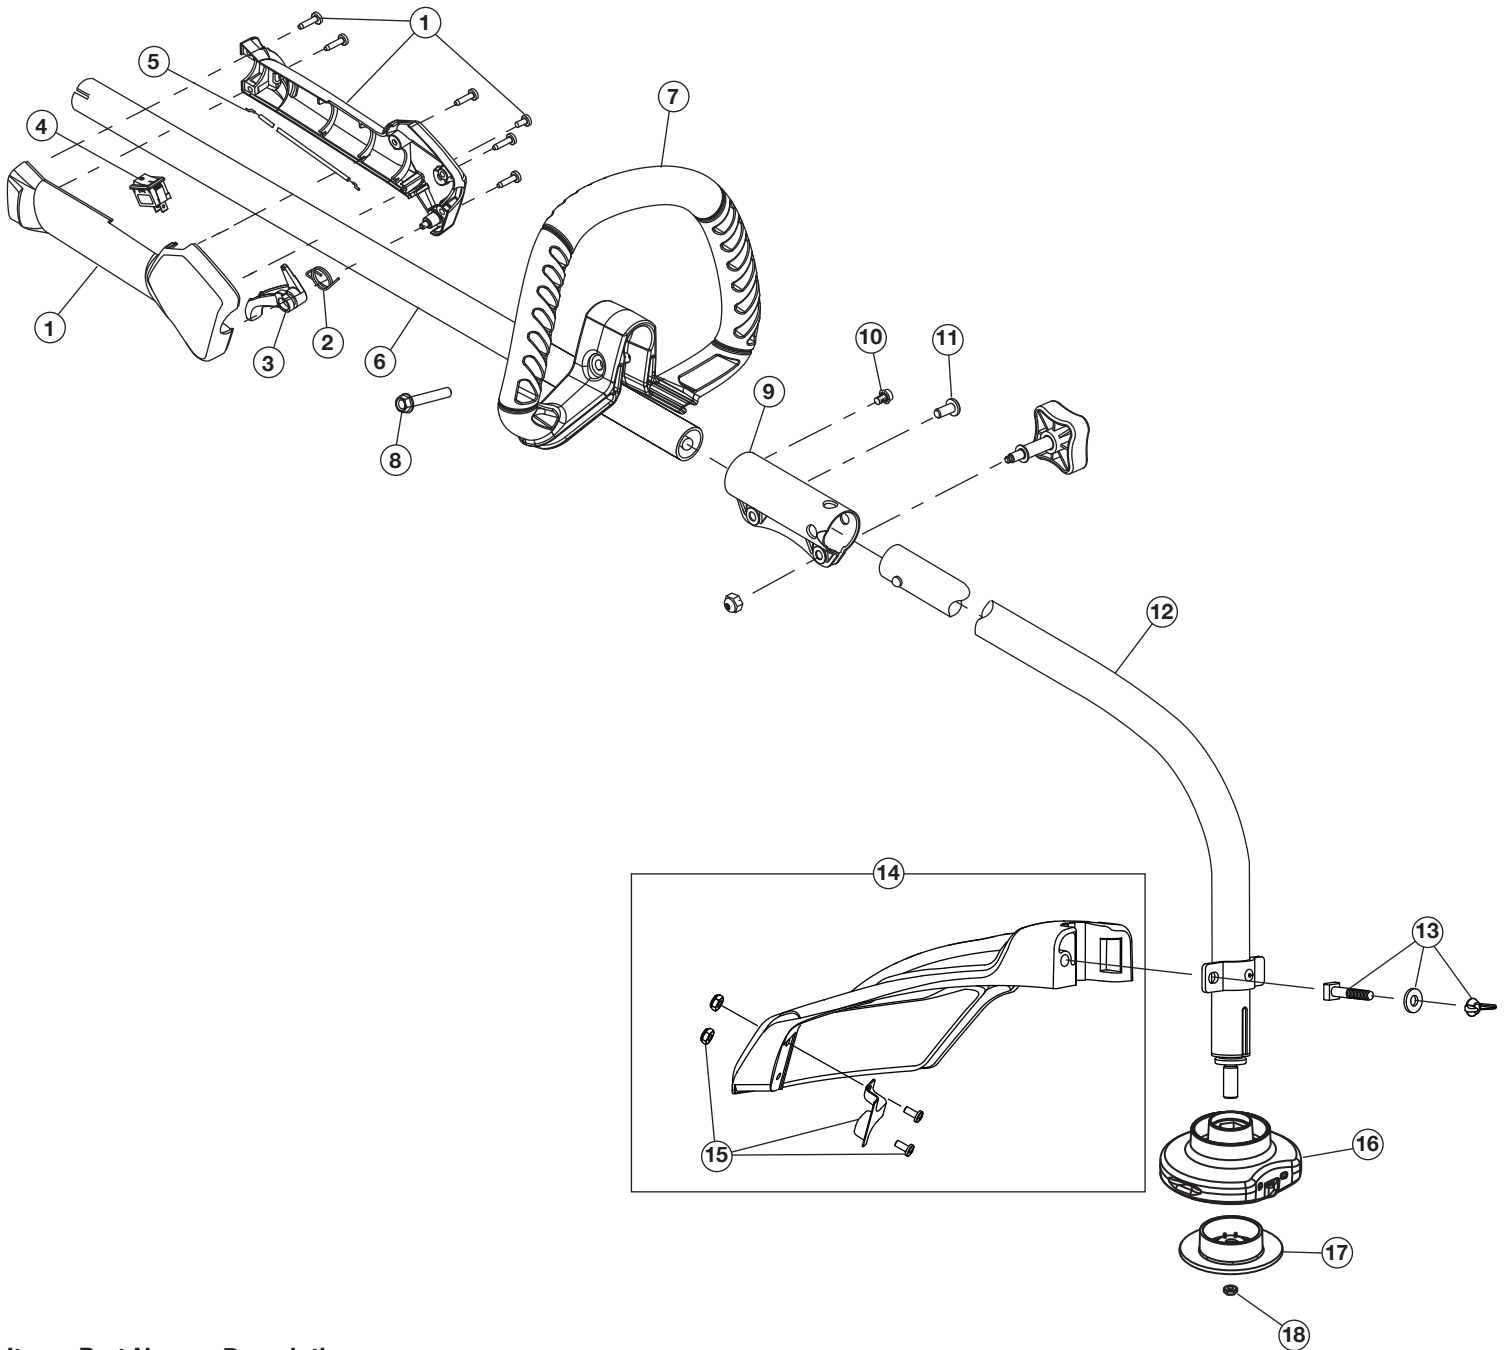

REPLACEMENT PARTS - MODEL MP429
4-CYCLE GAS TRIMMER
PPN 41AD429C995

Item	Part No.	Description
1	753-04234	Throttle Housing Assembly (includes 2 - 4)
2	791-182690	Throttle Trigger Spring
3	753-04119	Throttle Trigger
4	791-182405	Switch
5	753-05266	Throttle Cable Assembly
6	753-04236	Upper Drive Shaft Housing Assembly
7	753-06039	D-Handle Assembly (includes 8)
8	753-06040	Bolt
9	753-1190	Split Boom Coupler (includes 10 and 11)
10	791-182057	Screw
11	791-181617	Bolt
12	753-04508	Lower Drive Shaft Housing Assembly
13	753-04282	Shield Mounting Hardware
14	753-04283	Shield Assembly (includes 15)
15	791-180553	Blade Assembly
16	753-05430	Bump Head Assembly (includes 17 and 18)
17	753-05428	Glide Cap
18	753-05429	Lock Nut