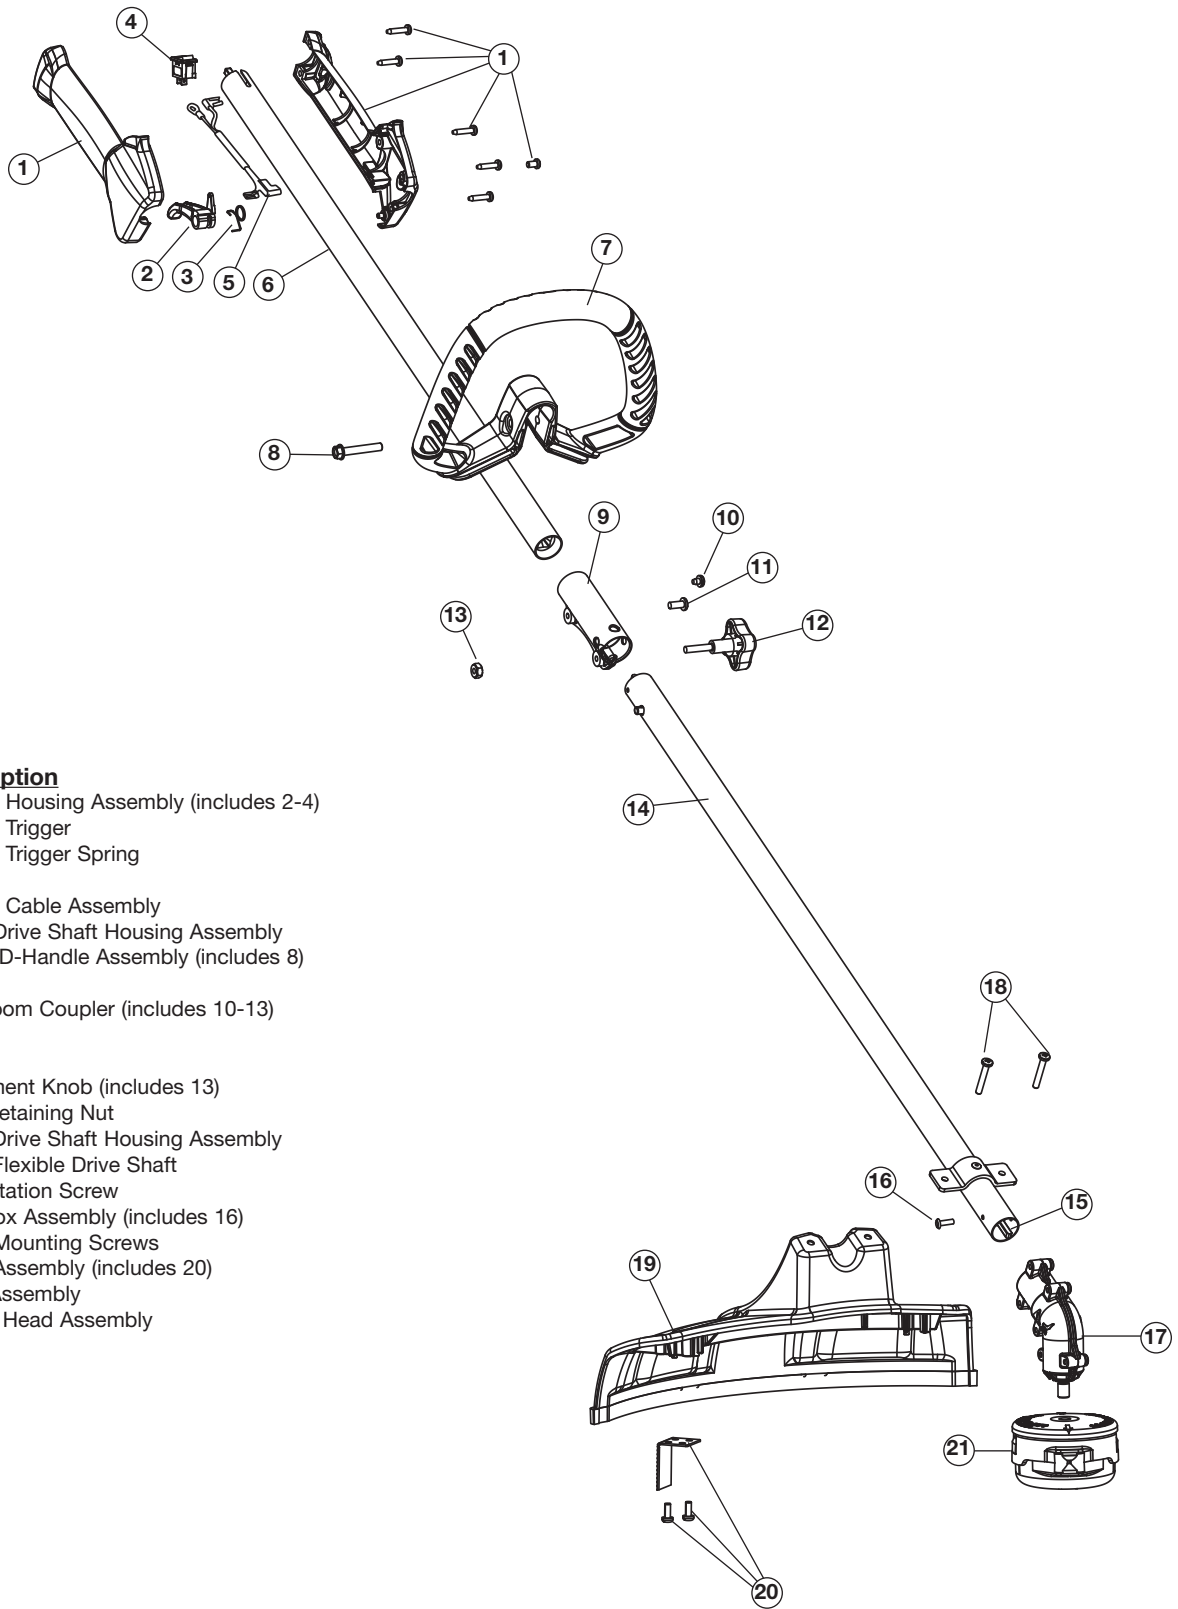

REPLACEMENT PARTS - MODEL TB575EC
4-CYCLE GAS TRIMMER
 PPN 41ADT57C766

Item	Part No.	Description
1	753-04234	Throttle Housing Assembly (includes 2-4)
2	753-04119	Throttle Trigger
3	791-182690	Throttle Trigger Spring
4	791-182405	Switch
5	753-05266	Throttle Cable Assembly
6	753-04236	Upper Drive Shaft Housing Assembly
7	753-06039	Deluxe D-Handle Assembly (includes 8)
8	753-06040	Bolt
9	753-1190	Split Boom Coupler (includes 10-13)
10	791-182057	Screw
11	791-181617	Bolt
12	791-181951	Adjustment Knob (includes 13)
13	753-04386	Knob Retaining Nut
14	753-06139	Lower Drive Shaft Housing Assembly
15	753-05267	Lower Flexible Drive Shaft
16	753-05698	Anti-Rotation Screw
17	753-06124	Gear Box Assembly (includes 16)
18	753-06125	Shield Mounting Screws
19	753-06123	Shield Assembly (includes 20)
20	753-06126	Blade Assembly
21	753-06129	Cutting Head Assembly