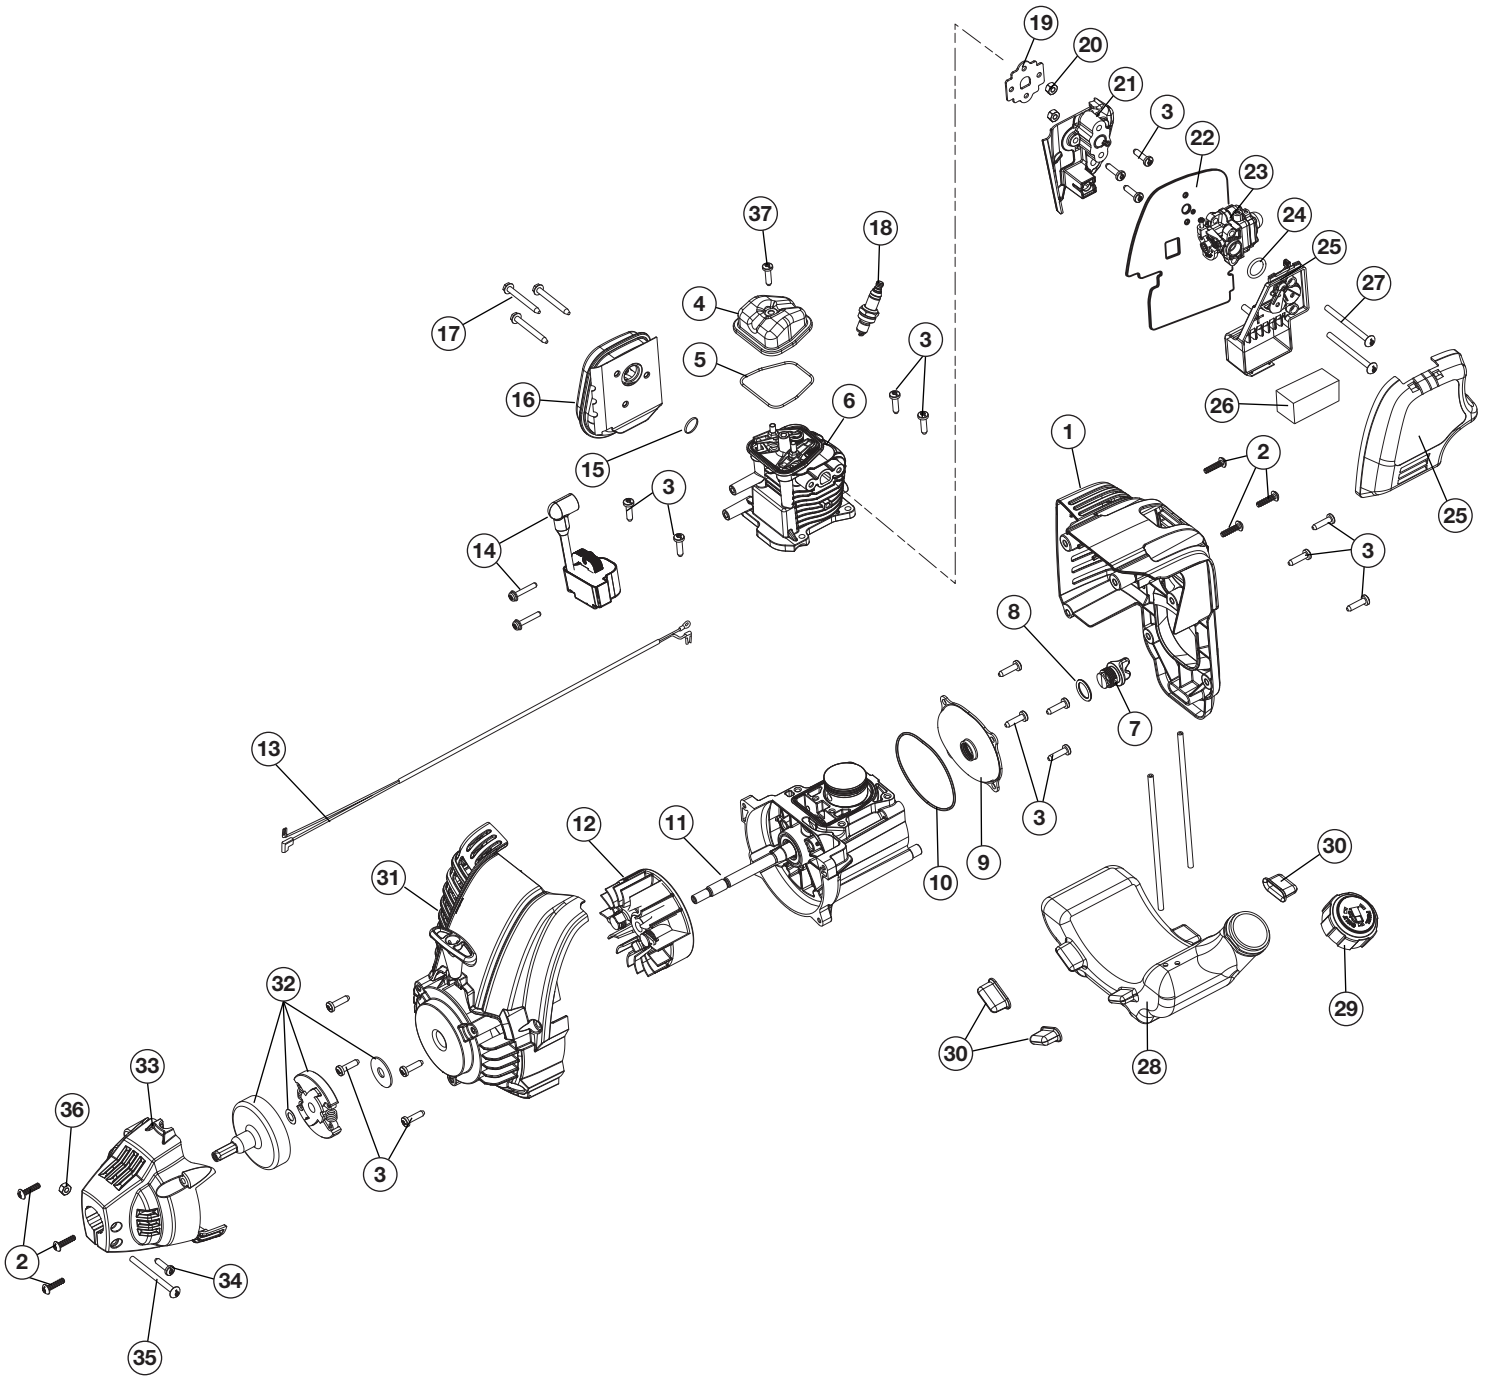

REPLACEMENT PARTS - MODEL TB575EC

4-CYCLE GAS TRIMMER

PPN 41ADT57C766

REPLACEMENT PARTS - MODEL TB575EC

4-CYCLE GAS TRIMMER

PPN 41ADT57C766

<u>Item</u>	<u>Part No.</u>	<u>Description</u>	<u>Item</u>	<u>Part No.</u>	<u>Description</u>
1	753-06134	Engine Cover Assembly (includes 2 & 3)	24	791-181751	O-Ring
2	753-04595	Cover Screw	25	753-05252	Air Cleaner Cover Assembly (includes 26)
3	791-181003	Screw	26	753-05254	Air Filter
4	753-05901	Rocker Cover	27	753-05253	Screw
5	753-05902	Rocker Cover O-Ring	28	753-06240	Fuel Tank Assembly w/Fuel Lines (includes 29)
6	753-06311	Cylinder Assembly (includes 3 & 5)	29	753-1229	Fuel Cap
7	753-05408	Oil Plug (includes 8)	30	753-05259	Fuel Tank Pads
8	791-182290	Oil Plug O-Ring	31	753-06314	Starter Housing Assembly (includes 3)
9	753-06111	Crankcase Cover	32	753-06281	Clutch Assembly
10	753-05238	Crankcase Cover O-ring	33	753-05263	Clutch Cover (includes 2)
11	753-06313	Crankcase Assembly (includes 10)	34	791-182519	Anti-Rotation Screw
12	753-06221	Flywheel Assembly	35	753-04003	Clamp Screw
13	753-05264	Lead Wires	36	791-180217	Nut
14	753-05243	Module Assembly	37	791-181025	Rocker Cover Screw
15	753-05244	Muffler Gasket	*	753-05297	Spark Arrestor Assembly
16	753-05245	Muffler Assembly (includes 15 & 17)	*	753-06317	Shortblock Assembly (includes 3-6, 8, 10, 11 & 18)
17	753-05246	Muffler Screw			
18	753-05784	Spark Plug			
19	753-05247	Insulator Gasket			
20	753-05248	Nut	*	Items Not Shown	
21	753-05249	Insulator			
22	753-05366	Carburetor Gasket			
23	753-06220	Carburetor