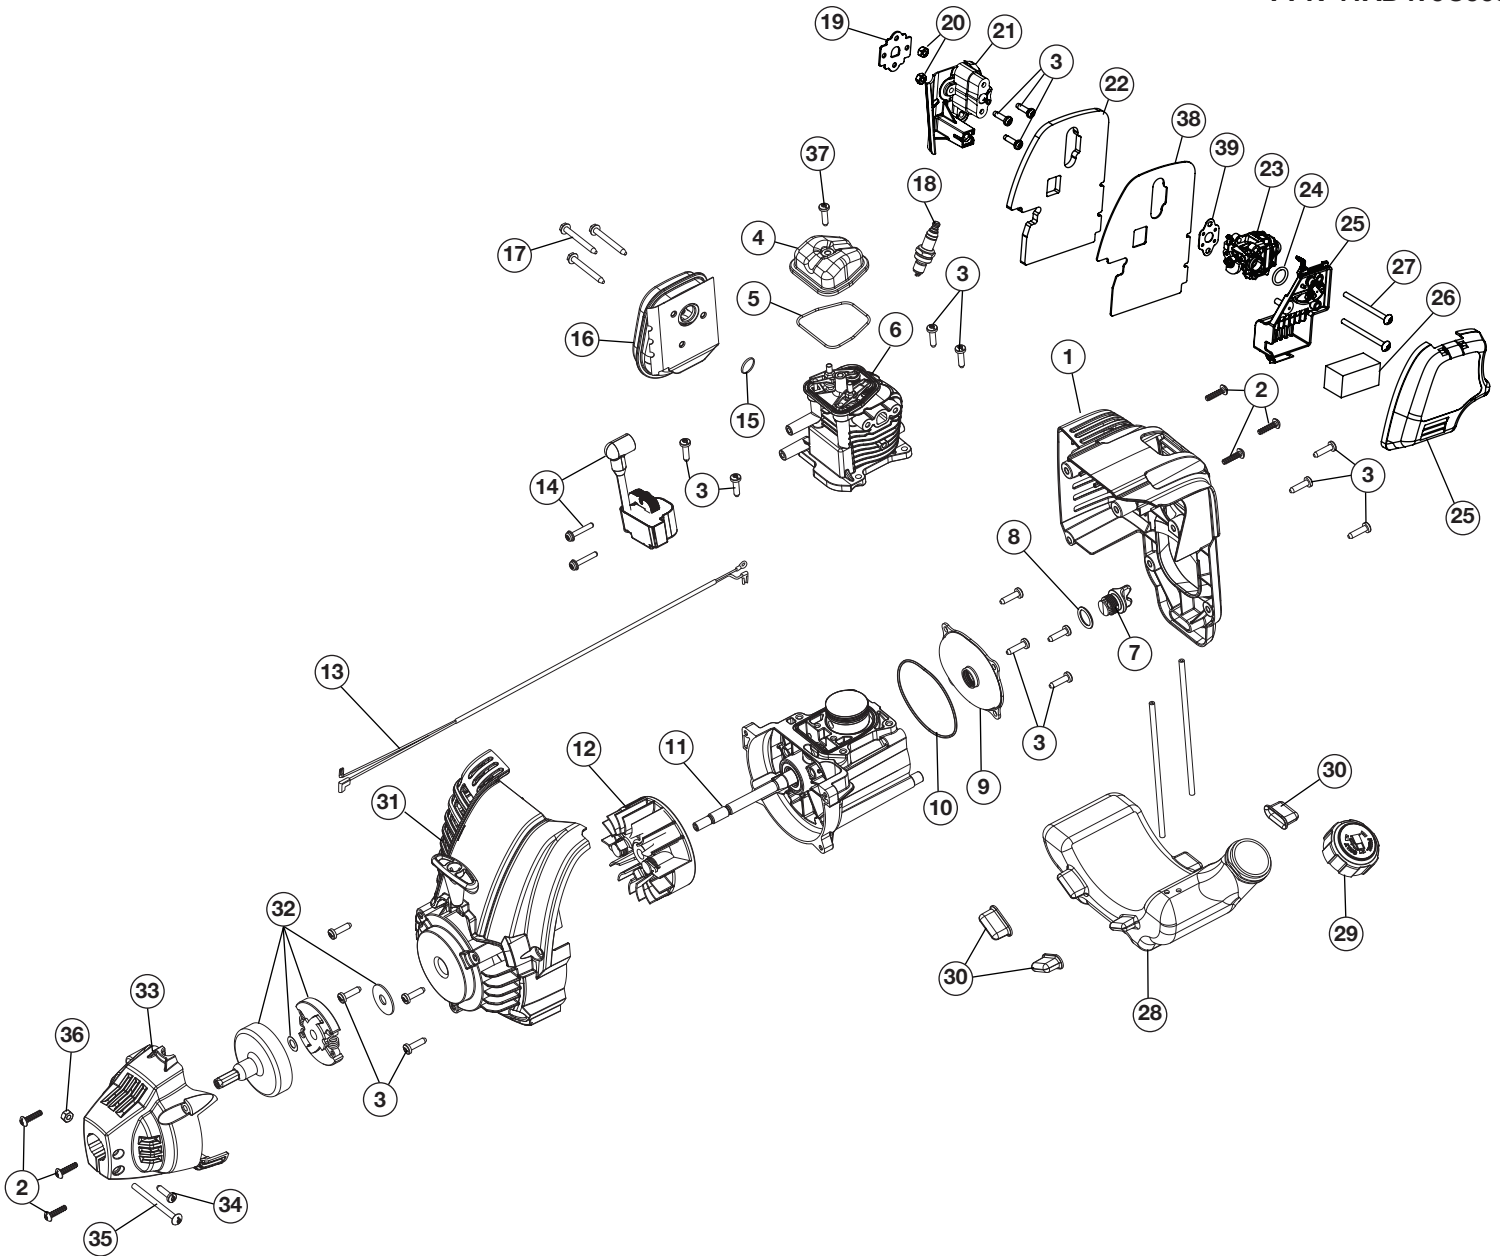

## 4-CYCLE GAS TRIMMER

PPN 41AD479C995

Item	Part No.	Description	Item	Part No.	Description
1	753-06134	Engine Cover Assembly (includes 2 & 3)	22	753-06949	Heat Shield
2	753-04595	Cover Screw	23	753-06220	Carburetor
3	791-181003	Screw	24	791-181751	O-Ring
4	753-05901	Rocker Cover	25	753-05252	Air Cleaner Cover Assembly (includes 26)
5	753-05902	Rocker Cover O-Ring	26	753-05254	Air Filter
6	753-06311	Cylinder Assembly (includes 3 & 5)	27	753-05253	Screw
7	753-05408	Oil Plug (includes 8)	28	753-06240	Fuel Tank Assembly w/Fuel Lines (includes 29)
8	791-182290	Oil Plug O-Ring	29	753-1229	Fuel Cap
9	753-06111	Crankcase Cover	30	753-05259	Fuel Tank Pads
10	753-05238	Crankcase Cover O-Ring	31	753-06950	Starter Housing Assembly (includes 3)
11	753-06313	Crankcase Assembly (includes 10)	32	753-06281	Clutch Assembly
12	753-06221	Flywheel Assembly	33	753-05263	Clutch Cover (includes 2)
13	753-05264	Lead Wires	34	791-182519	Anti-Rotation Screw
14	753-05243	Module Assembly	35	753-04003	Clamp Screw
15	753-05244	Muffler Gasket	36	791-180217	Nut
16	753-05245	Muffler Assembly (includes 15 & 17)	37	791-181025	Rocker Cover Screw
17	753-05246	Muffler Screw	38	753-06948	Gasket
18	753-05784	Spark Plug	39	791-181709	Gasket
19	753-05247	Insulator Gasket	*	753-05297	Spark Arrestor Assembly
20	753-05248	Nut	*	753-06674	Shortblock Assembly (includes 3 - 6, 8, 10, 11 & 18)
21	753-06947	Insulator	*		Items Not Shown