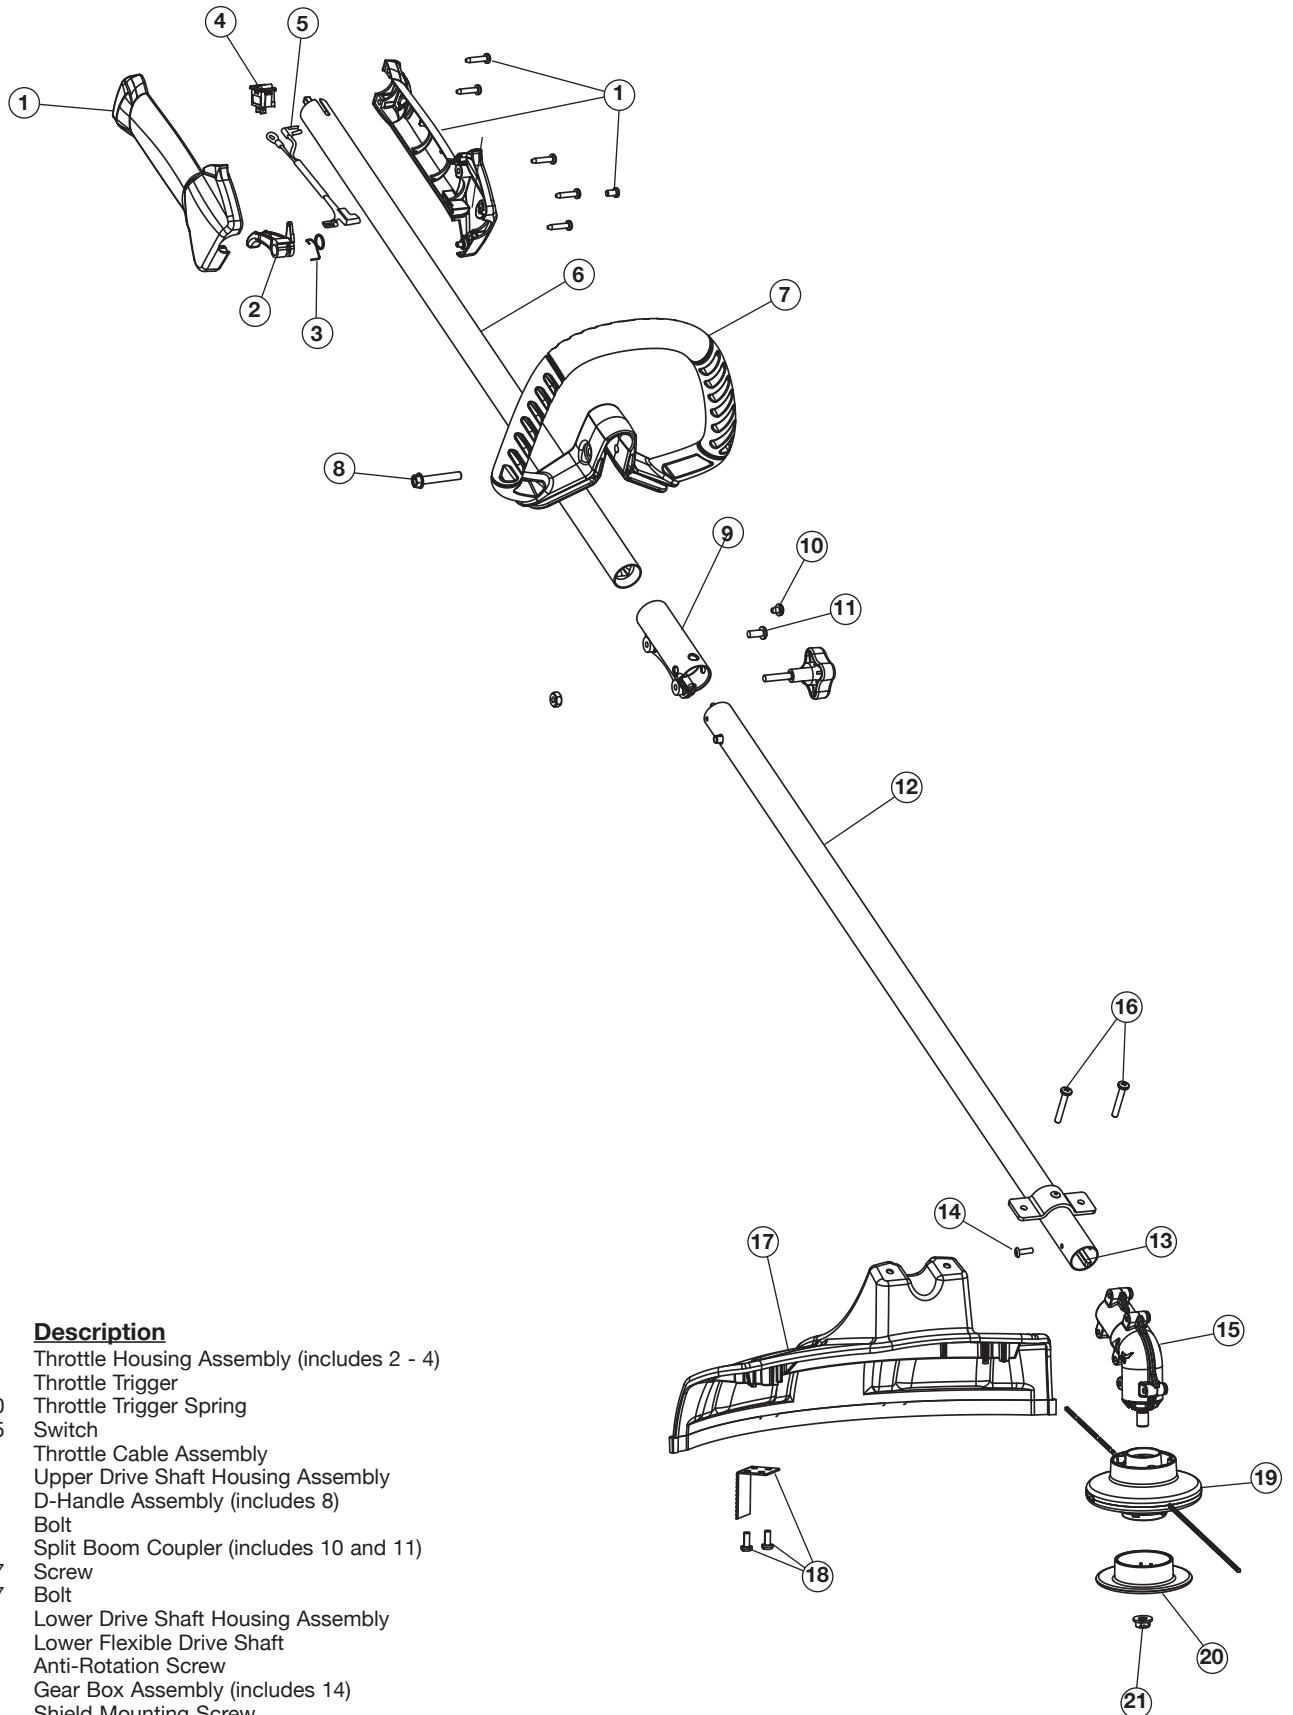

REPLACEMENT PARTS - MODEL MP479

4-CYCLE GAS TRIMMER

PPN 41AD479C995

Item	Part No.	Description
1	753-04234	Throttle Housing Assembly (includes 2 - 4)
2	753-04119	Throttle Trigger
3	791-182690	Throttle Trigger Spring
4	791-182405	Switch
5	753-05266	Throttle Cable Assembly
6	753-04236	Upper Drive Shaft Housing Assembly
7	753-06039	D-Handle Assembly (includes 8)
8	753-06040	Bolt
9	753-1190	Split Boom Coupler (includes 10 and 11)
10	791-182057	Screw
11	791-181617	Bolt
12	753-06139	Lower Drive Shaft Housing Assembly
13	753-05267	Lower Flexible Drive Shaft
14	753-05698	Anti-Rotation Screw
15	753-06124	Gear Box Assembly (includes 14)
16	753-06125	Shield Mounting Screw
17	753-06123	Shield Assembly (includes 18)
18	753-06126	Blade Assembly
19	753-05430	Cutting Head Assembly (includes 20 and 21)
20	753-05428	Glide Cap
21	753-05429	Lock Nut