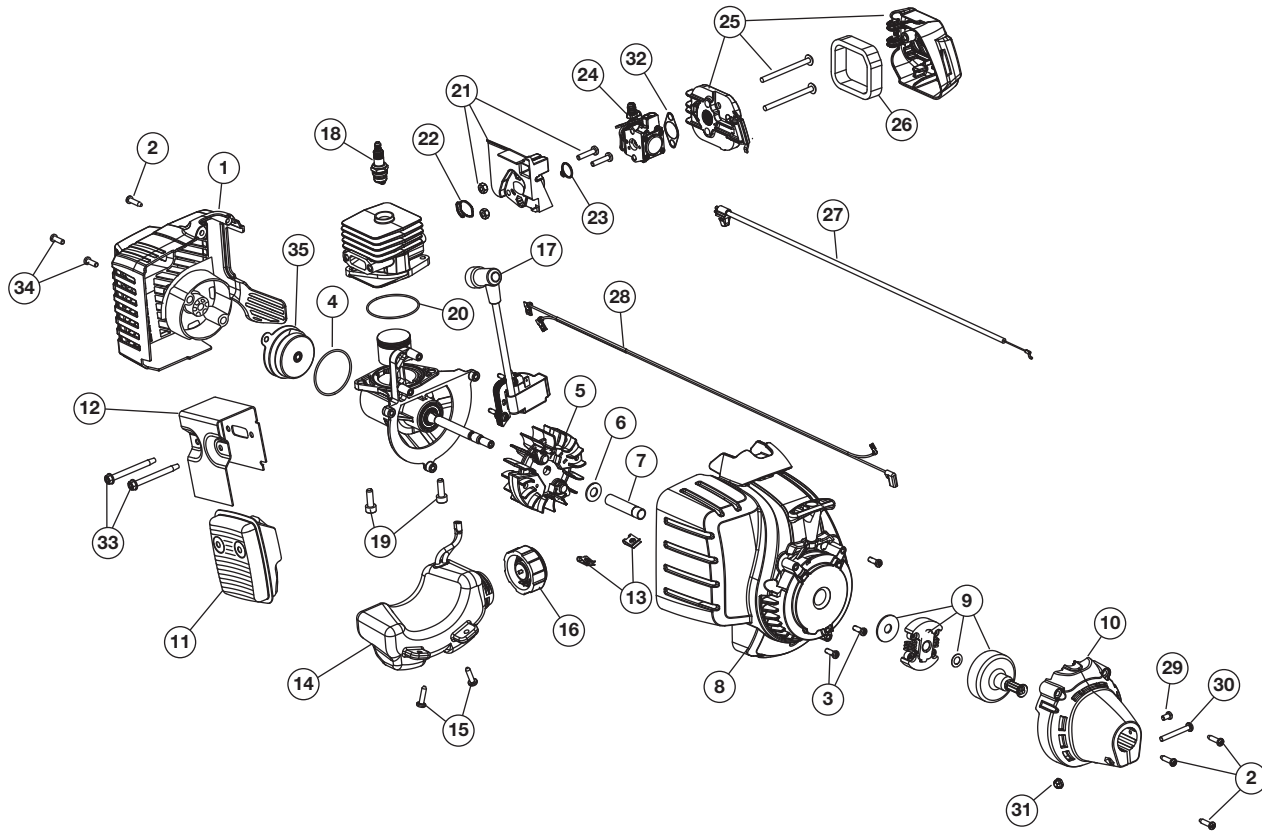

REPLACEMENT PARTS - MODEL Y2700 EC 2-CYCLE TRIMMER

PPN 41AD270C900

Item	Part No.	Description	Item	Part No.	Description
1	753-06177	Rear Cover Assembly (includes 2 & 34)	19	791-182723	Crankcase Bolt
2	791-181345	Cover Screw	20	753-06275	Crankcase O-Ring
3	791-181862	Housing Screw	21	753-06189	Insulator Assembly (includes 22 & 23)
4	753-06174	O-Ring	22	753-06184	Insulator O-Ring
5	753-06175	Flywheel Assembly	23	753-06185	Carburetor O-Ring
6	753-06247	Washer	24	753-06190	Carburetor
7	753-06218	Spacer	25	753-06415	Aircleaner Cover Assembly (includes 26)
8	753-06522	Starter Housing (includes 3 & 13)	26	753-06417	Aircleaner Filter
9	753-05860	Clutch Assembly	27	753-06188	Throttle Cable
10	753-06181	Clutch Cover (includes 2)	28	753-06187	Lead Wires
11	753-06418	Muffler Assembly (includes 12 & 33)	29	791-182519	Anti-rotation Screw
12	753-06419	Muffler Gasket	30	753-04003	Clamp Screw
13	791-182366	U-shaped Nut	31	791-180217	Clamp Nut
14	753-06921	Fuel Tank Assembly (includes 15 & 16)	32	753-06253	Air Cleaner Gasket
15	791-181930	Tank Screw	33	753-06294	Muffler Screw
16	791-182612	Fuel Cap	34	791-182195	Rear Housing Screw
17	753-06763	Module Assembly	35	753-06173	Electric Starter Cover Assembly
18	753-06193	Spark Plug	*	753-06523	Short Block Assembly (includes 4-7 & 17-20)