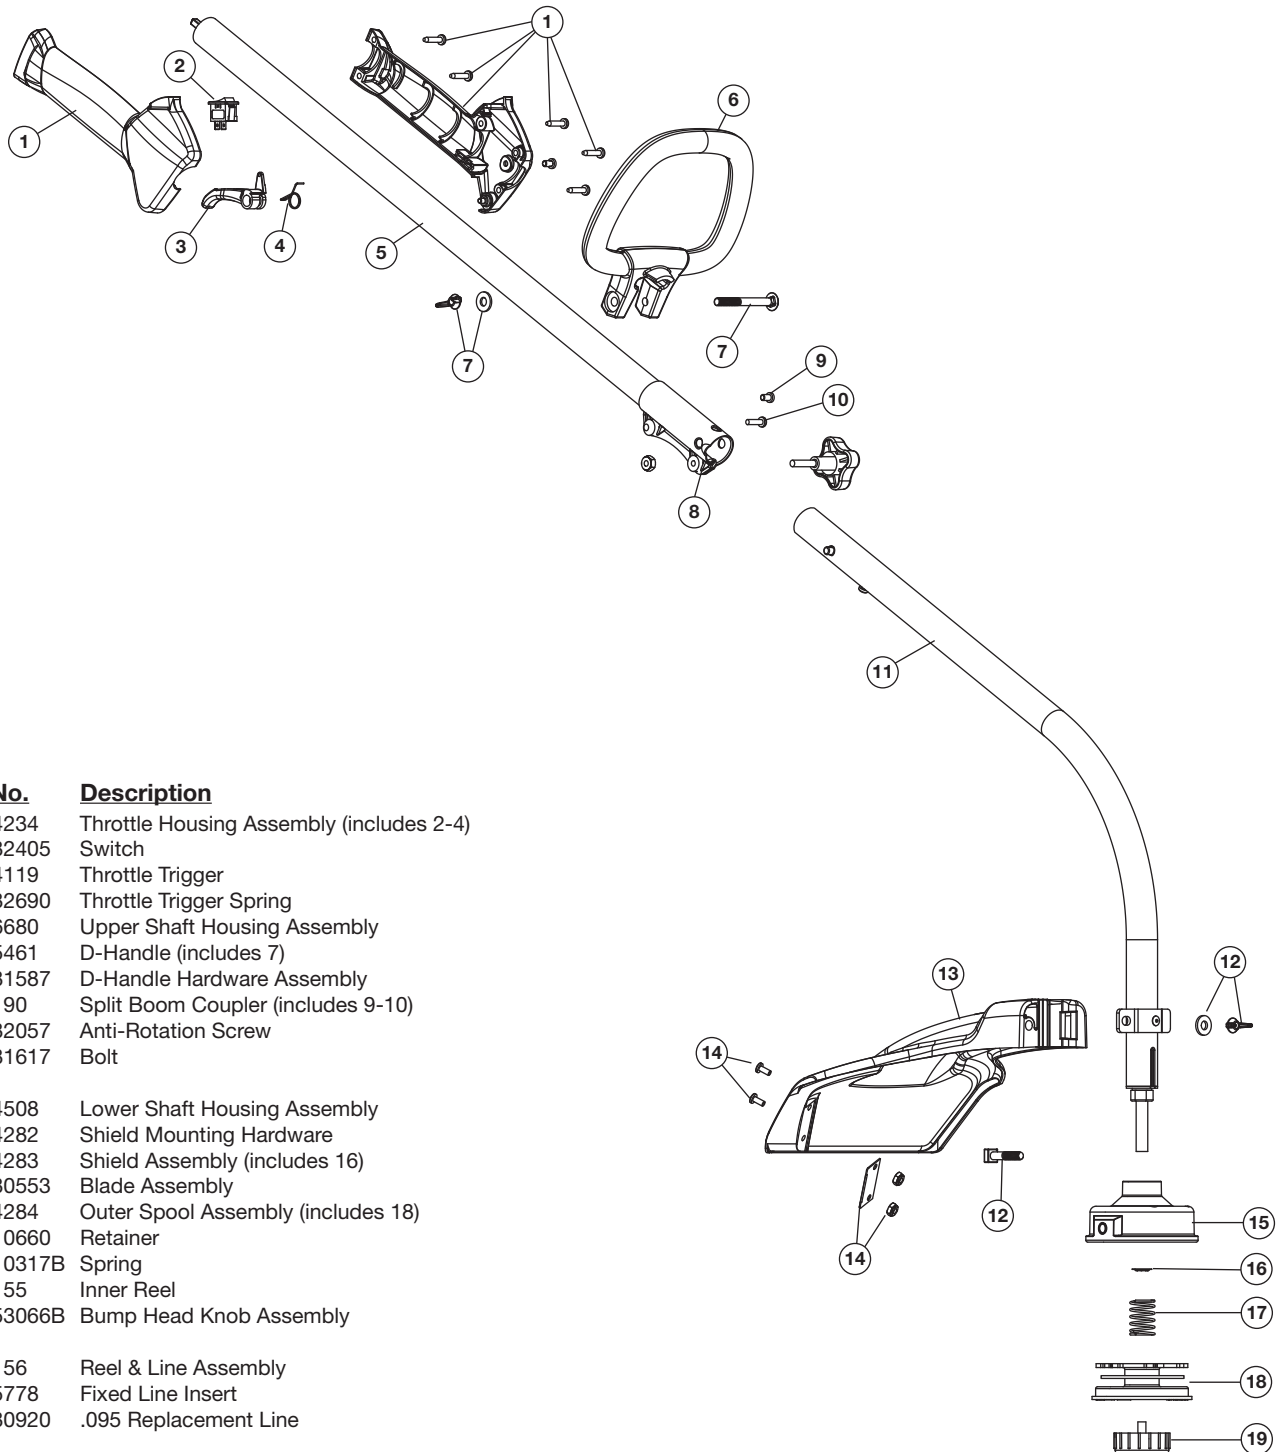

REPLACEMENT PARTS - MODEL Y2700 EC

2-CYCLE TRIMMER

PPN 41AD270C900

Item	Part No.	Description
1	753-04234	Throttle Housing Assembly (includes 2-4)
2	791-182405	Switch
3	753-04119	Throttle Trigger
4	791-182690	Throttle Trigger Spring
5	753-06680	Upper Shaft Housing Assembly
6	753-05461	D-Handle (includes 7)
7	791-181587	D-Handle Hardware Assembly
8	753-1190	Split Boom Coupler (includes 9-10)
9	791-182057	Anti-Rotation Screw
10	791-181617	Bolt
11	753-04508	Lower Shaft Housing Assembly
12	753-04282	Shield Mounting Hardware
13	753-04283	Shield Assembly (includes 16)
14	791-180553	Blade Assembly
15	753-04284	Outer Spool Assembly (includes 18)
16	791-610660	Retainer
17	791-610317B	Spring
18	753-1155	Inner Reel
19	791-153066B	Bump Head Knob Assembly
*	753-1156	Reel & Line Assembly
*	753-05778	Fixed Line Insert
*	791-180920	.095 Replacement Line
*		Items Not Shown