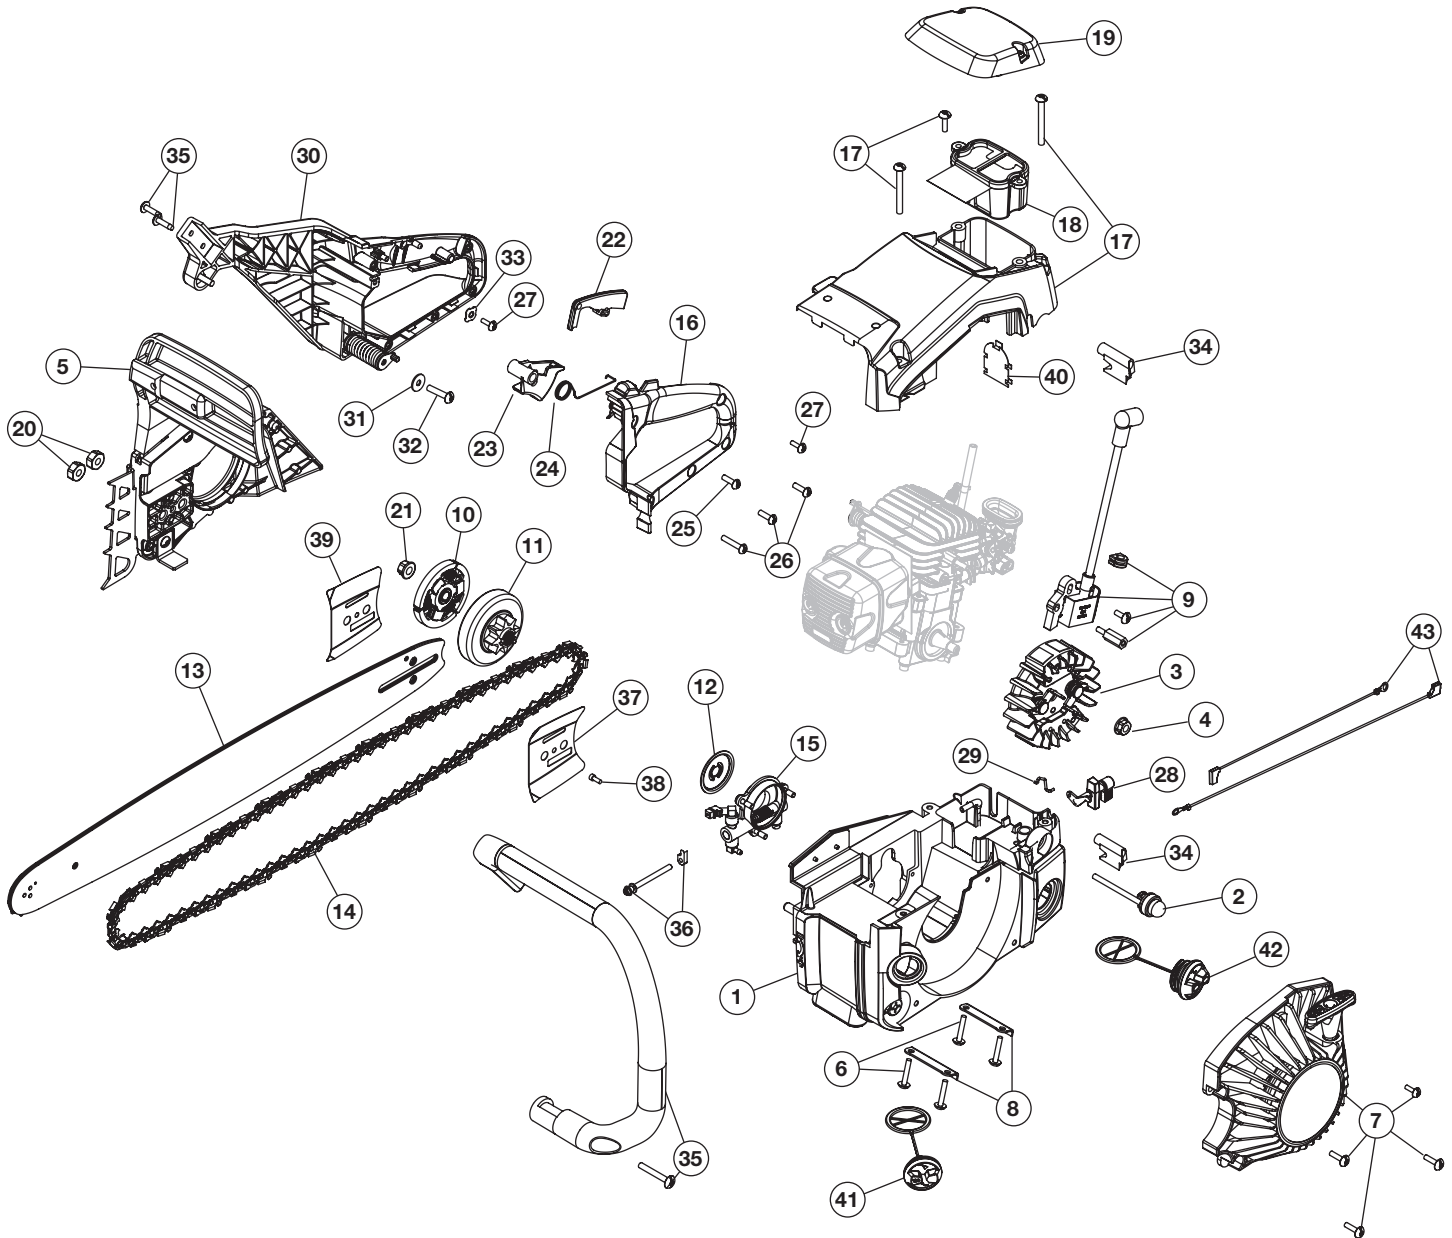

REPLACEMENT PARTS - MODEL RM5118

ENGINE ASSEMBLY

PPN 41AY80AG983

Item	Part No.	Description
1	753-06730	Housing Assembly (includes 2, 41 & 42)
2	753-06425	Primer Bulb Assembly
3	753-06426	Flywheel Assembly
4	753-06427	Flywheel Nut
5	753-06973	Chain Brake Assembly
6	753-06429	Engine Mount Screw
7	753-06974	Starter Housing Assembly
8	753-06431	Engine Mount Plate Assembly (includes 6)
9	753-06432	Module Assembly
10	753-06449	Clutch
11	753-06450	Clutch Drum Assembly
12	753-06451	Oil Pump Shield
13	753-06733	Bar
14	753-06265	18" Chain
15	753-06387	Oil Pump Assembly
16	753-06734	Rear Handle Cover Assembly w/switch
17	753-06456	Top Cover Assembly (includes 40)
18	753-06457	Air Cleaner Assembly
19	753-06458	Air Cleaner Cover Assembly
20	753-06460	Bar Nut
21	753-06461	Clutch Nut
22	753-06735	Trigger Release
23	753-06736	Throttle Trigger

Item	Part No.	Description
24	753-06466	Trigger Release Spring
25	753-06467	Upper Grip Screw
26	753-06468	Lower Grip Screw
27	753-06470	Throttle Clamp Screw
28	753-06737	Choke Lever Assembly
29	753-06474	Choke Rod
30	753-06738	Rear Handle Assembly
31	753-06477	Grip Anti-vibration Washer
32	753-06478	Grip Anti-vibration Screw
33	753-06479	Throttle Clamp Washer
34	753-06739	Boot
35	753-06483	Handle Assembly
36	753-06484	Tension Screw & Nut Assembly
37	753-06740	Inner Guide Plate
38	753-06487	Guide Plate Screw
39	753-06488	Outer Guide Plate
40	753-06504	Screen
41	753-06505	Oil Cap
42	753-06741	Fuel Cap
43	753-06510	Ground Wire
*	Items Not Shown	
*	753-06489	Case
*	753-06490	Wrench