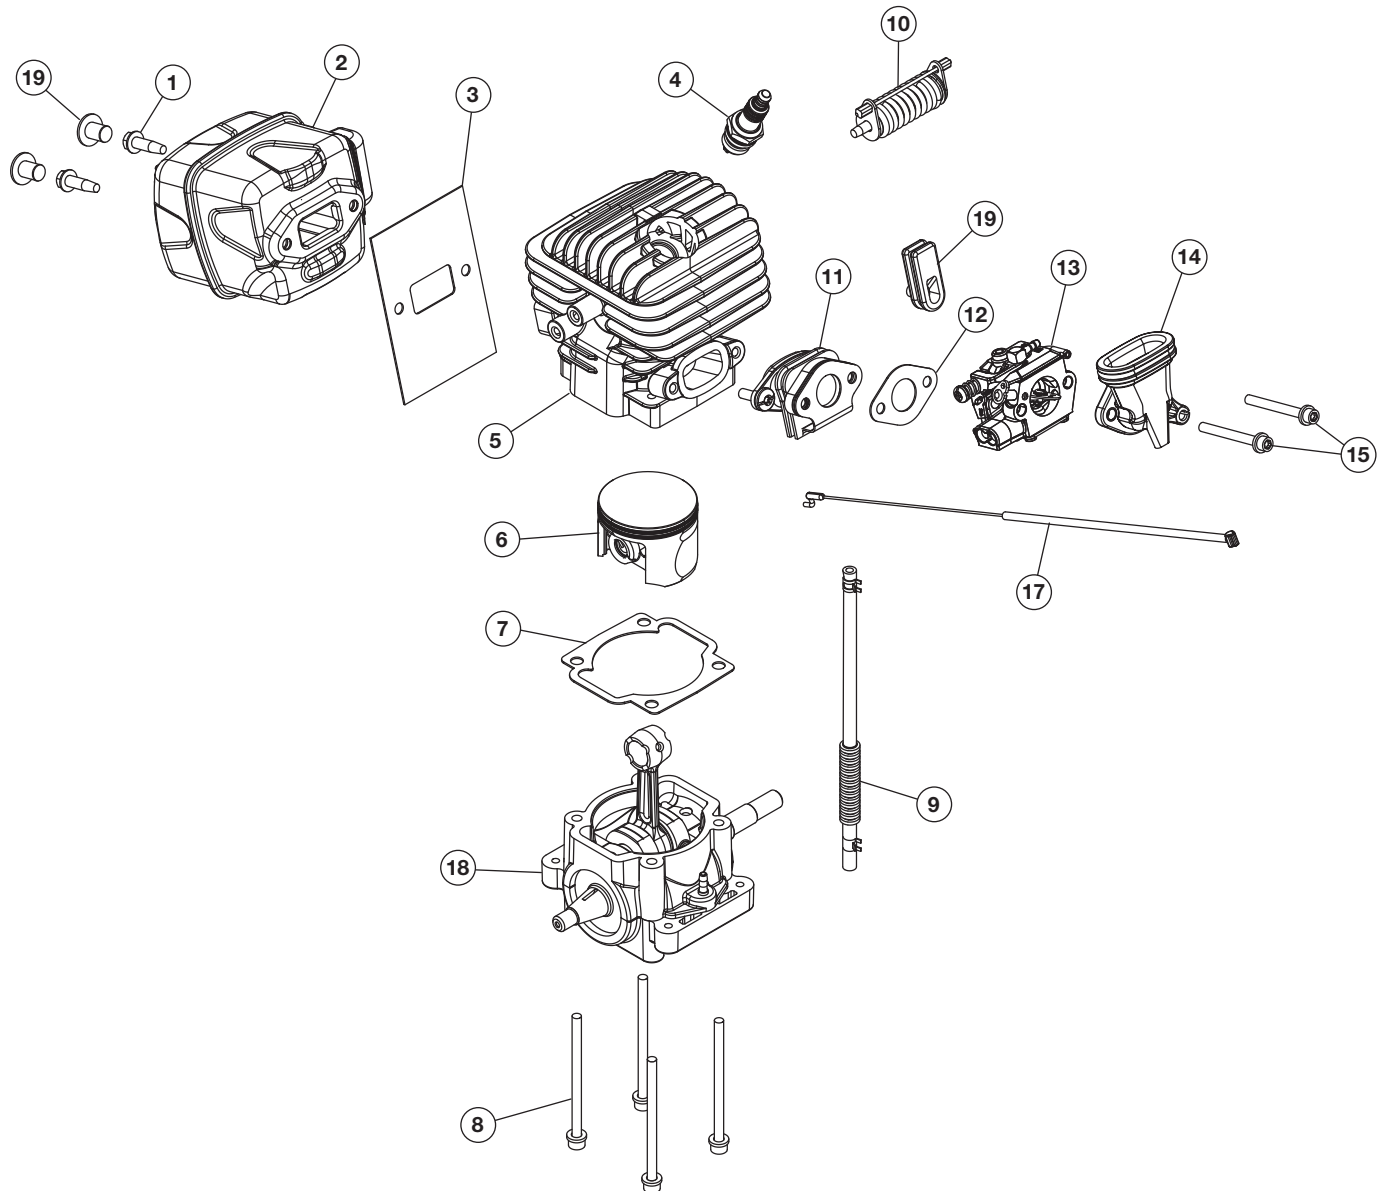

REPLACEMENT PARTS - MODEL RM5118

ENGINE ASSEMBLY

PPN 41AY80AG983

| Item | Part No. | Description | Item | Part No. | Description |
|------|-----------|--|------|-----------|--|
| 1 | 753-06397 | Muffler Screw | 11 | 753-06727 | Insulator Assembly |
| 2 | 753-06268 | Muffler Assembly (includes 1, 3 & 19) | 12 | 753-06406 | Carburetor Gasket |
| 3 | 753-06398 | Muffler Gasket | 13 | 753-06728 | Carburetor |
| 4 | 753-06269 | Spark Plug | 14 | 753-06385 | Boot & Bracket Assembly (includes 16 & 17) |
| 5 | 753-06724 | Cylinder Assembly (includes 6, 8 & 10) | 15 | 753-06410 | Carburetor Hardware |
| 6 | 753-06725 | Piston Assembly | 16 | 753-06411 | Grommet |
| 7 | 753-06400 | Cylinder Gasket | 17 | 753-06409 | Throttle Cable |
| 8 | 753-06402 | Cylinder Hardware | 18 | 753-06729 | Shortblock Assembly (includes 4 - 10) |
| 9 | 753-06726 | Breather Hose w/clamp | 19 | 753-06507 | Muffler Plug |
| 10 | 753-06404 | Isolator Assembly | | | |