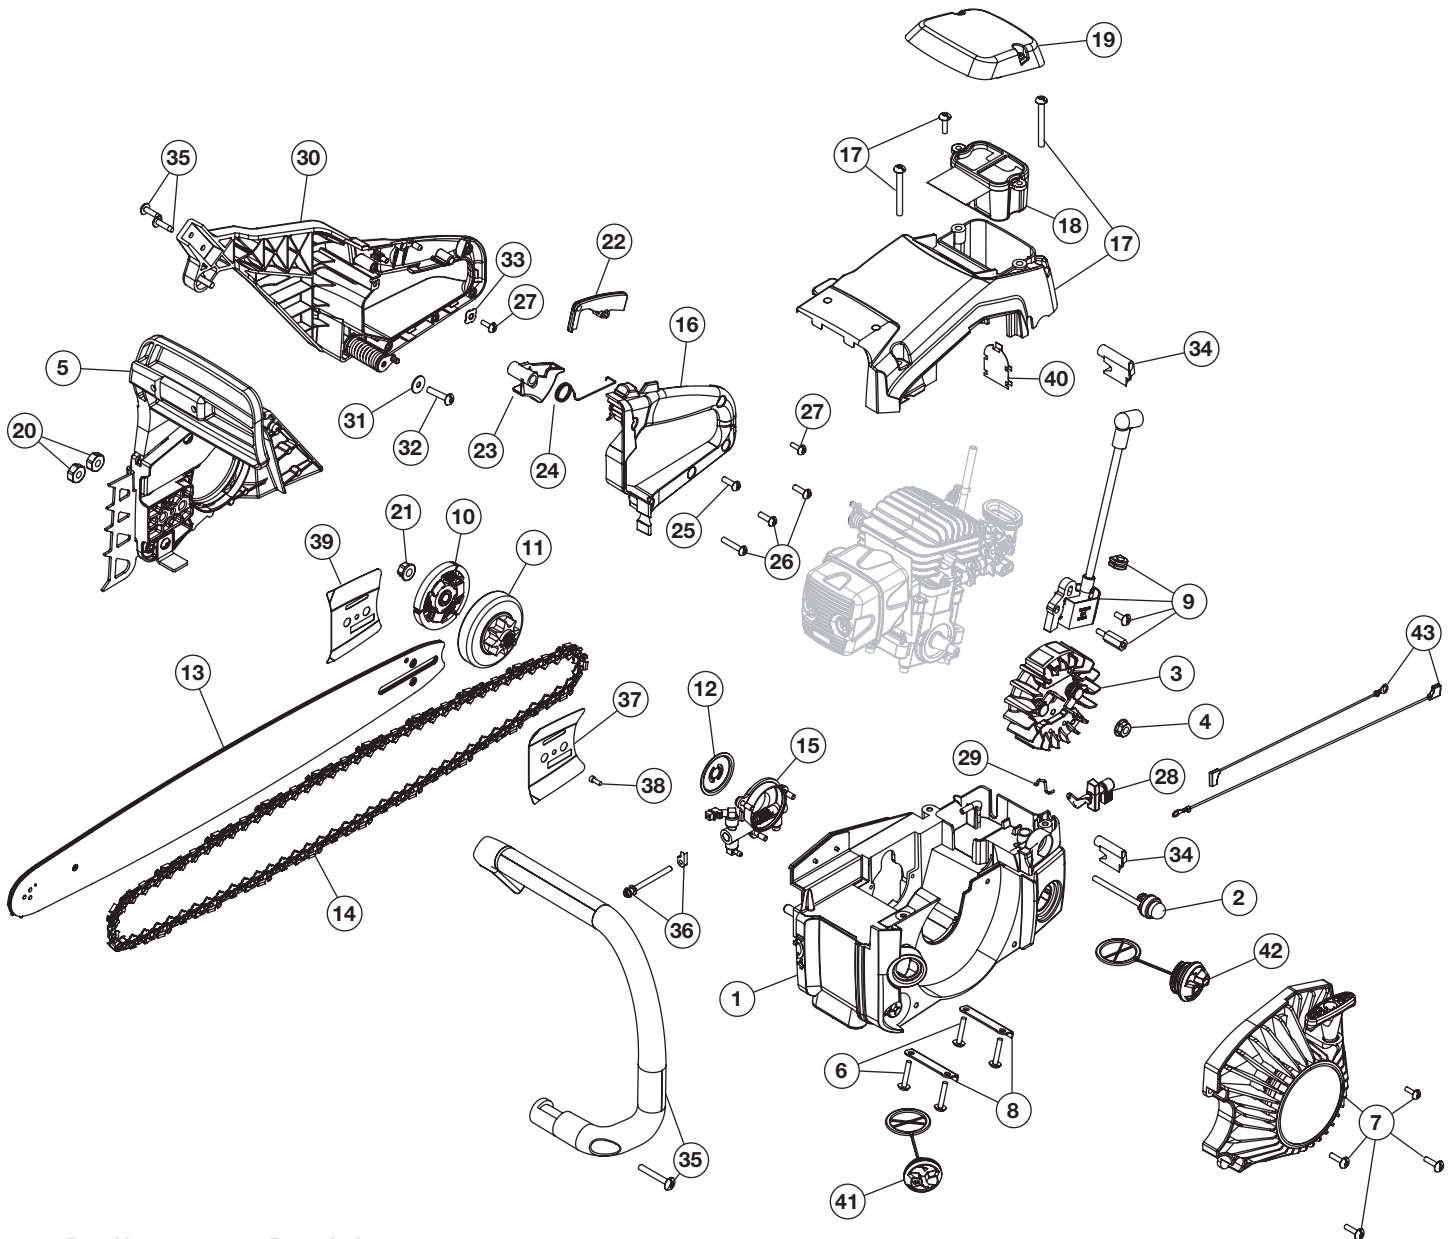

REPLACEMENT PARTS - MODEL RM5520

ENGINE ASSEMBLY

PPN 41AY85AG983

Item	Part No.	Description
1	753-06730	Housing Assembly (includes 2, 41 & 42)
2	753-06425	Primer Bulb Assembly
3	753-06976	Flywheel Assembly
4	753-06427	Flywheel Nut
5	753-06973	Chain Brake Assembly
6	753-06429	Engine Mount Screw
7	753-06974	Starter Housing Assembly
8	753-06431	Engine Mount Plate Assembly (includes 6)
9	753-06432	Module Assembly
10	753-06449	Clutch
11	753-06450	Clutch Drum Assembly
12	753-06451	Oil Pump Shield
13	753-06745	Bar
14	753-06267	20" Chain
15	753-06387	Oil Pump Assembly
16	753-06734	Rear Handle Cover Assembly w/switch
17	753-06456	Top Cover Assembly (includes 40)
18	753-06457	Air Cleaner Assembly
19	753-06458	Air Cleaner Cover Assembly
20	753-06460	Bar Nut
21	753-06461	Clutch Nut
22	753-06735	Trigger Release
23	753-06736	Throttle Trigger

Item	Part No.	Description
24	753-06466	Trigger Release Spring
25	753-06467	Upper Grip Screw
26	753-06468	Lower Grip Screw
27	753-06470	Throttle Clamp Screw
28	753-06737	Choke Lever Assembly
29	753-06474	Choke Rod
30	753-06738	Rear Handle Assembly
31	753-06477	Grip Anti-vibration Washer
32	753-06478	Grip Anti-vibration Screw
33	753-06479	Throttle Clamp Washer
34	753-06739	Boot
35	753-06483	Handle Assembly
36	753-06484	Tension Screw & Nut Assembly
37	753-06740	Inner Guide Plate
38	753-06487	Guide Plate Screw
39	753-06488	Outer Guide Plate
40	753-06504	Screen
41	753-06505	Oil Cap
42	753-06741	Fuel Cap
43	753-06510	Ground Wire
*	Items Not Shown	
*	753-06489	Case
*	753-06490	Wrench