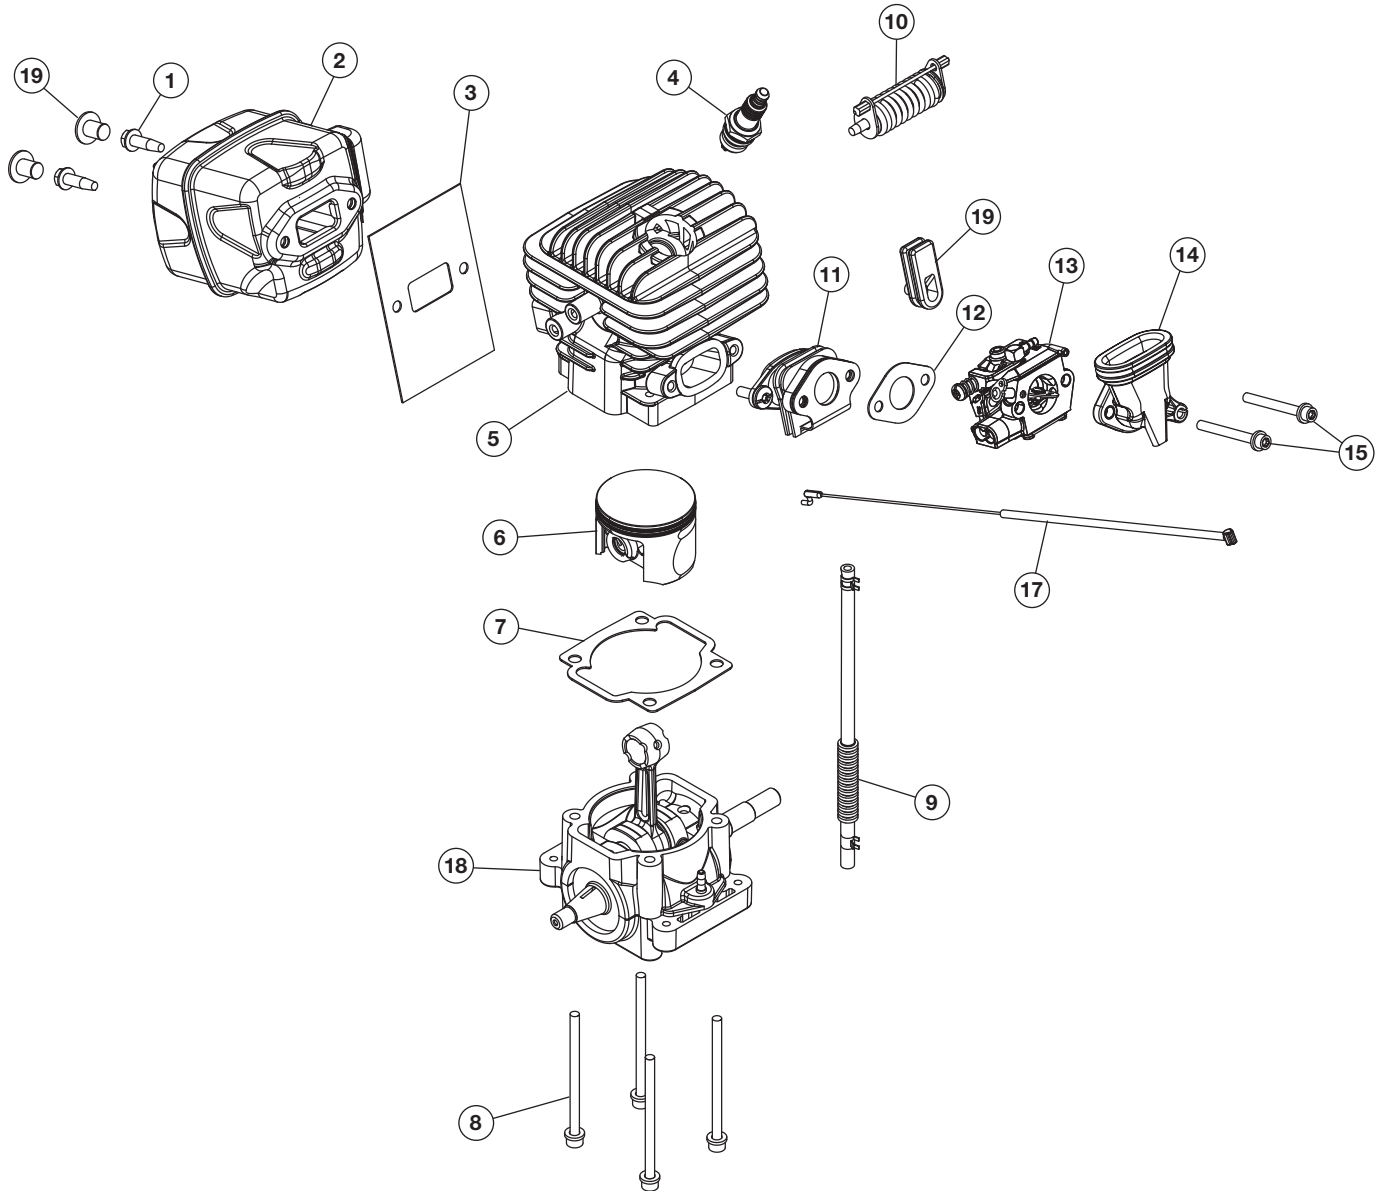

REPLACEMENT PARTS - MODEL RM5520

ENGINE ASSEMBLY

PPN 41AY85AG983

Item	Part No.	Description
1	753-06397	Muffler Screw
2	753-06268	Muffler Assembly (includes 1, 3 & 19)
3	753-06398	Muffler Gasket
4	753-06269	Spark Plug
5	753-06742	Cylinder Assembly (includes 6, 8 & 10)
6	753-06743	Piston Assembly
7	753-06400	Cylinder Gasket
8	753-06402	Cylinder Hardware
9	753-06726	Breather Hose w/clamp
10	753-06404	Isolator Assembly

REPLACEMENT PARTS - MODEL RM5520

ENGINE ASSEMBLY

PPN 41AY85AG983

Item	Part No.	Description
1	753-06730	Housing Assembly (includes 2, 41 & 42)
2	753-06425	Primer Bulb Assembly
3	753-06976	Flywheel Assembly
4	753-06427	Flywheel Nut
5	753-06973	Chain Brake Assembly
6	753-06429	Engine Mount Screw
7	753-06974	Starter Housing Assembly
8	753-06431	Engine Mount Plate Assembly (includes 6)
9	753-06432	Module Assembly
10	753-06449	Clutch
11	753-06450	Clutch Drum Assembly
12	753-06451	Oil Pump Shield
13	753-06745	Bar
14	753-06267	20" Chain
15	753-06387	Oil Pump Assembly
16	753-06734	Rear Handle Cover Assembly w/switch
17	753-06456	Top Cover Assembly (includes 40)
18	753-06457	Air Cleaner Assembly
19	753-06458	Air Cleaner Cover Assembly
20	753-06460	Bar Nut
21	753-06461	Clutch Nut
22	753-06735	Trigger Release
23	753-06736	Throttle Trigger

Item	Part No.	Description
24	753-06466	Trigger Release Spring
25	753-06467	Upper Grip Screw
26	753-06468	Lower Grip Screw
27	753-06470	Throttle Clamp Screw
28	753-06737	Choke Lever Assembly
29	753-06474	Choke Rod
30	753-06738	Rear Handle Assembly
31	753-06477	Grip Anti-vibration Washer
32	753-06478	Grip Anti-vibration Screw
33	753-06479	Throttle Clamp Washer
34	753-06739	Boot
35	753-06483	Handle Assembly
36	753-06484	Tension Screw & Nut Assembly
37	753-06740	Inner Guide Plate
38	753-06487	Guide Plate Screw
39	753-06488	Outer Guide Plate
40	753-06504	Screen
41	753-06505	Oil Cap
42	753-06741	Fuel Cap
43	753-06510	Ground Wire
*	Items Not Shown	
*	753-06489	Case
*	753-06490	Wrench