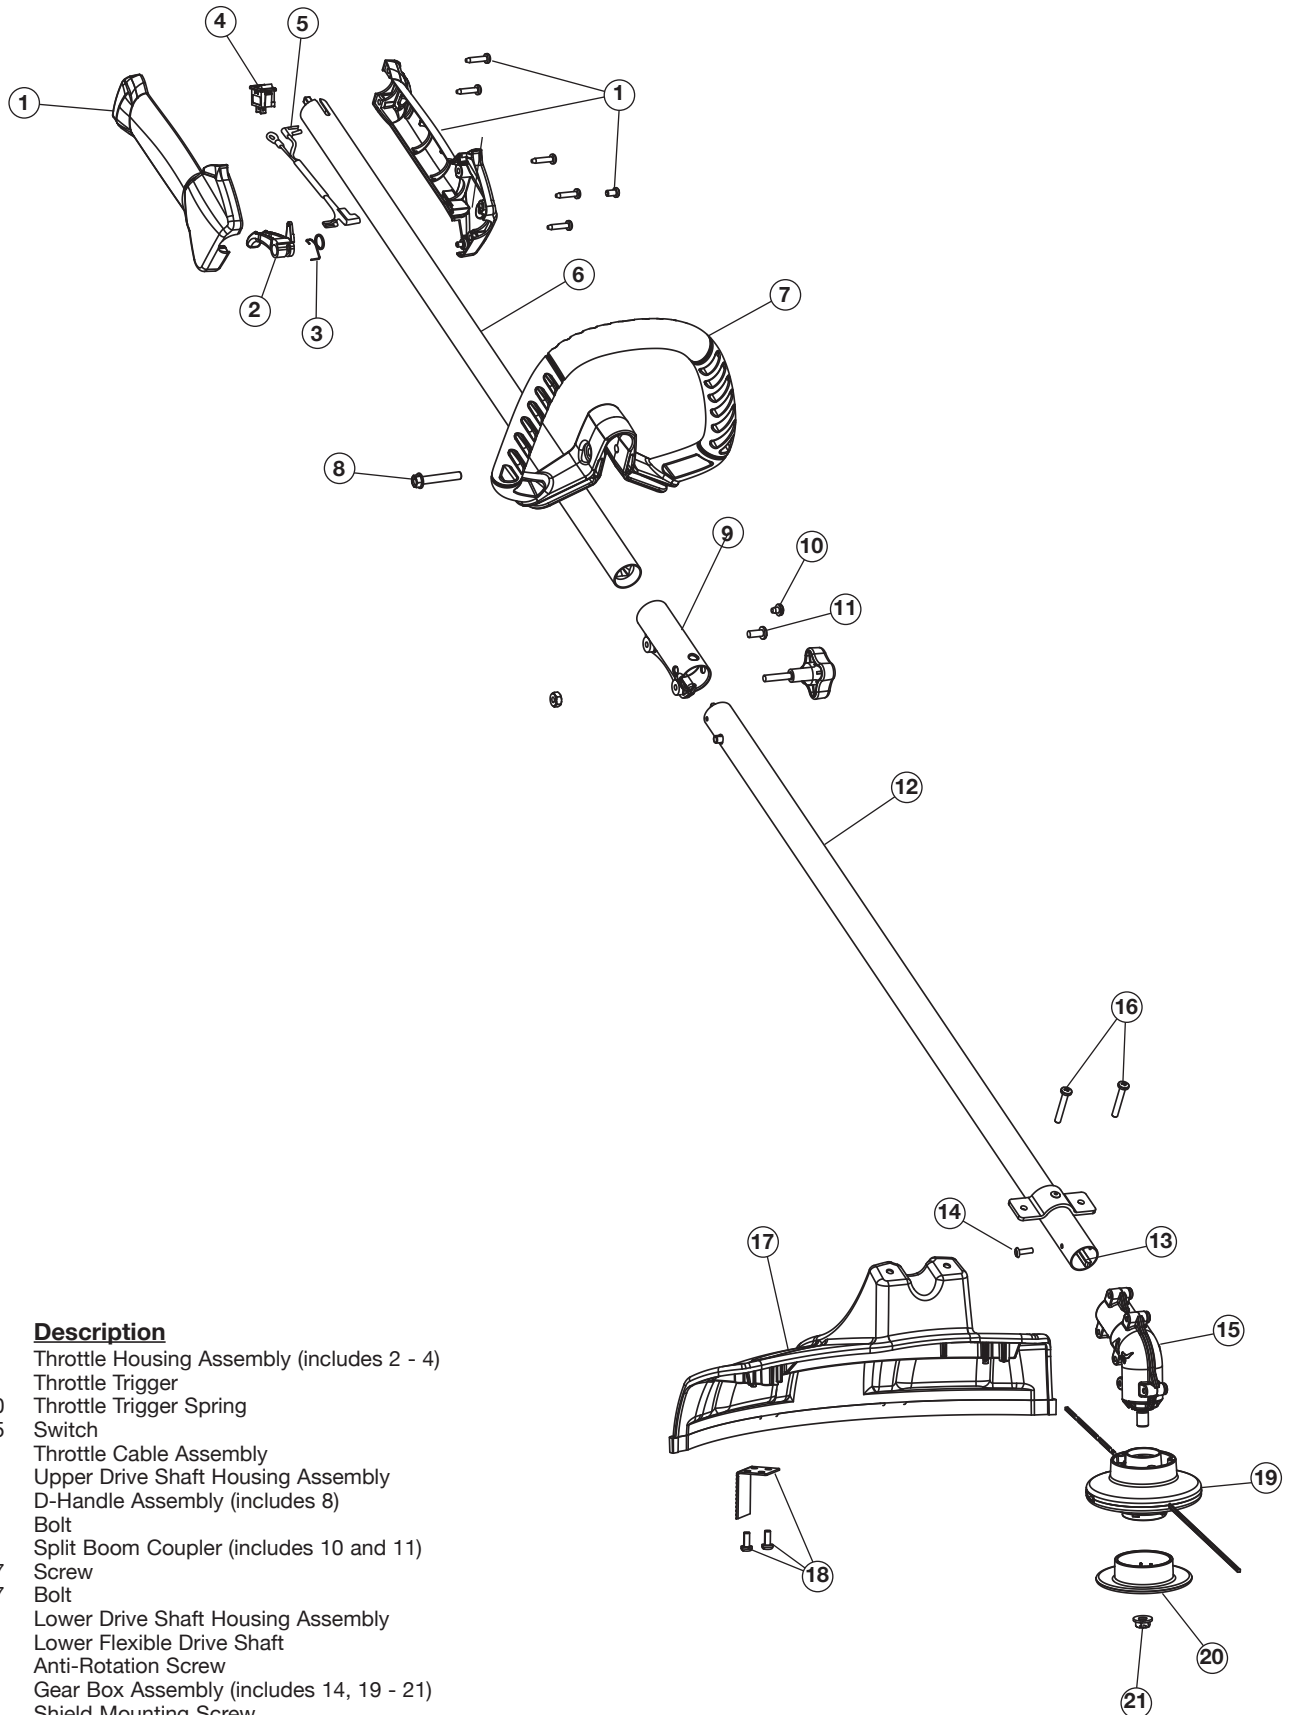

REPLACEMENT PARTS - MODEL SS418
4-CYCLE GAS TRIMMER
PPN 41ADZ41C912

Item	Part No.	Description
1	753-06917	Throttle Housing Assembly (includes 2 - 4)
2	753-06918	Throttle Trigger
3	791-182690	Throttle Trigger Spring
4	791-182405	Switch
5	753-05266	Throttle Cable Assembly
6	753-06682	Upper Drive Shaft Housing Assembly
7	753-06039	D-Handle Assembly (includes 8)
8	753-06040	Bolt
9	753-06585	Split Boom Coupler (includes 10 and 11)
10	791-182057	Screw
11	791-181617	Bolt
12	753-07016	Lower Drive Shaft Housing Assembly
13	753-05267	Lower Flexible Drive Shaft
14	753-05698	Anti-Rotation Screw
15	753-06162	Gear Box Assembly (includes 14, 19 - 21)
16	753-06125	Shield Mounting Screw
17	753-06123	Shield Assembly (includes 18)
18	753-06126	Blade Assembly
19	753-05470	Cutting Head Assembly (includes 20 and 21)
20	753-05428	Glide Cap
21	753-04386	Lock Nut