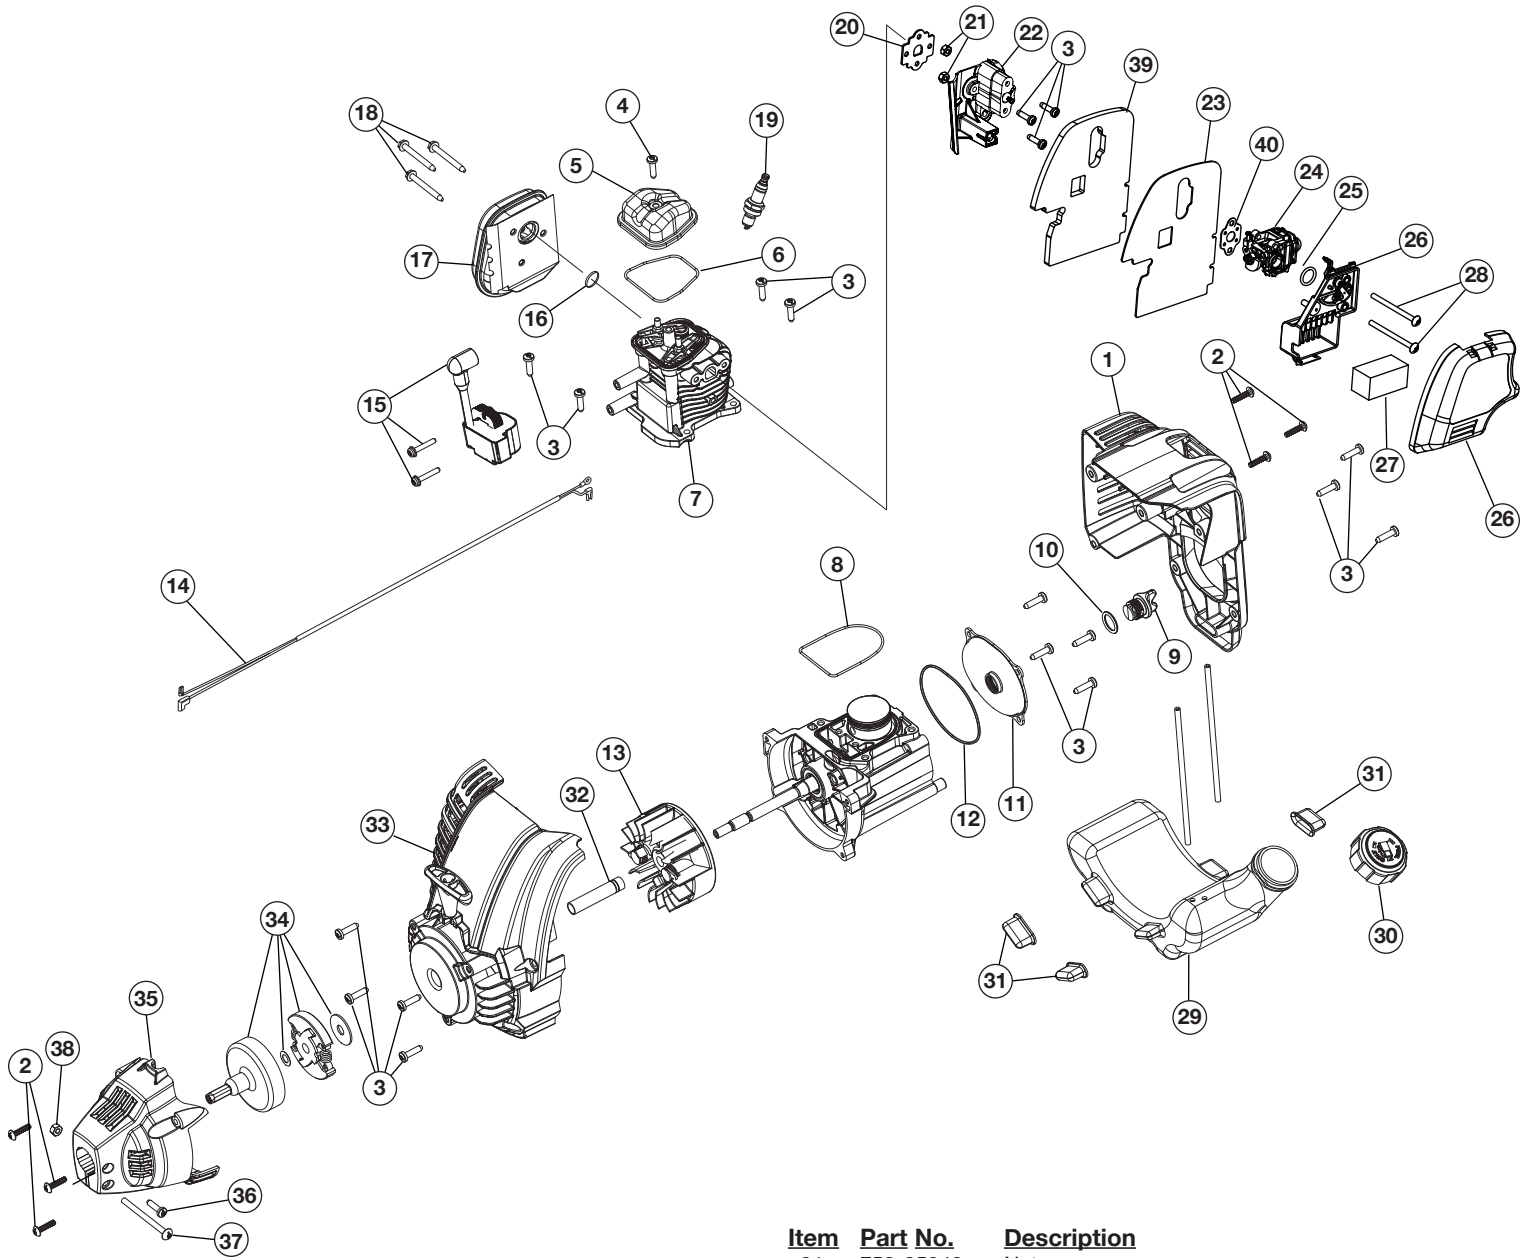

REPLACEMENT PARTS - MODEL SS418

4-CYCLE GAS TRIMMER

PPN 41ADZ41C912

Item	Part No.	Description
1	753-06134	Engine Cover Assembly (includes 2 & 3)
2	753-04595	Cover Screw
3	753-05377	Housing Screw
4	791-181025	Rocker Cover Screw
5	753-05901	Rocker Cover
6	753-05902	Rocker Cover O-Ring
7	753-06311	Cylinder Assembly (includes 3 - 6 & 8)
8	753-05910	Cylinder O-Ring
9	753-05408	Oil Plug (includes 10)
10	791-182290	Oil Plug O-Ring
11	753-06111	Crankcase Cover
12	753-05238	Crankcase Cover O-Ring
13	753-06221	Flywheel Assembly
14	753-05264	Lead Wires
15	753-05301	Module Assembly
16	753-05244	Muffler Gasket
17	753-05245	Muffler Assembly (includes 16 & 18)
18	753-05246	Muffler Screw
19	753-05784	Spark Plug
20	753-05247	Insulator Gasket

REPLACEMENT PARTS - MODEL SS418
4-CYCLE GAS TRIMMER
 PPN 41ADZ41C912

Item	Part No.	Description
1	753-06917	Throttle Housing Assembly (includes 2 - 4)
2	753-06918	Throttle Trigger
3	791-182690	Throttle Trigger Spring
4	791-182405	Switch
5	753-05266	Throttle Cable Assembly
6	753-06682	Upper Drive Shaft Housing Assembly
7	753-06039	D-Handle Assembly (includes 8)
8	753-06040	Bolt
9	753-06585	Split Boom Coupler (includes 10 and 11)
10	791-182057	Screw
11	791-181617	Bolt
12	753-07016	Lower Drive Shaft Housing Assembly
13	753-05267	Lower Flexible Drive Shaft
14	753-05698	Anti-Rotation Screw
15	753-06162	Gear Box Assembly (includes 14, 19 - 21)
16	753-06125	Shield Mounting Screw
17	753-06123	Shield Assembly (includes 18)
18	753-06126	Blade Assembly
19	753-05470	Cutting Head Assembly (includes 20 and 21)
20	753-05428	Glide Cap
21	753-04386	Lock Nut