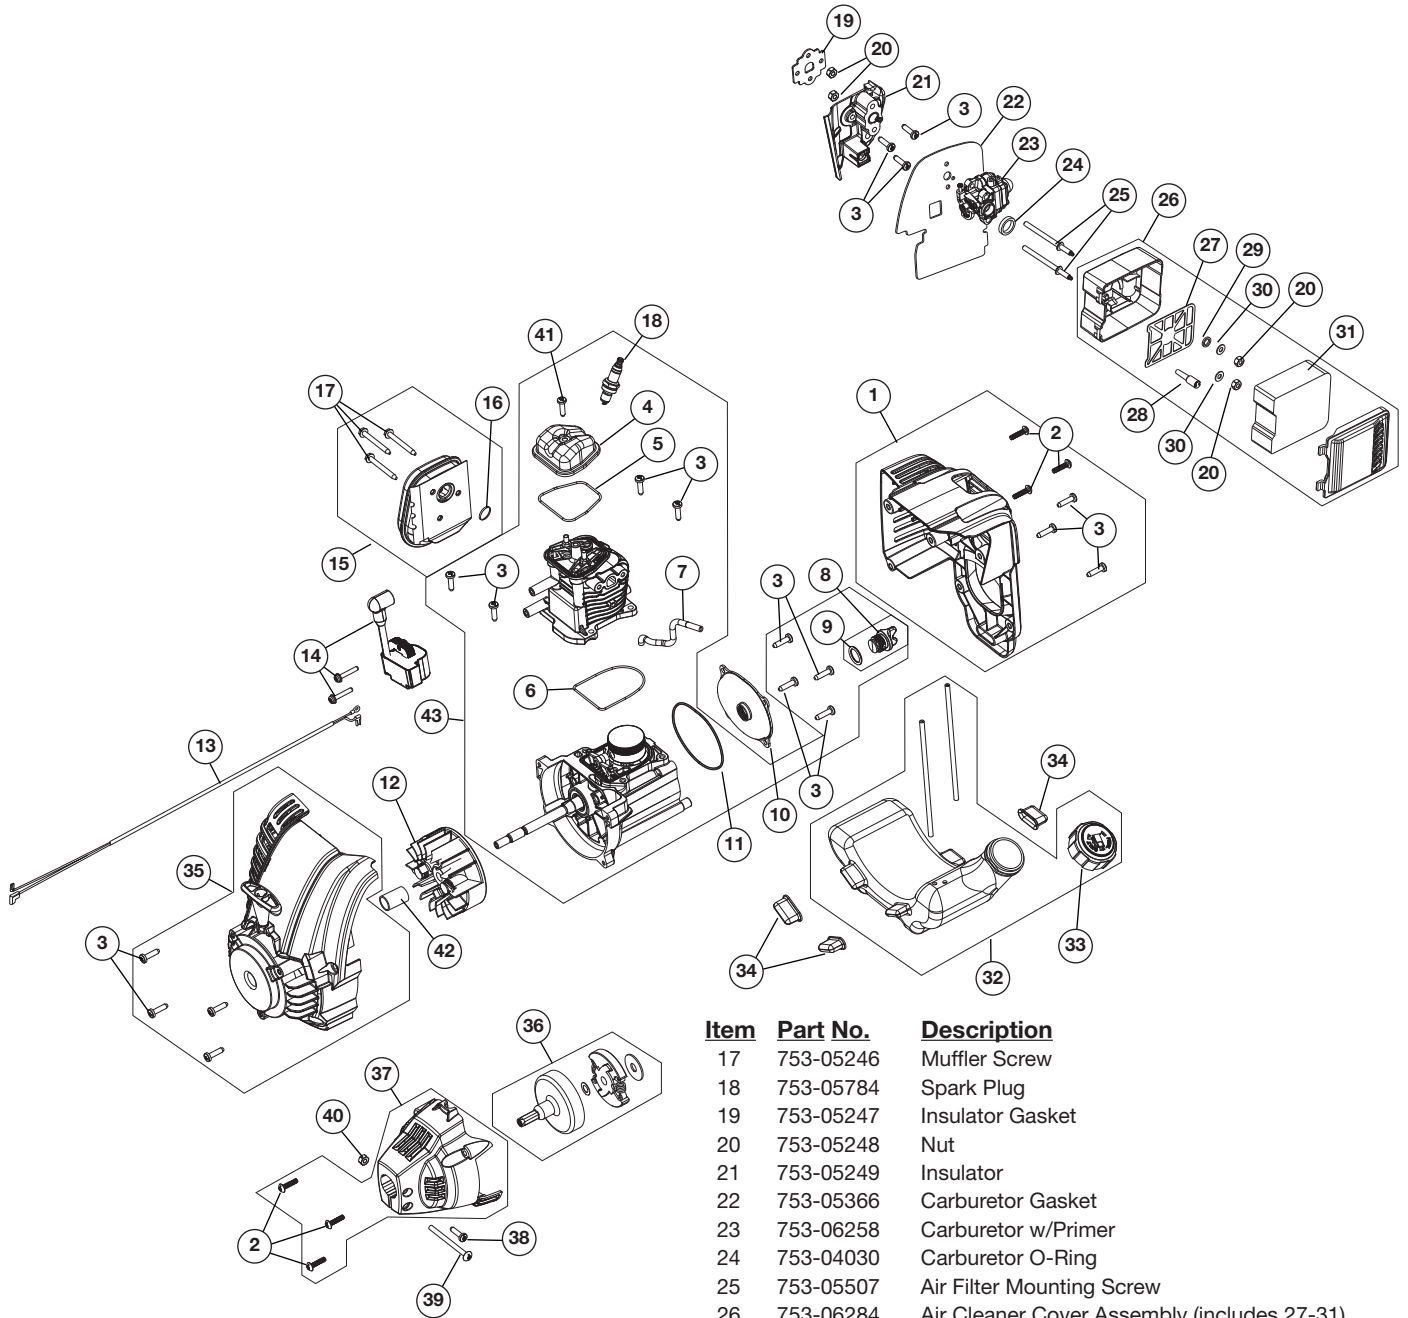

REPLACEMENT PARTS - MODEL TB146 EC

4-CYCLE GAS CULTIVATOR

PPN 21AK146G766

Item	Part No.	Description
1	753-06237	Engine Cover Assembly (includes 2 & 3)
2	753-04595	Cover Screw
3	753-05377	Starter Screw
4	753-05901	Rocker Cover
5	753-05902	Rocker Cover O-Ring
6	753-05910	Cylinder O-Ring
7	791-182379	Breather Hose
8	753-05408	Oil Plug (includes 9)
9	791-182290	Oil Plug O-Ring
10	753-06111	Crankcase Cover
11	753-05238	Crankcase Cover O-ring
12	753-06221	Flywheel Assembly
13	753-05785	Lead Wires
14	753-05447	Module Assembly
15	753-06238	Muffler Assembly (includes 16 & 17)
16	753-05244	Muffler Gasket

REPLACEMENT PARTS - MODEL TB146 EC

4-CYCLE GAS CULTIVATOR

PPN 21AK146G766

Item	Part No.	Description
1	753-06592	Throttle Control
2	753-06636	Throttle Spring
3	791-182405	On/Off Switch
4	753-06013	Bow Clip
5	753-06050	Throttle Cable
6	753-06818	Upper Handle
7	791-182899	Bolt
8	753-04049	Cable Tie
9	753-04499	Flex Shaft
10	791-182677	Knob
11	753-04052	Washer
12	753-04053	Lower Handle
13	753-06012	Screw
14	753-04056	Lock Nut
15	753-04057	Cotter Pin
16	753-04058	Tailpiece Bracket Assembly
17	753-04059	Clevis Pin
18	753-04060	Cap Screw
19	753-04061	Lock Nut
20	753-04062	Push Cap
21	753-04063	Wheel Support Bracket Assembly
22	753-04501	Wheel
23	753-05001	Bolt
24	753-06010	Tine Shield
25	753-06063	Gear Box Assembly
26	753-05986	Tine (Right Inner)
27	753-05987	Tine (Left Inner)
28	753-06015	Tine (Left Outer)
29	753-06016	Tine (Right Outer)
30	753-06242	Drive Shaft Housing
31	791-180288	Sleeve Retaining Bolt