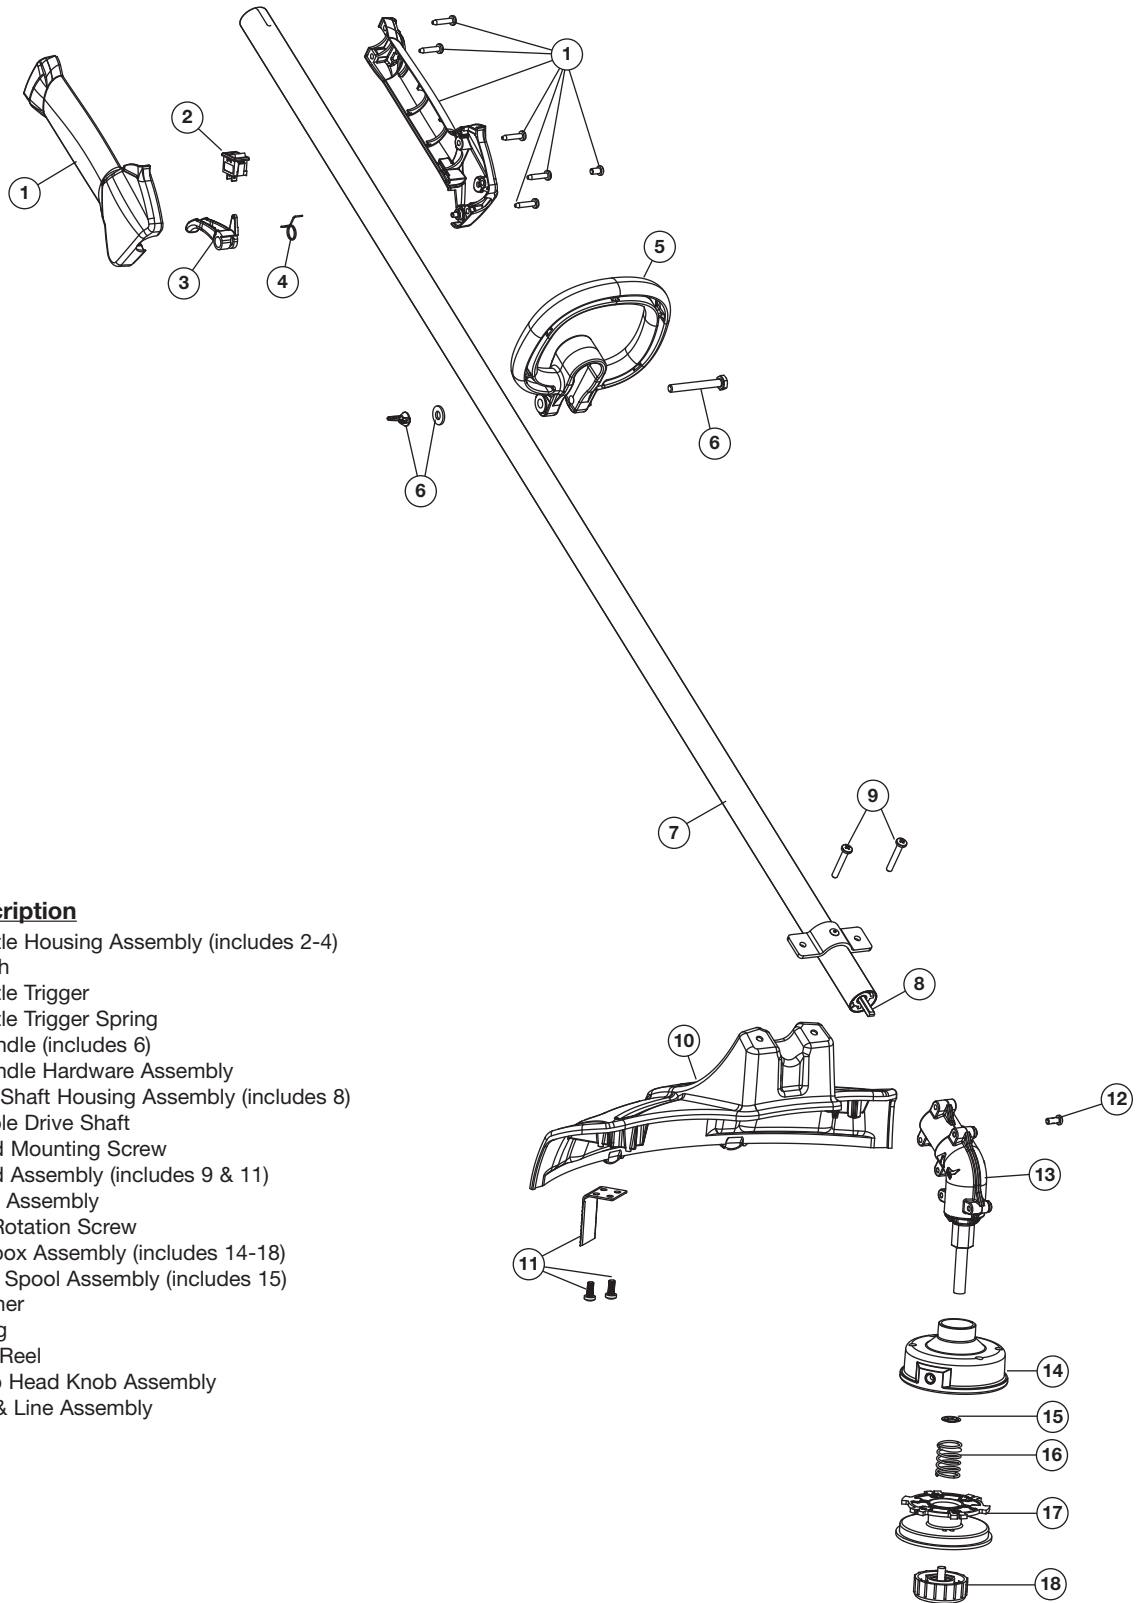

REPLACEMENT PARTS - MODEL BL160
2-CYCLE GAS TRIMMER
PPN 41BD160G965

Item	Part No.	Description
1	753-04234	Throttle Housing Assembly (includes 2-4)
2	791-182405	Switch
3	753-04119	Throttle Trigger
4	791-182690	Throttle Trigger Spring
5	753-06198	D-Handle (includes 6)
6	753-06199	D-Handle Hardware Assembly
7	753-06228	Drive Shaft Housing Assembly (includes 8)
8	753-04117	Flexible Drive Shaft
9	753-06125	Shield Mounting Screw
10	753-06123	Shield Assembly (includes 9 & 11)
11	753-06126	Blade Assembly
12	753-05698	Anti-Rotation Screw
13	753-06165	Gearbox Assembly (includes 14-18)
14	753-04284	Outer Spool Assembly (includes 15)
15	791-610660	Retainer
16	791-610317B	Spring
17	753-1155	Inner Reel
18	791-153066B	Bump Head Knob Assembly
*	753-1156	Reel & Line Assembly

* Items Not Shown