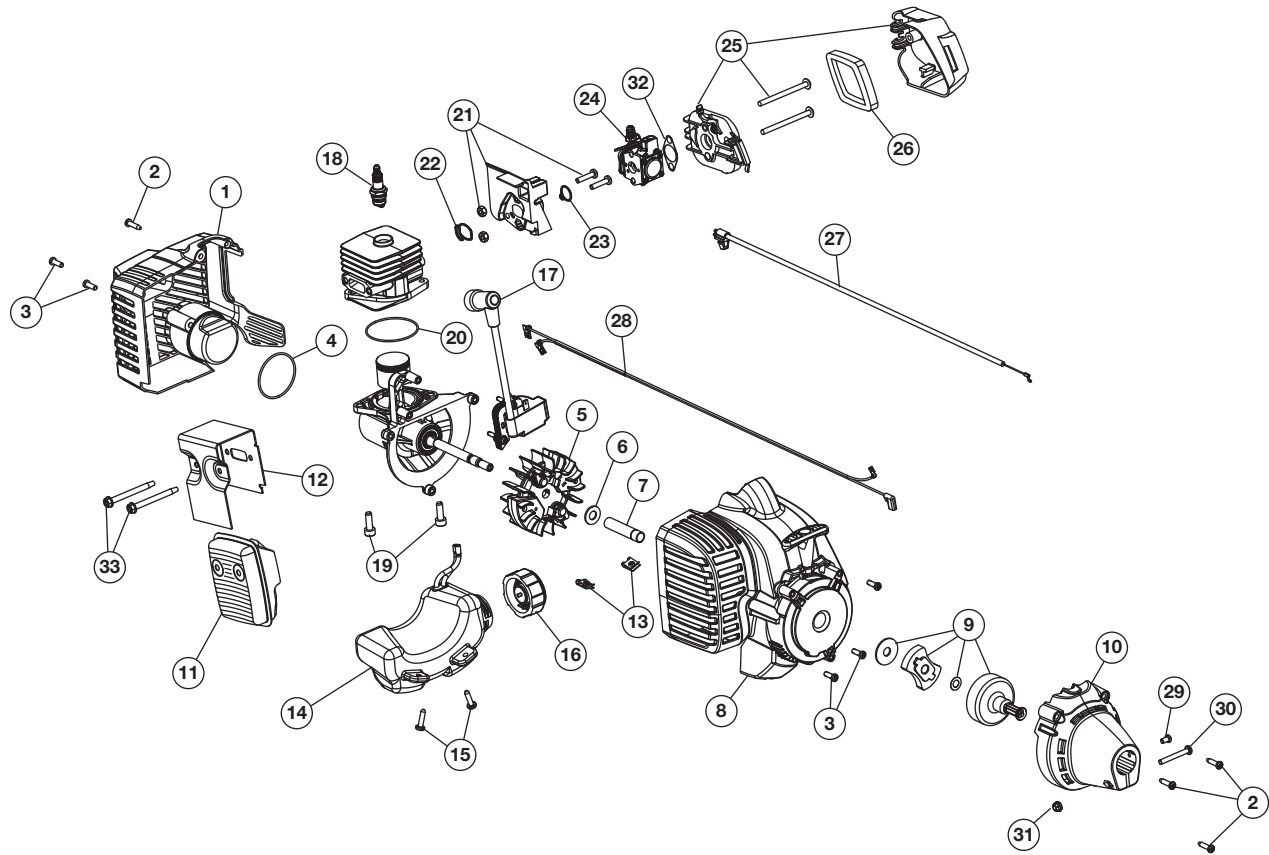

## 2-CYCLE GAS TRIMMER

PPN 41BD160G965

Item	Part No.	Description	Item	Part No.	Description
1	753-06194	Rear Cover Assembly (includes 2 & 3)	19	791-182723	Crankcase Bolt
2	791-181345	Cover Screw	20	753-06275	Crankcase O-Ring
3	791-181862	Housing Screw	21	753-06189	Insulator Assembly (includes 22 & 23)
4	753-06174	O-Ring	22	753-06184	Insulator O-Ring
5	753-06175	Flywheel Assembly	23	753-06185	Carburetor O-Ring
6	753-06247	Washer	24	753-06190	Carburetor
7	753-06218	Spacer	25	753-06415	Aircleaner Cover Assembly (includes 26)
8	753-06195	Starter Housing (includes 3 & 13)	26	753-06417	Aircleaner Filter
9	753-06180	Clutch Assembly	27	753-06188	Throttle Cable
10	753-06181	Clutch Cover (includes 2)	28	753-06187	Lead Wires
11	753-06418	Muffler Assembly (includes 12 & 33)	29	791-182519	Anti-rotation Screw
12	753-06419	Muffler Gasket	30	753-04003	Clamp Screw
13	791-182366	U-shaped Nut	31	791-180217	Clamp Nut
14	753-06183	Fuel Tank Assembly (includes 15 & 16)	32	753-06253	Air Cleaner Gasket
15	791-181930	Tank Screw	33	753-06294	Muffler Screw
16	791-182612	Fuel Cap	*	753-06416	Short Block Assembly (includes Crankcase, Cylinder, Piston, 4-7 & 17-20)
17	753-06420	Module Assembly			
18	753-06193	Spark Plug			