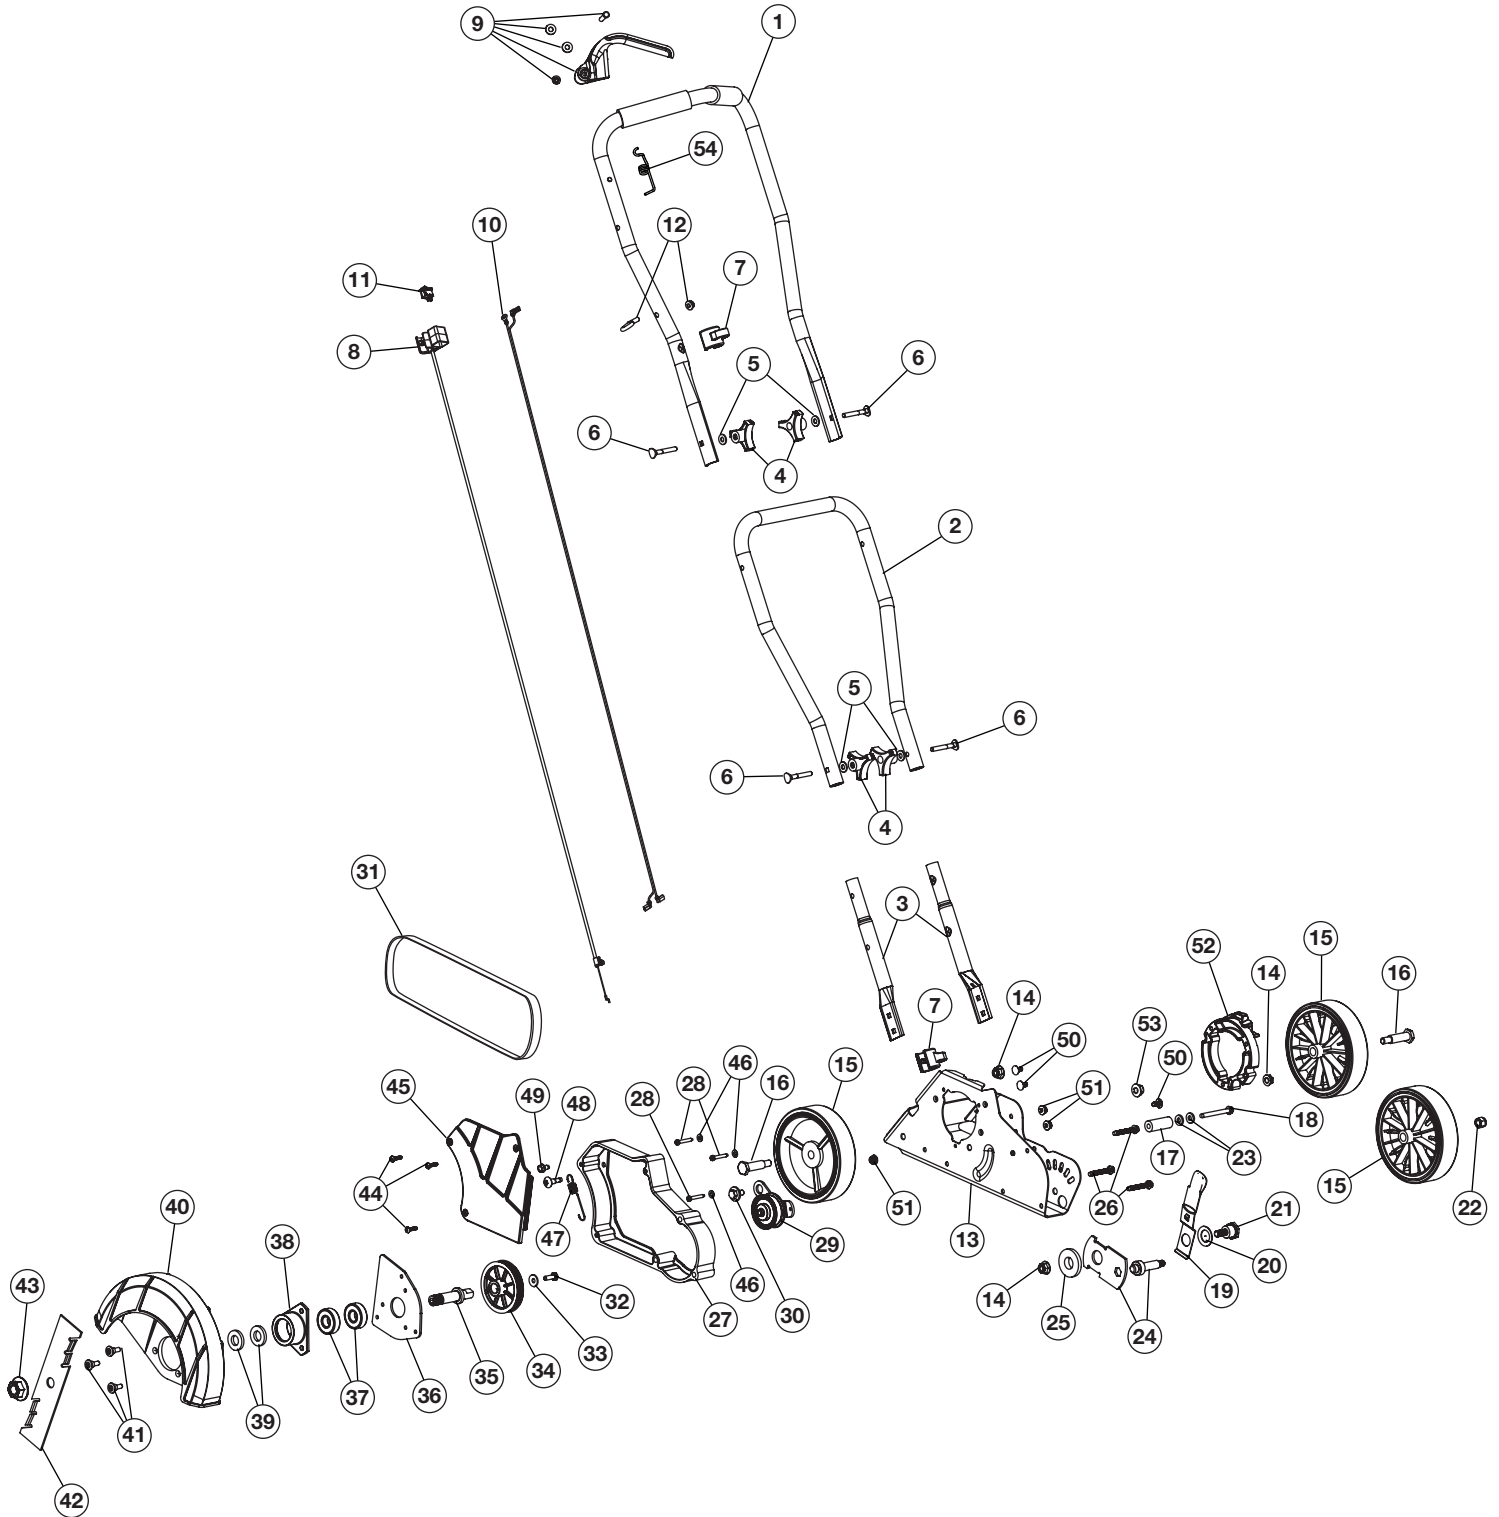

REPLACEMENT PARTS - MODEL TB516 EC

4-CYCLE LAWN EDGER

PPN 25A-516-766

**REPLACEMENT PARTS - MODEL TB516 EC
4-CYCLE LAWN EDGER
PPN 25A-516-766**

<u>Item</u>	<u>Part No.</u>	<u>Description</u>	<u>Item</u>	<u>Part No.</u>	<u>Description</u>
1	753-06542	Upper Handle	28	753-06559	Screw
2	753-06543	Middle Handle	29	753-05540	Idler Pulley Assembly
3	753-06544	Handle Extension	30	753-05541	Shoulder Screw
4	791-182677	Handle Knob	31	753-05560	Belt
5	791-182678	Washer	32	753-05554	Screw
6	791-182899	Bolt	33	753-05555	Washer
7	753-04429	Cable Guide	34	753-05542	Pulley
8	753-06546	Throttle Cable	35	753-05543	Blade Spindle
9	753-06592	Throttle Lever w/Hardware	36	753-05544	Spindle Plate
10	791-182665	Lead Wire	37	753-05550	Bearing
11	791-182405	On/Off Switch	38	753-05545	Bearing Cup
12	753-05524	Starter Rope Guide	39	753-05546	Washer
13	753-06593	Edger Frame	40	753-05547	Blade Guard
14	753-05525	Lock Nut	41	753-05548	Screw
15	753-05530	Wheel	42	753-06561	Edger Blade
16	753-05529	Wheel Bolt	43	753-05549	Nut
17	753-05556	Spacer	44	753-04595	Screw
18	753-05538	Spacer Screw	45	753-05552	Belt Cover
19	753-05531	Height Adjustment Lever Assembly	46	791-182451	Washer
20	753-05532	Washer	47	753-06562	Spring
21	753-05534	Shoulder Screw	48	753-06563	Bolt
22	753-05535	Nut	49	753-05528	Screw
23	753-05646	Washer	50	753-06565	Bolt
24	753-05536	Pivot Arm	51	753-05383	Nut
25	753-06287	Height Adjustment Spacer	52	753-06566	Spacer
26	753-04202	Spindle Plate Screw	53	753-06577	Nut
27	753-06556	Spindle Spacer	54	753-06636	Spring

[Order TB516 Parts on eBay](#)