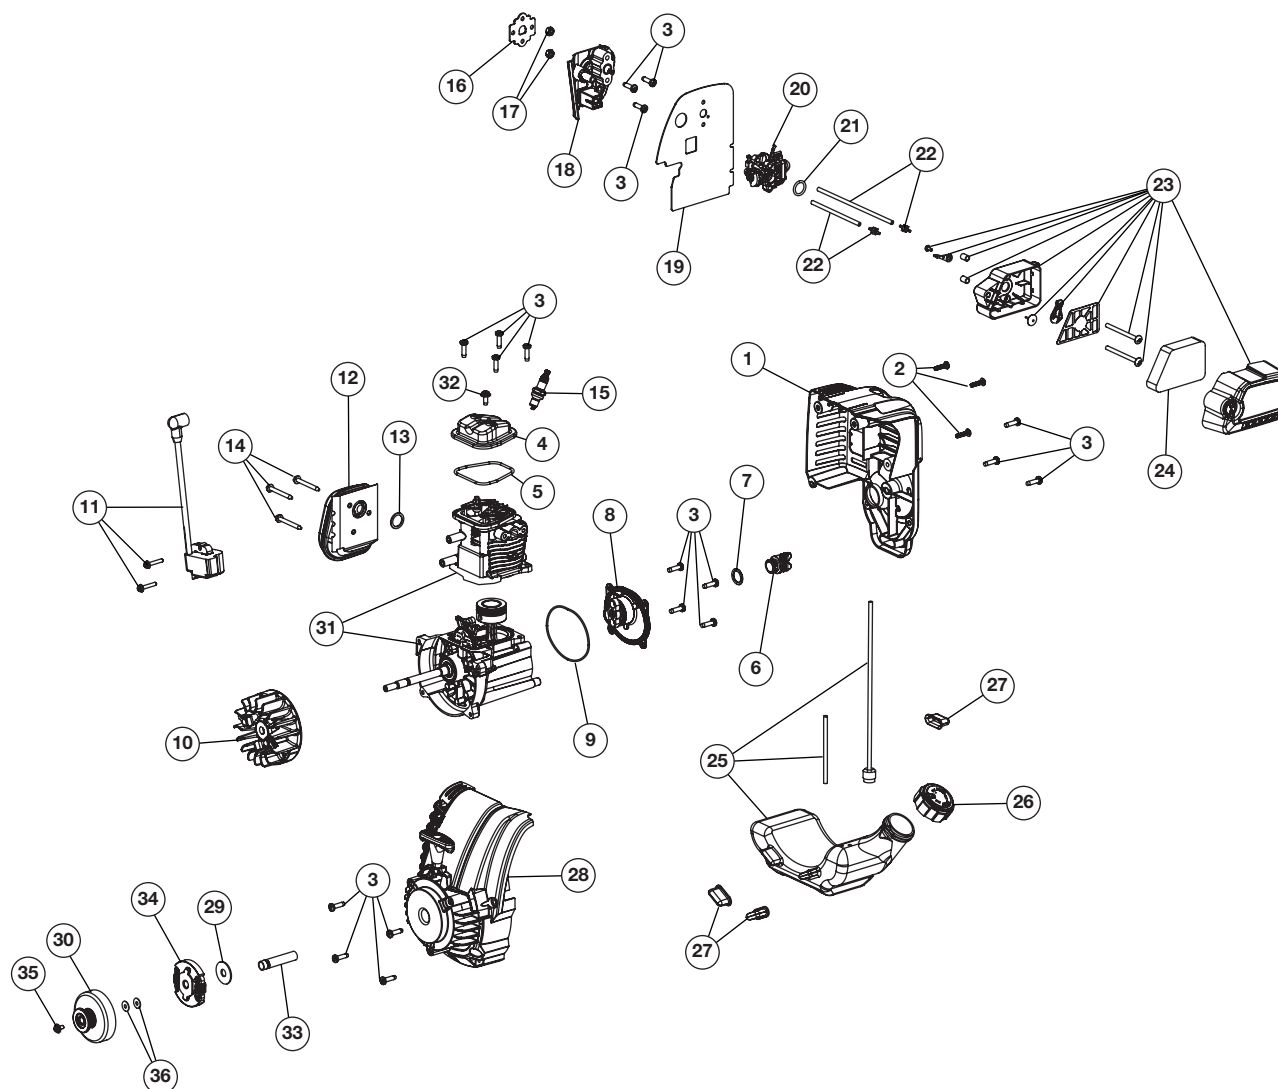

# REPLACEMENT PARTS - MODEL TB516 EC 4-CYCLE LAWN EDGER

PPN 25A-516-766

Item	Part No.	Description	Item	Part No.	Description
1	753-06134	Engine Cover Assembly (includes 2 & 3)	19	753-05366	Carburetor Gasket
2	753-04595	Cover Screw	20	753-06258	Carburetor w/Primer
3	753-05377	Starter Screw	21	791-181751	O-Ring
4	753-05901	Rocker Cover	22	753-05253	Screw
5	753-05902	Rocker Cover O-Ring	23	753-06541	Air Cleaner Cover Assembly (includes 24)
6	753-05408	Oil Plug (includes 7)	24	753-05996	Air Filter
7	791-182290	Oil Plug O-Ring	25	753-06240	Fuel Tank Assembly w/Fuel Lines (includes 26)
8	753-06111	Crankcase Cover	26	753-1229	Fuel Cap
9	753-05238	Crankcase Cover O-ring	27	753-05259	Fuel Tank Pads
10	753-06221	Flywheel Assembly	28	753-06650	Starter Housing Assembly (includes 3)
11	753-05836	Module Assembly	29	791-182396	Washer
12	753-05245	Muffler Assembly (includes 13 & 14)	30	753-06573	Clutch Drum w/Pulley
13	753-05244	Muffler Gasket	31	753-06663	Shortblock Assembly (includes Crankcase, Cylinder, 3-7, 9, 11 & 15)
14	753-05246	Muffler Screw	32	791-181025	Screw
15	753-05784	Spark Plug	33	753-05078	Spacer
16	753-05247	Insulator Gasket	34	753-1238	Clutch (includes 29)
17	753-05248	Nut	35	791-182468	Screw
18	753-05249	Insulator	36	791-182569	Washer

# REPLACEMENT PARTS - MODEL TB516 EC