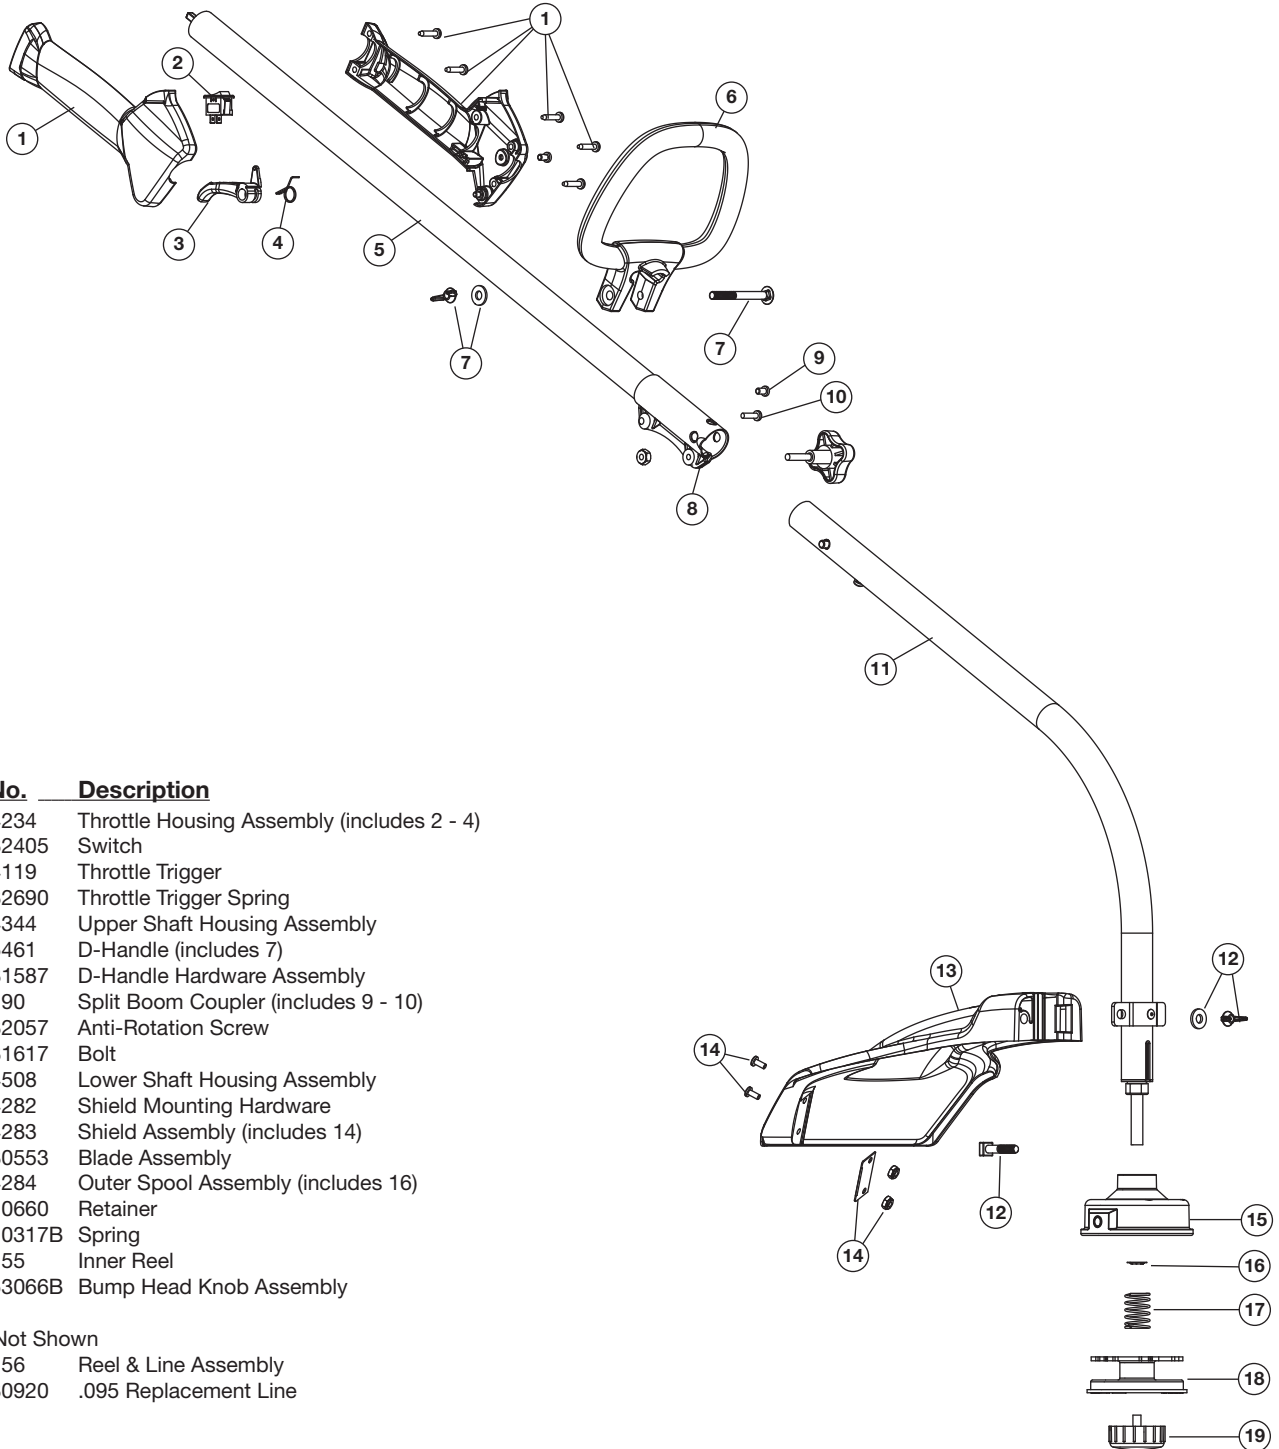

REPLACEMENT PARTS - MODEL YM21 CS

2-CYCLE TRIMMER

PPN 41ADY21C901

Item	Part No.	Description
1	753-06919	Rear Cover Assembly (includes 2 & 4)
2	791-181345	Cover Screw
3	791-181862	Housing Screw
4	753-06174	O-Ring
5	753-06175	Flywheel Assembly
6	753-06247	Washer
7	753-06218	Spacer
8	753-06923	Starter Housing (includes 3 & 13)
9	753-05860	Clutch Assembly
10	753-06181	Clutch Cover (includes 2)
11	753-06418	Muffler Assembly (includes 12 & 33)
12	753-06419	Muffler Gasket
13	791-182366	U-shaped Nut
14	753-06921	Fuel Tank Assembly (includes 15 & 16)
15	791-181930	Tank Screw
16	791-182612	Fuel Cap
17	753-06763	Module Assembly
18	753-06193	Spark Plug

Item	Part No.	Description
19	791-182723	Crankcase Bolt
20	753-06275	Crankcase O-Ring
21	753-06189	Insulator Assembly (includes 22 & 23)
22	753-06184	Insulator O-Ring
23	753-06185	Carburetor O-Ring
24	753-06190	Carburetor
25	753-06415	Aircleaner Cover Assembly (includes 26)
26	753-06417	Aircleaner Filter
27	753-06188	Throttle Cable
28	753-06187	Lead Wires
29	791-182519	Anti-rotation Screw
30	753-04003	Clamp Screw
31	791-180217	Clamp Nut
32	753-06253	Air Cleaner Gasket
33	753-06294	Muffler Screw
*	Items Not Shown	
*	753-06924	Short Block Assembly (includes 4 - 7 & 17 - 20)

REPLACEMENT PARTS - MODEL YM21 CS

2-CYCLE TRIMMER

PPN 41ADY21C901

Item	Part No.	Description
1	753-04234	Throttle Housing Assembly (includes 2 - 4)
2	791-182405	Switch
3	753-04119	Throttle Trigger
4	791-182690	Throttle Trigger Spring
5	753-04344	Upper Shaft Housing Assembly
6	753-05461	D-Handle (includes 7)
7	791-181587	D-Handle Hardware Assembly
8	753-1190	Split Boom Coupler (includes 9 - 10)
9	791-182057	Anti-Rotation Screw
10	791-181617	Bolt
11	753-04508	Lower Shaft Housing Assembly
12	753-04282	Shield Mounting Hardware
13	753-04283	Shield Assembly (includes 14)
14	791-180553	Blade Assembly
15	753-04284	Outer Spool Assembly (includes 16)
16	791-610660	Retainer
17	791-610317B	Spring
18	753-1155	Inner Reel
19	791-153066B	Bump Head Knob Assembly