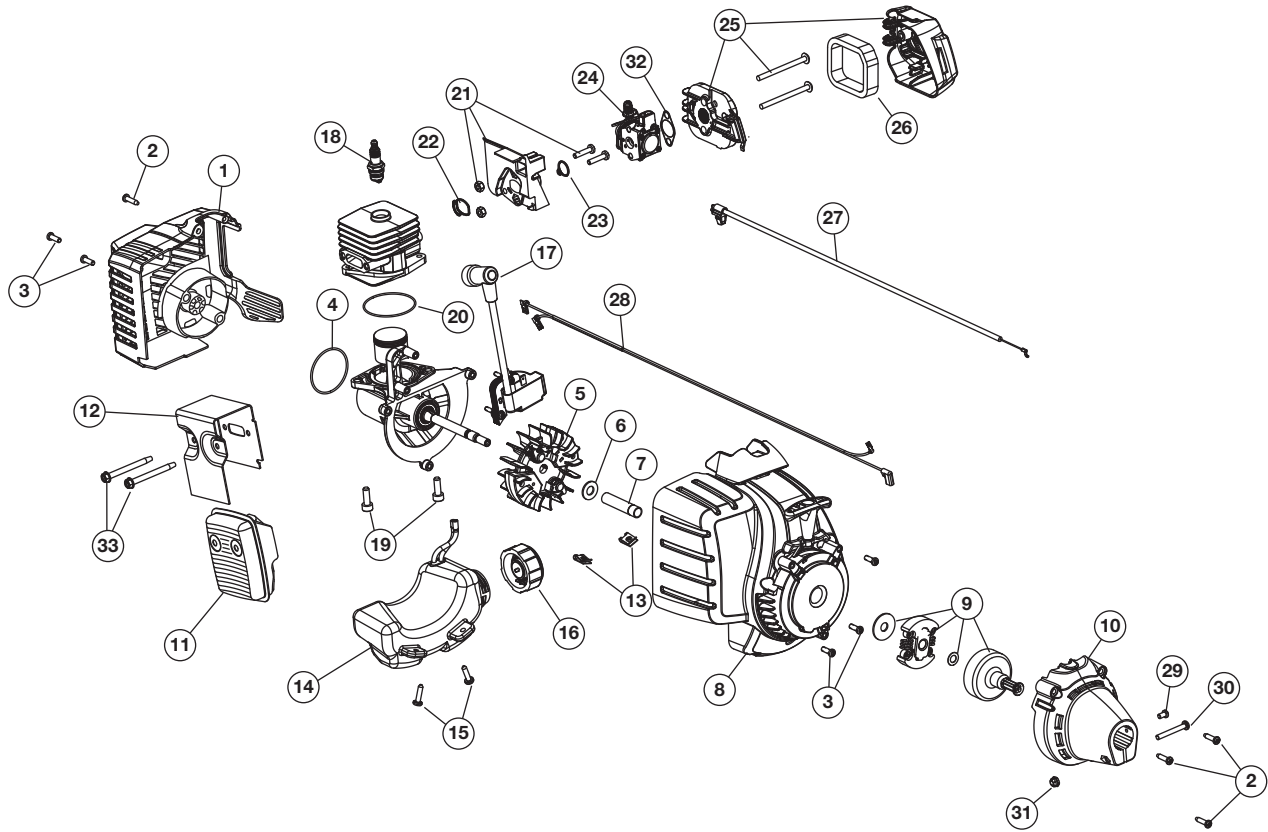

REPLACEMENT PARTS - MODEL YM21 CS

2-CYCLE TRIMMER

PPN 41ADY21C901

Item	Part No.	Description
1	753-06919	Rear Cover Assembly (includes 2 & 4)
2	791-181345	Cover Screw
3	791-181862	Housing Screw
4	753-06174	O-Ring
5	753-06175	Flywheel Assembly
6	753-06247	Washer
7	753-06218	Spacer
8	753-06923	Starter Housing (includes 3 & 13)
9	753-05860	Clutch Assembly
10	753-06181	Clutch Cover (includes 2)
11	753-06418	Muffler Assembly (includes 12 & 33)
12	753-06419	Muffler Gasket
13	791-182366	U-shaped Nut
14	753-06921	Fuel Tank Assembly (includes 15 & 16)
15	791-181930	Tank Screw
16	791-182612	Fuel Cap
17	753-06763	Module Assembly
18	753-06193	Spark Plug

Item	Part No.	Description
19	791-182723	Crankcase Bolt
20	753-06275	Crankcase O-Ring
21	753-06189	Insulator Assembly (includes 22 & 23)
22	753-06184	Insulator O-Ring
23	753-06185	Carburetor O-Ring
24	753-06190	Carburetor
25	753-06415	Aircleaner Cover Assembly (includes 26)
26	753-06417	Aircleaner Filter
27	753-06188	Throttle Cable
28	753-06187	Lead Wires
29	791-182519	Anti-rotation Screw
30	753-04003	Clamp Screw
31	791-180217	Clamp Nut
32	753-06253	Air Cleaner Gasket
33	753-06294	Muffler Screw
*	Items Not Shown	
*	753-06924	Short Block Assembly (includes 4 - 7 & 17 - 20)

REPLACEMENT PARTS - MODEL YM21 CS

2-CYCLE TRIMMER

PPN 41ADY21C901

Item	Part No.	Description
1	753-04234	Throttle Housing Assembly (includes 2 - 4)
2	791-182405	Switch
3	753-04119	Throttle Trigger
4	791-182690	Throttle Trigger Spring
5	753-04344	Upper Shaft Housing Assembly
6	753-05461	D-Handle (includes 7)
7	791-181587	D-Handle Hardware Assembly
8	753-1190	Split Boom Coupler (includes 9 - 10)
9	791-182057	Anti-Rotation Screw
10	791-181617	Bolt
11	753-04508	Lower Shaft Housing Assembly
12	753-04282	Shield Mounting Hardware
13	753-04283	Shield Assembly (includes 14)
14	791-180553	Blade Assembly
15	753-04284	Outer Spool Assembly (includes 16)
16	791-610660	Retainer
17	791-610317B	Spring
18	753-1155	Inner Reel
19	791-153066B	Bump Head Knob Assembly