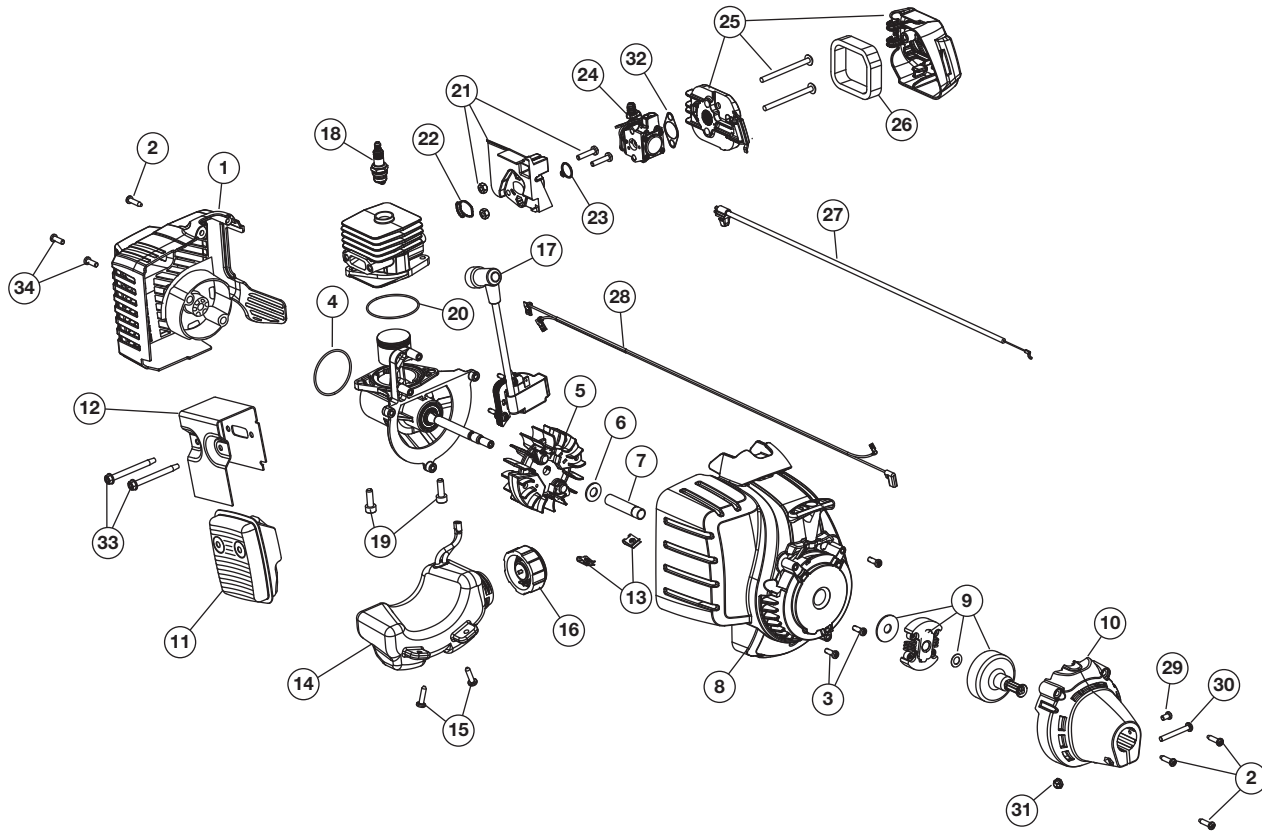

REPLACEMENT PARTS - MODEL YM71 SS

2-CYCLE TRIMMER

PPN 41ADY71C901

Item	Part No.	Description
1	753-06919	Rear Cover Assembly (includes 2 - 4)
2	791-181345	Cover Screw
3	791-181862	Housing Screw
4	753-06174	O-Ring
5	753-06175	Flywheel Assembly
6	753-06247	Washer
7	753-06218	Spacer
8	753-06923	Starter Housing (includes 3 & 13)
9	753-05860	Clutch Assembly
10	753-06181	Clutch Cover (includes 2)
11	753-06418	Muffler Assembly (includes 12 & 33)
12	753-06419	Muffler Gasket
13	791-182366	U-shaped Nut
14	753-06921	Fuel Tank Assembly (includes 15 & 16)
15	791-181930	Tank Screw
16	791-182612	Fuel Cap
17	753-06763	Module Assembly
18	753-06193	Spark Plug

Item	Part No.	Description
19	791-182723	Crankcase Bolt
20	753-06275	Crankcase O-Ring
21	753-06189	Insulator Assembly (includes 22 & 23)
22	753-06184	Insulator O-Ring
23	753-06185	Carburetor O-Ring
24	753-06190	Carburetor
25	753-06415	Aircleaner Cover Assembly (includes 26)
26	753-06417	Aircleaner Filter
27	753-06188	Throttle Cable
28	753-06187	Lead Wires
29	791-182519	Anti-rotation Screw
30	753-04003	Clamp Screw
31	791-180217	Clamp Nut
32	753-06253	Air Cleaner Gasket
33	753-06294	Muffler Screw
34	791-182195	Rear Housing Screw
*		Items not shown
*	753-06924	Short Block Assembly (includes 4 - 7 & 17 - 20)