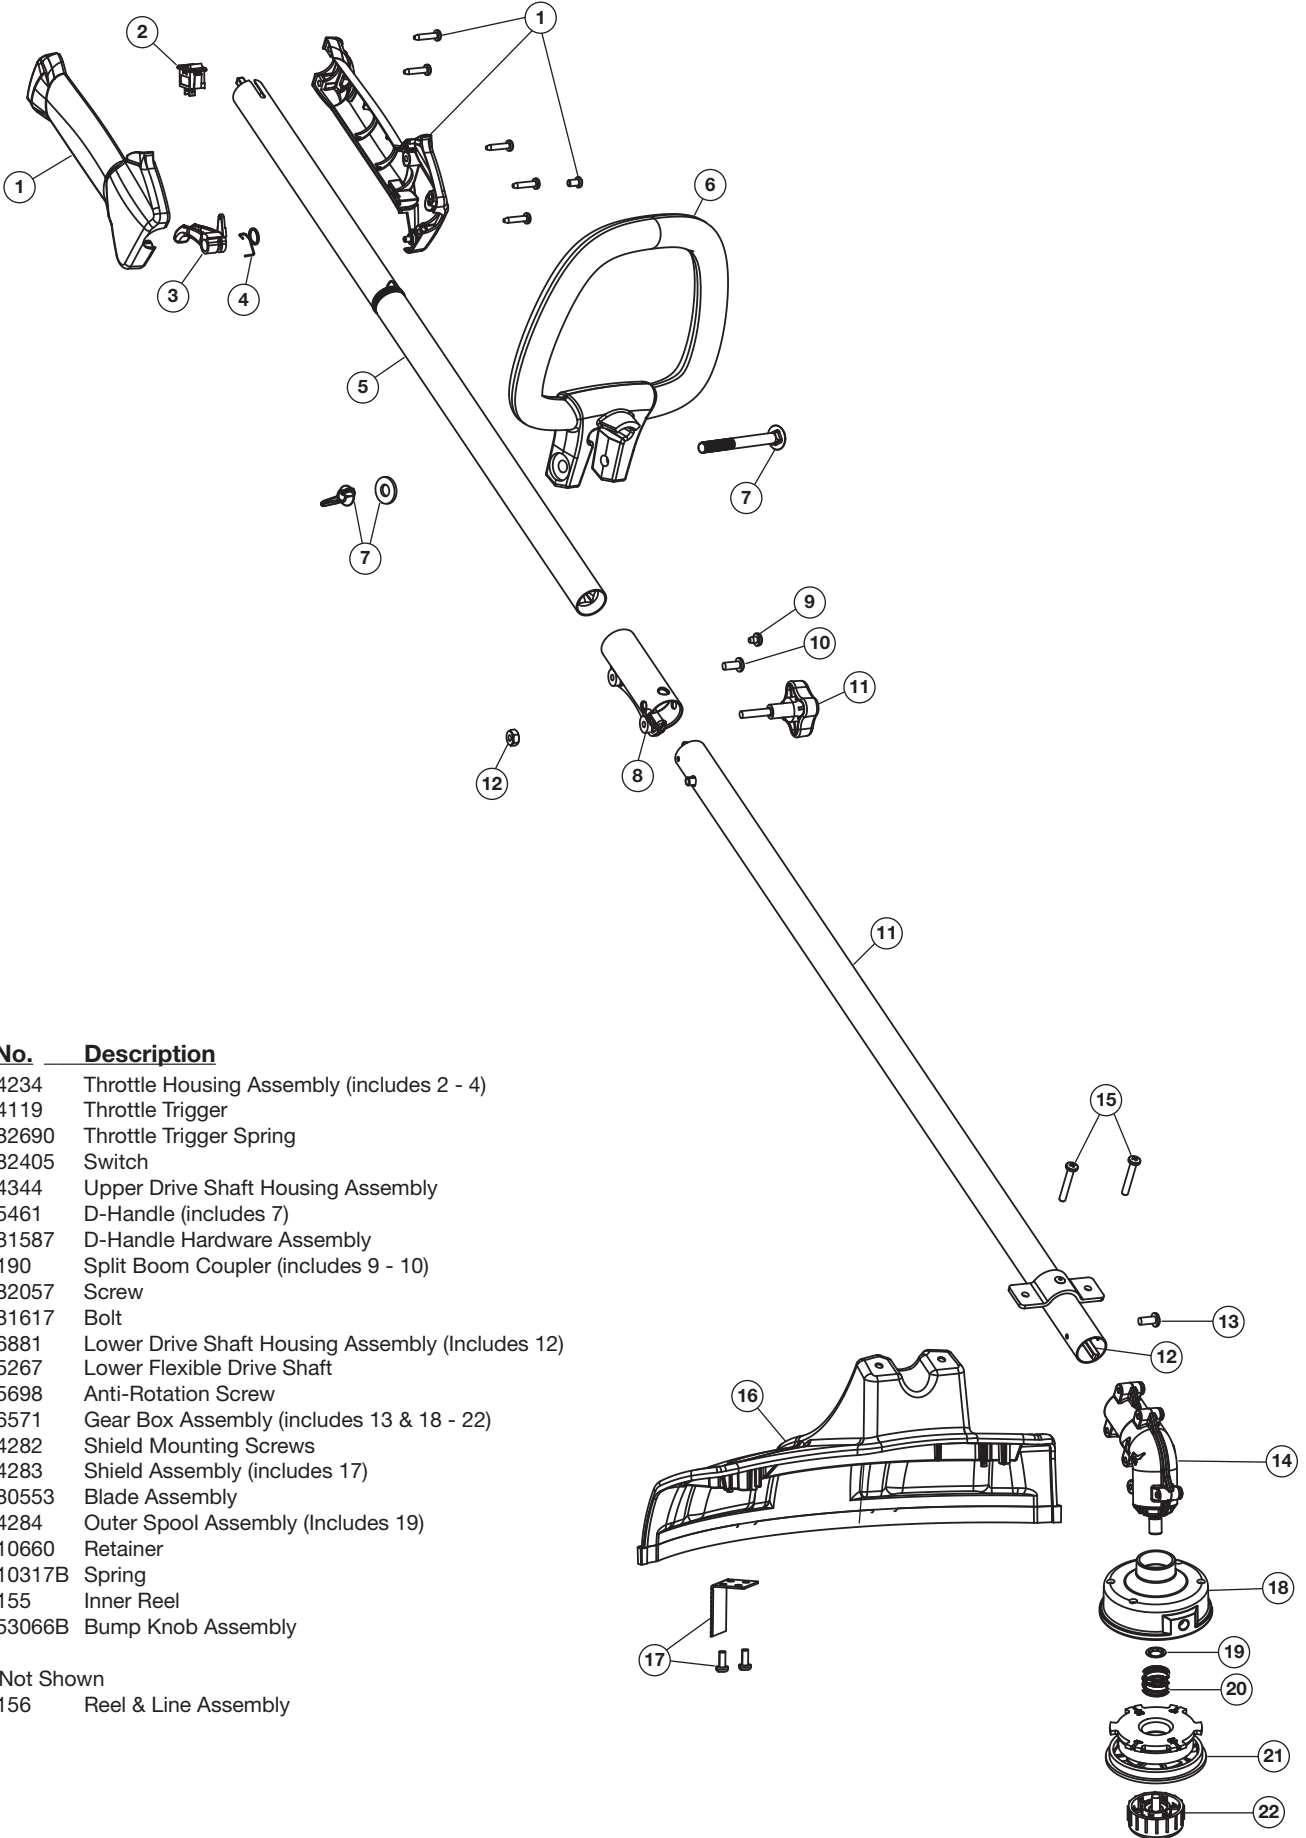

REPLACEMENT PARTS - MODEL YM71 SS

2-CYCLE TRIMMER

PPN 41ADY71C901

Item	Part No.	Description
1	753-04234	Throttle Housing Assembly (includes 2 - 4)
2	753-04119	Throttle Trigger
3	791-182690	Throttle Trigger Spring
4	791-182405	Switch
5	753-04344	Upper Drive Shaft Housing Assembly
6	753-05461	D-Handle (includes 7)
7	791-181587	D-Handle Hardware Assembly
8	753-1190	Split Boom Coupler (includes 9 - 10)
9	791-182057	Screw
10	791-181617	Bolt
11	753-06881	Lower Drive Shaft Housing Assembly (Includes 12)
12	753-05267	Lower Flexible Drive Shaft
13	753-05698	Anti-Rotation Screw
14	753-06571	Gear Box Assembly (includes 13 & 18 - 22)
15	753-04282	Shield Mounting Screws
16	753-04283	Shield Assembly (includes 17)
17	791-180553	Blade Assembly
18	753-04284	Outer Spool Assembly (Includes 19)
19	791-610660	Retainer
20	791-610317B	Spring
21	753-1155	Inner Reel
22	791-153066B	Bump Knob Assembly

* Items Not Shown
* 753-1156 Reel & Line Assembly