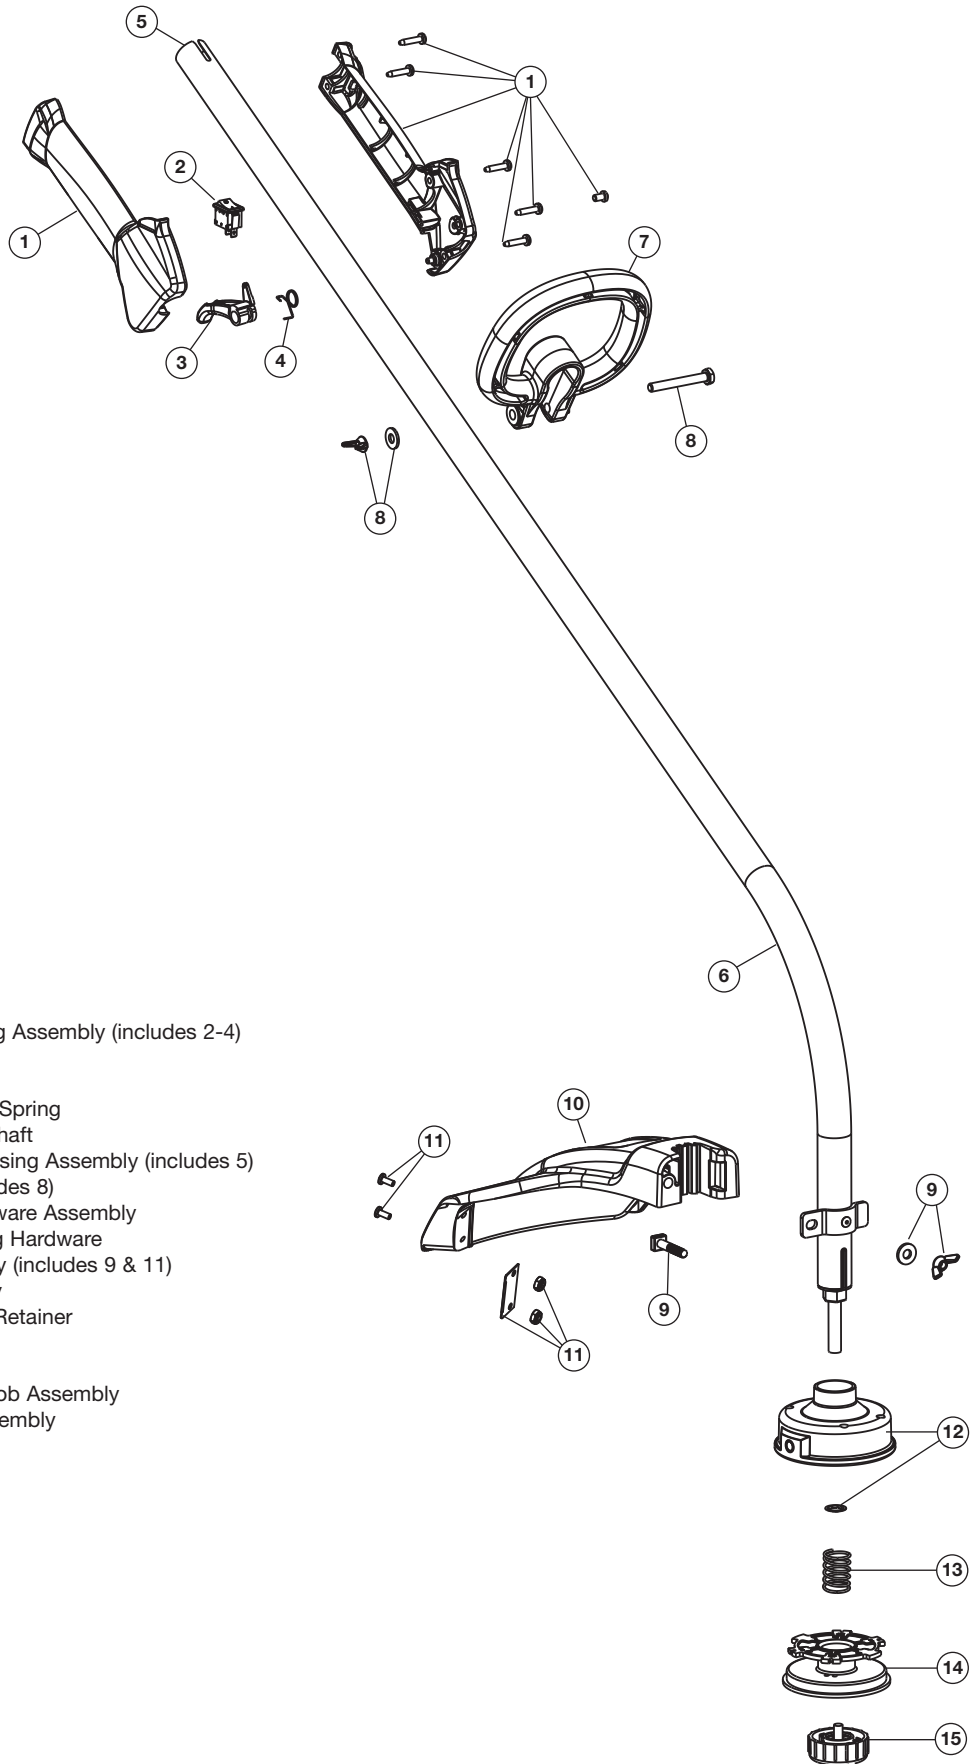

REPLACEMENT PARTS - MODEL RM2510

2-CYCLE GAS TRIMMER

PPN 41AD110G983

Item	Part No.	Description	Item	Part No.	Description
1	753-06194	Rear Cover Assembly (includes 2 & 3)	19	791-182723	Crankcase Bolt
2	791-181345	Cover Screw	20	753-06275	Crankcase O-Ring
3	791-181862	Housing Screw	21	753-06189	Insulator Assembly (includes 22 & 23)
4	753-06174	O-Ring	22	753-06184	Insulator O-Ring
5	753-06927	Flywheel Assembly	23	753-06185	Carburetor O-Ring
6	753-06247	Washer	24	753-06190	Carburetor
7	753-06218	Spacer	25	753-06415	Aircleaner Cover Assembly (includes 26)
8	753-06928	Starter Housing (includes 3 & 13)	26	753-06417	Aircleaner Filter
9	753-06180	Starter Clutch Assembly	27	753-06188	Throttle Cable
10	753-06181	Clutch Cover (includes 2)	28	753-06187	Lead Wires
11	753-06418	Muffler Assembly (includes 12 & 33)	29	791-182519	Anti-rotation Screw
12	753-06419	Muffler Gasket	30	753-04003	Clamp Screw
13	791-182366	U-shaped Nut	31	791-180217	Clamp Nut
14	753-06183	Fuel Tank Assembly (includes 15 & 16)	32	753-06253	Air Cleaner Gasket
15	791-181930	Tank Screw	33	753-06294	Muffler Screws
16	791-182612	Fuel Cap	*	753-06929	Short Block Assembly (includes Crankcase, Cylinder, Piston, 4-7 & 17-20)
17	753-06420	Module Assembly			
18	753-06193	Spark Plug			

* Items Not Shown

REPLACEMENT PARTS - MODEL RM2510

2-CYCLE GAS TRIMMER

PPN 41AD110G983

Item	Part No.	Description
1	753-04234	Throttle Housing Assembly (includes 2-4)
2	791-182405	Switch
3	753-04119	Throttle Trigger
4	791-182690	Throttle Trigger Spring
5	753-06065	Flexible Drive Shaft
6	753-05748	Drive Shaft Housing Assembly (includes 5)
7	753-06198	D-Handle (includes 8)
8	753-06199	D-Handle Hardware Assembly
9	753-04282	Shield Mounting Hardware
10	753-04283	Shield Assembly (includes 9 & 11)
11	753-1191	Blade Assembly
12	753-04284	Outer Spool w/Retainer
13	791-610317B	Spring
14	753-1155	Inner Reel
15	791-153066B	Bump Head Knob Assembly
*	753-1156	Reel & Line Assembly

* Items Not Shown