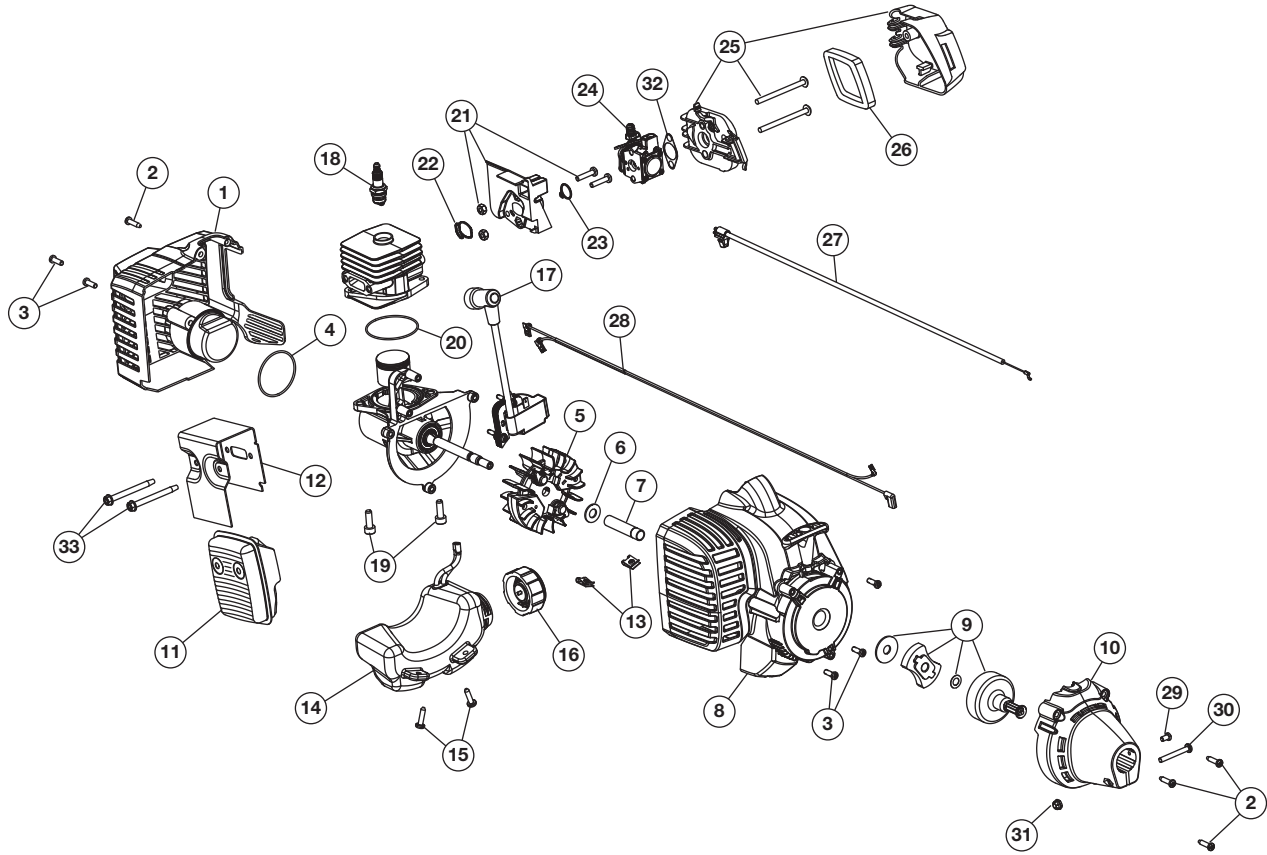

REPLACEMENT PARTS - MODEL RM2510

2-CYCLE GAS TRIMMER

PPN 41AD110G983

Item	Part No.	Description	Item	Part No.	Description
1	753-06194	Rear Cover Assembly (includes 2 & 3)	19	791-182723	Crankcase Bolt
2	791-181345	Cover Screw	20	753-06275	Crankcase O-Ring
3	791-181862	Housing Screw	21	753-06189	Insulator Assembly (includes 22 & 23)
4	753-06174	O-Ring	22	753-06184	Insulator O-Ring
5	753-06927	Flywheel Assembly	23	753-06185	Carburetor O-Ring
6	753-06247	Washer	24	753-06190	Carburetor
7	753-06218	Spacer	25	753-06415	Aircleaner Cover Assembly (includes 26)
8	753-06928	Starter Housing (includes 3 & 13)	26	753-06417	Aircleaner Filter
9	753-06180	Starter Clutch Assembly	27	753-06188	Throttle Cable
10	753-06181	Clutch Cover (includes 2)	28	753-06187	Lead Wires
11	753-06418	Muffler Assembly (includes 12 & 33)	29	791-182519	Anti-rotation Screw
12	753-06419	Muffler Gasket	30	753-04003	Clamp Screw
13	791-182366	U-shaped Nut	31	791-180217	Clamp Nut
14	753-06183	Fuel Tank Assembly (includes 15 & 16)	32	753-06253	Air Cleaner Gasket
15	791-181930	Tank Screw	33	753-06294	Muffler Screws
16	791-182612	Fuel Cap	*	753-06929	Short Block Assembly (includes Crankcase, Cylinder, Piston, 4-7 & 17-20)
17	753-06420	Module Assembly			
18	753-06193	Spark Plug			

* Items Not Shown

REPLACEMENT PARTS - MODEL RM2510

2-CYCLE GAS TRIMMER

PPN 41AD110G983

Item	Part No.	Description
1	753-04234	Throttle Housing Assembly (includes 2-4)
2	791-182405	Switch
3	753-04119	Throttle Trigger
4	791-182690	Throttle Trigger Spring
5	753-06065	Flexible Drive Shaft
6	753-05748	Drive Shaft Housing Assembly (includes 5)
7	753-06198	D-Handle (includes 8)
8	753-06199	D-Handle Hardware Assembly
9	753-04282	Shield Mounting Hardware
10	753-04283	Shield Assembly (includes 9 & 11)
11	753-1191	Blade Assembly
12	753-04284	Outer Spool w/Retainer
13	791-610317B	Spring
14	753-1155	Inner Reel
15	791-153066B	Bump Head Knob Assembly
*	753-1156	Reel & Line Assembly

* Items Not Shown