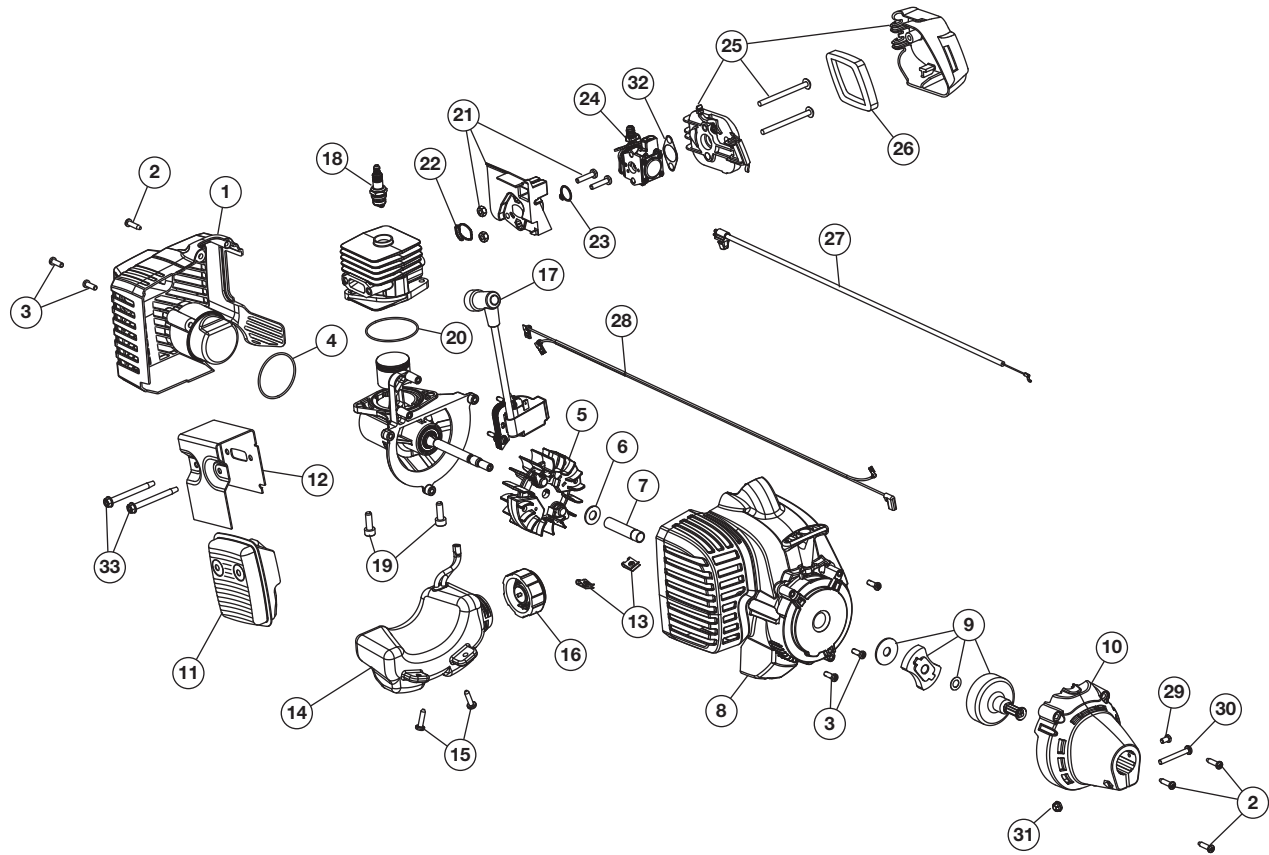

REPLACEMENT PARTS - MODEL RM2560

2-CYCLE GAS TRIMMER

PPN 41AD160G983

Item	Part No.	Description
1	753-06194	Rear Cover Assembly (includes 2 & 3)
2	791-181345	Cover Screw
3	791-181862	Housing Screw
4	753-06174	O-Ring
5	753-06175	Flywheel Assembly
6	753-06247	Washer
7	753-06218	Spacer
8	753-06928	Starter Housing (includes 3 & 13)
9	753-06180	Clutch Assembly
10	753-06181	Clutch Cover (includes 2)
11	753-06418	Muffler Assembly (includes 12 & 33)
12	753-06419	Muffler Gasket
13	791-182366	U-shaped Nut
14	753-06183	Fuel Tank Assembly (includes 15 & 16)
15	791-181930	Tank Screw
16	753-06857	Fuel Cap
17	753-06420	Module Assembly
18	753-06847	Spark Plug

REPLACEMENT PARTS - MODEL BM2560
2-CYCLE GAS TRIMMER
 PPN 41AD160G983

Item	Part No.	Description
1	753-04234	Throttle Housing Assembly (includes 2 - 4)
2	791-182405	Switch
3	753-04119	Throttle Trigger
4	791-182690	Throttle Trigger Spring
5	753-06198	D-Handle (includes 6)
6	753-06199	D-Handle Hardware Assembly
7	753-06228	Drive Shaft Housing Assembly (includes 8)
8	753-04117	Flexible Drive Shaft
9	753-06125	Shield Mounting Screw
10	753-06123	Shield Assembly (includes 9 & 11)
11	753-06126	Blade Assembly
12	753-05698	Anti-Rotation Screw
13	753-06165	Gearbox Assembly (includes 14 - 18)
14	753-04284	Outer Spool Assembly (includes 15)
15	791-610660	Retainer
16	791-610317B	Spring
17	753-1155	Inner Reel
18	791-153066B	Bump Head Knob Assembly