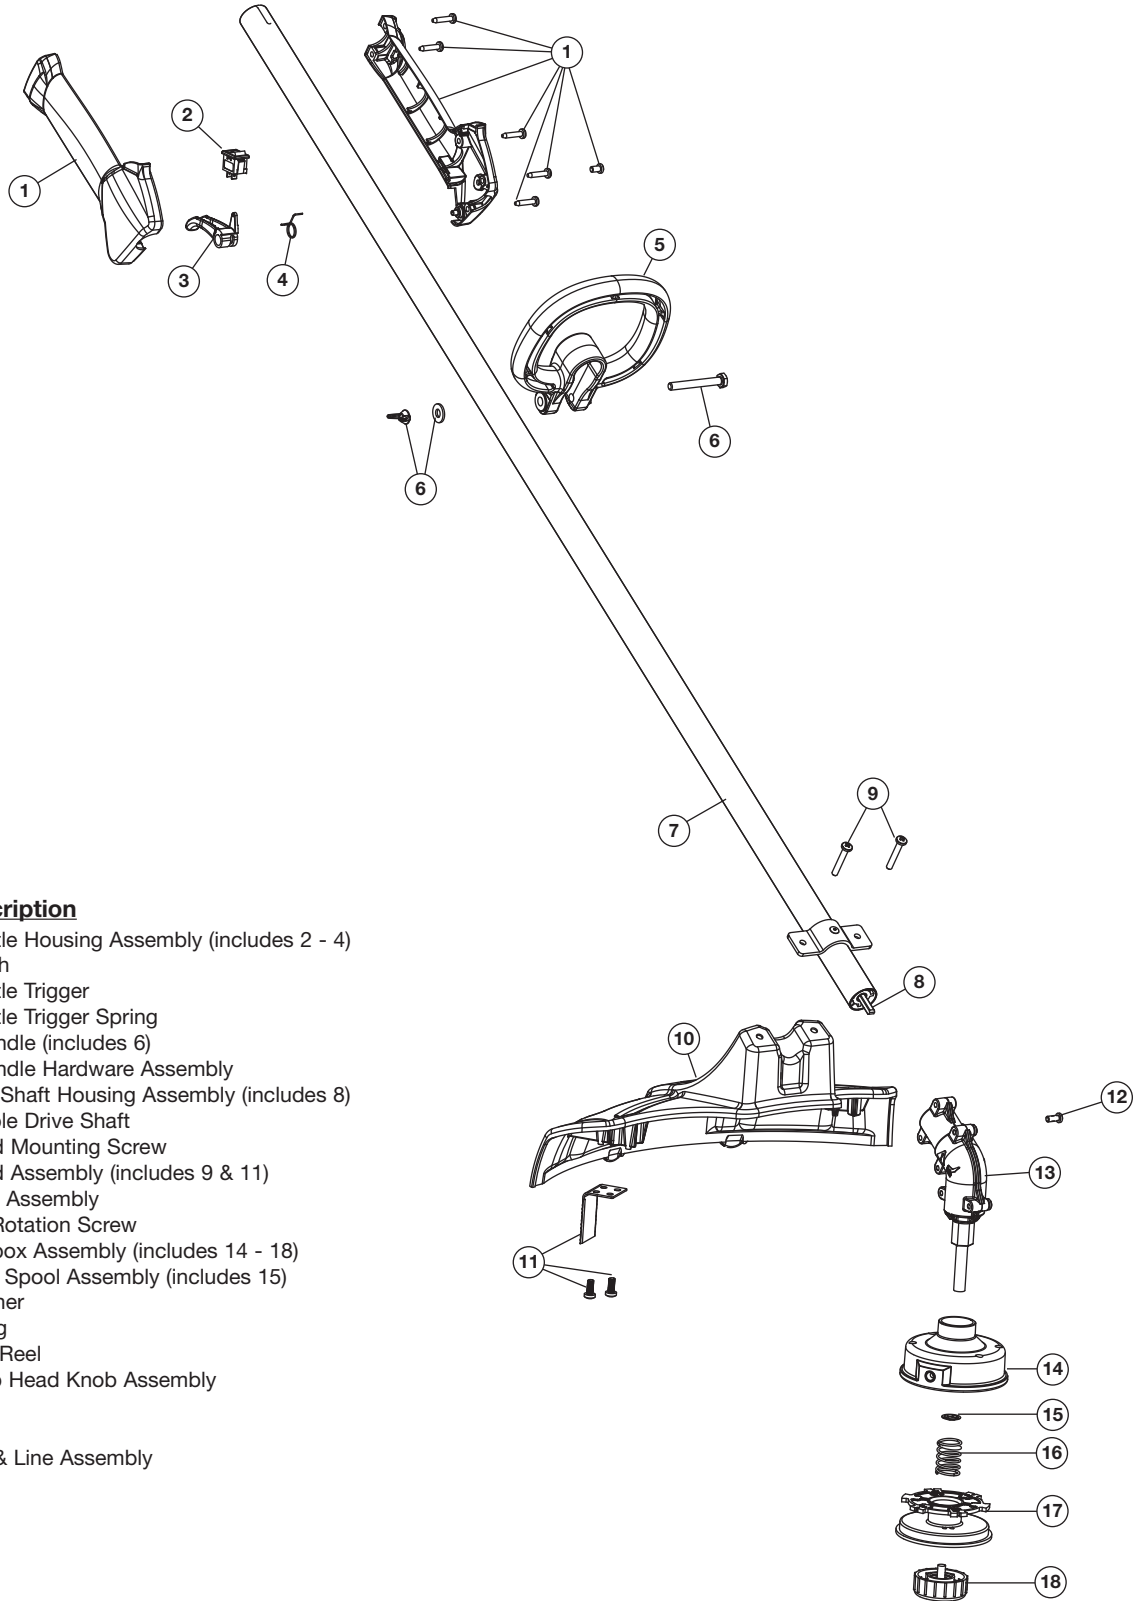

REPLACEMENT PARTS - MODEL RM2560

2-CYCLE GAS TRIMMER

PPN 41AD160G983

Item	Part No.	Description
1	753-06194	Rear Cover Assembly (includes 2 & 3)
2	791-181345	Cover Screw
3	791-181862	Housing Screw
4	753-06174	O-Ring
5	753-06175	Flywheel Assembly
6	753-06247	Washer
7	753-06218	Spacer
8	753-06928	Starter Housing (includes 3 & 13)
9	753-06180	Clutch Assembly
10	753-06181	Clutch Cover (includes 2)
11	753-06418	Muffler Assembly (includes 12 & 33)
12	753-06419	Muffler Gasket
13	791-182366	U-shaped Nut
14	753-06183	Fuel Tank Assembly (includes 15 & 16)
15	791-181930	Tank Screw
16	753-06857	Fuel Cap
17	753-06420	Module Assembly
18	753-06847	Spark Plug

REPLACEMENT PARTS - MODEL BM2560
2-CYCLE GAS TRIMMER
 PPN 41AD160G983

Item	Part No.	Description
1	753-04234	Throttle Housing Assembly (includes 2 - 4)
2	791-182405	Switch
3	753-04119	Throttle Trigger
4	791-182690	Throttle Trigger Spring
5	753-06198	D-Handle (includes 6)
6	753-06199	D-Handle Hardware Assembly
7	753-06228	Drive Shaft Housing Assembly (includes 8)
8	753-04117	Flexible Drive Shaft
9	753-06125	Shield Mounting Screw
10	753-06123	Shield Assembly (includes 9 & 11)
11	753-06126	Blade Assembly
12	753-05698	Anti-Rotation Screw
13	753-06165	Gearbox Assembly (includes 14 - 18)
14	753-04284	Outer Spool Assembly (includes 15)
15	791-610660	Retainer
16	791-610317B	Spring
17	753-1155	Inner Reel
18	791-153066B	Bump Head Knob Assembly