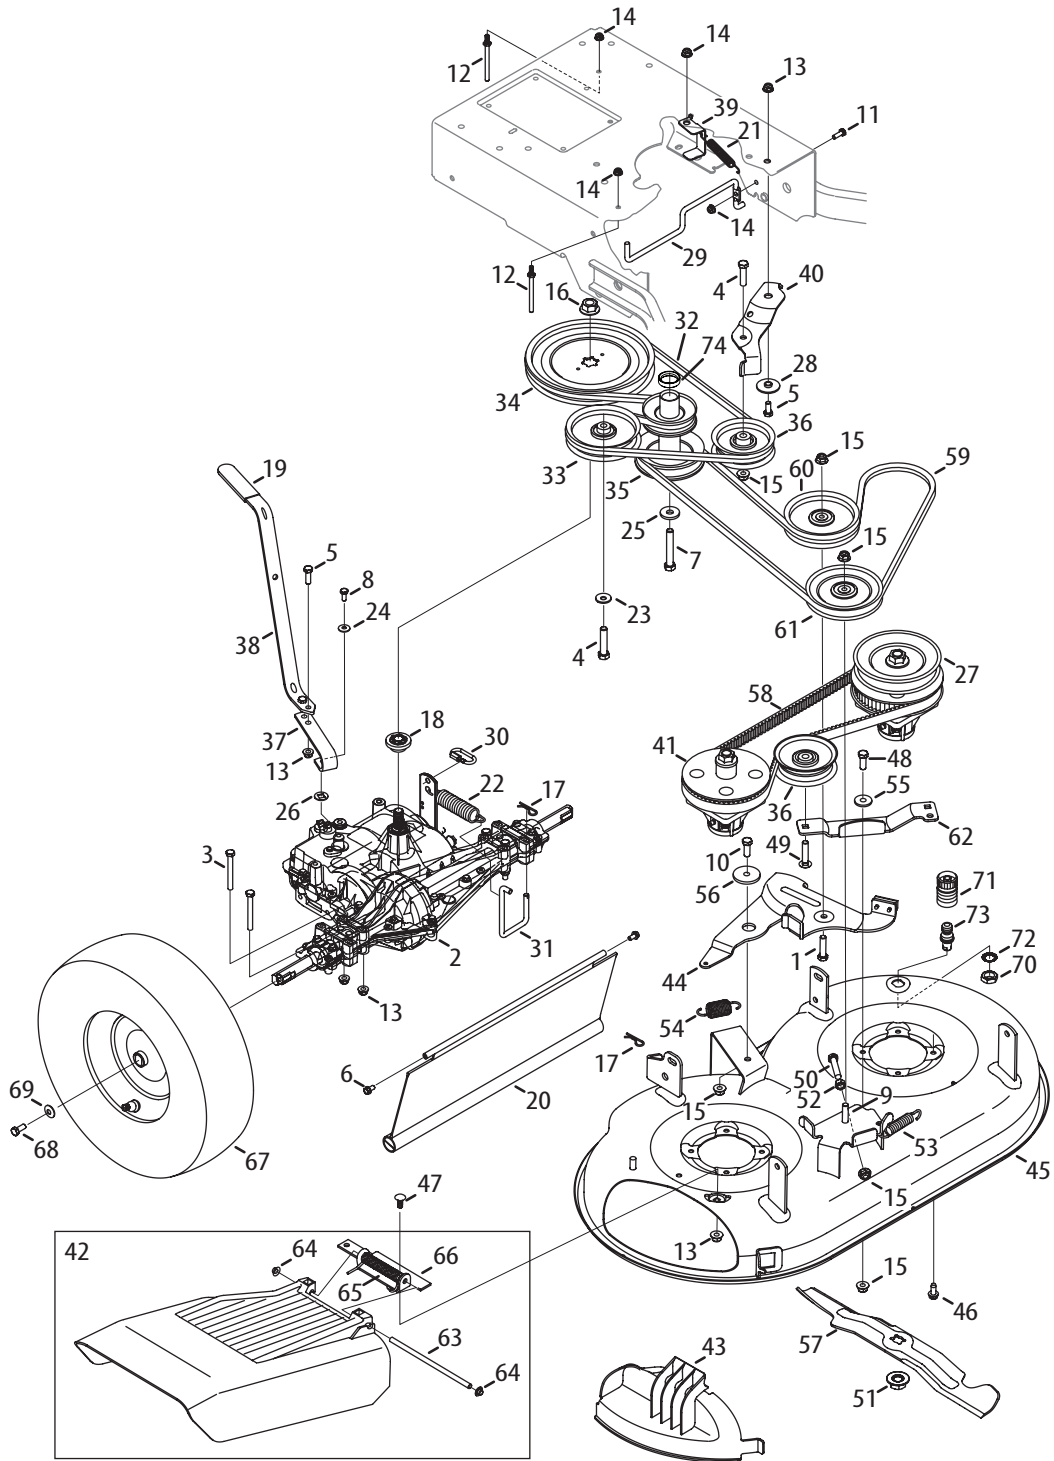

TB WC33 XP (12AE763Z)

TB WC33 XP (12AE763Z)

Ref.	Part Number	Description	Ref.	Part Number	Description
1	710-3005	Hex Head Cap Screw, 3/8-16 x 1.75	39	787-01473A	Belt Keeper, .375 x 2.00
2	918-04639	4 Speed Drive Assembly, Tecumseh	40	787-01523A	Wheel Drive Idler Bracket
3	710-0176	Hex Head Cap Screw, 5/16-18 x 2.75	41	918-04439C	Spacer Spindle Assembly
4	710-0347	Hex Head Cap Screw, 3/8-16 x 1.75	42	931-04244	Chute Deflector Assembly
5	710-0376	Hex Head Cap Screw, 5/16-18 x 1.00	43	631-04252	Mulch Cover
6	710-0896	Screw, 1/4-15 x 0.50	44	987-02420	Idler Arm Assembly
7	710-04377	HHCS, 7/16-20 x 2.75	45	687-02476	Deck Assembly
8	710-0513	Hex Head Cap Screw, 1/4-28 x .625	46	710-1260A	Screw, 5/16-18 x .750
9	710-0520	Hex Head Cap Screw, 3/8-16 x 1.50	47	710-0451	Bolt, Carriage, 5/16-18 x .750
10	710-3005	Hex Head Cap Screw, 3/8-16 x 1.25	48	710-0514	Hex Head Cap Screw, 3/8-16 x 1.00
11	710-3015	Hex Head Cap Screw, 1/4-20 x .75	49	710-0560	Screw, Carriage, 3/8-16 x 1.75
12	911-1000	Belt Keeper, .25 DIA X 3.0	50	710-3184A	Hex Head Cap Screw, 3/8-16 x 2.00
13	712-04063	Flangelock Nut, 5/16-18	51	712-0417A	Flange Nut, 5/8-18
14	712-04064	Flangelock Nut, 1/4-20	52	912-3017	Hex Nut, 3/8-16
15	712-04065	Flangelock Nut, 3/8-16	53	732-04406	Extension Spring, Timing Belt
16	712-0700	Flange Nut, 9/16-18	54	732-04452	Extension Spring, Deck Brake
17	914-0145	Click Pin, .092 x 1.64 LG	55	938-0347	Shoulder Spacer, .625 ID x .169
18	718-04407	Spline Pulley Hub, 5/8	56	738-04162A	Shoulder Spacer, .8840 x .190
19	720-04191	Grip, Red	57	942-04154A	2 in 1 Blade
20	731-05766	Trailshield, 8.35 x 19.17	58	754-04136	Timing Belt, .315 x .787
21	732-04409	Extension Spring, Wheel Drive	59	954-04139	Aramid V Belt, 72.2
22	732-04443A	Extension Spring, Brake	60	756-04129B	Idler Pulley, 4.25" DIA
23	736-0105	Washer, Spring, .401 x .870 x .063	61	756-0616	Idler Pulley, V-Type, 5.0 DIA
24	736-0270	Washer, Bell, .265 x .75 x .062	62	787-01440	Timing Idler Bracket
25	736-0322	Washer, Flat, .450 x 1.250 x .164	63	711-04027	Deflector Pin
26	736-04256	Washer, Flat, .39 x .87 x .06	64	726-04009	Push Cap
27	918-04438C	Drive Spindle Assembly	65	732-04012	Deflector Torsion Spring
28	738-04166	Spacer, Shoulder, .5000 x .1475	66	787-01017A	Deflector Hinge Bracket
29	747-04635A	Belt Keeper Rod	67	634-04285-0911	Wheel, 16 x 4 x 8
30	747-05571	Coupling Link, 3/16	68	710-0627	Hex Screw, 5/16-24 x .750
31	747-04678A	Brake Spring Mounting Rod	69	736-0242	Washer, Bell, .340 x .872 x .060
32	954-04145A	V Belt. 4L 64.2	70	912-0641	Nut, Hex, M16-1.5
33	756-04129B	Idler Pulley, 4.25 DIA	71	921-04041	Water Nozzle Adaptor
34	756-04258	Flat Sheave, DIA 7.75	72	736-0225	Washer, Lock, 5/8
35	756-04260	Engine Pulley, 3.20 x 4.35 DIA	73	737-04003D	Deck Water Nozzle
36	756-04280A	Idler Pulley, 3.50 DIA	74	750-05516	Spacer, 1.0 x 1.28 x .31 (420CC)
37	787-01469B	Lower Shaft Lever	—	977S30145	Danger Label (Not Shown)
38	787-01470A	Upper Shaft Lever			