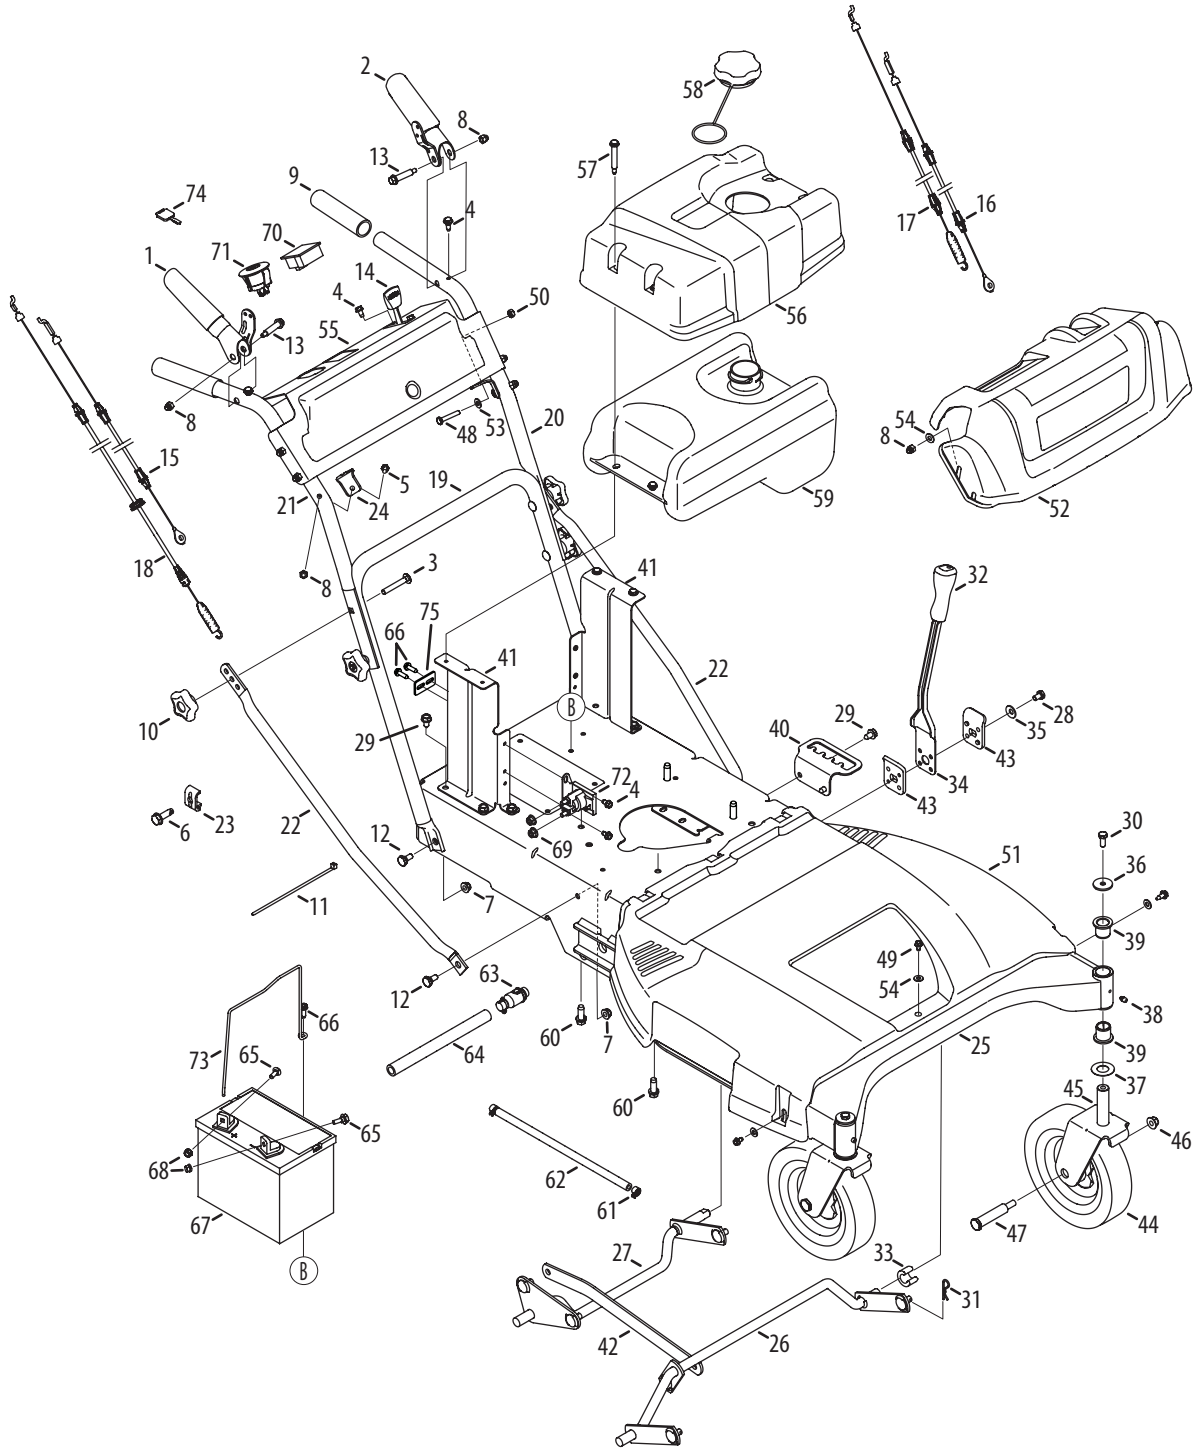

TB WC33 XP (12AE763Z)

Ref.	Part Number	Description
1	687-02614	RH Lever Assembly Bracket
2	687-02615	LH Lever Assembly Bracket
3	710-0572	Screw, Carriage, 5/16-18 x 2.25
4	710-0599	Screw, 1/4-20 x 0.500
5	710-0606	Hex Screw, 1/4-20 x 1.50
6	710-1237	Screw, #10-32 x 0.625
7	712-04063	Nut, Flangelock, 5/16-18
8	912-0442	Lock Nut Cap, 1/4-20
9	720-04190	Grip, 1.0 ID x 5.0 LG
10	720-04072A	Star Knob, 5/16-18
11	725-0157	Cable Tie, 3/16 x .05 x 7.4
12	938-0140	Screw, Shoulder, .435 x .178-5/16 x .56
13	938-1226	Screw, Shoulder, .375 x 1.355 x 1/4-20
14	946-04604	Throttle/Choke Cable, 38.0 x 1.1 EXT
15	946-04606	RH Brake Cable, Tecumseh Trans.
16	946-04608	LH Brake Cable, Tecumseh Trans.
17	946-04609	Wheel Clutch Cable
18	946-04610	Deck Clutch Cable
19	749-04330	Lower Handle
20	749-04331	Upper LH Handle
21	749-04332	Upper RH Handle
22	749-04333	Adjustable Handle Brace
23	751B221535	Casing Clamp
24	787-01490A	RH Cable Mount Bracket
—	787-01491A	LH Cable Mount Bracket
25	687-02591	Frame Assembly
26	687-02265	Front Deck Lift Assembly
27	687-02419	Rear Deck Lift Assembly
28	710-04312	Hex Screw, 5/16-18 x .50
29	710-0604A	Screw, 5/16-18 x 0.625
30	710-0627	Hex Screw, 5/16-24 x .750
31	914-0145	Click Pin, .092 x 1.64 LG
32	720-04189	Grip Handle, 1/2
33	731-05791	Plastic Spacer, .63 ID x .75 LG
34	732-04418A	Deck Height Lever
35	736-0242	Washer, Bell, .340 x .872 x .060
36	736-0343	Washer, Flat, .330 x 1.25 x .120
37	936-0351	Washer, Flat, .760 ID x 1.50 OD
38	937-3000	Drive Lube Fitting, 3/16
39	741-0660A	Flange Bearing, .760 x .941 x 1.0
40	787-01496	Height Adjustment Bracket