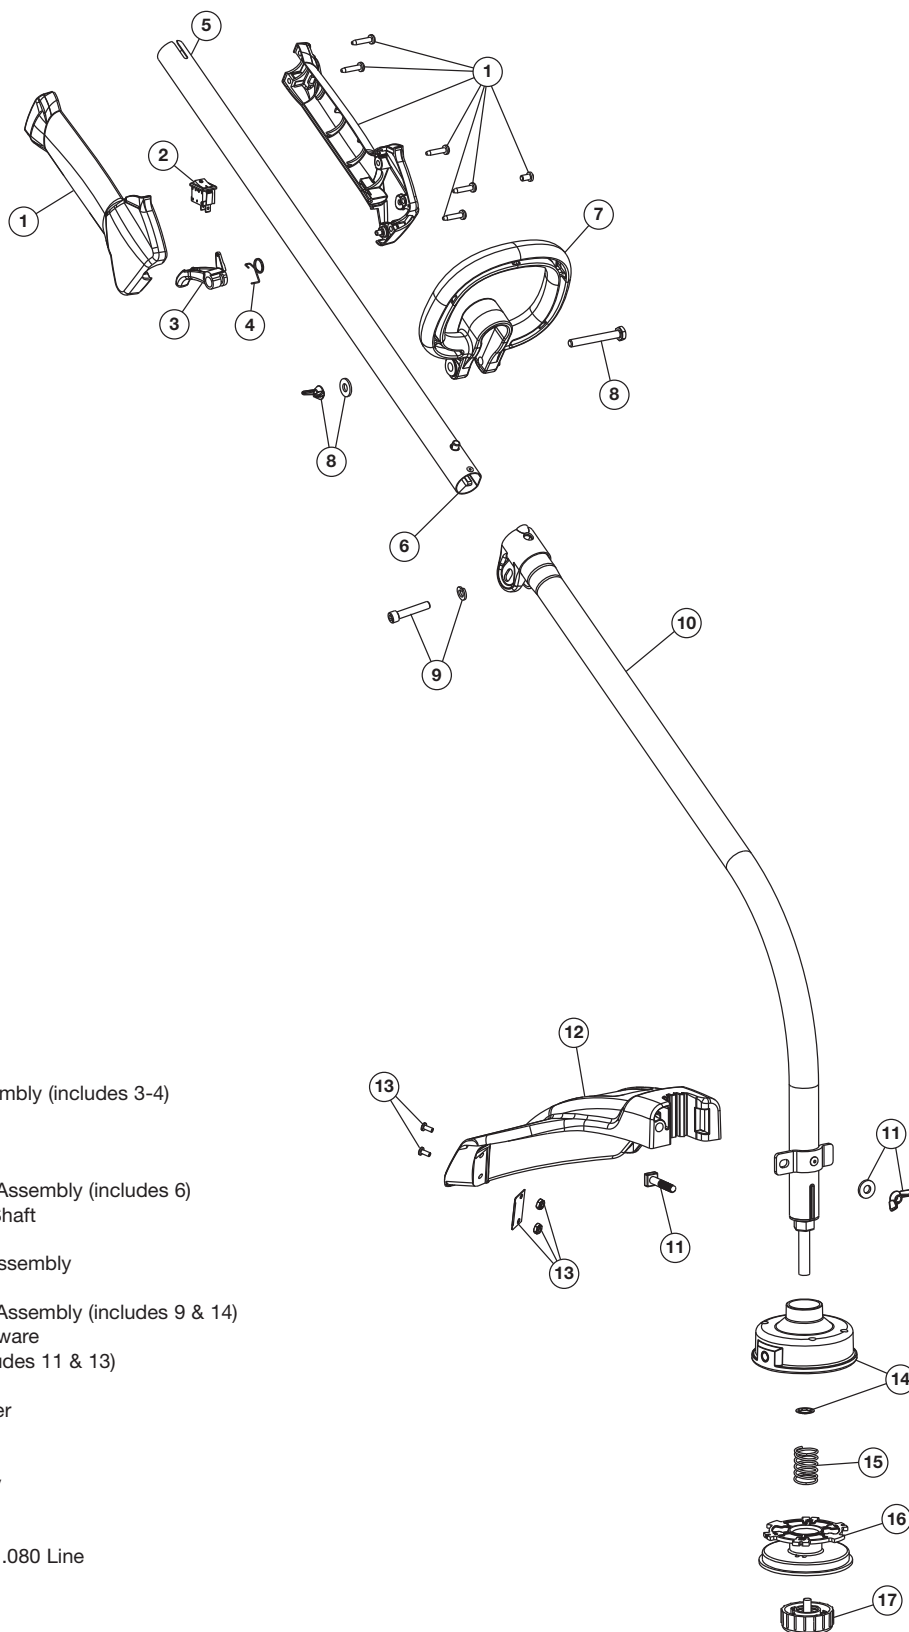

REPLACEMENT PARTS - MODEL M2500 2-CYCLE GAS TRIMMER

41ADZ01C758

Item	Part No.	Description
1	753-06194	Rear Cover Assembly (includes 2 & 3)
2	791-181345	Cover Screw
3	791-181862	Housing Screw
4	753-06174	O-Ring
5	753-06175	Flywheel Assembly
6	753-06247	Washer
7	753-06218	Spacer
8	753-6179	Starter Housing (includes 3 & 13)
9	753-06180	Clutch Assembly
10	753-06181	Clutch Cover (includes 2)
11	753-06418	Muffler Assembly (includes 12 & 33)
12	753-06419	Muffler Gasket
13	791-182366	U-shaped Nut
14	753-06183	Fuel Tank Assembly (includes 15 & 16)
15	791-181930	Tank Screw
16	753-06857	Fuel Cap
17	753-06420	Module Assembly
18	753-06847	Spark Plug

Item	Part No.	Description
19	791-182723	Crankcase Bolt
20	753-06275	Crankcase O-Ring
21	753-06189	Insulator Assembly (includes 22 & 23)
22	753-06184	Insulator O-Ring
23	753-06185	Carburetor O-Ring
24	753-06190	Carburetor
25	753-06415	Air Cleaner Cover Assembly (includes 26)
26	753-06417	Air Cleaner Filter
27	753-06188	Throttle Cable
28	753-06187	Lead Wires
29	791-182519	Anti-rotation Screw
30	753-04003	Clamp Screw
31	791-180217	Clamp Nut
32	753-06253	Air Cleaner Gasket
33	753-06294	Muffler Screw
*	Items Not Shown	
*	753-06929	Short Block Assembly (includes Crankcase, Cylinder, Piston, 4 - 7 & 17 - 20)

REPLACEMENT PARTS - MODEL M2500

2-CYCLE GAS TRIMMER

41ADZ01C758

Item	Part No.	Description
1	753-1211	Throttle Housing Assembly (includes 3-4)
2	791-182405	Switch
3	753-04119	Throttle Trigger
4	791-182690	Throttle Trigger Spring
5	753-06217	Upper Shaft Housing Assembly (includes 6)
6	753-06216	Upper Flexible Drive Shaft
7	753-06198	D-Handle (includes 8)
8	753-06199	D-Handle Hardware Assembly
9	753-06215	Clamp Hardware
10	753-06214	Lower Shaft Housing Assembly (includes 9 & 14)
11	753-04282	Shield Mounting Hardware
12	753-04283	Shield Assembly (includes 11 & 13)
13	753-1191	Blade Assembly
14	753-04284	Outer Spool w/Retainer
15	791-610317B	Spring
16	753-1155	Inner Reel
17	791-153066B	Bump Knob Assembly