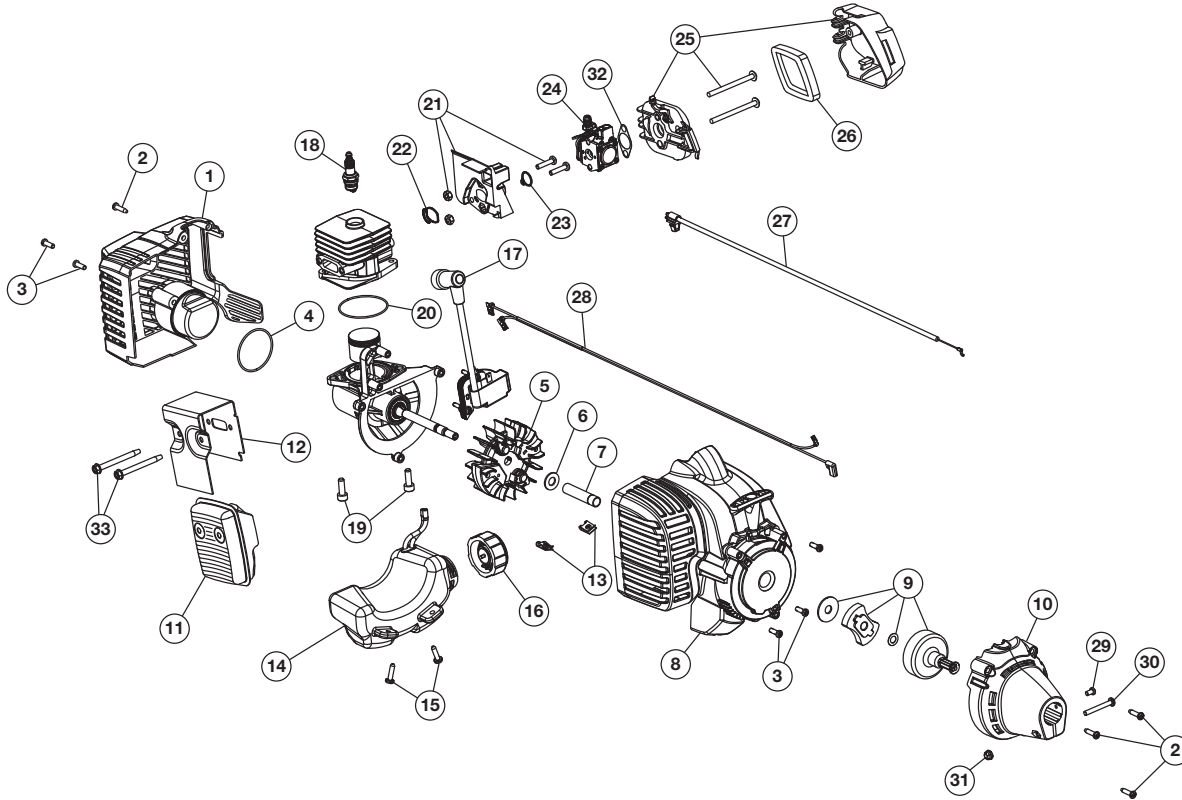

REPLACEMENT PARTS - MODEL M2500 2-CYCLE GAS TRIMMER

41ADZ01C758

Item	Part No.	Description
1	753-06194	Rear Cover Assembly (includes 2 & 3)
2	791-181345	Cover Screw
3	791-181862	Housing Screw
4	753-06174	O-Ring
5	753-06175	Flywheel Assembly
6	753-06247	Washer
7	753-06218	Spacer
8	753-6179	Starter Housing (includes 3 & 13)
9	753-06180	Clutch Assembly
10	753-06181	Clutch Cover (includes 2)
11	753-06418	Muffler Assembly (includes 12 & 33)
12	753-06419	Muffler Gasket
13	791-182366	U-shaped Nut
14	753-06183	Fuel Tank Assembly (includes 15 & 16)
15	791-181930	Tank Screw
16	753-06857	Fuel Cap
17	753-06420	Module Assembly
18	753-06847	Spark Plug

Item	Part No.	Description
19	791-182723	Crankcase Bolt
20	753-06275	Crankcase O-Ring
21	753-06189	Insulator Assembly (includes 22 & 23)
22	753-06184	Insulator O-Ring
23	753-06185	Carburetor O-Ring
24	753-06190	Carburetor
25	753-06415	Air Cleaner Cover Assembly (includes 26)
26	753-06417	Air Cleaner Filter
27	753-06188	Throttle Cable
28	753-06187	Lead Wires
29	791-182519	Anti-rotation Screw
30	753-04003	Clamp Screw
31	791-180217	Clamp Nut
32	753-06253	Air Cleaner Gasket
33	753-06294	Muffler Screw
*	Items Not Shown	
*	753-06929	Short Block Assembly (includes Crankcase, Cylinder, Piston, 4 - 7 & 17 - 20)

REPLACEMENT PARTS - MODEL M2500

2-CYCLE GAS TRIMMER

41ADZ01C758

Item	Part No.	Description
1	753-1211	Throttle Housing Assembly (includes 3-4)
2	791-182405	Switch
3	753-04119	Throttle Trigger
4	791-182690	Throttle Trigger Spring
5	753-06217	Upper Shaft Housing Assembly (includes 6)
6	753-06216	Upper Flexible Drive Shaft
7	753-06198	D-Handle (includes 8)
8	753-06199	D-Handle Hardware Assembly
9	753-06215	Clamp Hardware
10	753-06214	Lower Shaft Housing Assembly (includes 9 & 14)
11	753-04282	Shield Mounting Hardware
12	753-04283	Shield Assembly (includes 11 & 13)
13	753-1191	Blade Assembly
14	753-04284	Outer Spool w/Retainer
15	791-610317B	Spring
16	753-1155	Inner Reel
17	791-153066B	Bump Knob Assembly