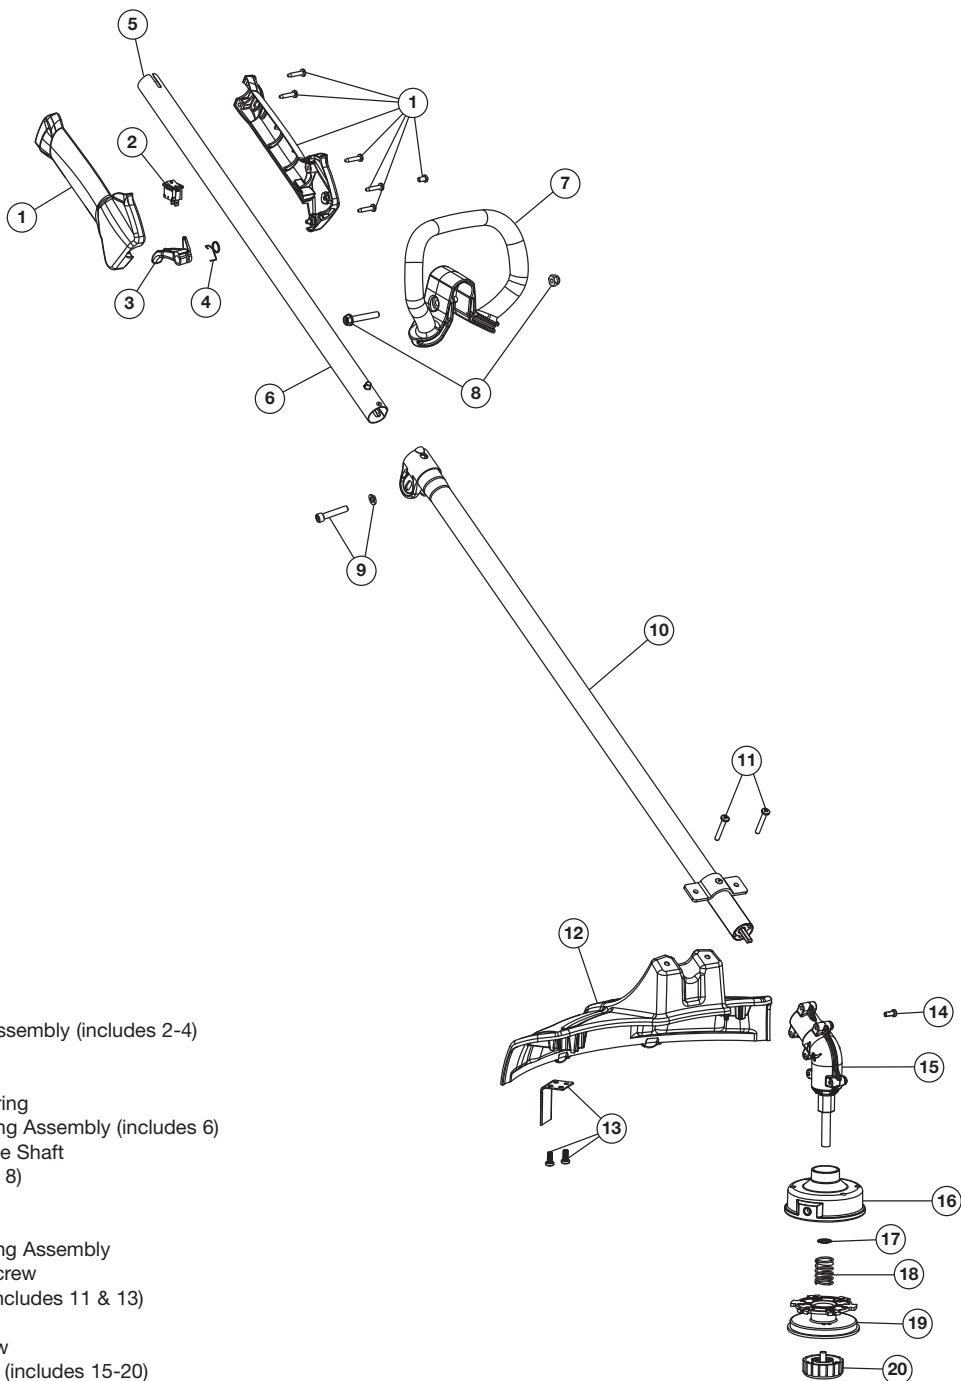

REPLACEMENT PARTS - MODEL M2510 2-CYCLE GAS TRIMMER

41ADZ03C758

Item	Part No.	Description
1	753-06194	Rear Cover Assembly (includes 2 & 3)
2	791-181345	Cover Screw
3	791-181862	Housing Screw
4	753-06174	O-Ring
5	753-06175	Flywheel Assembly
6	753-06247	Washer
7	753-06218	Spacer
8	753-06179	Starter Housing (includes 3 & 13)
9	753-06180	Clutch Assembly
10	753-06181	Clutch Cover (includes 2)
11	753-06418	Muffler Assembly (includes 12 & 33)
12	753-06419	Muffler Gasket
13	791-182366	U-shaped Nut
14	753-06183	Fuel Tank Assembly (includes 15 & 16)
15	791-181930	Tank Screw
16	753-06857	Fuel Cap
17	753-06420	Module Assembly
18	753-06847	Spark Plug

REPLACEMENT PARTS - MODEL M2510

2-CYCLE GAS TRIMMER

PPN 41ADZ03C758

Item	Part No.	Description
1	753-04234	Throttle Housing Assembly (includes 2-4)
2	791-182405	Switch
3	753-04119	Throttle Trigger
4	791-182690	Throttle Trigger Spring
5	753-06217	Upper Shaft Housing Assembly (includes 6)
6	753-06216	Upper Flexible Drive Shaft
7	753-08042	D-Handle (includes 8)
8	753-06040	D-Handle Bolt
9	753-06215	Clamp Hardware
10	753-06330	Lower Shaft Housing Assembly
11	753-06125	Shield Mounting Screw
12	753-06123	Shield Assembly (includes 11 & 13)
13	753-06126	Blade Assembly
14	753-05698	Anti-Rotation Screw
15	753-06165	Gearbox Assembly (includes 15-20)
16	753-04284	Outer Spool Assembly (includes 17)
17	791-610660	Retainer
18	791-610317B	Spring
19	753-1155	Inner Reel
20	791-153066B	Bump Head Knob Assembly