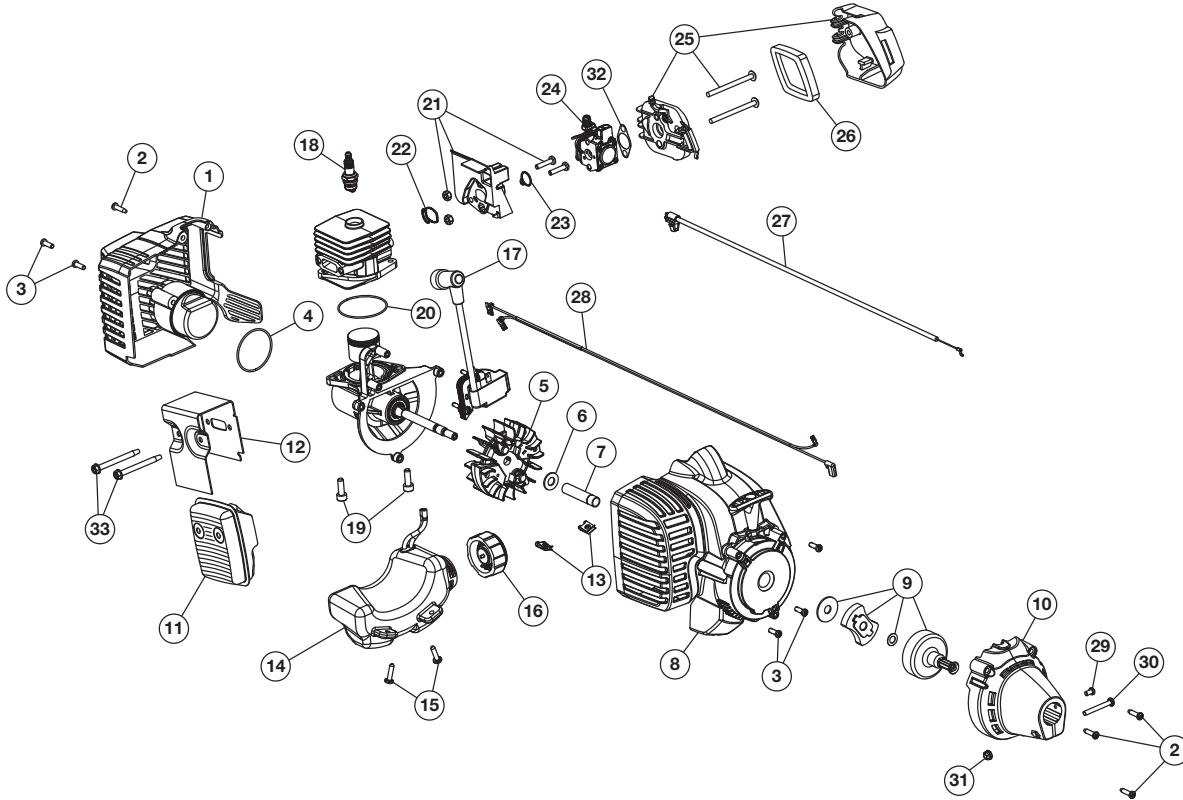

REPLACEMENT PARTS - MODEL M2510 2-CYCLE GAS TRIMMER

41ADZ03C758

Item	Part No.	Description
1	753-06194	Rear Cover Assembly (includes 2 & 3)
2	791-181345	Cover Screw
3	791-181862	Housing Screw
4	753-06174	O-Ring
5	753-06175	Flywheel Assembly
6	753-06247	Washer
7	753-06218	Spacer
8	753-06179	Starter Housing (includes 3 & 13)
9	753-06180	Clutch Assembly
10	753-06181	Clutch Cover (includes 2)
11	753-06418	Muffler Assembly (includes 12 & 33)
12	753-06419	Muffler Gasket
13	791-182366	U-shaped Nut
14	753-06183	Fuel Tank Assembly (includes 15 & 16)
15	791-181930	Tank Screw
16	753-06857	Fuel Cap
17	753-06420	Module Assembly
18	753-06847	Spark Plug

REPLACEMENT PARTS - MODEL M2510

2-CYCLE GAS TRIMMER

PPN 41ADZ03C758

Item	Part No.	Description
1	753-04234	Throttle Housing Assembly (includes 2-4)
2	791-182405	Switch
3	753-04119	Throttle Trigger
4	791-182690	Throttle Trigger Spring
5	753-06217	Upper Shaft Housing Assembly (includes 6)
6	753-06216	Upper Flexible Drive Shaft
7	753-08042	D-Handle (includes 8)
8	753-06040	D-Handle Bolt
9	753-06215	Clamp Hardware
10	753-06330	Lower Shaft Housing Assembly
11	753-06125	Shield Mounting Screw
12	753-06123	Shield Assembly (includes 11 & 13)
13	753-06126	Blade Assembly
14	753-05698	Anti-Rotation Screw
15	753-06165	Gearbox Assembly (includes 15-20)
16	753-04284	Outer Spool Assembly (includes 17)
17	791-610660	Retainer
18	791-610317B	Spring
19	753-1155	Inner Reel
20	791-153066B	Bump Head Knob Assembly