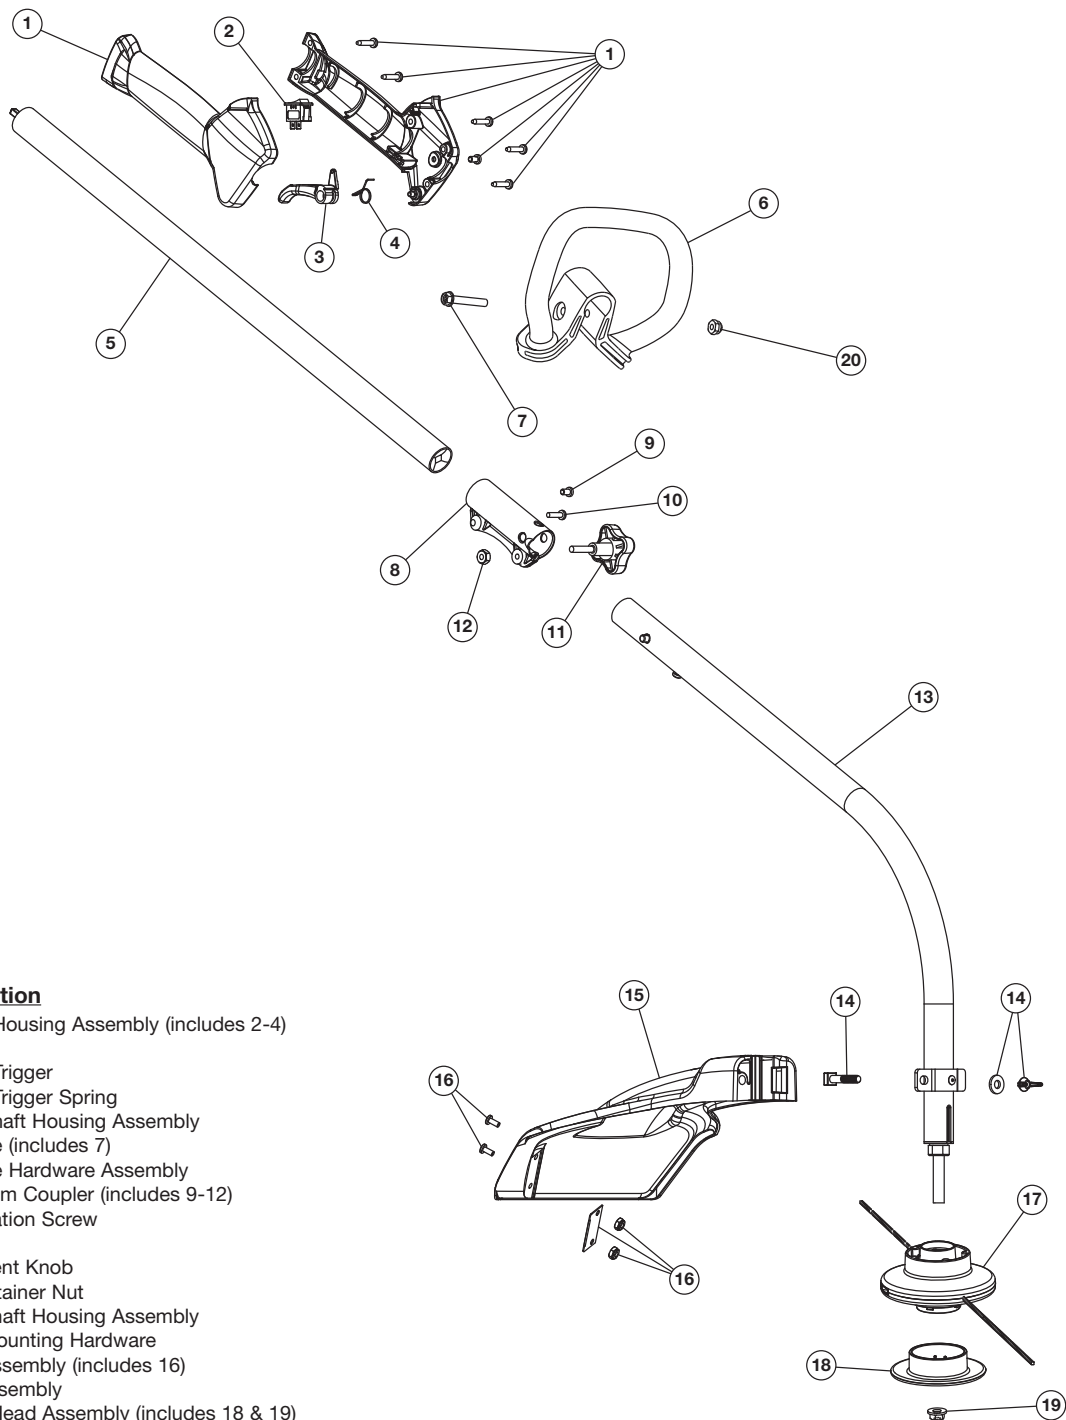

REPLACEMENT PARTS - MODEL MS2550 2-CYCLE GAS TRIMMER

41ADZ20C768

Item	Part No.	Description
1	753-06194	Rear Cover Assembly (includes 2 & 34)
2	791-181345	Cover Screw
3	791-181862	Housing Screw
4	753-06174	O-Ring
5	753-06175	Flywheel Assembly
6	753-06247	Washer
7	753-06218	Spacer
8	753-06530	Starter Housing (includes 3 & 13)
9	753-05860	Clutch Assembly
10	753-06181	Clutch Cover (includes 2)
11	753-06418	Muffler Assembly (includes 12 & 33)
12	753-06419	Muffler Gasket
13	791-182366	U-shaped Nut
14	753-06183	Fuel Tank Assembly (includes 15 & 16)
15	791-181930	Tank Screw
16	791-182612	Fuel Cap
17	753-06763	Module Assembly
18	753-06193	Spark Plug

REPLACEMENT PARTS - MODEL MS2550

2-CYCLE GAS TRIMMER

PPN 41ADZ20C768

Item	Part No.	Description
1	753-06790	Throttle Housing Assembly (includes 2-4)
2	791-182405	Switch
3	753-04119	Throttle Trigger
4	791-182690	Throttle Trigger Spring
5	753-04344	Upper Shaft Housing Assembly
6	753-08042	D-Handle (includes 7)
7	753-06040	D-Handle Hardware Assembly
8	753-1190	Split Boom Coupler (includes 9-12)
9	791-182057	Anti-Rotation Screw
10	791-181617	Screw
11	791-181981	Adjustment Knob
12	753-04386	Knob Retainer Nut
13	753-04508	Lower Shaft Housing Assembly
14	753-04282	Shield Mounting Hardware
15	753-04283	Shield Assembly (includes 16)
16	791-180553	Blade Assembly
17	753-05495	Cutting Head Assembly (includes 18 & 19)
18	753-05428	Glide Cap
19	753-04386	Lock Nut
20	791-180050	Nut