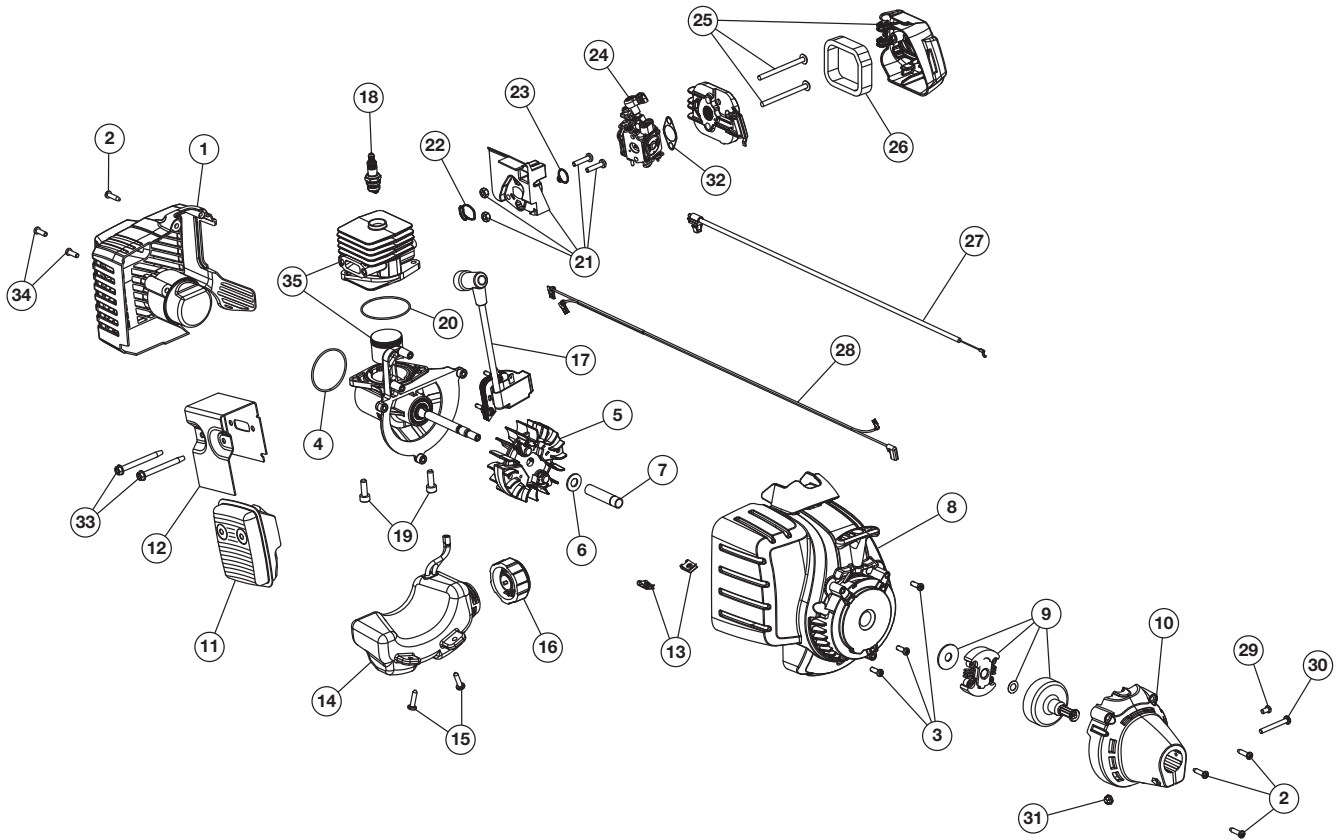

REPLACEMENT PARTS - MODEL MS2550 2-CYCLE GAS TRIMMER

41ADZ20C768

Item	Part No.	Description
1	753-06194	Rear Cover Assembly (includes 2 & 34)
2	791-181345	Cover Screw
3	791-181862	Housing Screw
4	753-06174	O-Ring
5	753-06175	Flywheel Assembly
6	753-06247	Washer
7	753-06218	Spacer
8	753-06530	Starter Housing (includes 3 & 13)
9	753-05860	Clutch Assembly
10	753-06181	Clutch Cover (includes 2)
11	753-06418	Muffler Assembly (includes 12 & 33)
12	753-06419	Muffler Gasket
13	791-182366	U-shaped Nut
14	753-06183	Fuel Tank Assembly (includes 15 & 16)
15	791-181930	Tank Screw
16	791-182612	Fuel Cap
17	753-06763	Module Assembly
18	753-06193	Spark Plug

REPLACEMENT PARTS - MODEL MS2550

2-CYCLE GAS TRIMMER

PPN 41ADZ20C768

Item	Part No.	Description
1	753-06790	Throttle Housing Assembly (includes 2-4)
2	791-182405	Switch
3	753-04119	Throttle Trigger
4	791-182690	Throttle Trigger Spring
5	753-04344	Upper Shaft Housing Assembly
6	753-08042	D-Handle (includes 7)
7	753-06040	D-Handle Hardware Assembly
8	753-1190	Split Boom Coupler (includes 9-12)
9	791-182057	Anti-Rotation Screw
10	791-181617	Screw
11	791-181981	Adjustment Knob
12	753-04386	Knob Retainer Nut
13	753-04508	Lower Shaft Housing Assembly
14	753-04282	Shield Mounting Hardware
15	753-04283	Shield Assembly (includes 16)
16	791-180553	Blade Assembly
17	753-05495	Cutting Head Assembly (includes 18 & 19)
18	753-05428	Glide Cap
19	753-04386	Lock Nut
20	791-180050	Nut