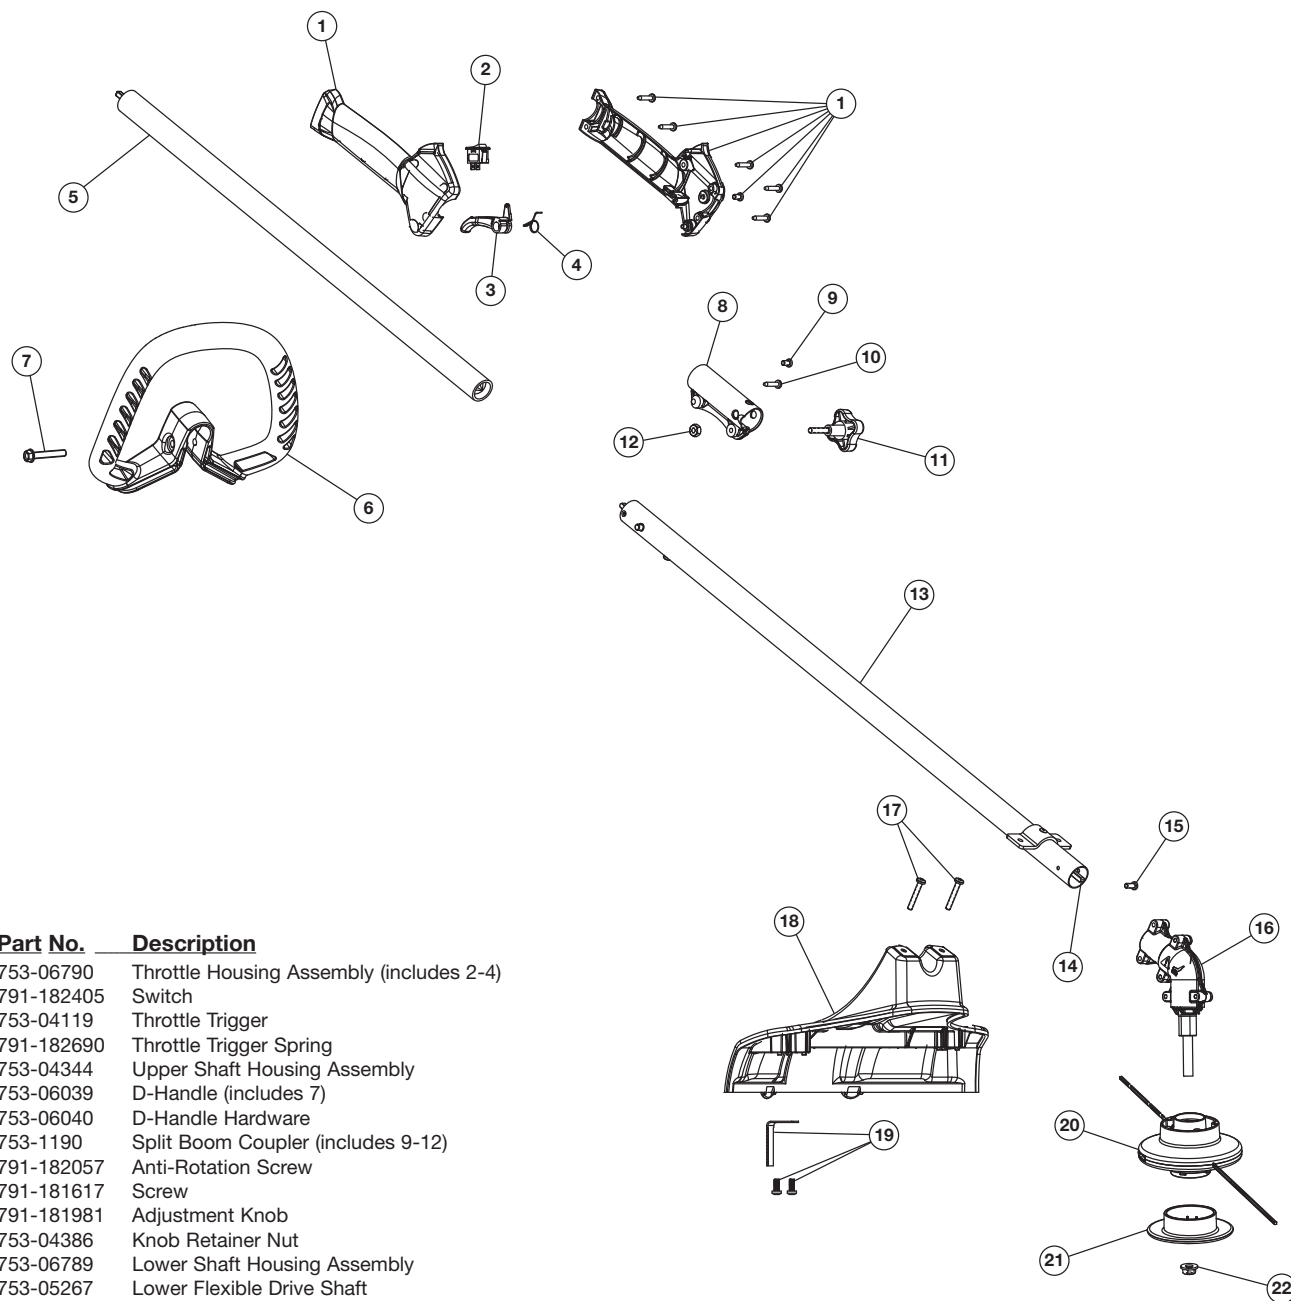

REPLACEMENT PARTS - MODEL MS2560 2-CYCLE GAS TRIMMER

41ADZ22C768

Item	Part No.	Description
1	753-06194	Rear Cover Assembly (includes 2 & 34)
2	791-181345	Cover Screw
3	791-181862	Housing Screw
4	753-06174	O-Ring
5	753-06175	Flywheel Assembly
6	753-06247	Washer
7	753-06218	Spacer
8	753-06530	Starter Housing (includes 3 & 13)
9	753-05860	Clutch Assembly
10	753-06181	Clutch Cover (includes 2)
11	753-06418	Muffler Assembly (includes 12 & 33)
12	753-06419	Muffler Gasket
13	791-182366	U-shaped Nut
14	753-06183	Fuel Tank Assembly (includes 15 & 16)
15	791-181930	Tank Screw
16	791-182612	Fuel Cap
17	753-06763	Module Assembly
18	753-06193	Spark Plug

REPLACEMENT PARTS - MODEL MS2560

2-CYCLE GAS TRIMMER

PPN 41ADZ22C768

Item	Part No.	Description
1	753-06790	Throttle Housing Assembly (includes 2-4)
2	791-182405	Switch
3	753-04119	Throttle Trigger
4	791-182690	Throttle Trigger Spring
5	753-04344	Upper Shaft Housing Assembly
6	753-06039	D-Handle (includes 7)
7	753-06040	D-Handle Hardware
8	753-1190	Split Boom Coupler (includes 9-12)
9	791-182057	Anti-Rotation Screw
10	791-181617	Screw
11	791-181981	Adjustment Knob
12	753-04386	Knob Retainer Nut
13	753-06789	Lower Shaft Housing Assembly
14	753-05267	Lower Flexible Drive Shaft
15	753-05698	Anti-Rotation Screw
16	753-06897	Gear Box Assembly (includes 15 & 20-22)
17	753-06125	Shield Mounting Screws
18	753-06123	Shield Assembly (includes 17 & 19)
19	753-06126	Blade Assembly
20	753-05495	Cutting Head Assembly (includes 21 & 22)
21	753-05428	Glide Cap
22	753-04386	Lock Nut