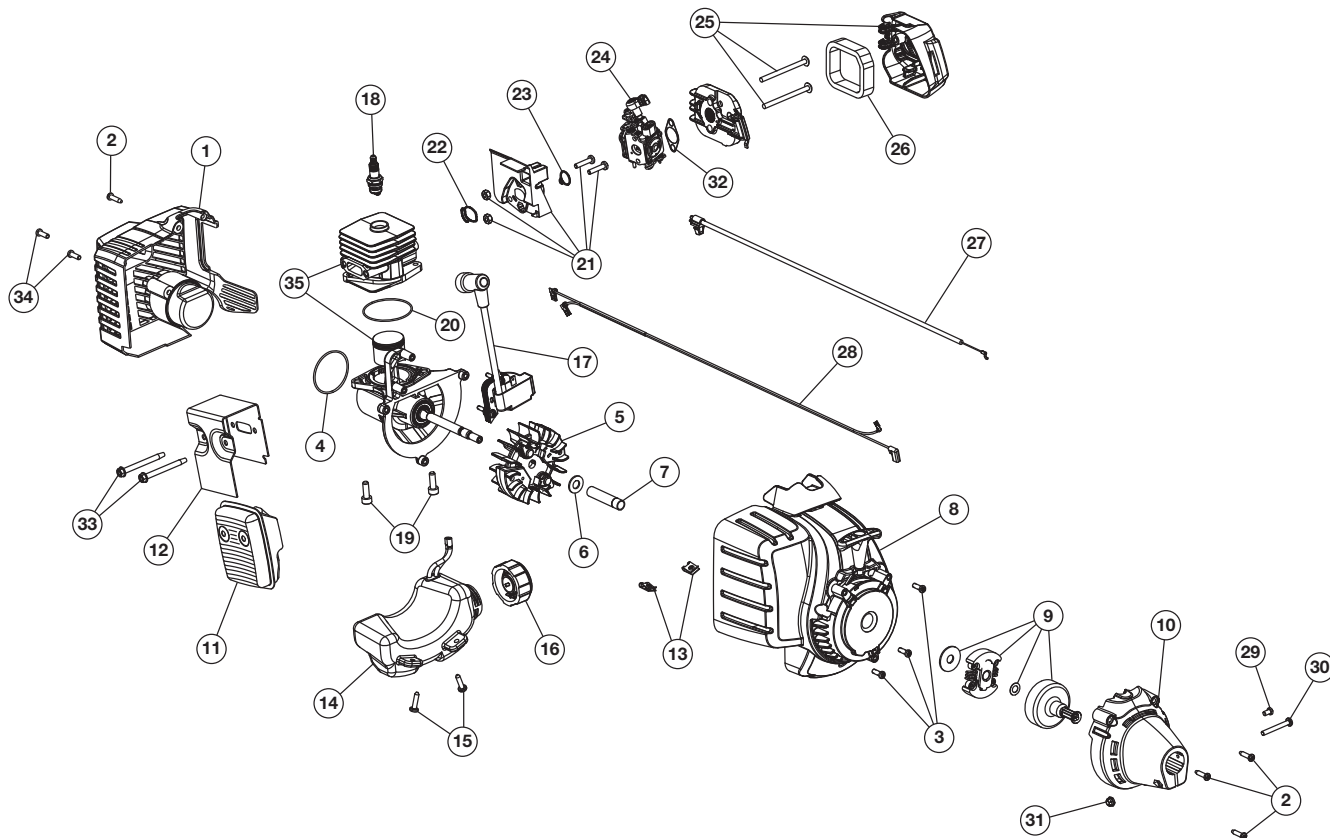

REPLACEMENT PARTS - MODEL MS2560 2-CYCLE GAS TRIMMER

41ADZ22C768

Item	Part No.	Description
1	753-06194	Rear Cover Assembly (includes 2 & 34)
2	791-181345	Cover Screw
3	791-181862	Housing Screw
4	753-06174	O-Ring
5	753-06175	Flywheel Assembly
6	753-06247	Washer
7	753-06218	Spacer
8	753-06530	Starter Housing (includes 3 & 13)
9	753-05860	Clutch Assembly
10	753-06181	Clutch Cover (includes 2)
11	753-06418	Muffler Assembly (includes 12 & 33)
12	753-06419	Muffler Gasket
13	791-182366	U-shaped Nut
14	753-06183	Fuel Tank Assembly (includes 15 & 16)
15	791-181930	Tank Screw
16	791-182612	Fuel Cap
17	753-06763	Module Assembly
18	753-06193	Spark Plug

REPLACEMENT PARTS - MODEL MS2560

2-CYCLE GAS TRIMMER

PPN 41ADZ22C768

Item	Part No.	Description
1	753-06790	Throttle Housing Assembly (includes 2-4)
2	791-182405	Switch
3	753-04119	Throttle Trigger
4	791-182690	Throttle Trigger Spring
5	753-04344	Upper Shaft Housing Assembly
6	753-06039	D-Handle (includes 7)
7	753-06040	D-Handle Hardware
8	753-1190	Split Boom Coupler (includes 9-12)
9	791-182057	Anti-Rotation Screw
10	791-181617	Screw
11	791-181981	Adjustment Knob
12	753-04386	Knob Retainer Nut
13	753-06789	Lower Shaft Housing Assembly
14	753-05267	Lower Flexible Drive Shaft
15	753-05698	Anti-Rotation Screw
16	753-06897	Gear Box Assembly (includes 15 & 20-22)
17	753-06125	Shield Mounting Screws
18	753-06123	Shield Assembly (includes 17 & 19)
19	753-06126	Blade Assembly
20	753-05495	Cutting Head Assembly (includes 21 & 22)
21	753-05428	Glide Cap
22	753-04386	Lock Nut