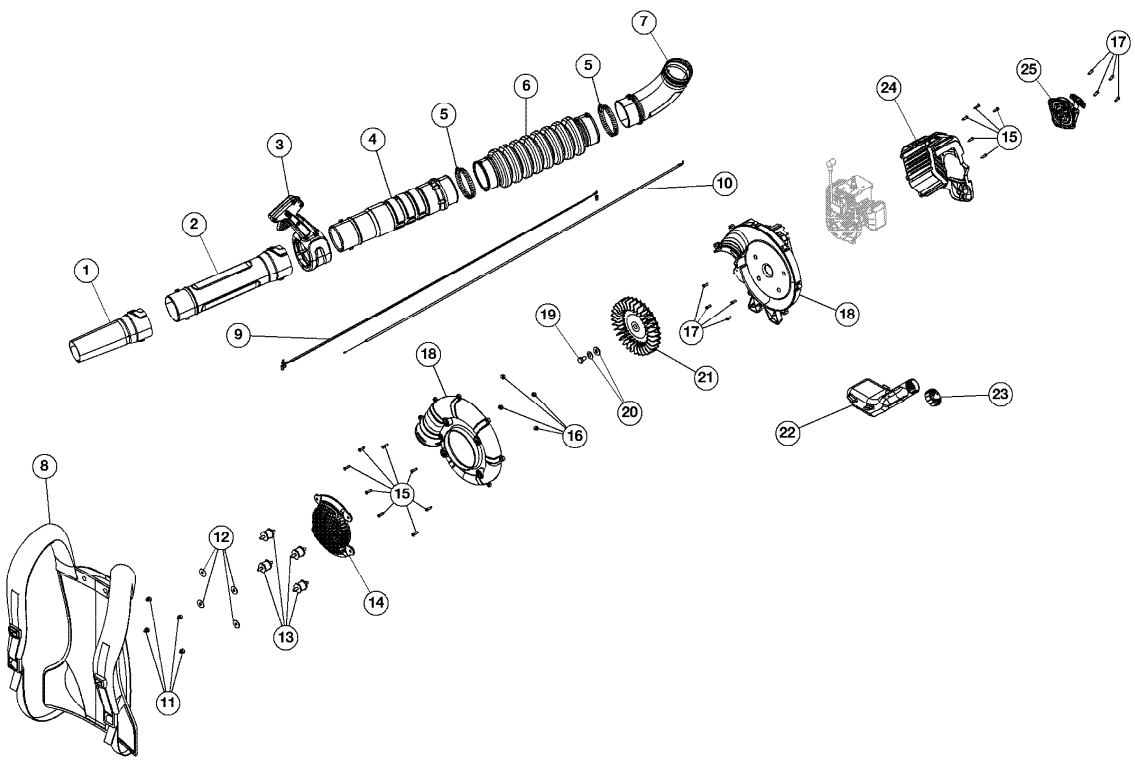

Ref #	Part Number	Qty	Description
1	753-06418		Muffler Assembly (Incl. 2)
2	753-06419		Muffler Gasket
3	753-06441		Shortblock Assembly (Incl. 4 & 11-17)
4	753-06193		Spark Plug
5	753-06184		Insulator O-Ring
6	753-06189		Insulator Assembly (Incl. 5)
7	753-06253		Carburetor Gasket
8	753-08045		Carburetor Assembly (Incl. 7)
9	791-181757		Air Filter
10	753-05725		Air Cleaner Assembly (Incl. 9)
11	753-06443		Module Assembly
12	710-04715		Screw
13	753-06440		Cylinder Gasket
14	753-05705		Flywheel Adaptor
15	936-0326		Washer
16	753-05707		Bushing
17	753-06246		Flywheel Assembly
18	753-06091		Pawl Assembly

Ref #	Part Number	Qty	Description
1	753-06000		Nozzle
2	753-05971		Lower Blower Tube
3	753-05975		Throttle Grip Assembly
4	753-05991		Upper Blower Tube
5	726-04080		Clamp
6	753-05641		Flex Tube
7	753-05990		Elbow
8	753-05645		Harness
9	753-05643		Lead Wire
10	753-06434		Throttle Cable
11	912-0442		Nut
12	791-182678		Washer
13	753-05648		Insulator Mount
14	753-05649		Intake Cover
15	791-181345		Screw
16	712-0324		Nut
17	791-181862		Screw
18	753-06594		Impeller Housing Assembly (Incl. 13-17)
19	791-182414		Bolt
20	753-04482		Impeller Hardware (Incl. 19)
21	753-05651		Impeller (Incl. 19 & 20)
22	753-05654		Fuel Tank Assembly (Incl. 23)
23	791-182529		Fuel Cap
24	753-06455		Housing Assembly (Incl. 15)
25	753-06596		Starter Assembly (Incl. 17)