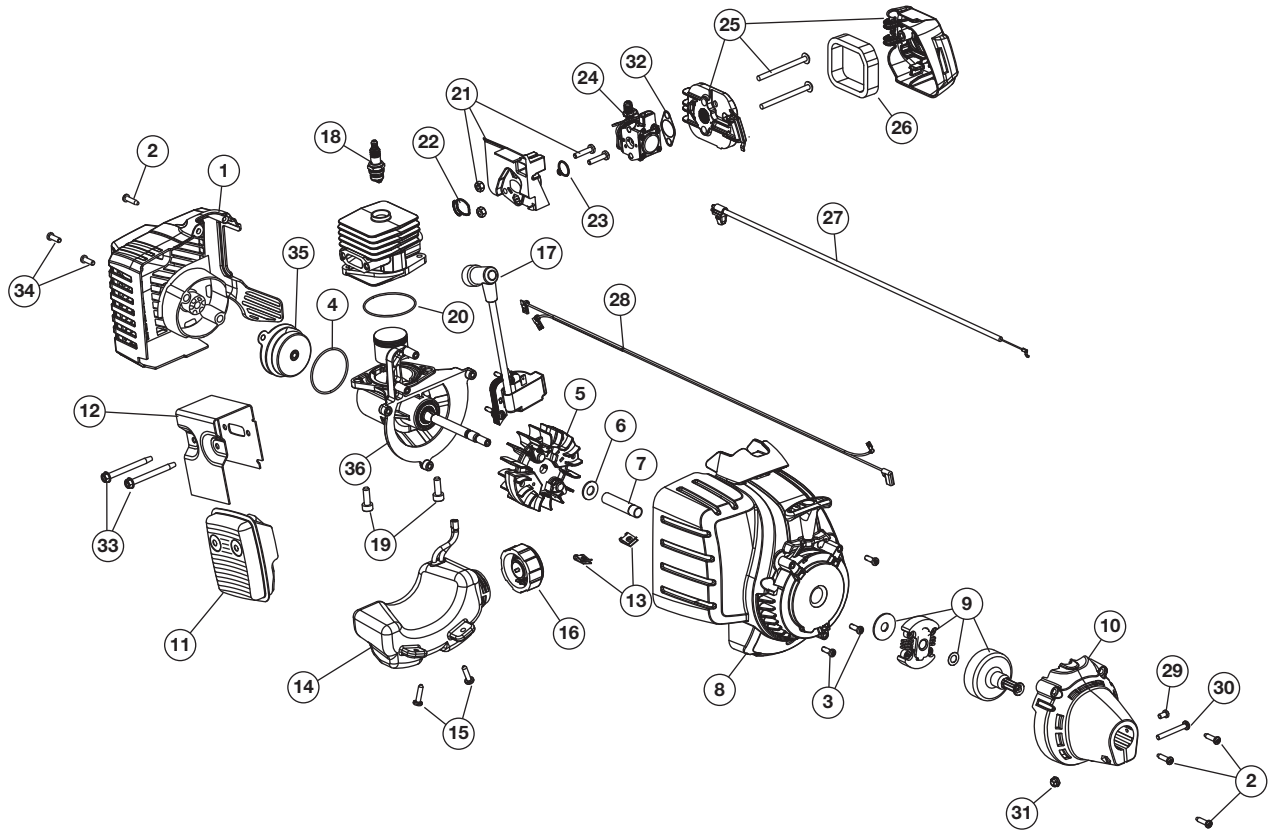

REPLACEMENT PARTS - MODEL TB22 EC 2-CYCLE TRIMMER

PPN 41BDZ22C766

Item	Part No.	Description
1	753-06177	Rear Cover Assembly (includes 2 & 34)
2	791-181345	Cover Screw
3	791-181862	Housing Screw
4	753-06174	O-Ring
5	753-06175	Flywheel Assembly
6	753-06247	Washer
7	753-06218	Spacer
8	753-06522	Starter Housing (includes 3 & 13)
9	753-05860	Clutch Assembly
10	753-06181	Clutch Cover (includes 2)
11	753-06418	Muffler Assembly (includes 12 & 33)
12	753-06419	Muffler Gasket
13	791-182366	U-shaped Nut
14	753-06183	Fuel Tank Assembly (includes 15 & 16)
15	791-181930	Tank Screw
16	791-182612	Fuel Cap
17	753-06303	Module Assembly
18	753-06193	Spark Plug

REPLACEMENT PARTS - MODEL TB22 EC

2-CYCLE TRIMMER

PPN 41BDZ22C766

Item	Part No.	Description
1	753-04234	Throttle Housing Assembly (includes 2-4)
2	791-182405	Switch
3	753-04119	Throttle Trigger
4	791-182690	Throttle Trigger Spring
5	753-04344	Upper Shaft Housing Assembly
6	753-08042	D-Handle (includes 7)
7	753-06040	D-Handle Bolt
8	753-1190	Split Boom Coupler (includes 9-12)
9	791-182057	Anti-Rotation Screw
10	791-181617	Bolt
11	791-181951	Adjustment Knob
12	753-04386	Knob Retainer Nut
13	753-04508	Lower Shaft Housing Assembly
14	753-04282	Shield Mounting Hardware
15	753-04283	Shield Assembly (includes 16)
16	791-180553	Blade Assembly
17	753-04284	Outer Spool Assembly (includes 18)
18	791-610660	Retainer
19	791-610317B	Spring
20	753-1155	Inner Reel
21	791-153066B	Bump Head Knob Assembly
*	753-1156	Reel & Line Assembly
*	791-180920	.095 Replacement Line
*		Items Not Shown