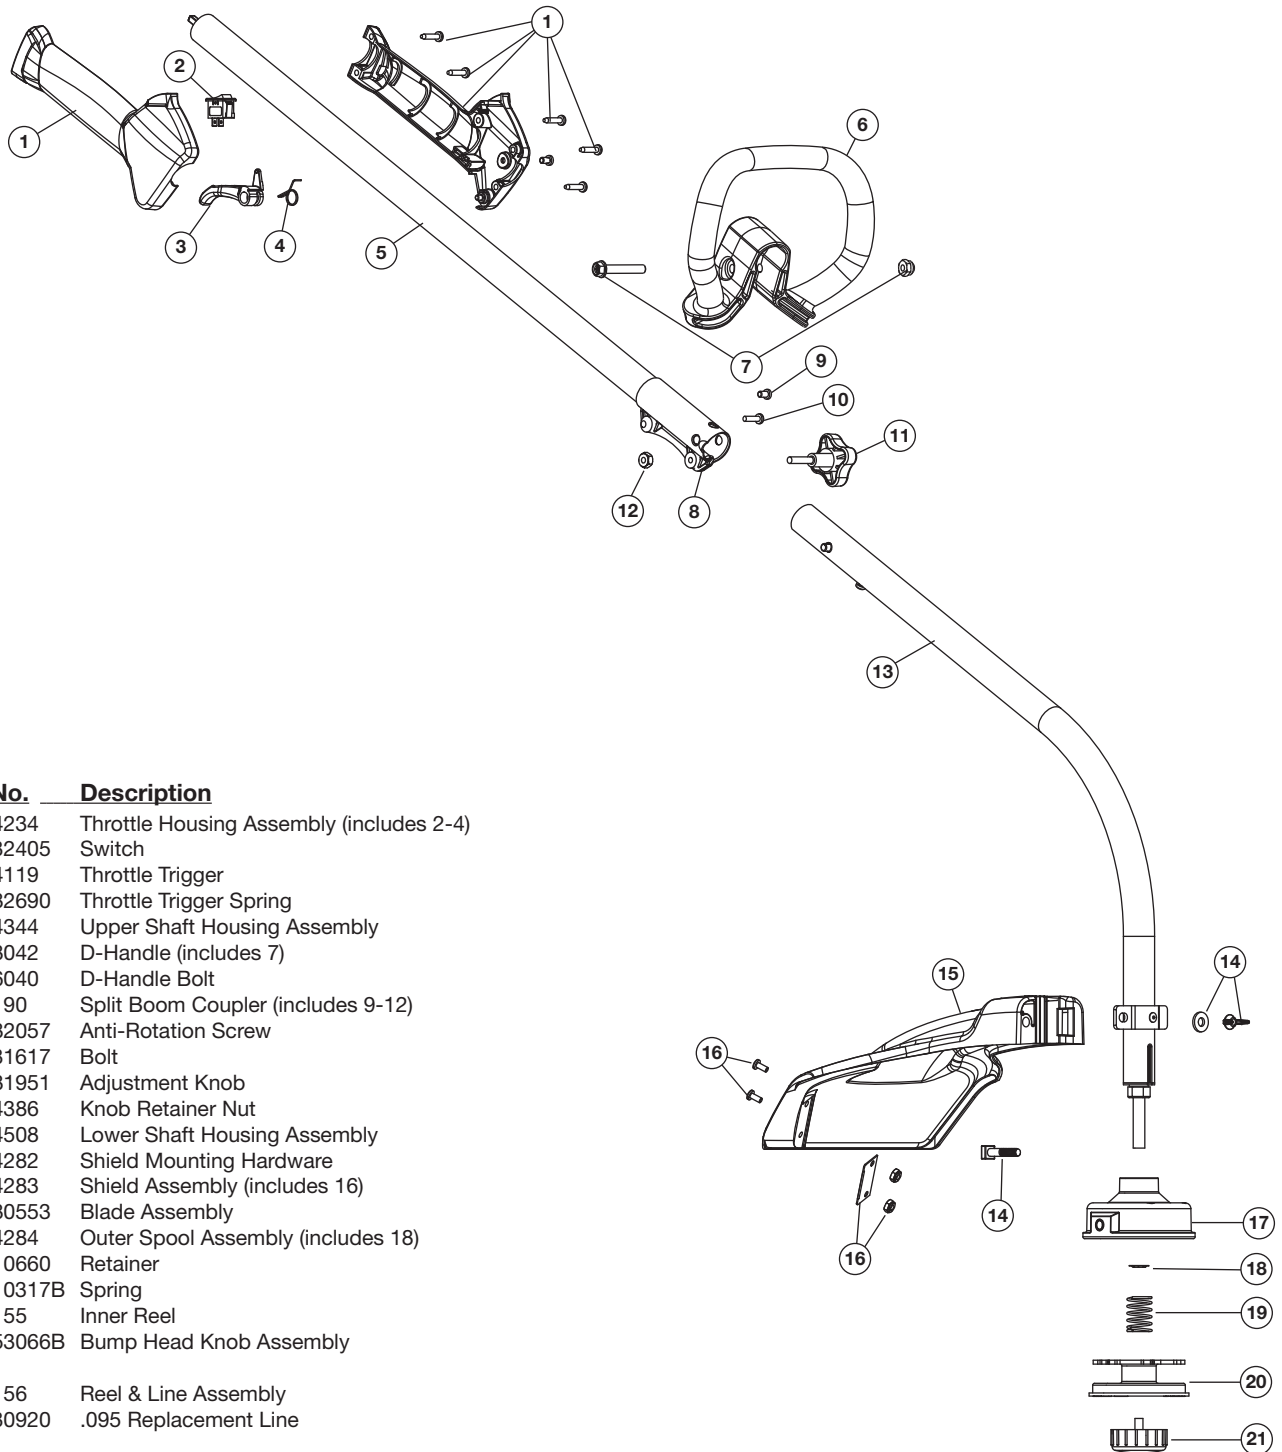

REPLACEMENT PARTS - MODEL TB22 EC 2-CYCLE TRIMMER

PPN 41BDZ22C766

Item	Part No.	Description
1	753-06177	Rear Cover Assembly (includes 2 & 34)
2	791-181345	Cover Screw
3	791-181862	Housing Screw
4	753-06174	O-Ring
5	753-06175	Flywheel Assembly
6	753-06247	Washer
7	753-06218	Spacer
8	753-06522	Starter Housing (includes 3 & 13)
9	753-05860	Clutch Assembly
10	753-06181	Clutch Cover (includes 2)
11	753-06418	Muffler Assembly (includes 12 & 33)
12	753-06419	Muffler Gasket
13	791-182366	U-shaped Nut
14	753-06183	Fuel Tank Assembly (includes 15 & 16)
15	791-181930	Tank Screw
16	791-182612	Fuel Cap
17	753-06303	Module Assembly
18	753-06193	Spark Plug

REPLACEMENT PARTS - MODEL TB22 EC

2-CYCLE TRIMMER

PPN 41BDZ22C766

Item	Part No.	Description
1	753-04234	Throttle Housing Assembly (includes 2-4)
2	791-182405	Switch
3	753-04119	Throttle Trigger
4	791-182690	Throttle Trigger Spring
5	753-04344	Upper Shaft Housing Assembly
6	753-08042	D-Handle (includes 7)
7	753-06040	D-Handle Bolt
8	753-1190	Split Boom Coupler (includes 9-12)
9	791-182057	Anti-Rotation Screw
10	791-181617	Bolt
11	791-181951	Adjustment Knob
12	753-04386	Knob Retainer Nut
13	753-04508	Lower Shaft Housing Assembly
14	753-04282	Shield Mounting Hardware
15	753-04283	Shield Assembly (includes 16)
16	791-180553	Blade Assembly
17	753-04284	Outer Spool Assembly (includes 18)
18	791-610660	Retainer
19	791-610317B	Spring
20	753-1155	Inner Reel
21	791-153066B	Bump Head Knob Assembly
*	753-1156	Reel & Line Assembly
*	791-180920	.095 Replacement Line
*		Items Not Shown