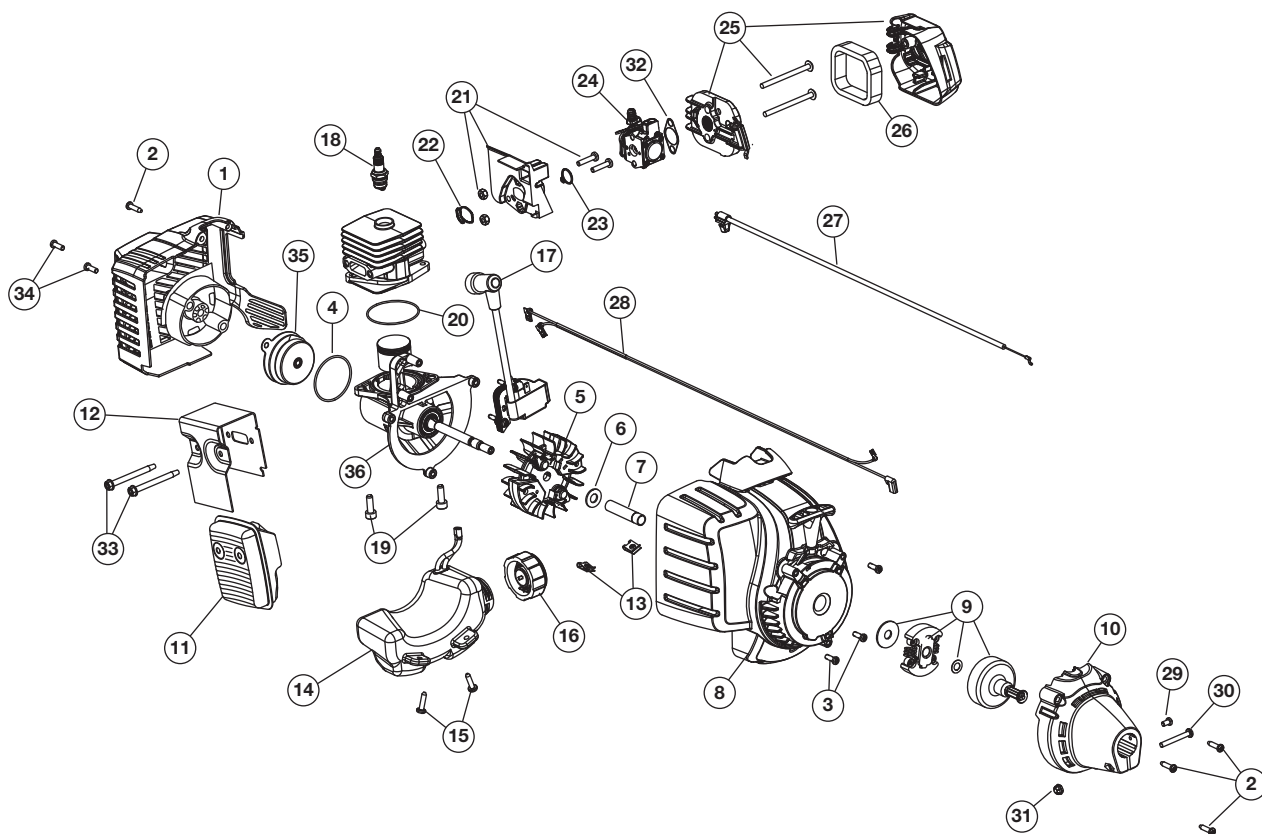

REPLACEMENT PARTS - MODEL TB32 EC 2-CYCLE TRIMMER

PPN 41BDZ32C766

Item	Part No.	Description	Item	Part No.	Description
1	753-06177	Rear Cover Assembly (includes 2 & 34)	19	791-182723	Crankcase Bolt
2	791-181345	Cover Screw	20	753-06275	Crankcase O-Ring
3	791-181862	Housing Screw	21	753-06189	Insulator Assembly (includes 22 & 23)
4	753-06174	O-Ring	22	753-06184	Insulator O-Ring
5	753-06175	Flywheel Assembly	23	753-06185	Carburetor O-Ring
6	753-06247	Washer	24	753-06190	Carburetor
7	753-06218	Spacer	25	753-06415	Aircleaner Cover Assembly (includes 26)
8	753-06522	Starter Housing (includes 3 & 13)	26	753-06417	Aircleaner Filter
9	753-05860	Clutch Assembly	27	753-06188	Throttle Cable
10	753-06181	Clutch Cover (includes 2)	28	753-06187	Lead Wires
11	753-06418	Muffler Assembly (includes 12 & 33)	29	791-182519	Anti-rotation Screw
12	753-06419	Muffler Gasket	30	753-04003	Clamp Screw
13	791-182366	U-shaped Nut	31	791-180217	Clamp Nut
14	753-06183	Fuel Tank Assembly (includes 15 & 16)	32	753-06253	Air Cleaner Gasket
15	791-181930	Tank Screw	33	753-06294	Muffler Screw
16	791-182612	Fuel Cap	34	791-182195	Rear Housing Screw
17	753-06303	Module Assembly	35	753-06173	Electric Starter Cover Assembly
18	753-06193	Spark Plug	36	753-06523	Short Block Assembly (includes 4-7 & 17-20)