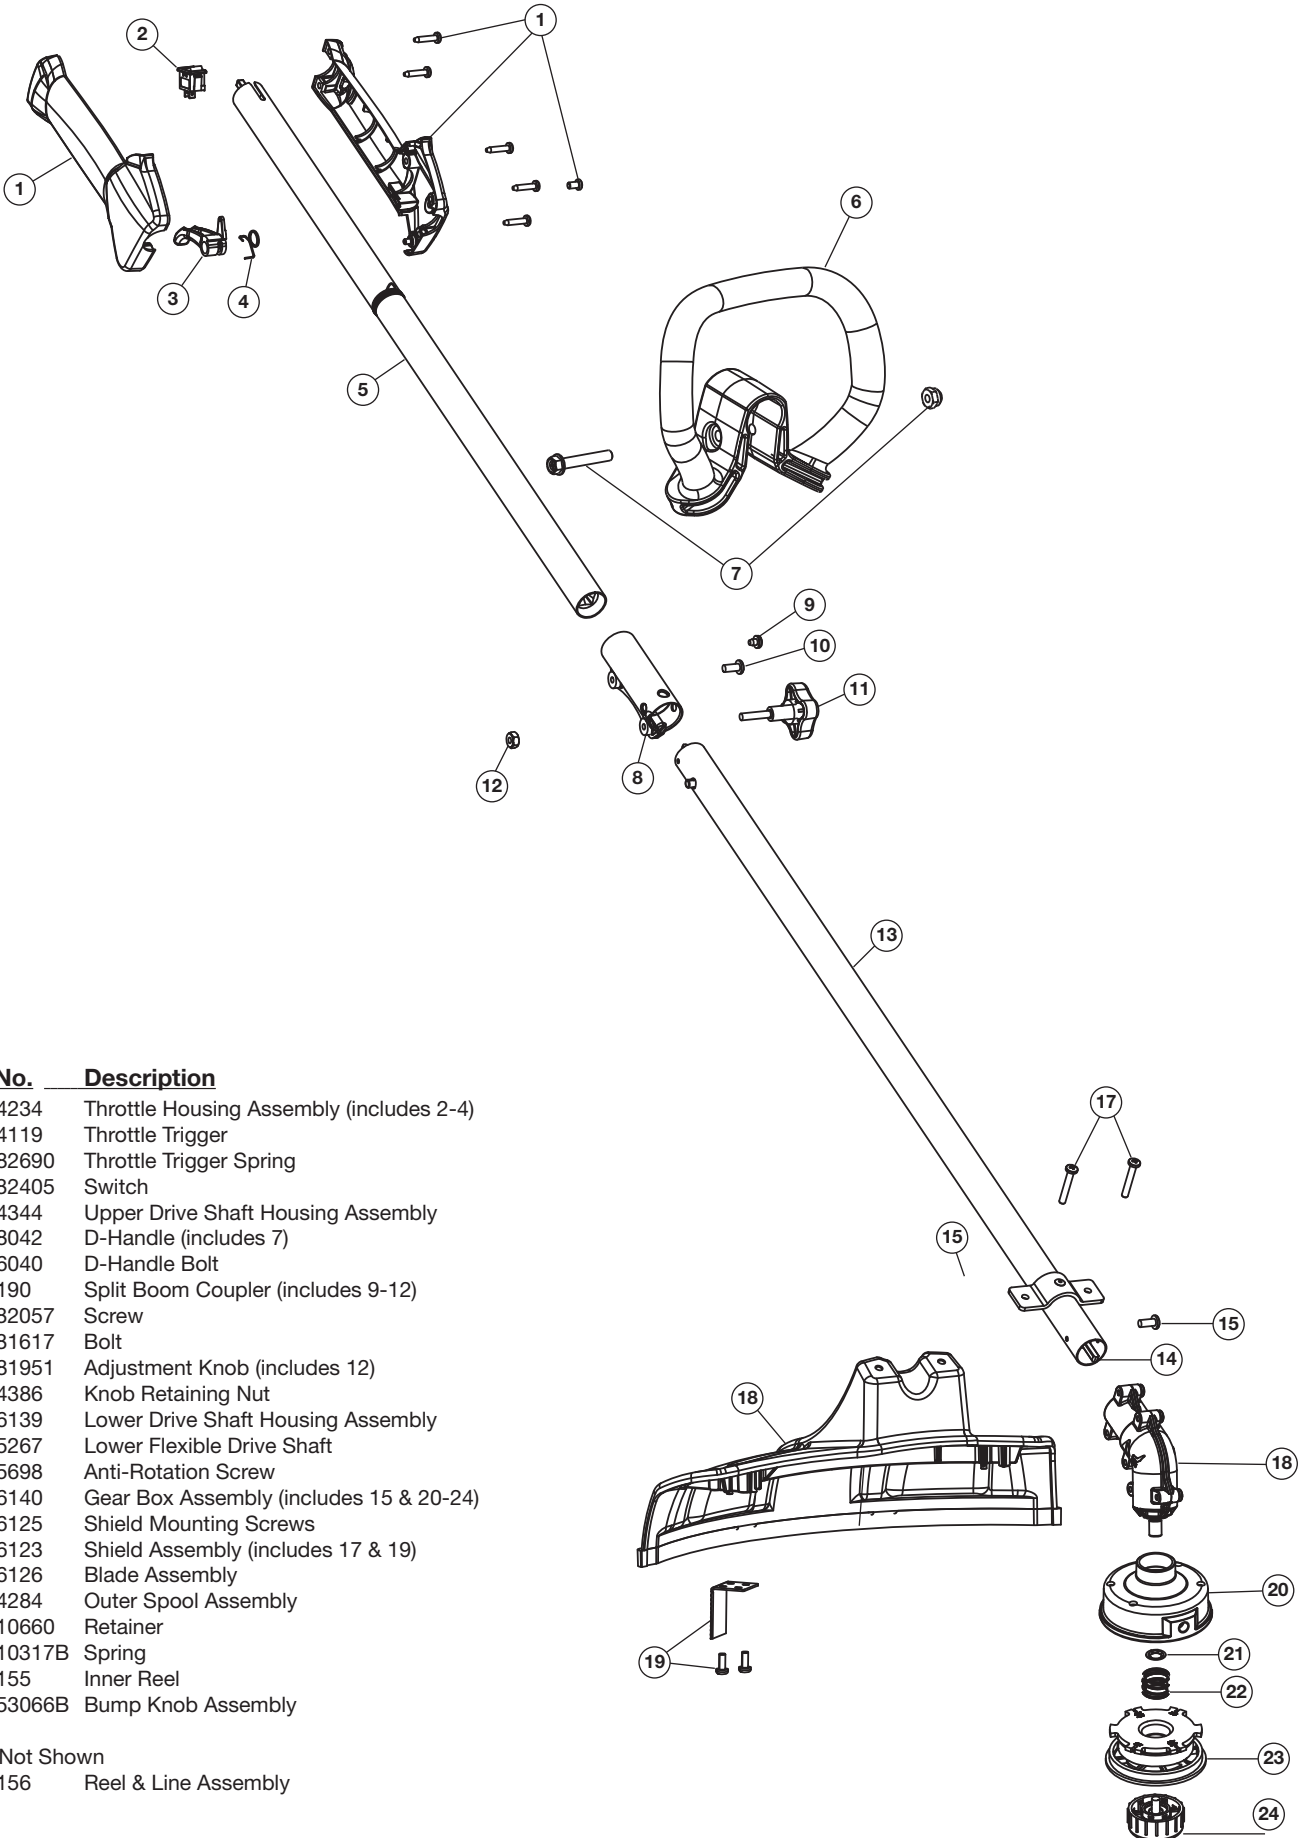

REPLACEMENT PARTS - MODEL TB32 EC

2-CYCLE TRIMMER

PPN 41BDZ32C766

Item	Part No.	Description
1	753-04234	Throttle Housing Assembly (includes 2-4)
2	753-04119	Throttle Trigger
3	791-182690	Throttle Trigger Spring
4	791-182405	Switch
5	753-04344	Upper Drive Shaft Housing Assembly
6	753-08042	D-Handle (includes 7)
7	753-06040	D-Handle Bolt
8	753-1190	Split Boom Coupler (includes 9-12)
9	791-182057	Screw
10	791-181617	Bolt
11	791-181951	Adjustment Knob (includes 12)
12	753-04386	Knob Retaining Nut
13	753-06139	Lower Drive Shaft Housing Assembly
14	753-05267	Lower Flexible Drive Shaft
15	753-05698	Anti-Rotation Screw
16	753-06140	Gear Box Assembly (includes 15 & 20-24)
17	753-06125	Shield Mounting Screws
18	753-06123	Shield Assembly (includes 17 & 19)
19	753-06126	Blade Assembly
20	753-04284	Outer Spool Assembly
21	791-610660	Retainer
22	791-610317B	Spring
23	753-1155	Inner Reel
24	791-153066B	Bump Knob Assembly

* Items Not Shown
* 753-1156 Reel & Line Assembly